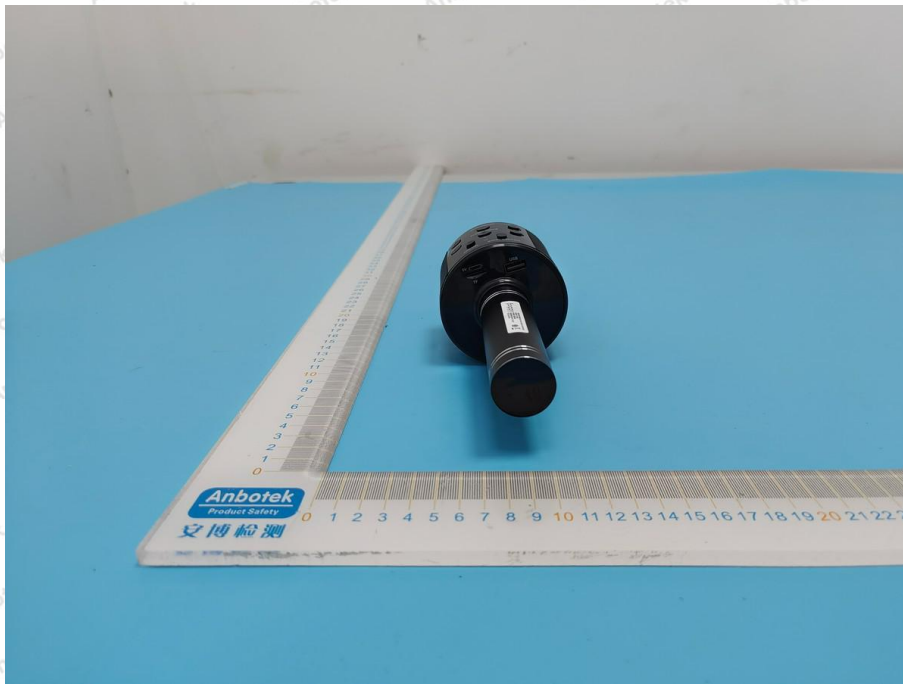

Shenzhen Anbotek Compliance Laboratory Limited

Address: 1/F., Building D, Sogood Science and Technology Park, Sanwei Community, Hangcheng Street, Bao'an District, Shenzhen, Guangdong, China.
Tel: (86) 0755-26066440 Fax: (86) 0755-26014772 Email: service@anbotek.com

Hotline
400-003-0500
www.anbotek.com.cn