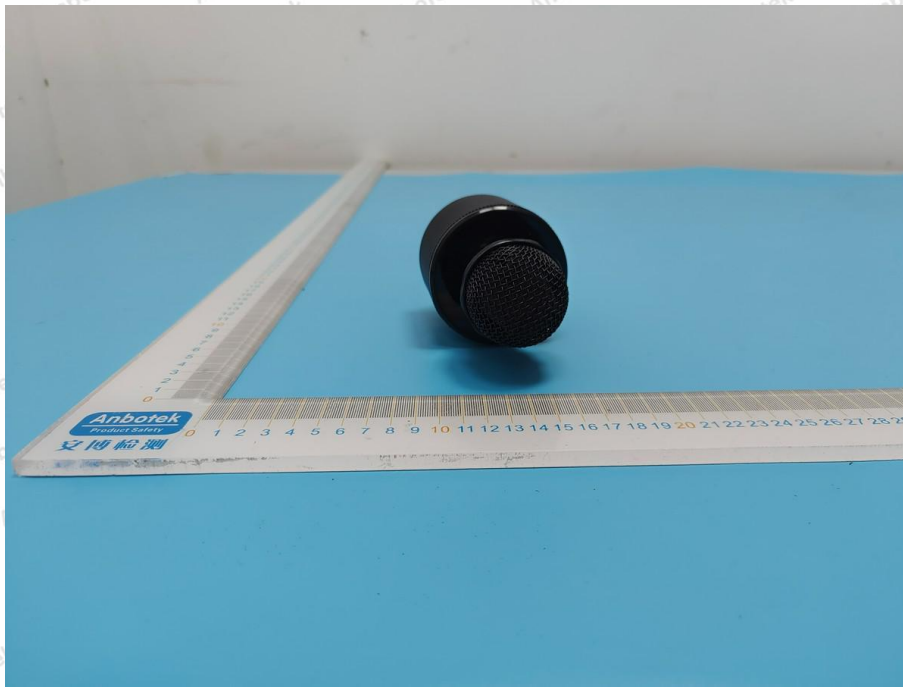

Shenzhen Anbotek Compliance Laboratory Limited

Address: 1/F., Building D, Sogood Science and Technology Park, Sanwei Community, Hangcheng Street, Bao'an District, Shenzhen, Guangdong, China.
Tel: (86) 0755-26066440 Fax: (86) 0755-26014772 Email: service@anbotek.com

Hotline
400-003-0500
www.anbotek.com.cn