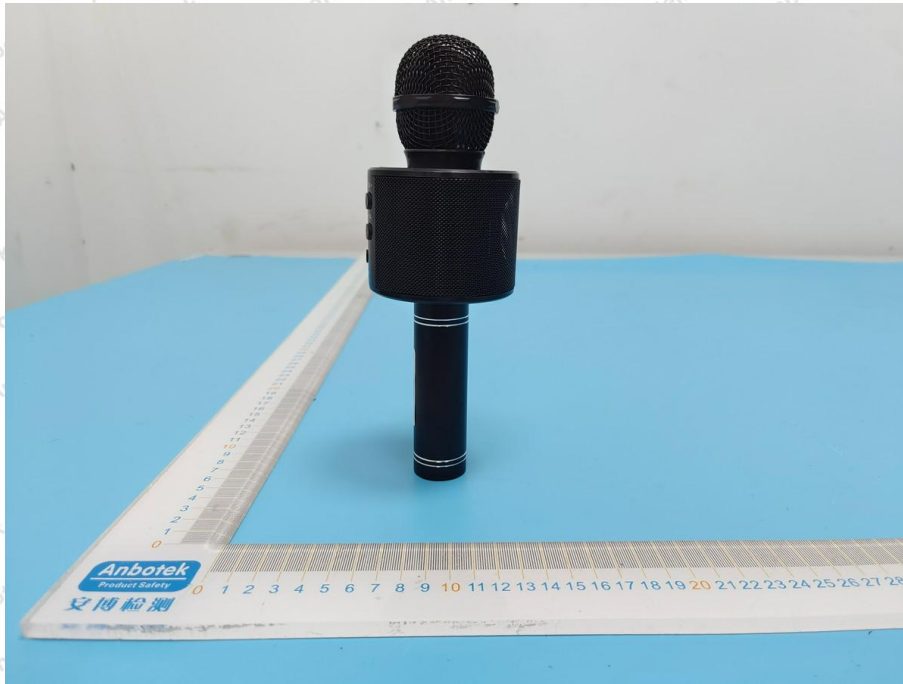

Appendix II -- External Photograph

Shenzhen Anbotek Compliance Laboratory Limited

Address: 1/F., Building D, Sogood Science and Technology Park, Sanwei Community, Hangcheng Street, Bao'an District, Shenzhen, Guangdong, China.
Tel: (86) 0755-26066440 Fax: (86) 0755-26014772 Email: service@anbotek.com