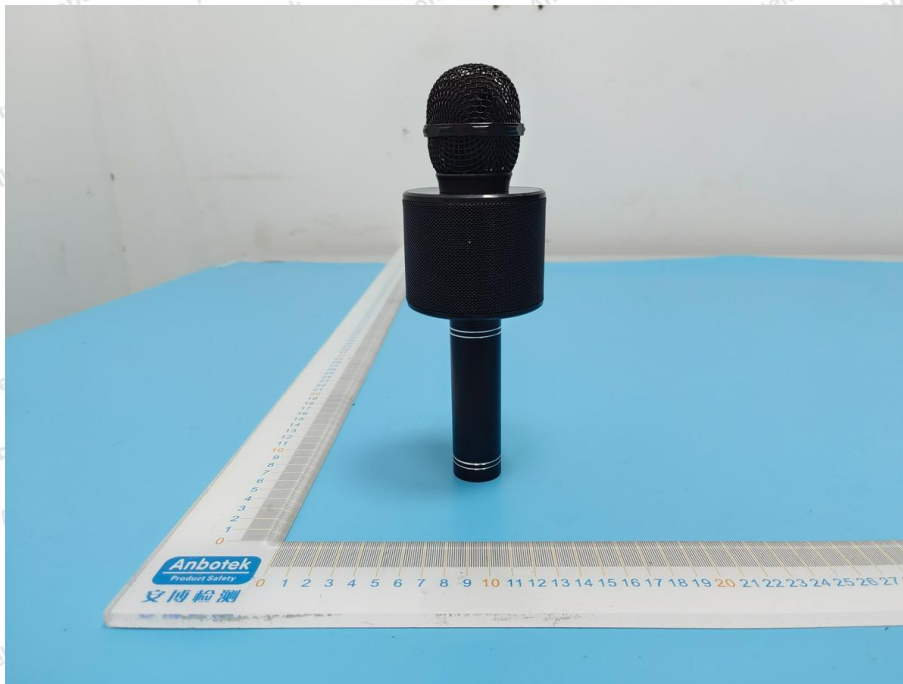

Appendix II -- External Photograph

Shenzhen Anbotek Compliance Laboratory Limited

Address: 1/F., Building D, Sogood Science and Technology Park, Sanwei Community, Hangcheng Street, Bao'an District, Shenzhen, Guangdong, China.
Tel: (86) 0755-26066440 Fax: (86) 0755-26014772 Email: service@anbotek.com