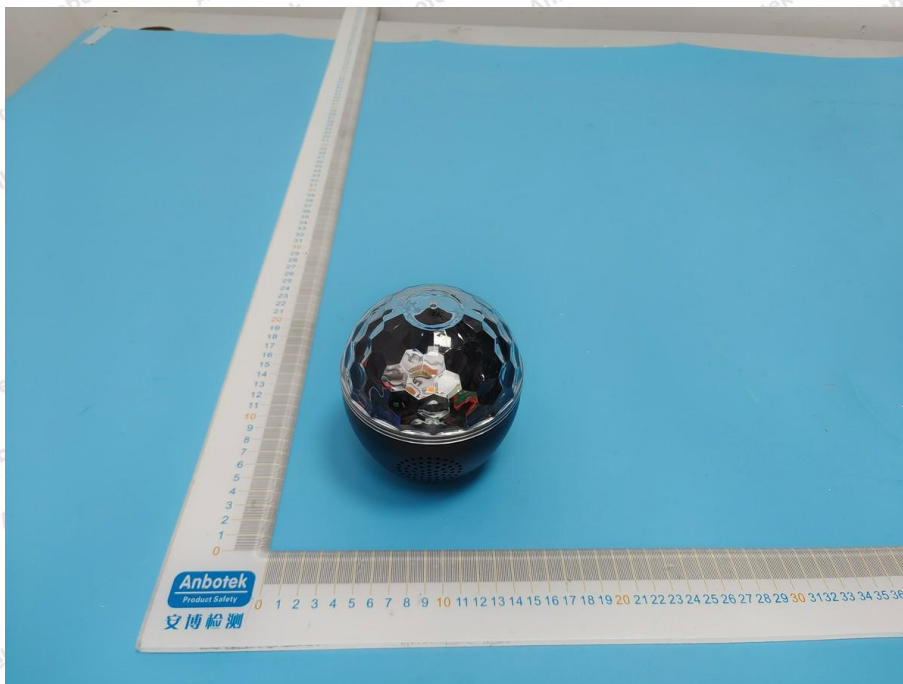

Shenzhen Anbotek Compliance Laboratory Limited

Address: 1/F., Building D, Sogood Science and Technology Park, Sanwei Community, Hangcheng Street, Bao'an District, Shenzhen, Guangdong, China.
Tel: (86) 0755-26066440 Fax: (86) 0755-26014772 Email: service@anbotek.com

Hotline
400-003-0500
www.anbotek.com.cn