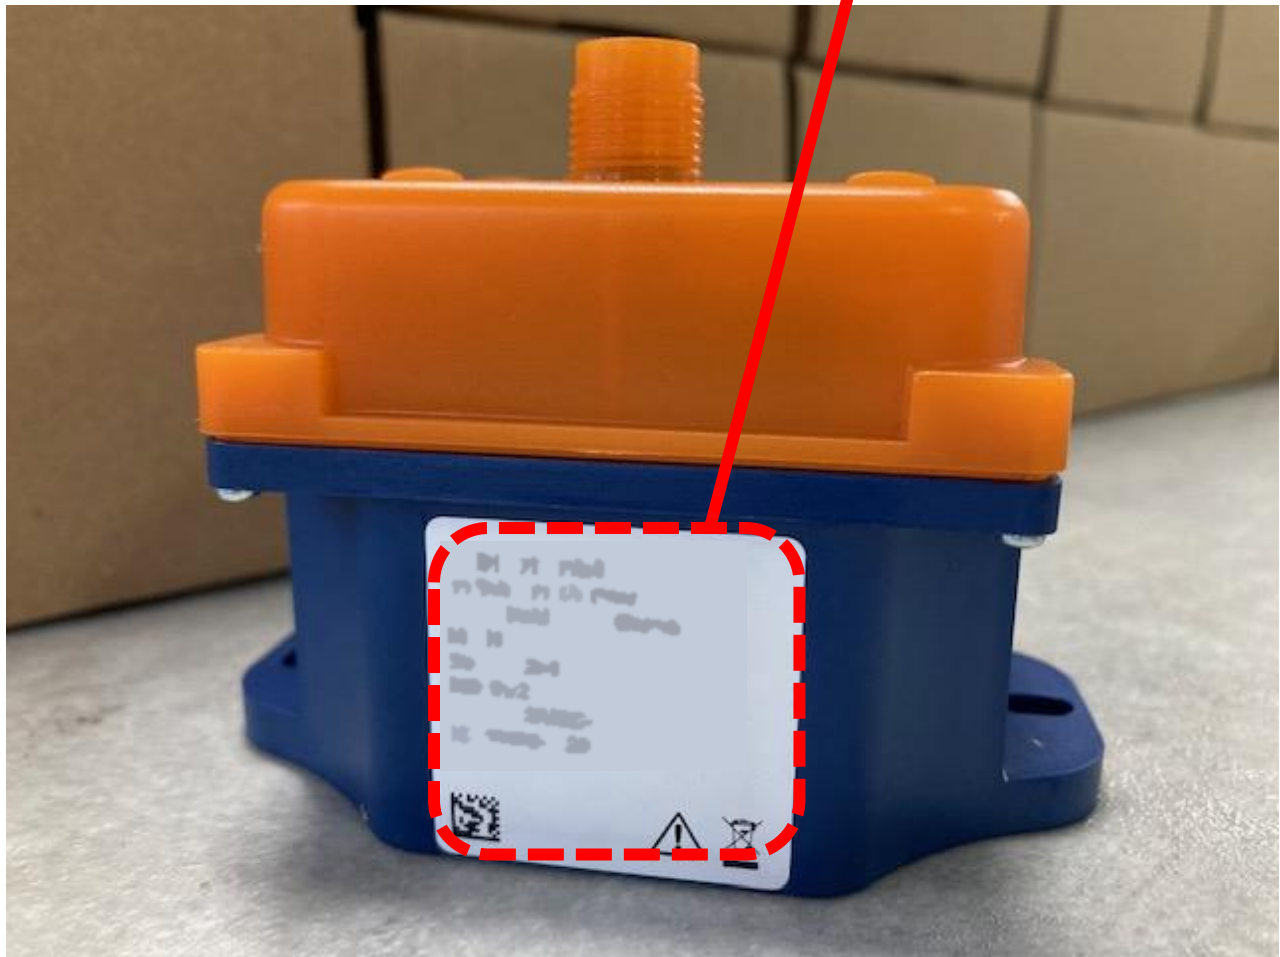

Label design:

Type	DulcoLevel
El. connection	18 - 30 V 
	1.8 W ^{max} 0.1 A
Measuring range	0.1 - 15m
IP66	

ProMinent GmbH
Im Schuhmachergewann 5-11
69123 Heidelberg, Germany
Mat.No. 1120573
Ser.No. e. g. 20220808234
MD: e. g. 07/2022
FCC ID: 2BBPH-1120573
IC: 30005-1120573
Contains FCC ID: QQQGM210P
Contains IC: 5123A-GM210P

Label location:

Type DulcoLevel
El. connection 18 - 30 V ~
Measuring range 1.8 W max 0.1 A
IP66 0.1 - 5m

CE UK
CA