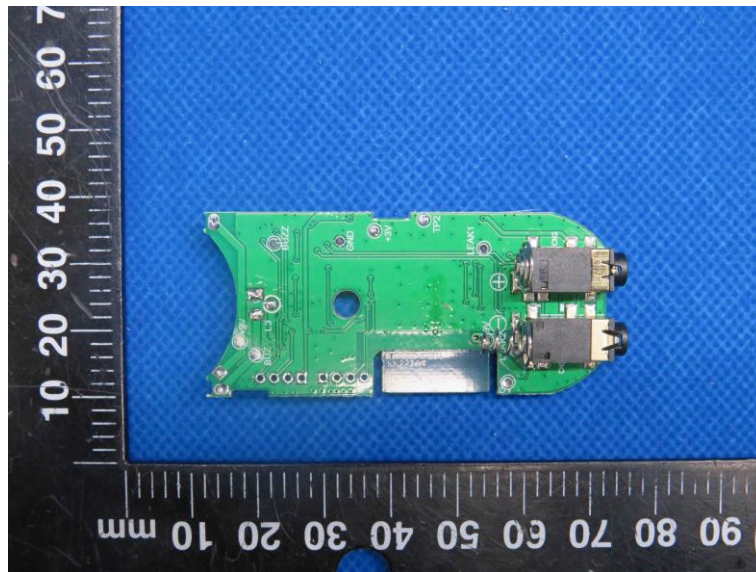

Product Name: Wifi water leakage alarm

Model No.: GLD2100

EUT Constructional Details

Internal Photo

-----End-----