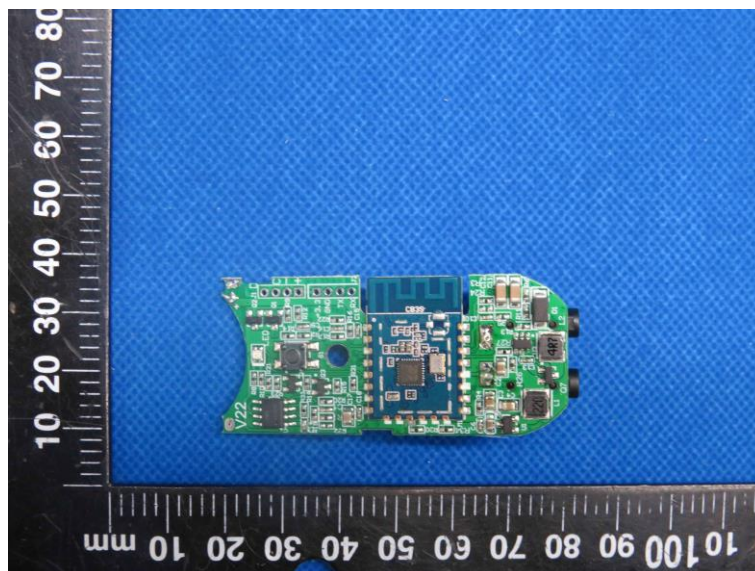

Product Name: Wifi water leakage alarm

Model No.: GLD2100

EUT Constructional Details

Internal Photo

-----End-----