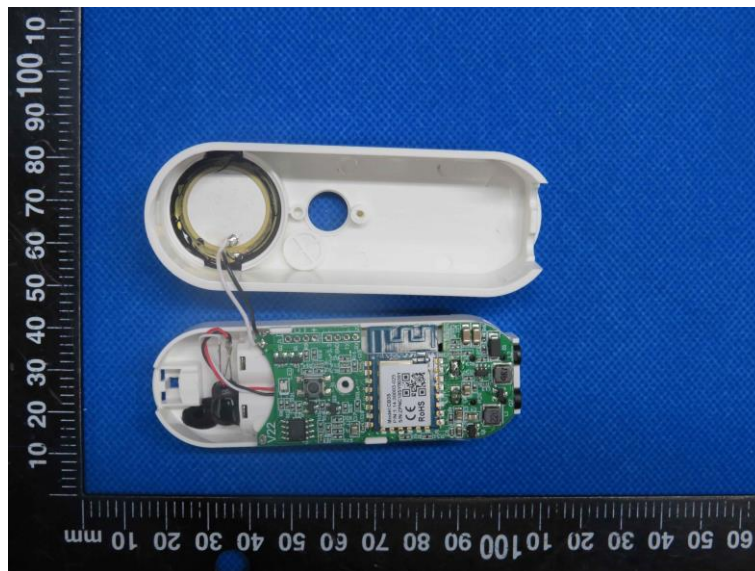

Product Name: Wifi water leakage alarm

Model No.: GLD2100

EUT Constructional Details

Internal Photo

-----End-----