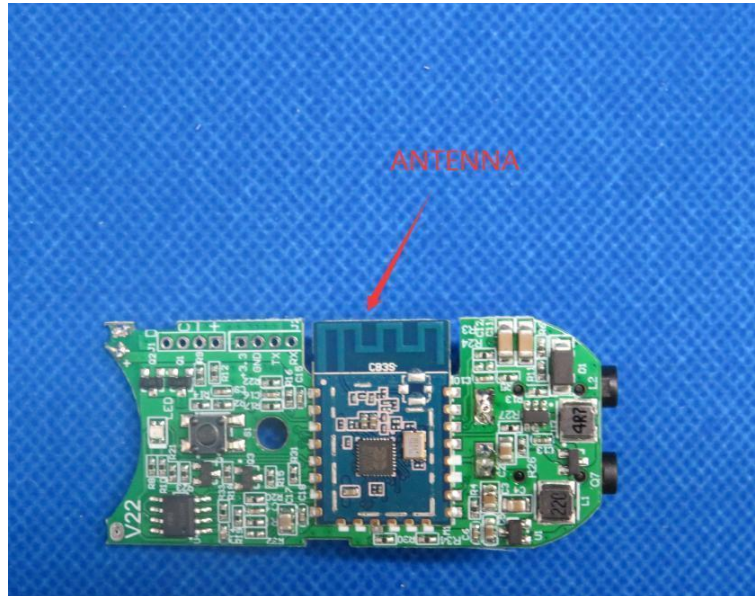

Product Name: Wifi water leakage alarm

Model No.: GLD2100

EUT Constructional Details

Internal Photo

-----End-----