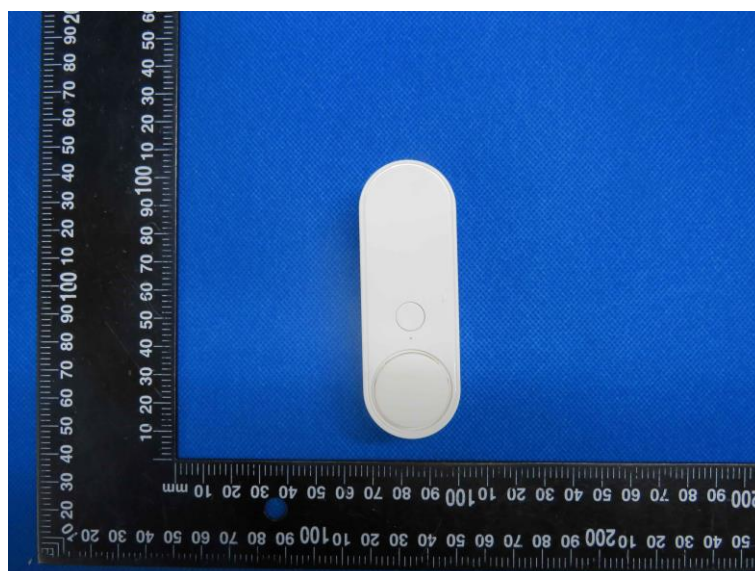

Product Name: Wifi water leakage alarm

Model No.: GLD2100

EUT Constructional Details

External Photo

-----End-----