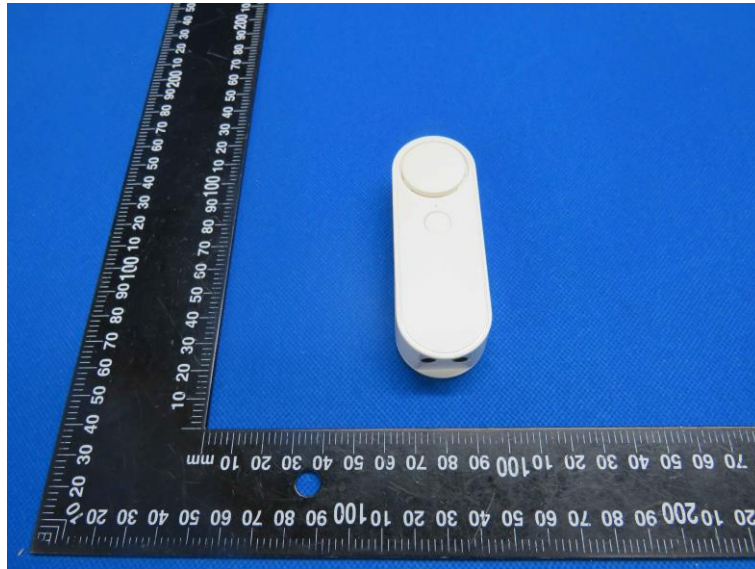

Product Name: Wifi water leakage alarm

Model No.: GLD2100

EUT Constructional Details

External Photo

-----End-----