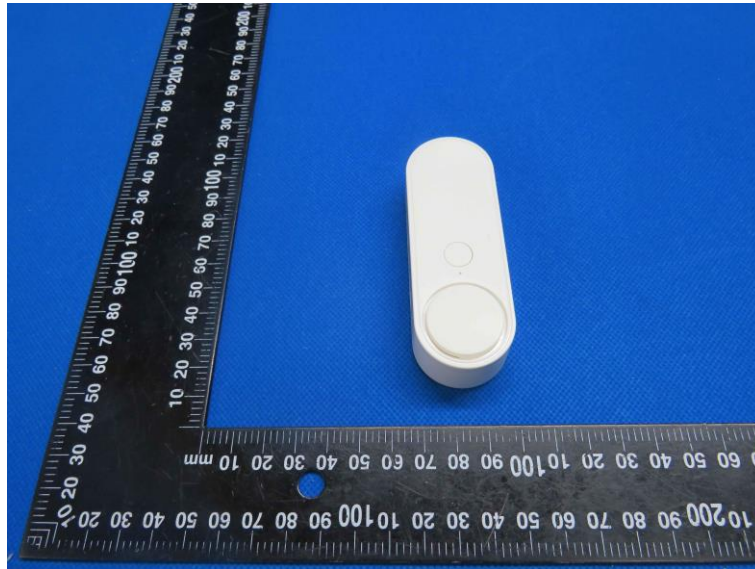

Product Name: Wifi water leakage alarm

Model No.: GLD2100

EUT Constructional Details

External Photo

-----End-----