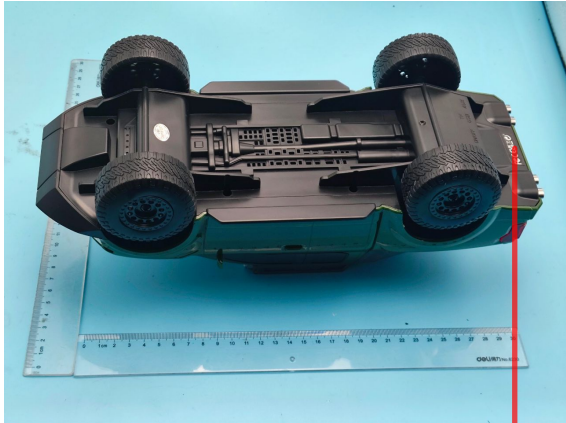

Model No.:WS-589
FCC ID: 2BBOI-WS589

Label Location