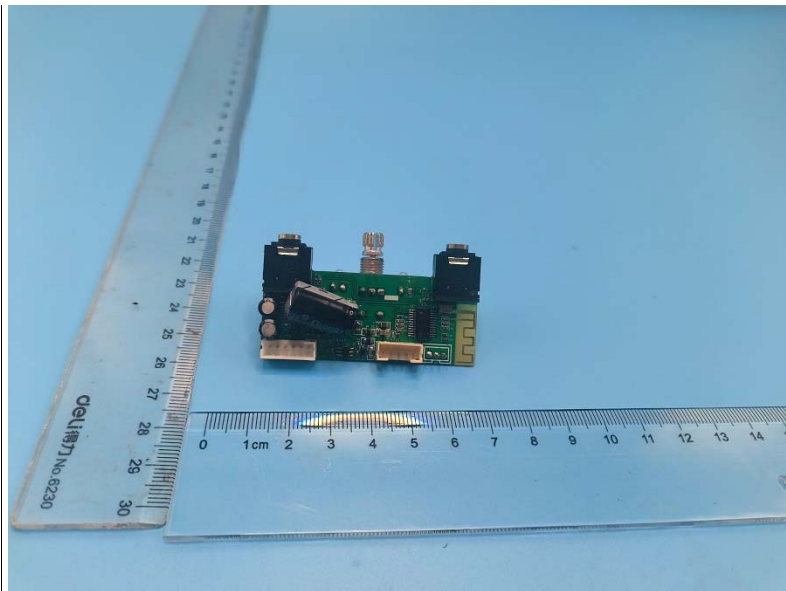

**Internal photo**

2402-2480MHz  
BT Antenna

---END---