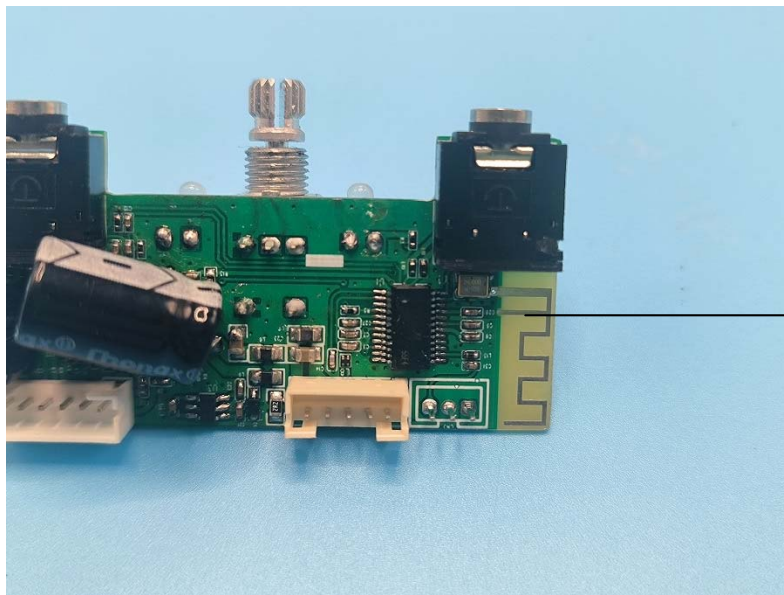

**Internal photo**

2402-2480MHz  
BT Antenna

---END---