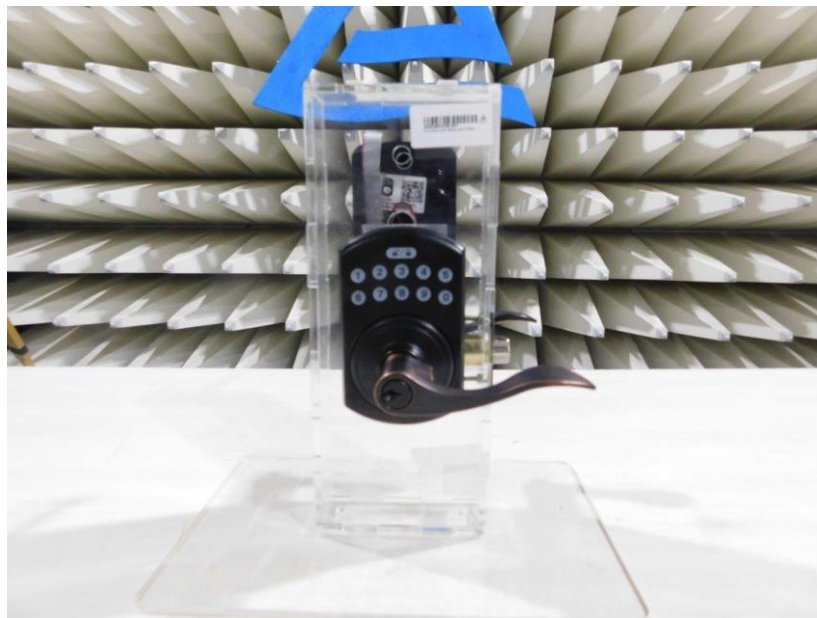

**Frequency range :1GHz-18GHz**

**Polarization : Vertical**

**Frequency range :1GHz-18GHz**

**Polarization : Horizontal**

Setup Photos

Reference Test Report No:  
IN23BVW8 001

Seite 5 von 5  
Page 5 of 5

Antenna Port Measurement Test Setup

Device Closeup view