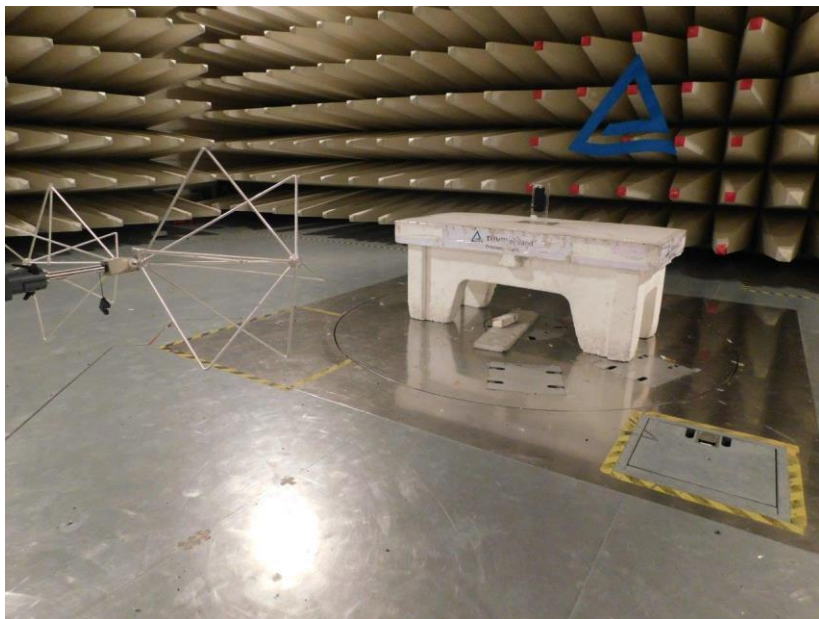

Frequency range : 30MHz–200MHz

Polarization : Horizontal