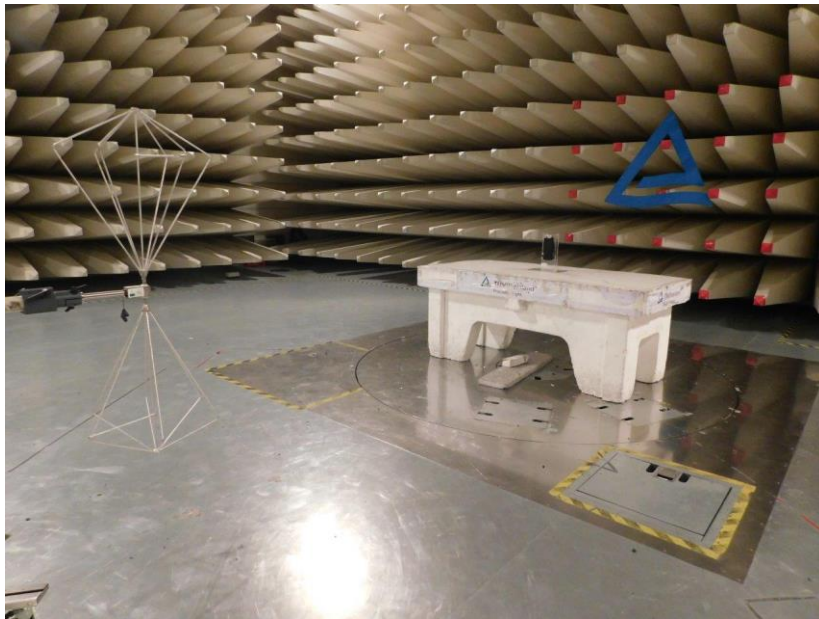

### Test Setup Photos

Frequency range :9KHz–30MHz

Polarization : Parallel

Frequency range :9KHz–30MHz

Polarization : Perpendicular

**Setup Photos**

**Reference Test Report No:  
IN23BVW8 001**

**Seite 2 von 5**  
*Page 2 of 5*

Device Closeup view