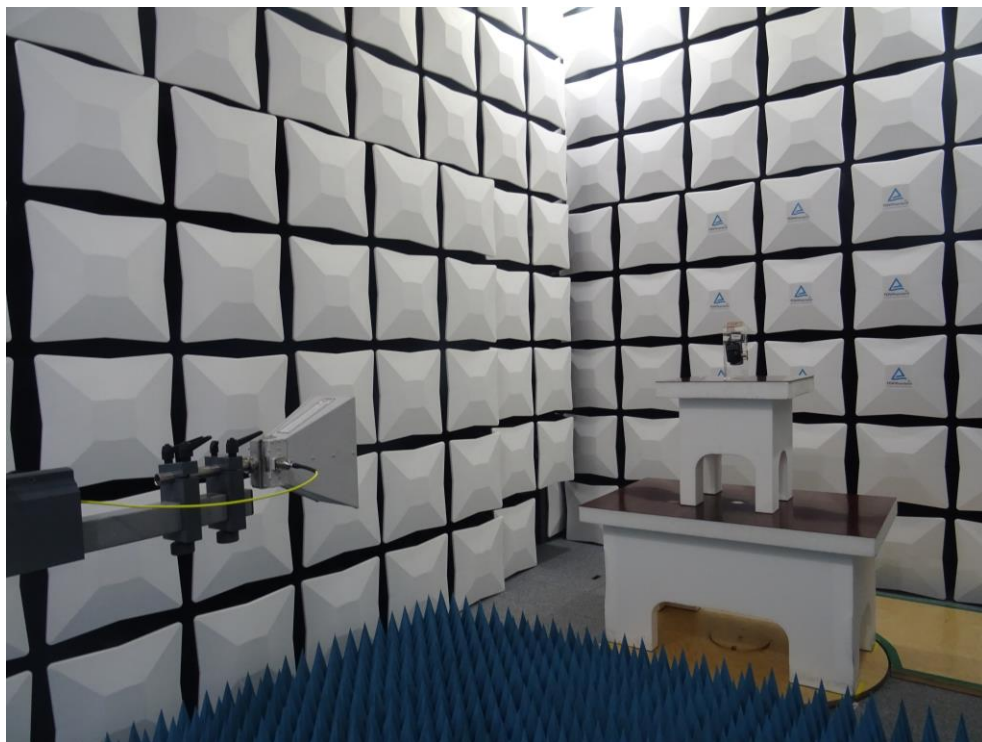

**Frequency range :1GHz-18GHz**

**Polarization : Vertical**

**Frequency range :1GHz-18GHz**

**Polarization : Horizontal**

Setup Photos

Reference Test Report No:  
IN23BVW8 001

Seite 5 von 5  
Page 5 of 5

Antenna Port Measurement Test Setup

Device Closeup view