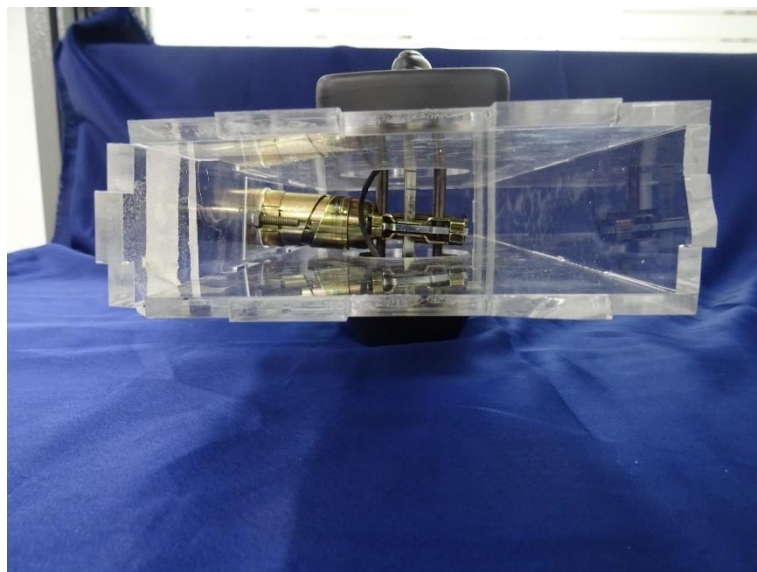

## EUT EXTERNAL PHOTOS

3500 Series Deadbolt Lock

3500 Series Lever Lock

EUT Front View

EUT SideView

EUT External Photos

**Reference Test Report No:  
IN23BVW8 001**

**Seite 3 von 5**  
*Page 3 of 5*

**EUT Side View**

**EUT Dimensional View**

EUT Dimensional View

EUT Dimensional View

EUT Front View

EUT Side View