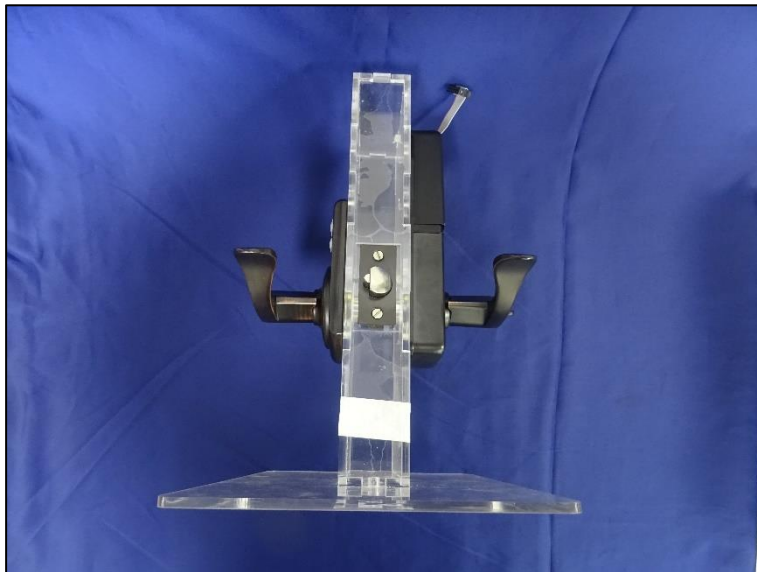

## EUT EXTERNAL PHOTOS

3500 Series Deadbolt Lock

3500 Series Lever Lock

EUT Front View

EUT SideView

EUT External Photos

**Reference Test Report No:  
IN23BVW8 001**

**Seite 3 von 5**  
*Page 3 of 5*

**EUT Side View**

**EUT Dimensional View**

EUT Dimensional View

EUT Dimensional View

EUT Front View

EUT Side View