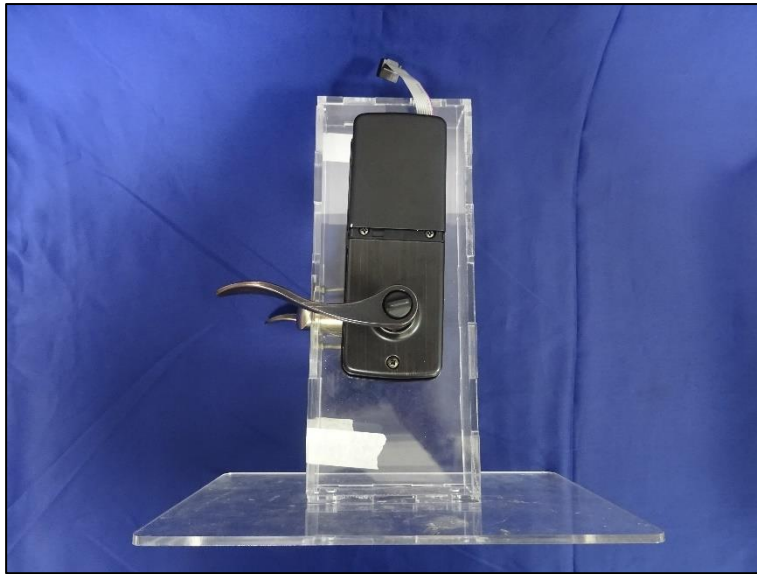

## EUT EXTERNAL PHOTOS

3500 Series Deadbolt Lock

3500 Series Lever Lock

EUT Front View

EUT SideView

EUT External Photos

**Reference Test Report No:  
IN23BVW8 001**

**Seite 3 von 5**  
*Page 3 of 5*

**EUT Side View**

**EUT Dimensional View**

EUT Dimensional View

EUT Dimensional View

EUT Front View

EUT Side View