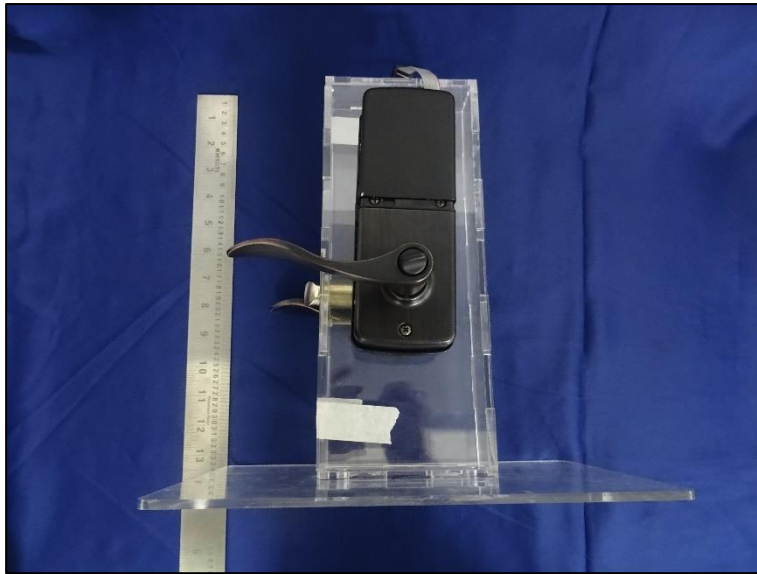

## EUT EXTERNAL PHOTOS

3500 Series Deadbolt Lock

3500 Series Lever Lock

EUT Front View

EUT SideView

EUT External Photos

**Reference Test Report No:  
IN23BVW8 001**

**Seite 3 von 5**  
*Page 3 of 5*

**EUT Side View**

**EUT Dimensional View**

EUT Dimensional View

EUT Dimensional View

EUT Front View

EUT Side View