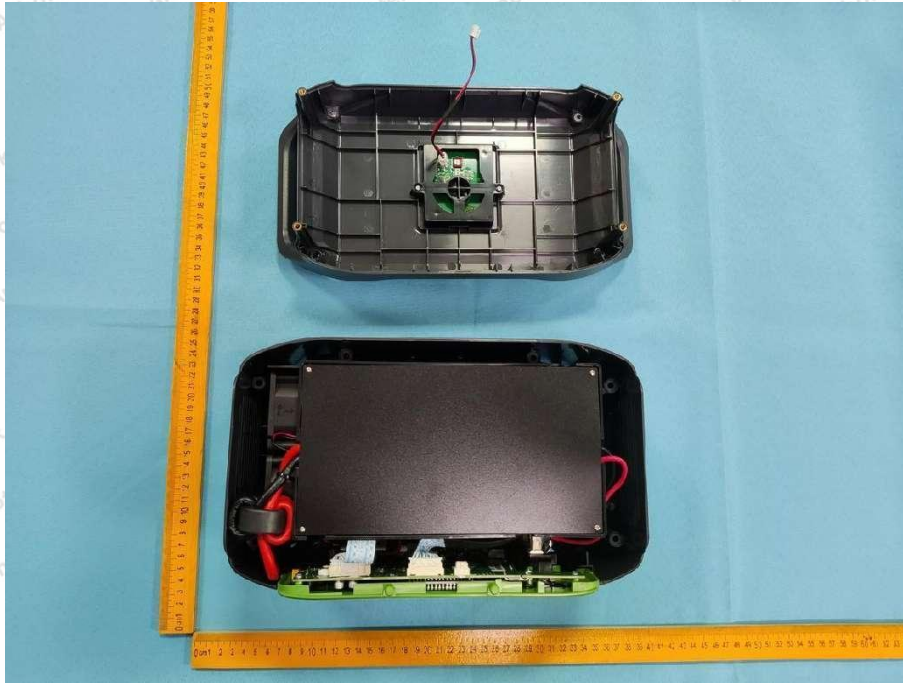

Appendix III -- Internal Photograph

ANT

Shenzhen Anbotek Compliance Laboratory Limited

Address: 1/F., Building D, Sogood Science and Technology Park, Sanwei Community, Hangcheng Street, Bao'an District, Shenzhen, Guangdong, China.
Tel: (86) 0755-26066440 Fax: (86) 0755-26014772 Email: service@anbotek.com