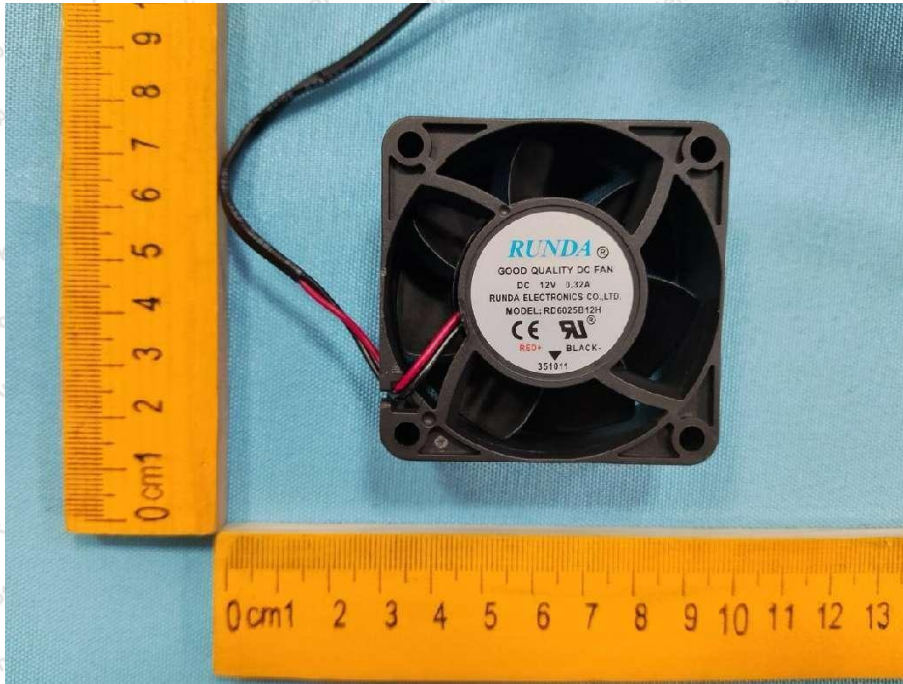

Shenzhen Anbotek Compliance Laboratory Limited

Address: 1/F., Building D, Sogood Science and Technology Park, Sanwei Community, Hangcheng Street, Bao'an District, Shenzhen, Guangdong, China.
Tel: (86) 0755-26066440 Fax: (86) 0755-26014772 Email: service@anbotek.com

Hotline
400-003-0500
www.anbotek.com.cn