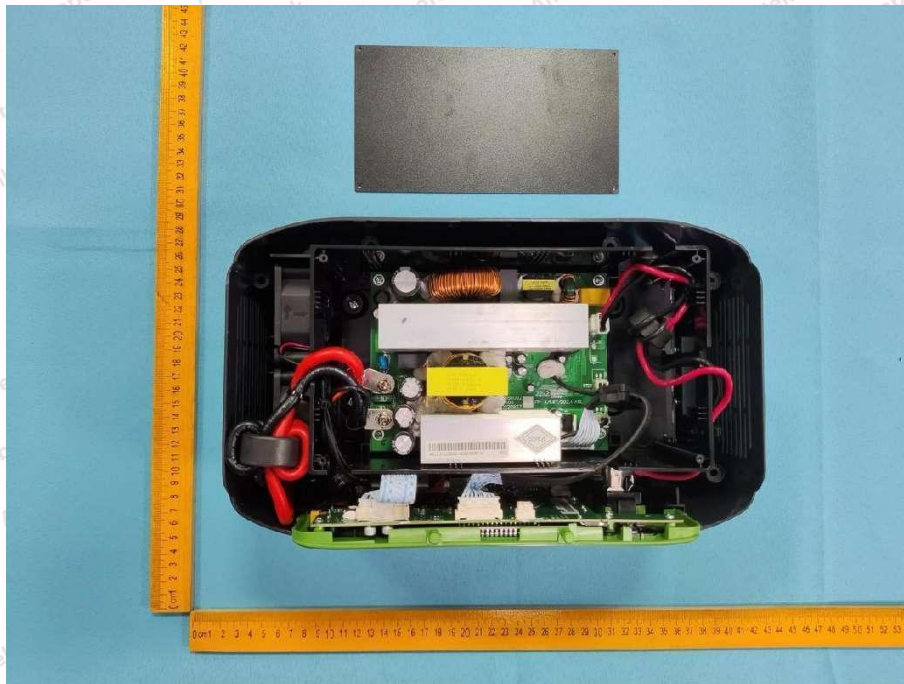

Appendix III -- Internal Photograph

ANT

Shenzhen Anbotek Compliance Laboratory Limited

Address: 1/F., Building D, Sogood Science and Technology Park, Sanwei Community, Hangcheng Street, Bao'an District, Shenzhen, Guangdong, China.
Tel: (86) 0755-26066440 Fax: (86) 0755-26014772 Email: service@anbotek.com