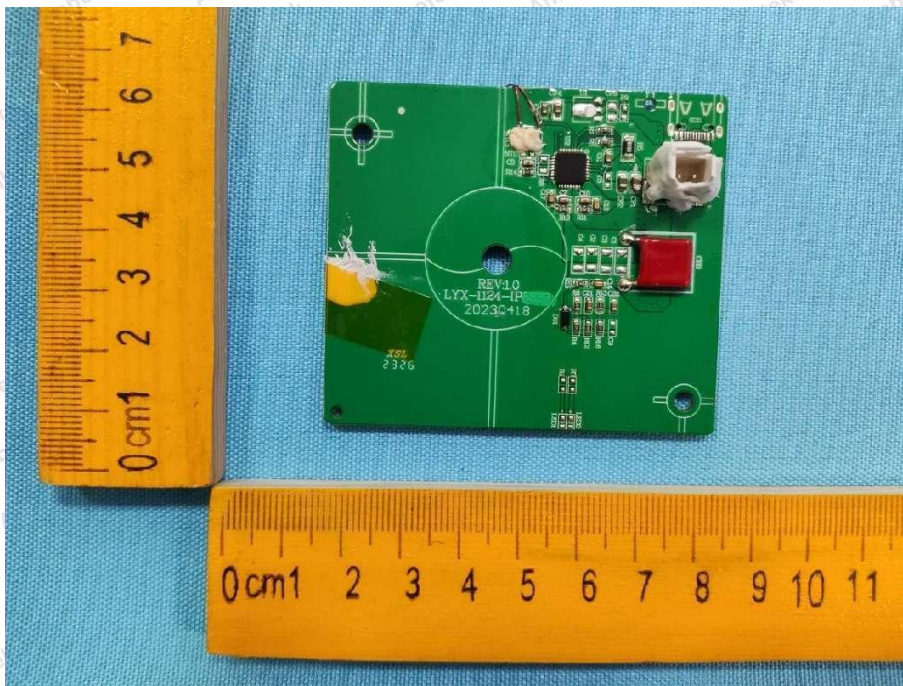

Appendix III -- Internal Photograph

ANT

Shenzhen Anbotek Compliance Laboratory Limited

Address: 1/F., Building D, Sogood Science and Technology Park, Sanwei Community, Hangcheng Street, Bao'an District, Shenzhen, Guangdong, China.
Tel: (86) 0755-26066440 Fax: (86) 0755-26014772 Email: service@anbotek.com