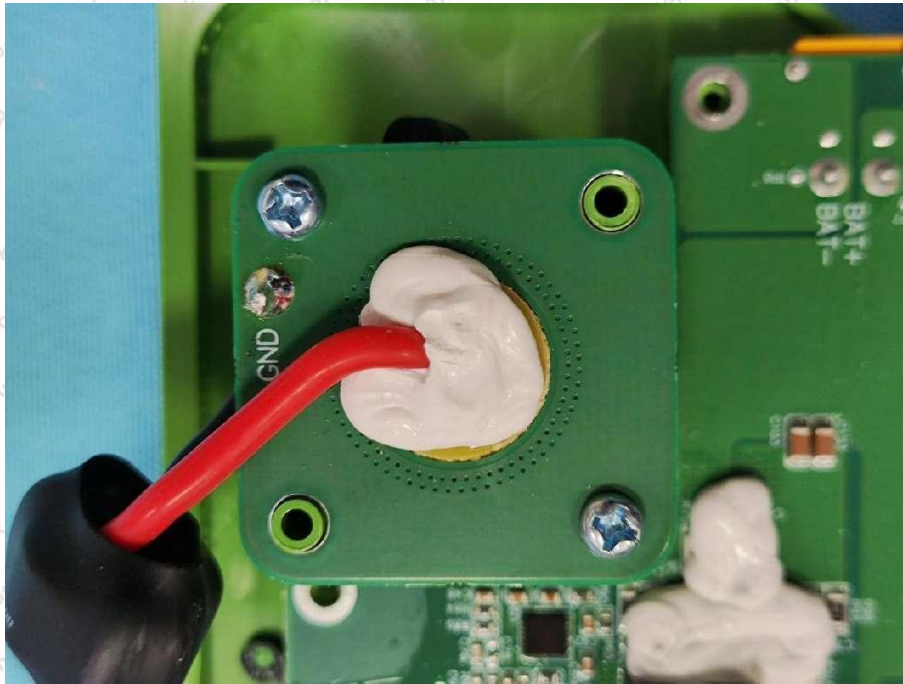

Shenzhen Anbotek Compliance Laboratory Limited

Address: 1/F., Building D, Sogood Science and Technology Park, Sanwei Community, Hangcheng Street, Bao'an District, Shenzhen, Guangdong, China.
Tel: (86) 0755-26066440 Fax: (86) 0755-26014772 Email: service@anbotek.com

Hotline
400-003-0500
www.anbotek.com.cn