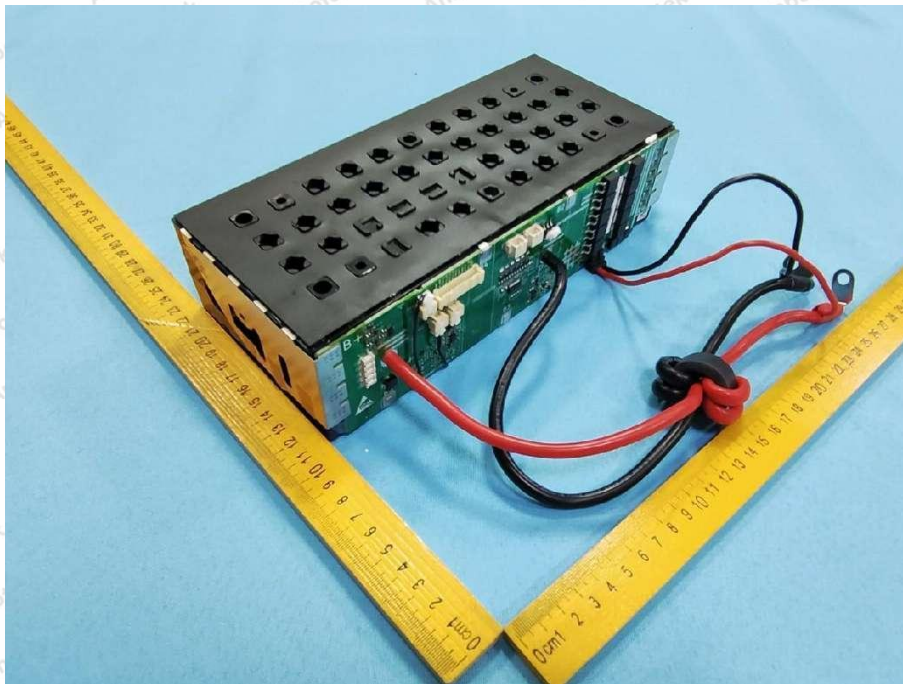

Shenzhen Anbotek Compliance Laboratory Limited

Address: 1/F., Building D, Sogood Science and Technology Park, Sanwei Community, Hangcheng Street, Bao'an District, Shenzhen, Guangdong, China.
Tel: (86) 0755-26066440 Fax: (86) 0755-26014772 Email: service@anbotek.com

Hotline

400-003-0500

www.anbotek.com.cn