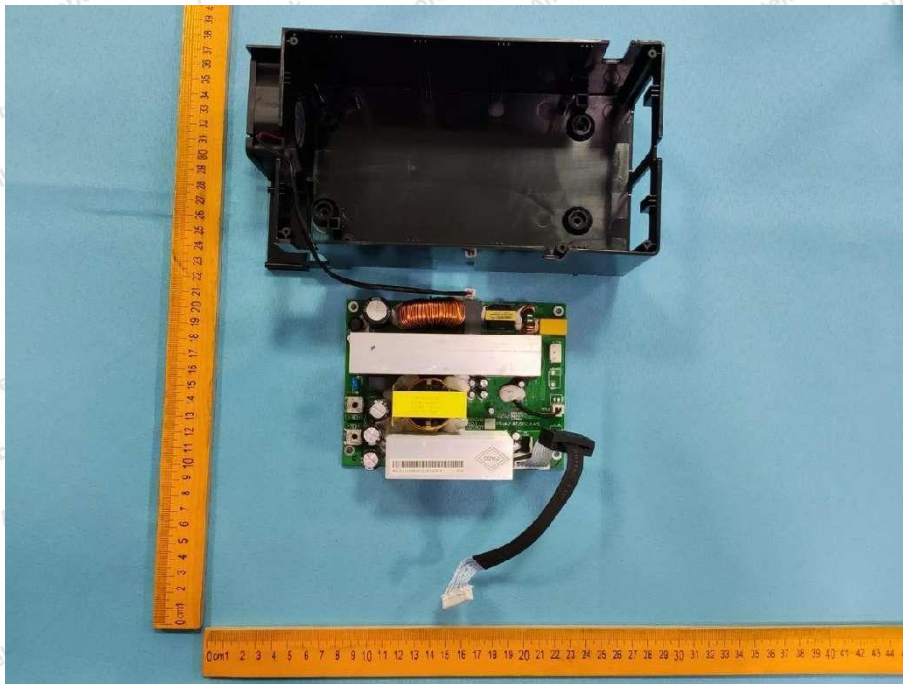

Shenzhen Anbotek Compliance Laboratory Limited

Address: 1/F., Building D, Sogood Science and Technology Park, Sanwei Community, Hangcheng Street, Bao'an District, Shenzhen, Guangdong, China.
Tel: (86) 0755-26066440 Fax: (86) 0755-26014772 Email: service@anbotek.com

Hotline
400-003-0500
www.anbotek.com.cn