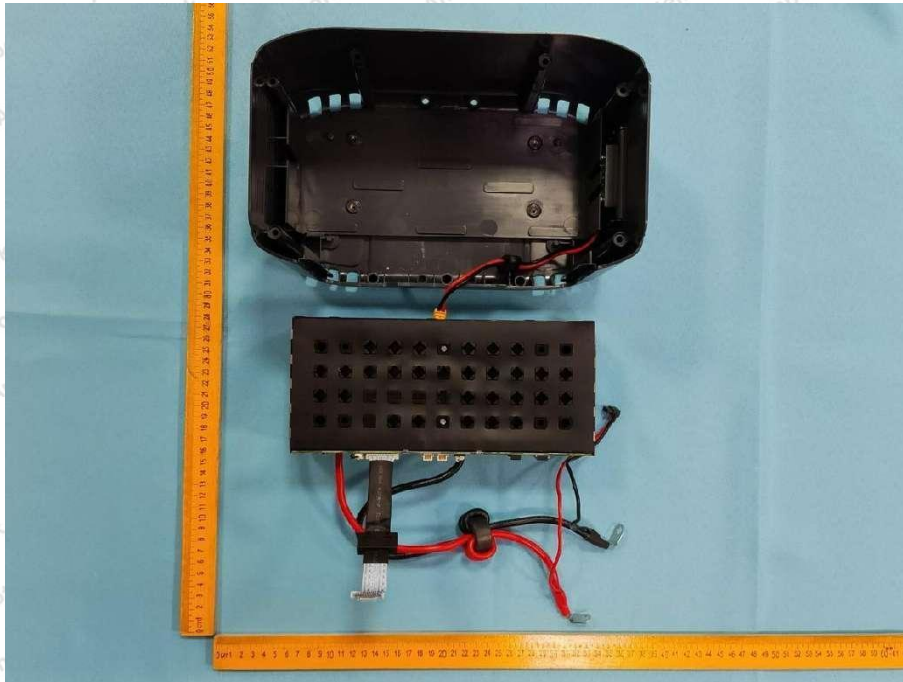

Shenzhen Anbotek Compliance Laboratory Limited

Address: 1/F., Building D, Sogood Science and Technology Park, Sanwei Community, Hangcheng Street, Bao'an District, Shenzhen, Guangdong, China.
Tel: (86) 0755-26066440 Fax: (86) 0755-26014772 Email: service@anbotek.com

Hotline

400-003-0500

www.anbotek.com.cn