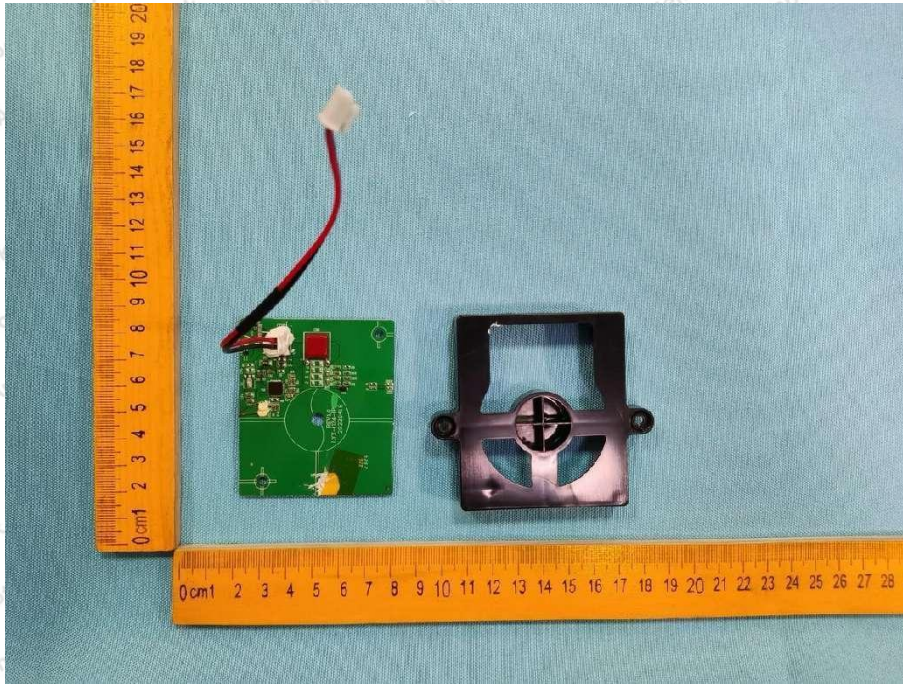

Appendix III -- Internal Photograph

ANT

Shenzhen Anbotek Compliance Laboratory Limited

Address: 1/F., Building D, Sogood Science and Technology Park, Sanwei Community, Hangcheng Street, Bao'an District, Shenzhen, Guangdong, China.
Tel: (86) 0755-26066440 Fax: (86) 0755-26014772 Email: service@anbotek.com