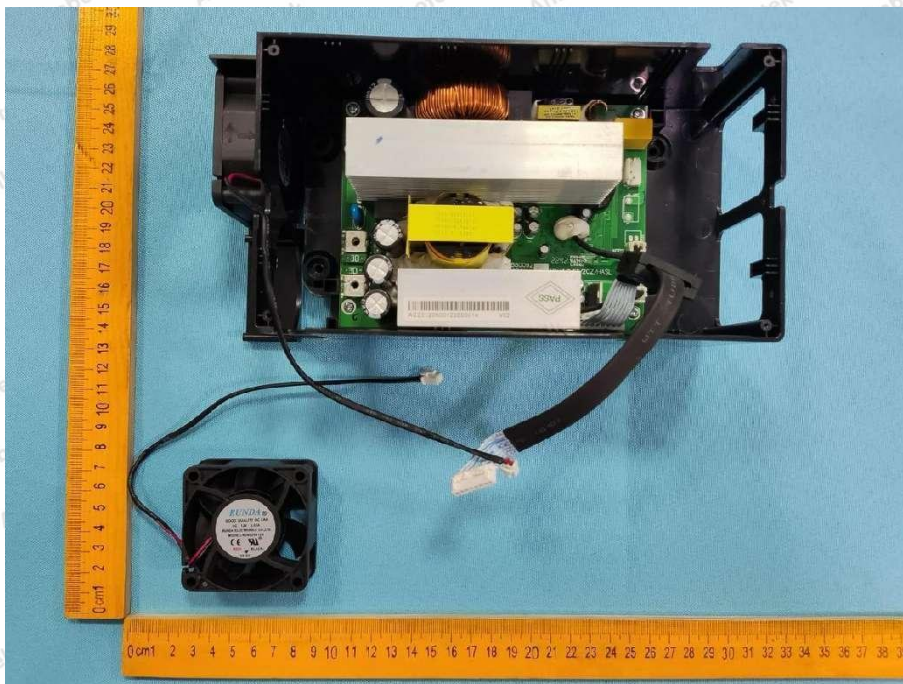

Shenzhen Anbotek Compliance Laboratory Limited

Address: 1/F., Building D, Sogood Science and Technology Park, Sanwei Community, Hangcheng Street, Bao'an District, Shenzhen, Guangdong, China.
Tel: (86) 0755-26066440 Fax: (86) 0755-26014772 Email: service@anbotek.com

Hotline
400-003-0500
www.anbotek.com.cn