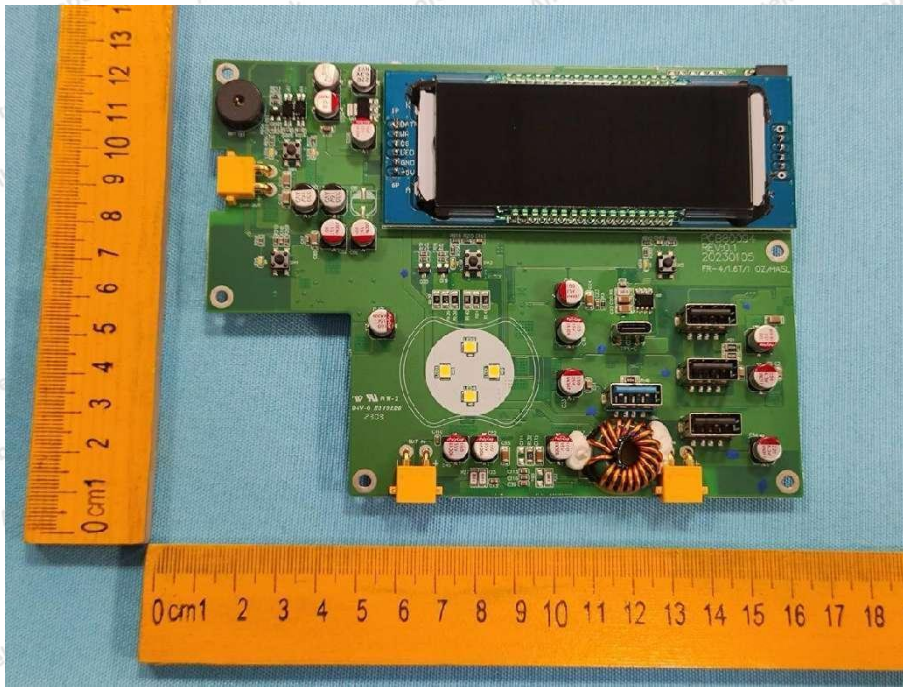

Appendix III -- Internal Photograph

ANT

Shenzhen Anbotek Compliance Laboratory Limited

Address: 1/F., Building D, Sogood Science and Technology Park, Sanwei Community, Hangcheng Street, Bao'an District, Shenzhen, Guangdong, China.
Tel: (86) 0755-26066440 Fax: (86) 0755-26014772 Email: service@anbotek.com