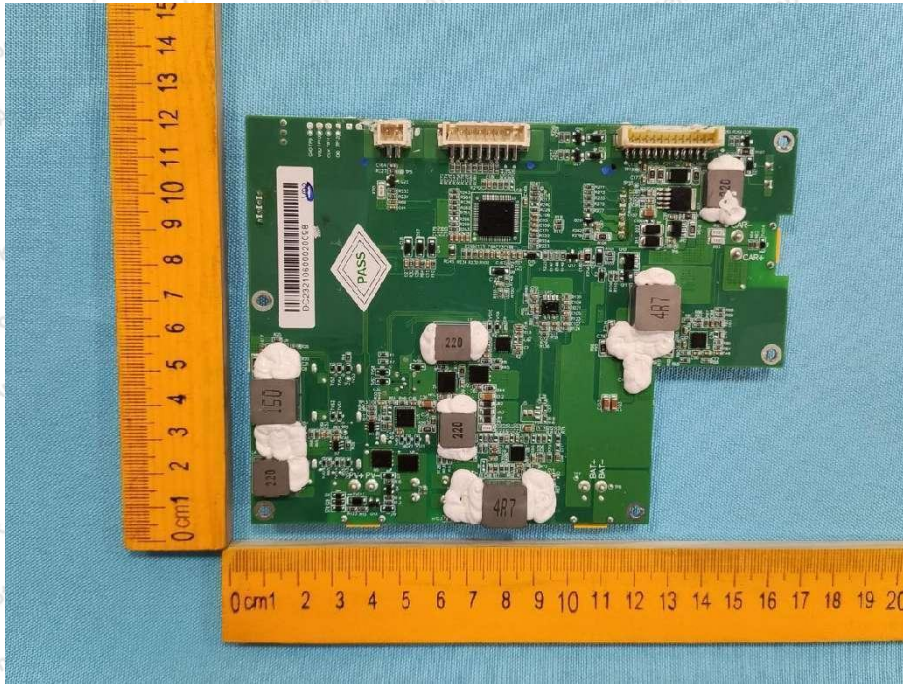

Appendix III -- Internal Photograph

ANT

Shenzhen Anbotek Compliance Laboratory Limited

Address: 1/F., Building D, Sogood Science and Technology Park, Sanwei Community, Hangcheng Street, Bao'an District, Shenzhen, Guangdong, China.
Tel: (86) 0755-26066440 Fax: (86) 0755-26014772 Email: service@anbotek.com