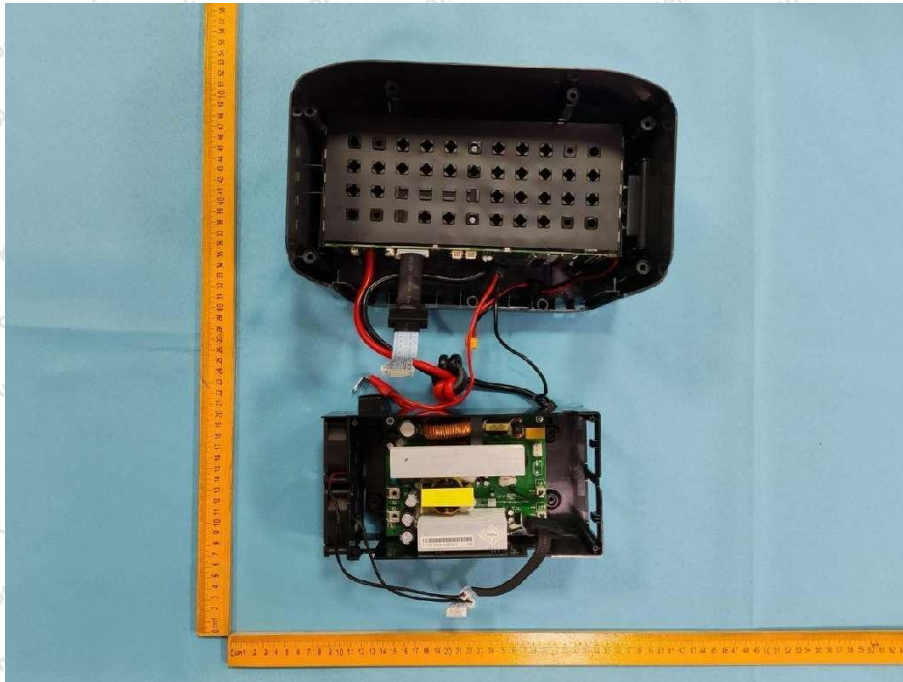

Shenzhen Anbotek Compliance Laboratory Limited

Address: 1/F., Building D, Sogood Science and Technology Park, Sanwei Community, Hangcheng Street, Bao'an District, Shenzhen, Guangdong, China.
Tel: (86) 0755-26066440 Fax: (86) 0755-26014772 Email: service@anbotek.com

Hotline
400-003-0500
www.anbotek.com.cn