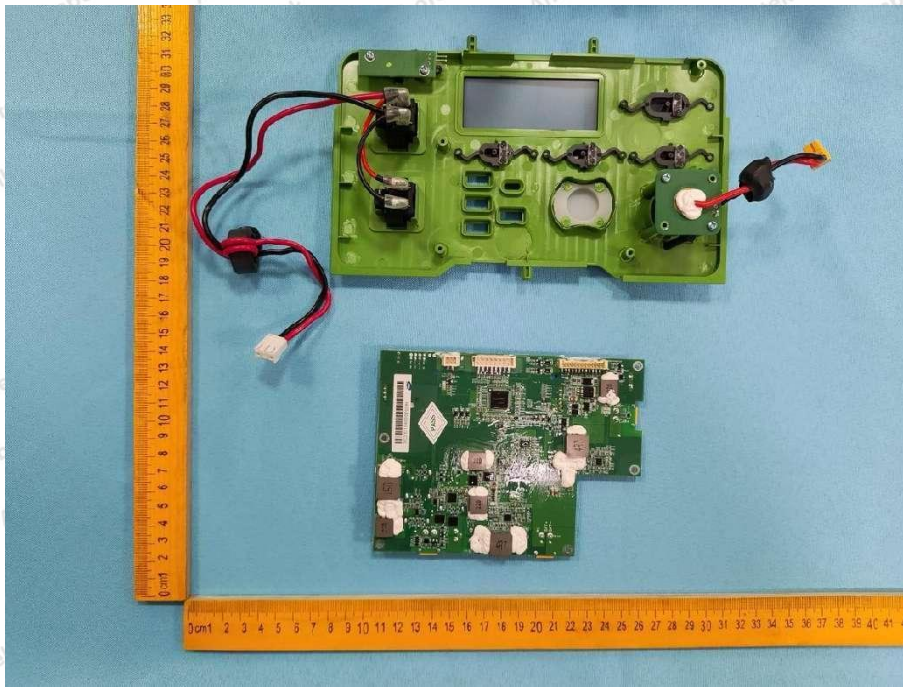

Appendix III -- Internal Photograph

ANT

Shenzhen Anbotek Compliance Laboratory Limited

Address: 1/F., Building D, Sogood Science and Technology Park, Sanwei Community, Hangcheng Street, Bao'an District, Shenzhen, Guangdong, China.
Tel: (86) 0755-26066440 Fax: (86) 0755-26014772 Email: service@anbotek.com