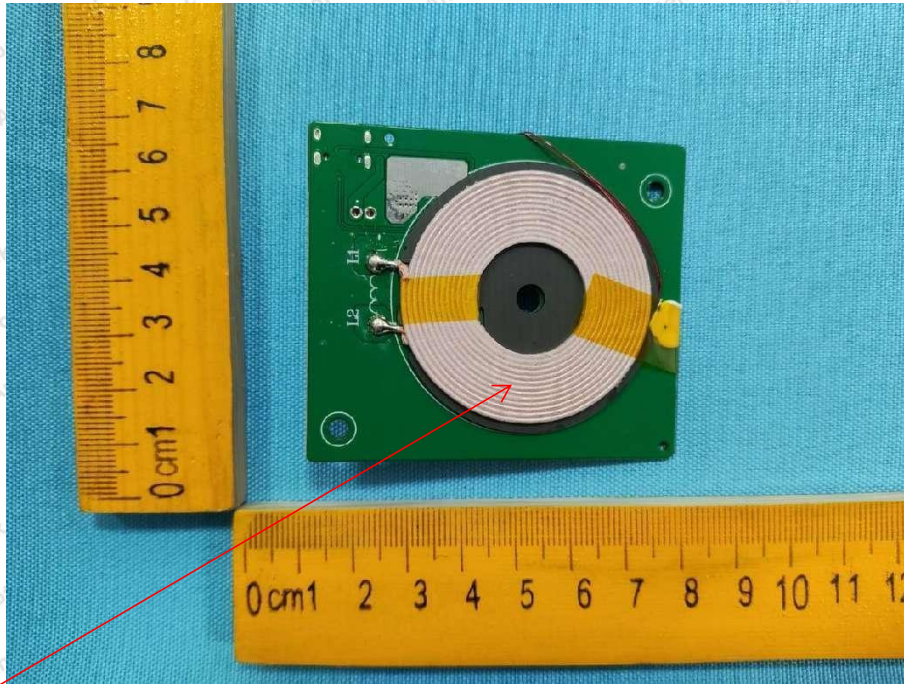

Appendix III -- Internal Photograph

ANT

Shenzhen Anbotek Compliance Laboratory Limited

Address: 1/F., Building D, Sogood Science and Technology Park, Sanwei Community, Hangcheng Street, Bao'an District, Shenzhen, Guangdong, China.
Tel: (86) 0755-26066440 Fax: (86) 0755-26014772 Email: service@anbotek.com