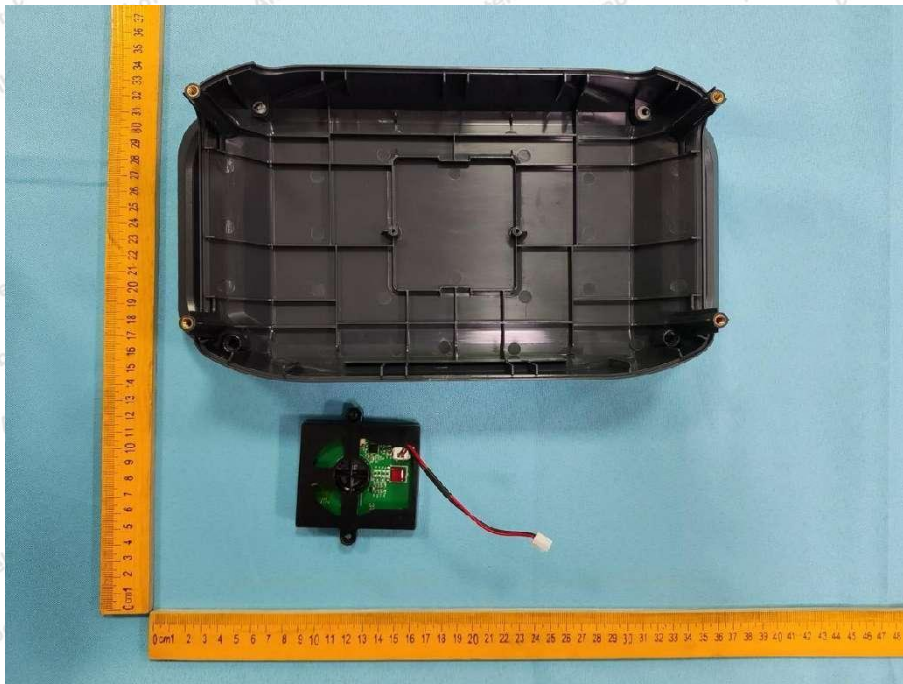

Appendix III -- Internal Photograph

ANT

Shenzhen Anbotek Compliance Laboratory Limited

Address: 1/F., Building D, Sogood Science and Technology Park, Sanwei Community, Hangcheng Street, Bao'an District, Shenzhen, Guangdong, China.
Tel: (86) 0755-26066440 Fax: (86) 0755-26014772 Email: service@anbotek.com