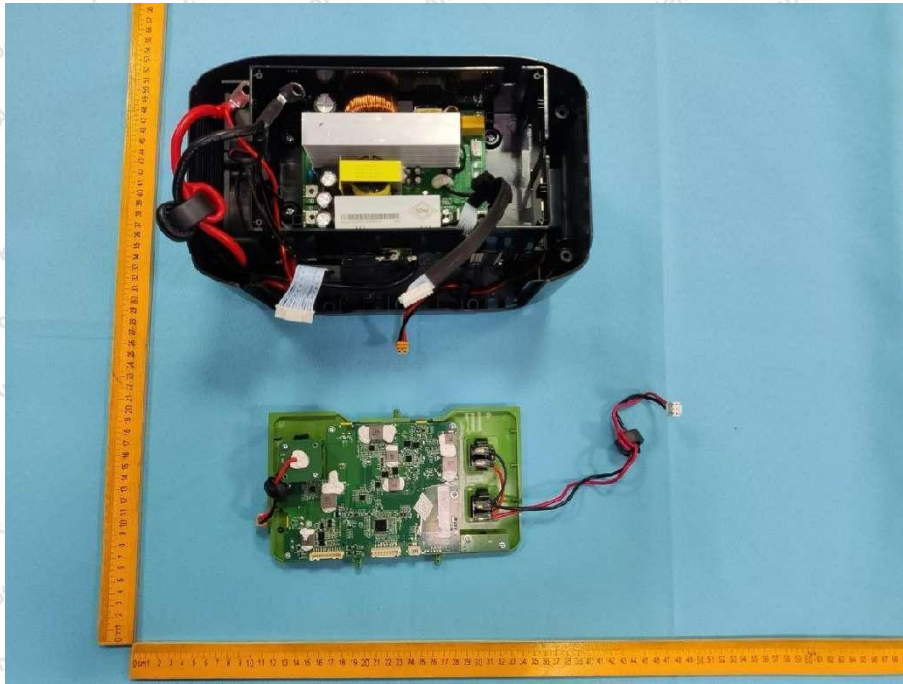

Appendix III -- Internal Photograph

ANT

Shenzhen Anbotek Compliance Laboratory Limited

Address: 1/F., Building D, Sogood Science and Technology Park, Sanwei Community, Hangcheng Street, Bao'an District, Shenzhen, Guangdong, China.
Tel: (86) 0755-26066440 Fax: (86) 0755-26014772 Email: service@anbotek.com