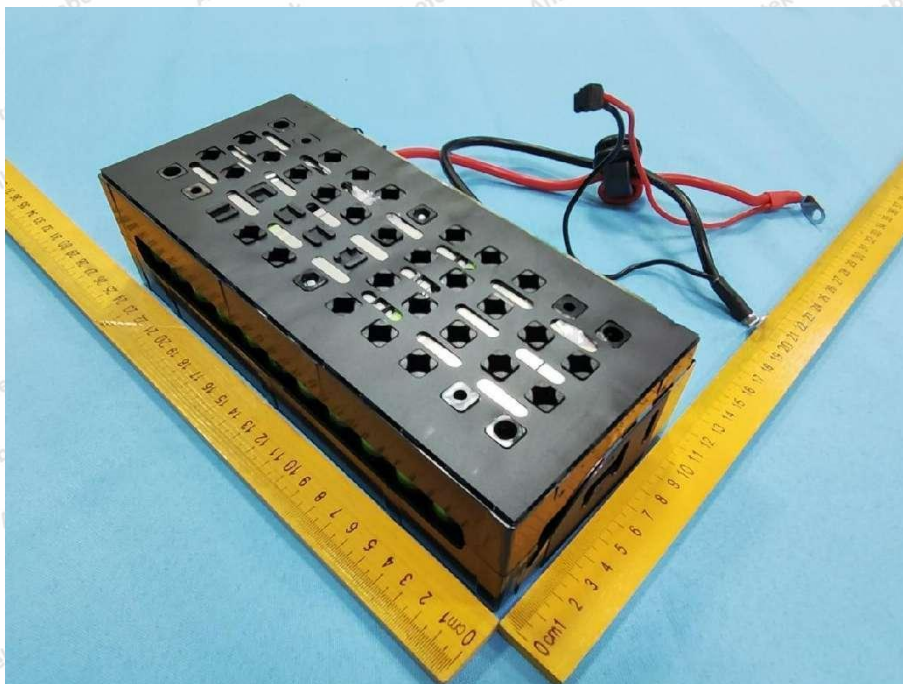

Shenzhen Anbotek Compliance Laboratory Limited

Address: 1/F., Building D, Sogood Science and Technology Park, Sanwei Community, Hangcheng Street, Bao'an District, Shenzhen, Guangdong, China.
Tel: (86) 0755-26066440 Fax: (86) 0755-26014772 Email: service@anbotek.com

Hotline

400-003-0500

www.anbotek.com.cn