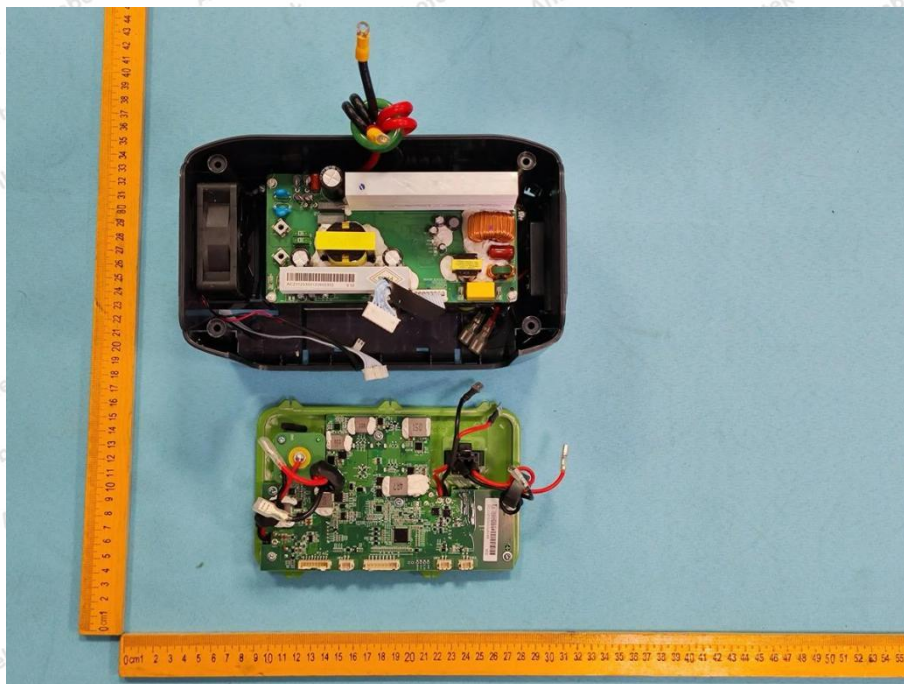

Appendix III -- Internal Photograph

ANT

Shenzhen Anbotek Compliance Laboratory Limited

Address: 1/F., Building D, Sogood Science and Technology Park, Sanwei Community, Hangcheng Street, Bao'an District, Shenzhen, Guangdong, China.
Tel: (86) 0755-26066440 Fax: (86) 0755-26014772 Email: service@anbotek.com