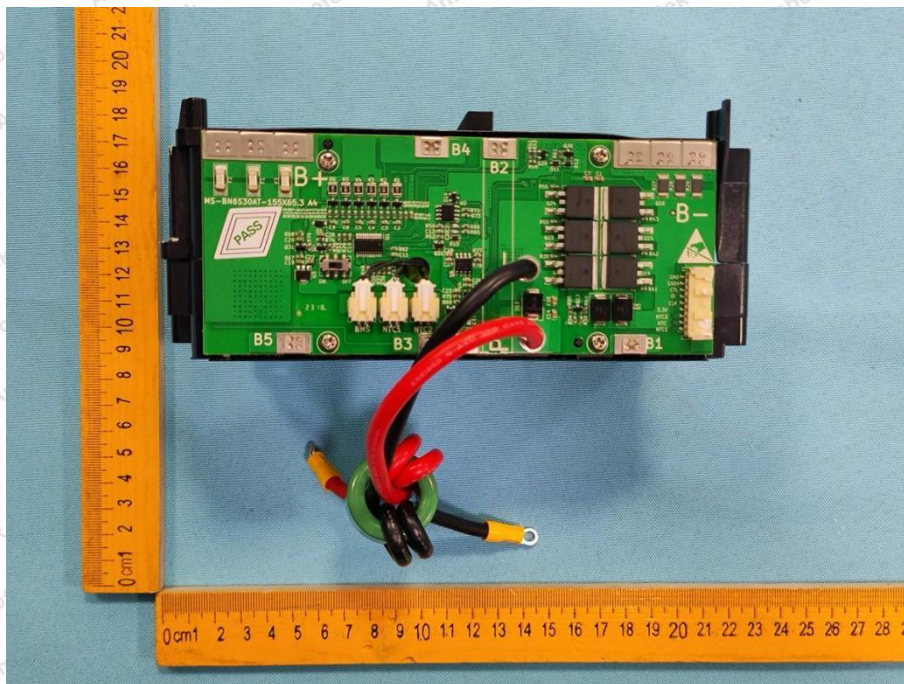

Shenzhen Anbotek Compliance Laboratory Limited

Address: 1/F., Building D, Sogood Science and Technology Park, Sanwei Community, Hangcheng Street, Bao'an District, Shenzhen, Guangdong, China.
Tel: (86) 0755-26066440 Fax: (86) 0755-26014772 Email: service@anbotek.com

Hotline
400-003-0500
www.anbotek.com.cn