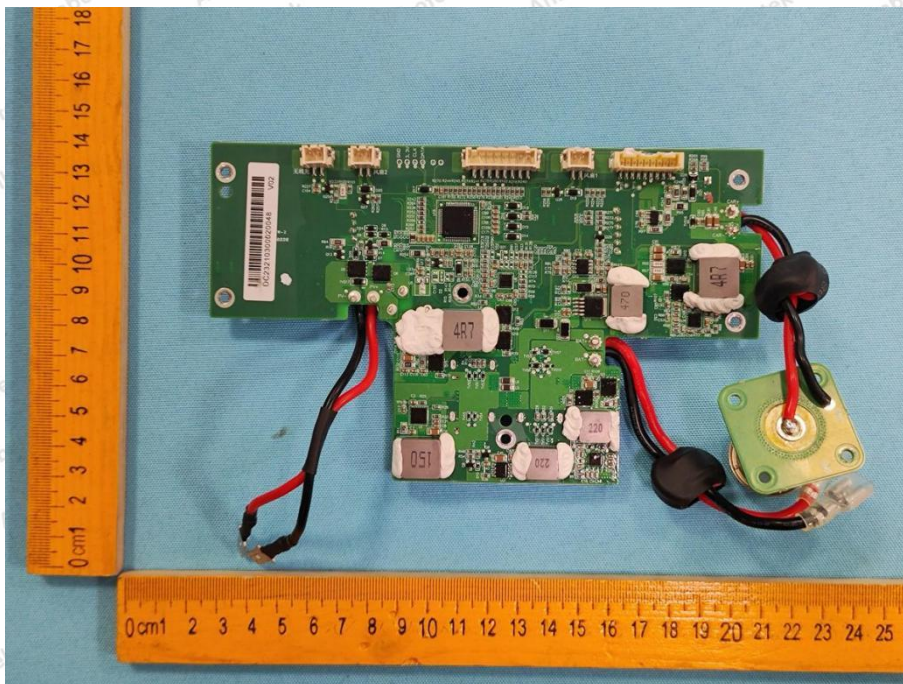

Appendix III -- Internal Photograph

ANT

Shenzhen Anbotek Compliance Laboratory Limited

Address: 1/F., Building D, Sogood Science and Technology Park, Sanwei Community, Hangcheng Street, Bao'an District, Shenzhen, Guangdong, China.
Tel: (86) 0755-26066440 Fax: (86) 0755-26014772 Email: service@anbotek.com