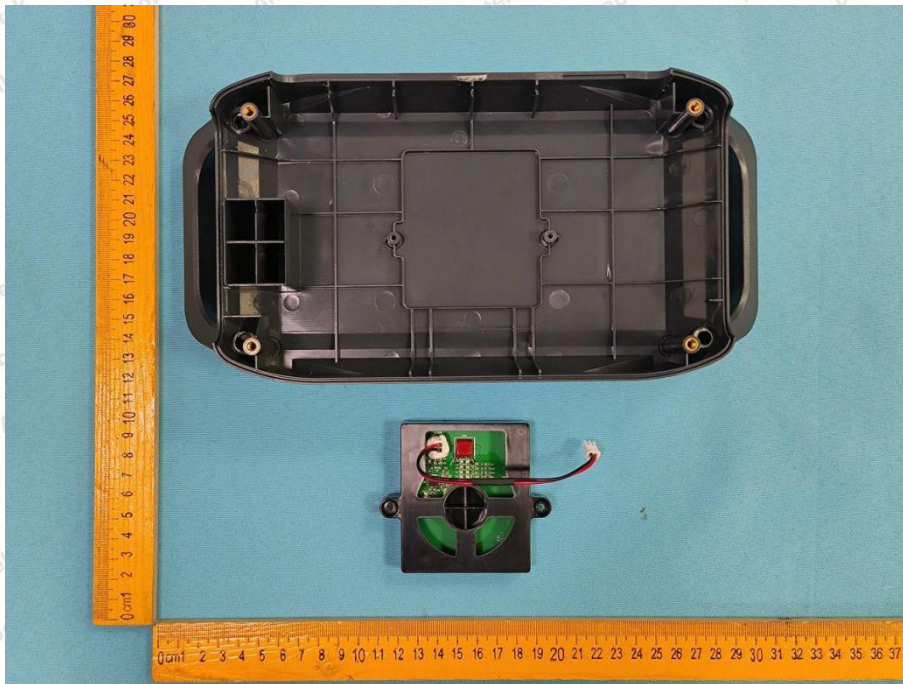

Appendix III -- Internal Photograph

ANT

Shenzhen Anbotek Compliance Laboratory Limited

Address: 1/F., Building D, Sogood Science and Technology Park, Sanwei Community, Hangcheng Street, Bao'an District, Shenzhen, Guangdong, China.
Tel: (86) 0755-26066440 Fax: (86) 0755-26014772 Email: service@anbotek.com