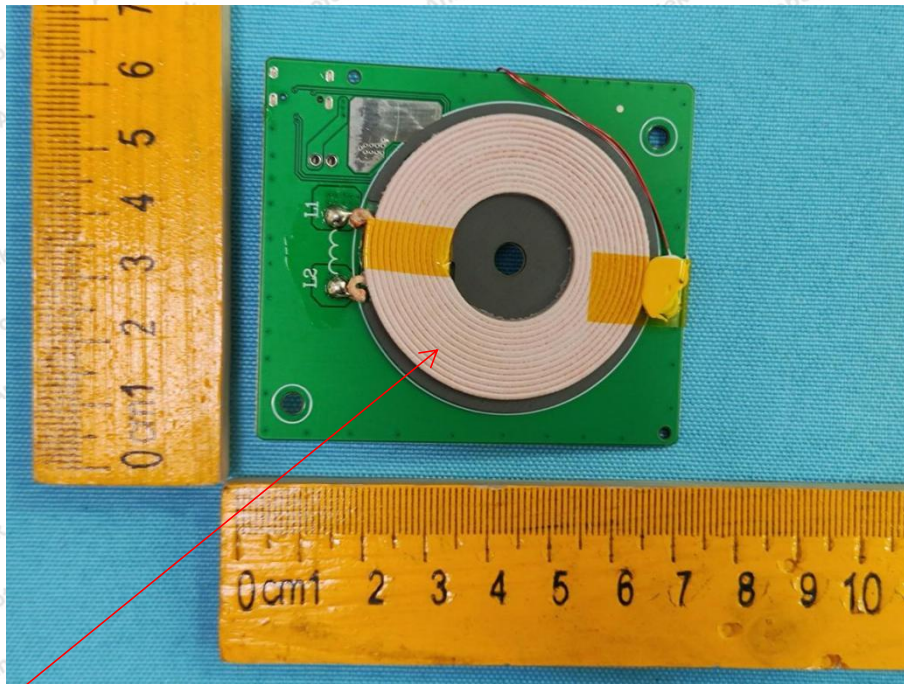

Appendix III -- Internal Photograph

ANT

Shenzhen Anbotek Compliance Laboratory Limited

Address: 1/F., Building D, Sogood Science and Technology Park, Sanwei Community, Hangcheng Street, Bao'an District, Shenzhen, Guangdong, China.
Tel: (86) 0755-26066440 Fax: (86) 0755-26014772 Email: service@anbotek.com