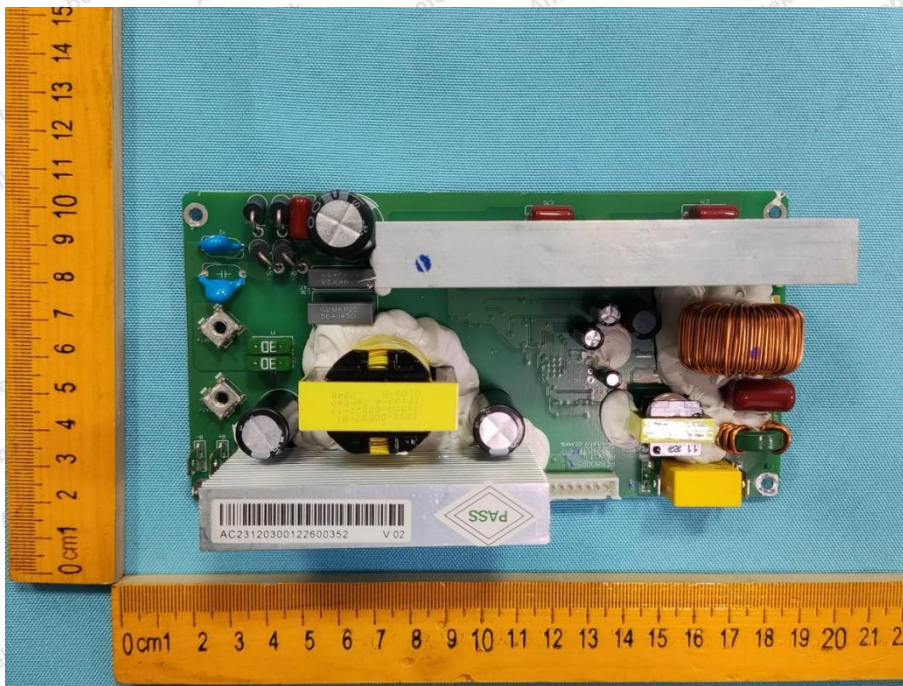

Shenzhen Anbotek Compliance Laboratory Limited

Address: 1/F., Building D, Sogood Science and Technology Park, Sanwei Community, Hangcheng Street, Bao'an District, Shenzhen, Guangdong, China.
Tel: (86) 0755-26066440 Fax: (86) 0755-26014772 Email: service@anbotek.com

Hotline
400-003-0500
www.anbotek.com.cn