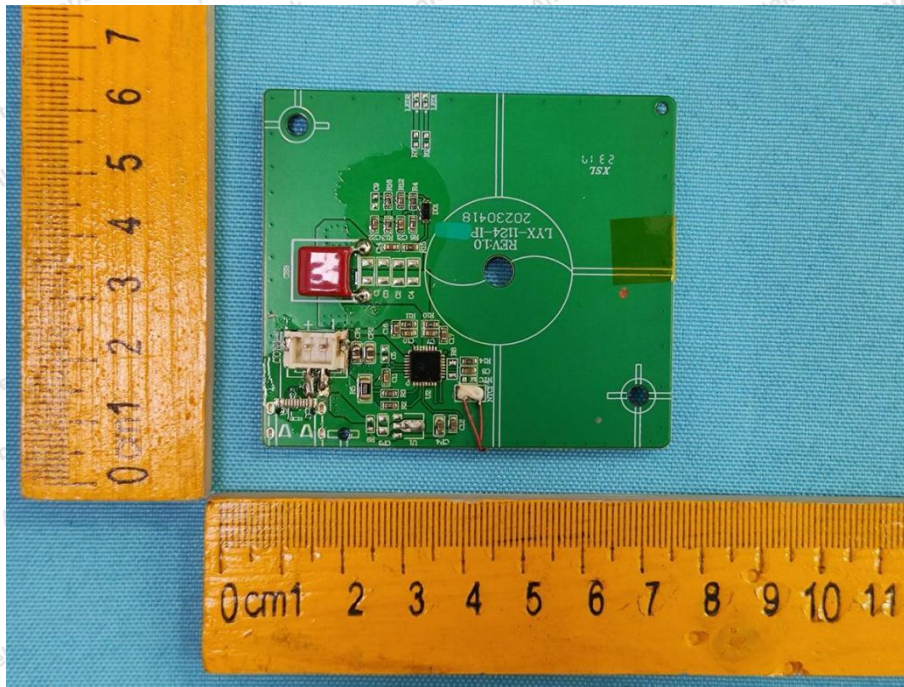

Appendix III -- Internal Photograph

ANT

Shenzhen Anbotek Compliance Laboratory Limited

Address: 1/F., Building D, Sogood Science and Technology Park, Sanwei Community, Hangcheng Street, Bao'an District, Shenzhen, Guangdong, China.
Tel: (86) 0755-26066440 Fax: (86) 0755-26014772 Email: service@anbotek.com