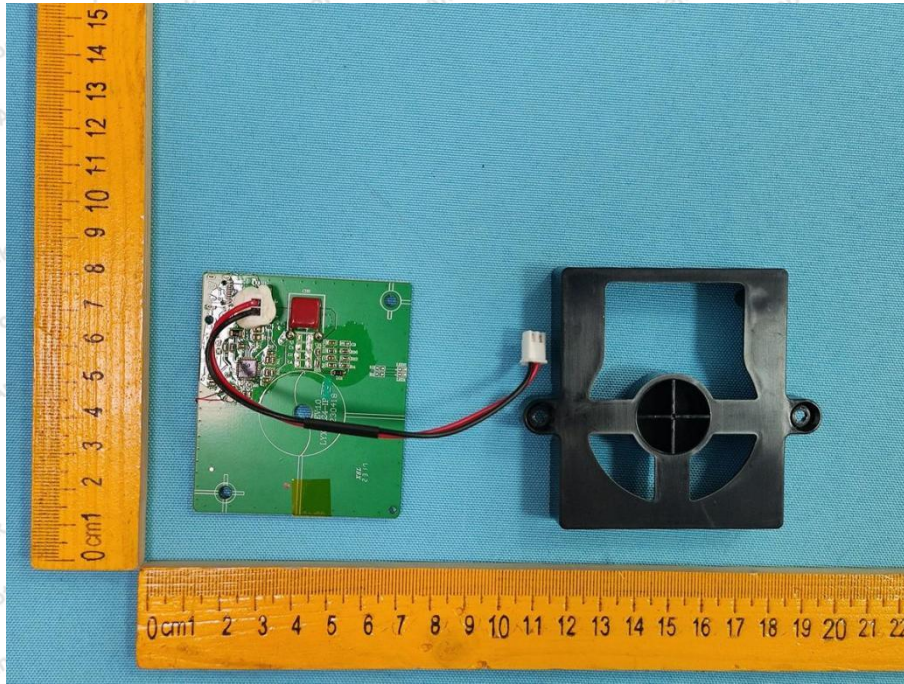

Appendix III -- Internal Photograph

ANT

Shenzhen Anbotek Compliance Laboratory Limited

Address: 1/F., Building D, Sogood Science and Technology Park, Sanwei Community, Hangcheng Street, Bao'an District, Shenzhen, Guangdong, China.
Tel: (86) 0755-26066440 Fax: (86) 0755-26014772 Email: service@anbotek.com