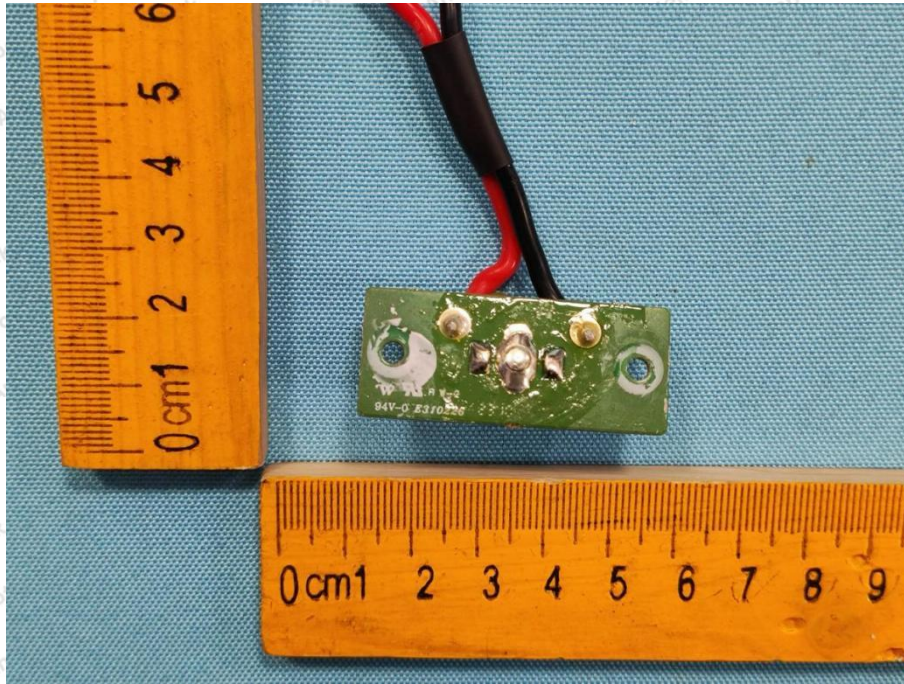

Shenzhen Anbotek Compliance Laboratory Limited

Address: 1/F., Building D, Sogood Science and Technology Park, Sanwei Community, Hangcheng Street, Bao'an District, Shenzhen, Guangdong, China.
Tel: (86) 0755-26066440 Fax: (86) 0755-26014772 Email: service@anbotek.com

Hotline
400-003-0500
www.anbotek.com.cn