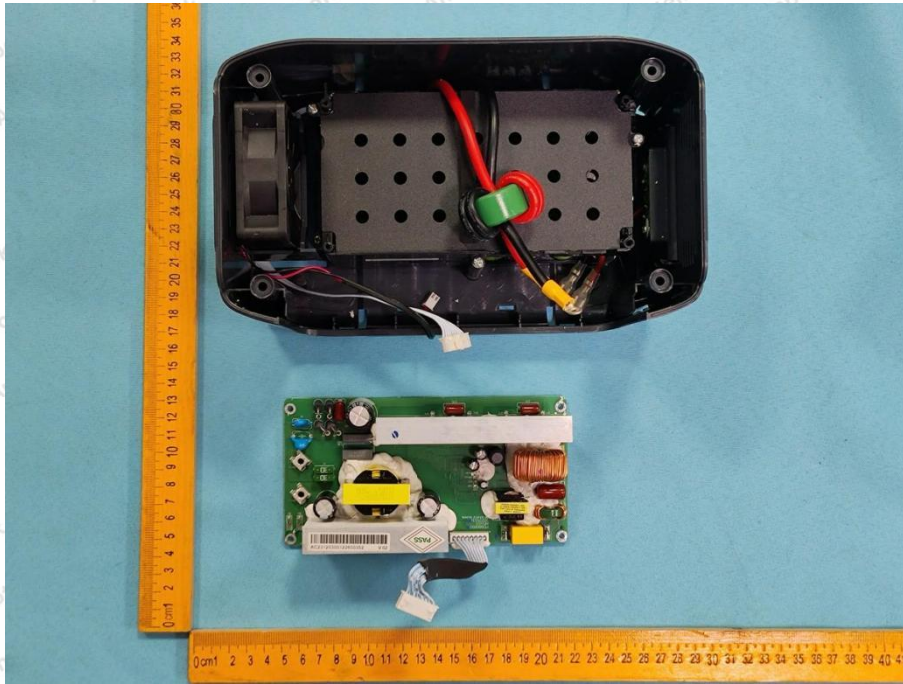

Shenzhen Anbotek Compliance Laboratory Limited

Address: 1/F., Building D, Sogood Science and Technology Park, Sanwei Community, Hangcheng Street, Bao'an District, Shenzhen, Guangdong, China.
Tel: (86) 0755-26066440 Fax: (86) 0755-26014772 Email: service@anbotek.com

Hotline
400-003-0500
www.anbotek.com.cn