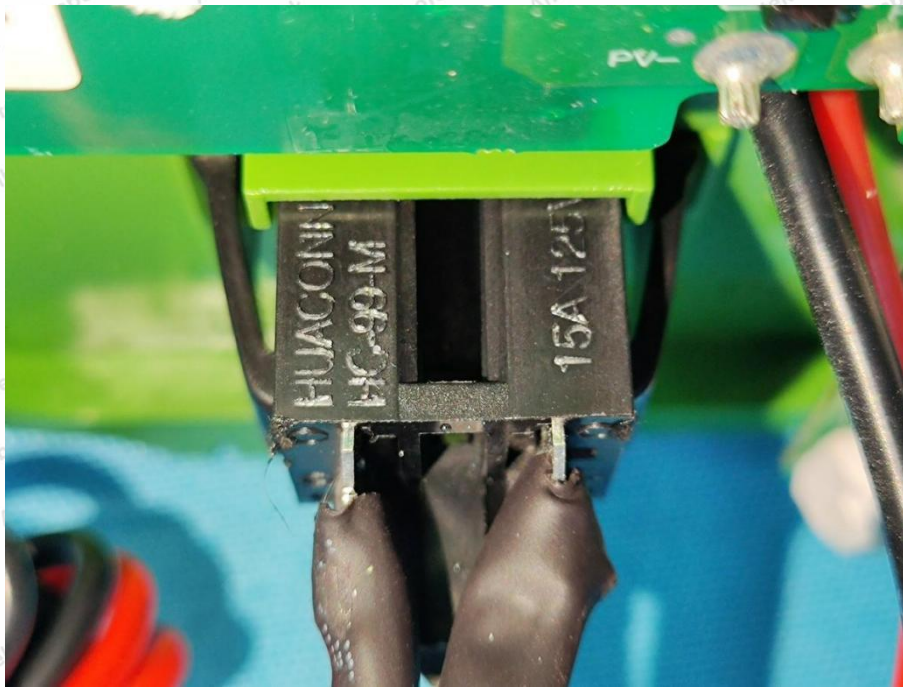

Appendix III -- Internal Photograph

ANT

Shenzhen Anbotek Compliance Laboratory Limited

Address: 1/F., Building D, Sogood Science and Technology Park, Sanwei Community, Hangcheng Street, Bao'an District, Shenzhen, Guangdong, China.
Tel: (86) 0755-26066440 Fax: (86) 0755-26014772 Email: service@anbotek.com