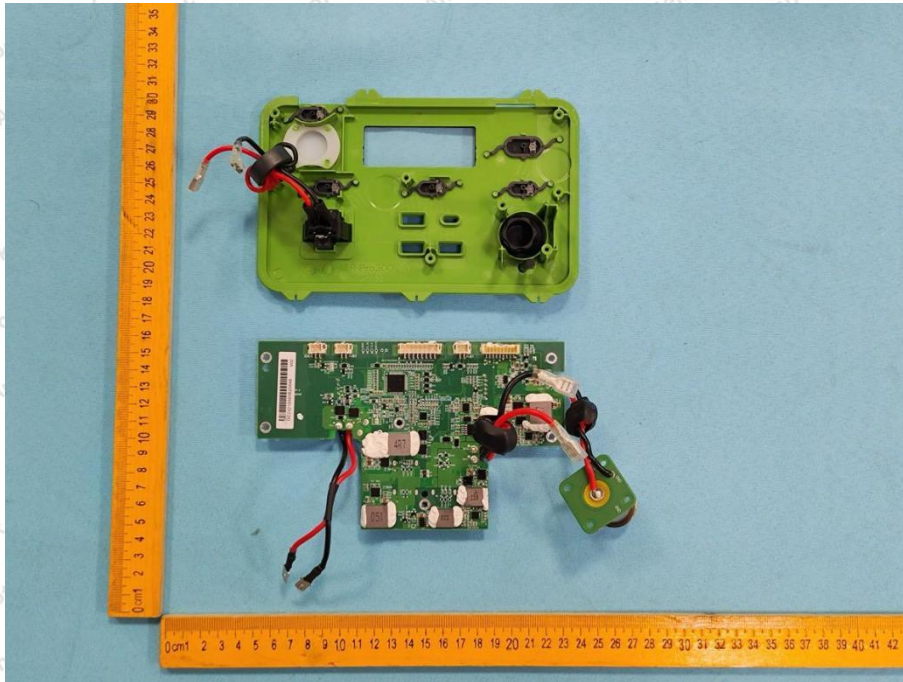

Appendix III -- Internal Photograph

ANT

Shenzhen Anbotek Compliance Laboratory Limited

Address: 1/F., Building D, Sogood Science and Technology Park, Sanwei Community, Hangcheng Street, Bao'an District, Shenzhen, Guangdong, China.
Tel: (86) 0755-26066440 Fax: (86) 0755-26014772 Email: service@anbotek.com