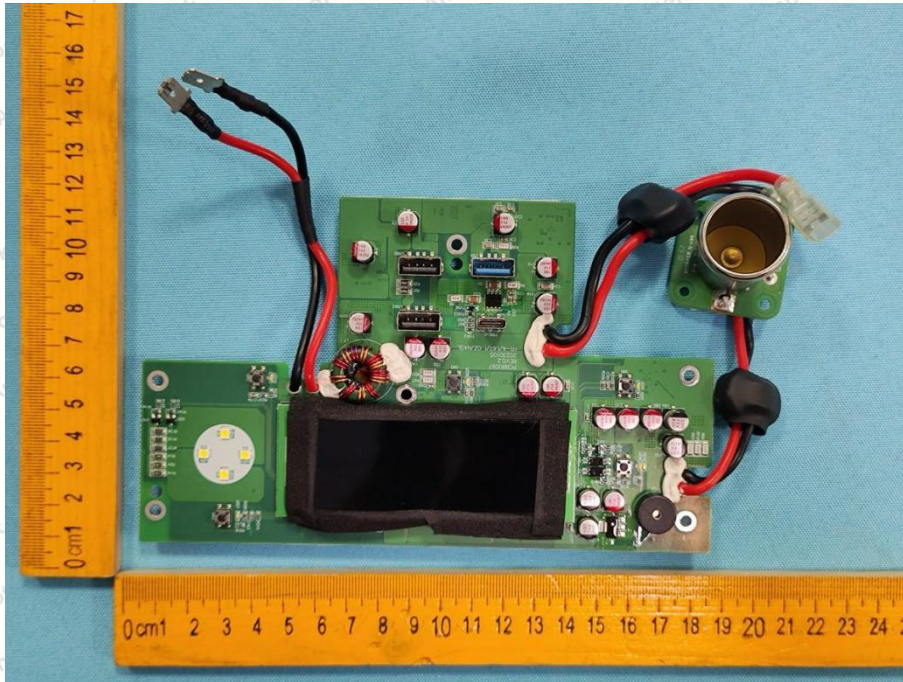

Appendix III -- Internal Photograph

ANT

Shenzhen Anbotek Compliance Laboratory Limited

Address: 1/F., Building D, Sogood Science and Technology Park, Sanwei Community, Hangcheng Street, Bao'an District, Shenzhen, Guangdong, China.
Tel: (86) 0755-26066440 Fax: (86) 0755-26014772 Email: service@anbotek.com