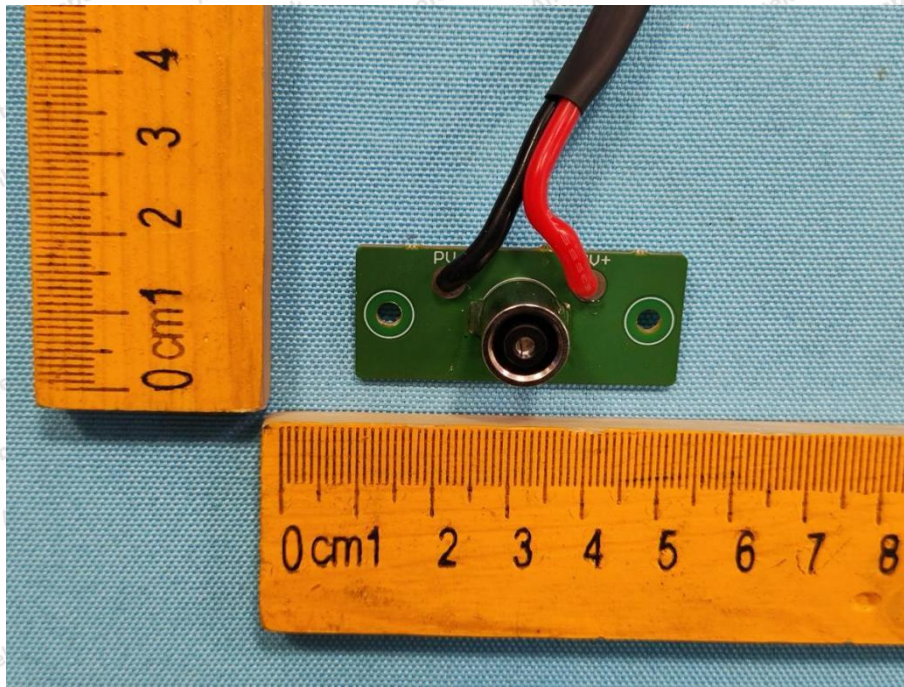

Shenzhen Anbotek Compliance Laboratory Limited

Address: 1/F., Building D, Sogood Science and Technology Park, Sanwei Community, Hangcheng Street, Bao'an District, Shenzhen, Guangdong, China.
Tel: (86) 0755-26066440 Fax: (86) 0755-26014772 Email: service@anbotek.com

Hotline
400-003-0500
www.anbotek.com.cn