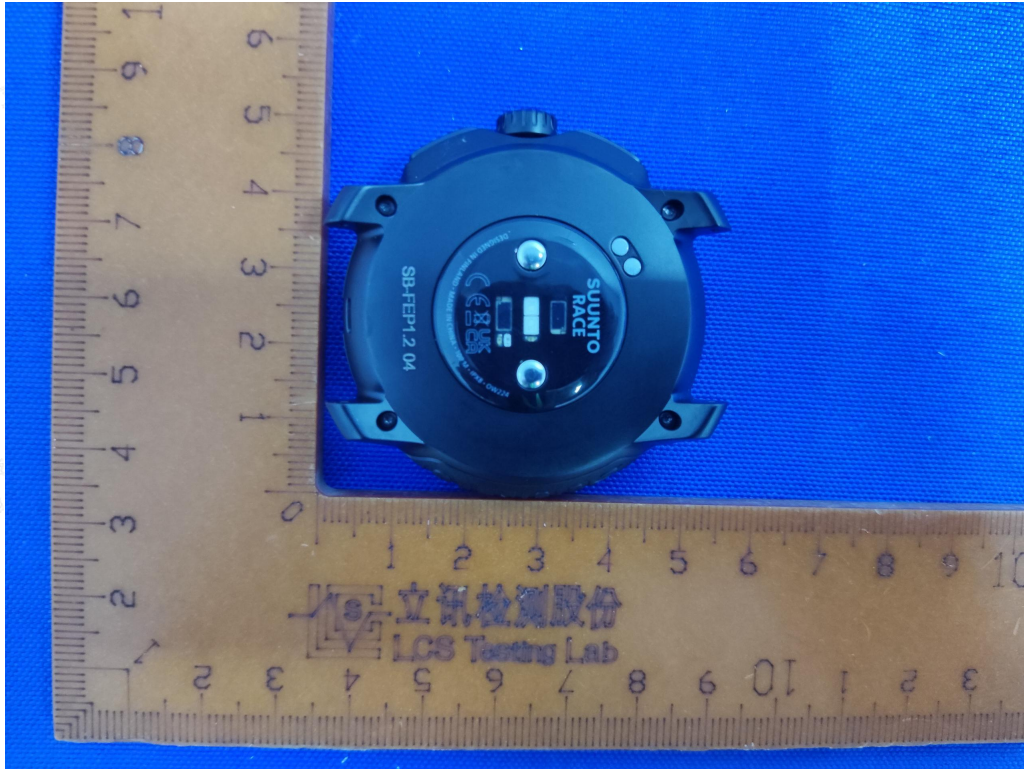

LABEL AND LOCATION

FCC ID: 2BBLIOW224

The product adopts electronic label