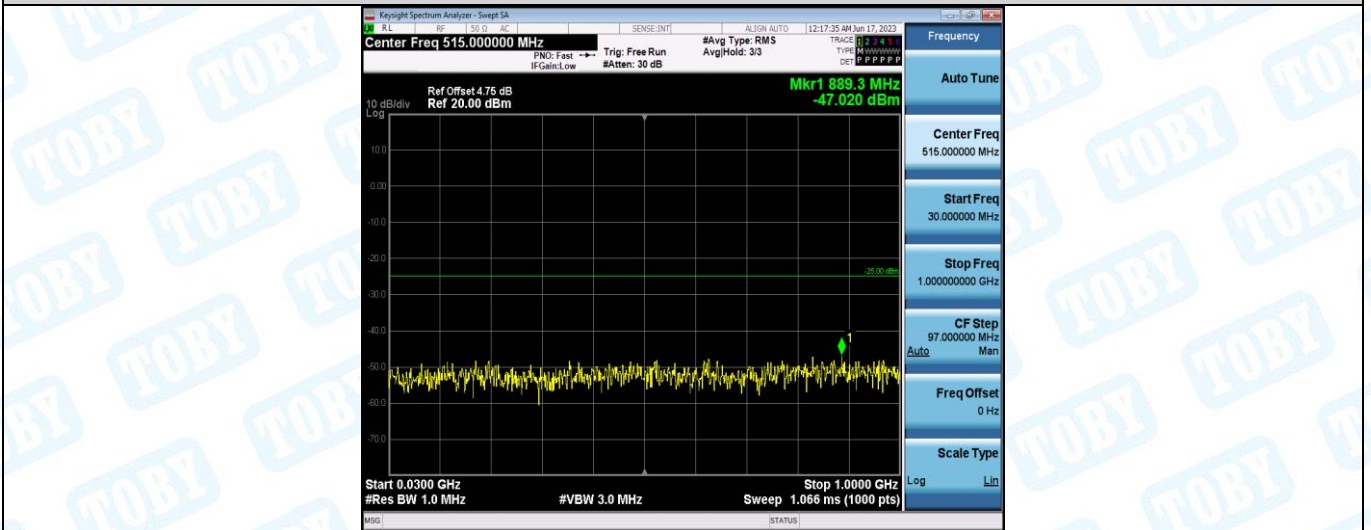

Band41-10MHz-16QAM-40620-1RB#0-Range3:30~1000MHz