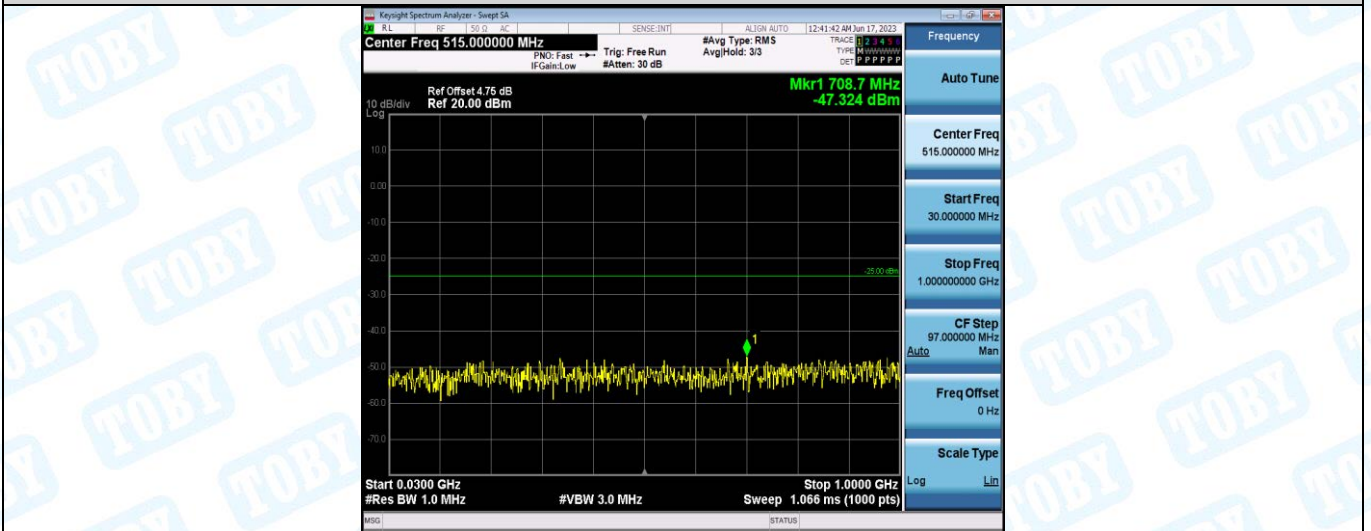

Band41-20MHz-16QAM-40620-1RB#0-Range1:30~1000MHz