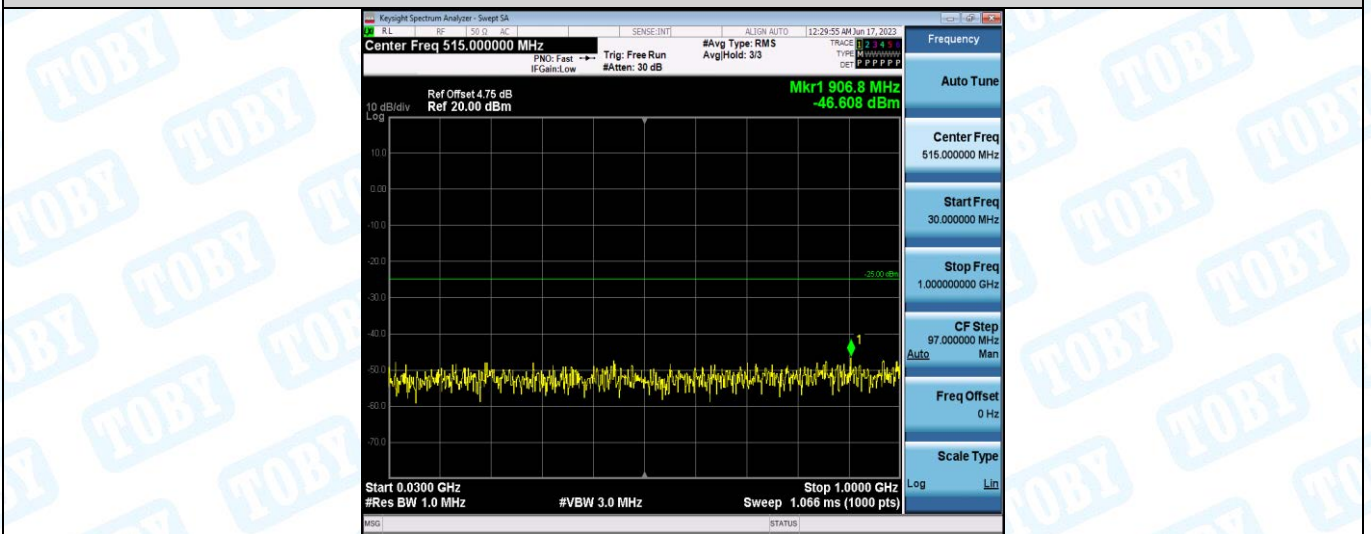

Band41-15MHz-QPSK-40620-1RB#0-Range3:30~1000MHz