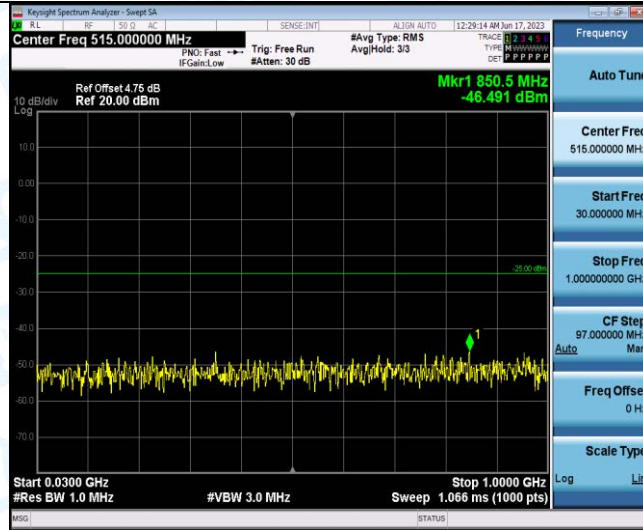

Band41-15MHz-16QAM-40165-1RB#0-Range3:30~1000MHz