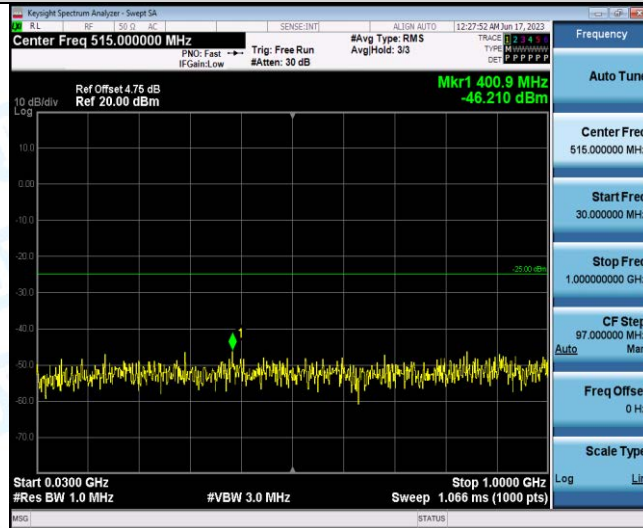

Band41-15MHz-QPSK-40165-1RB#0-Range1:30~1000MHz