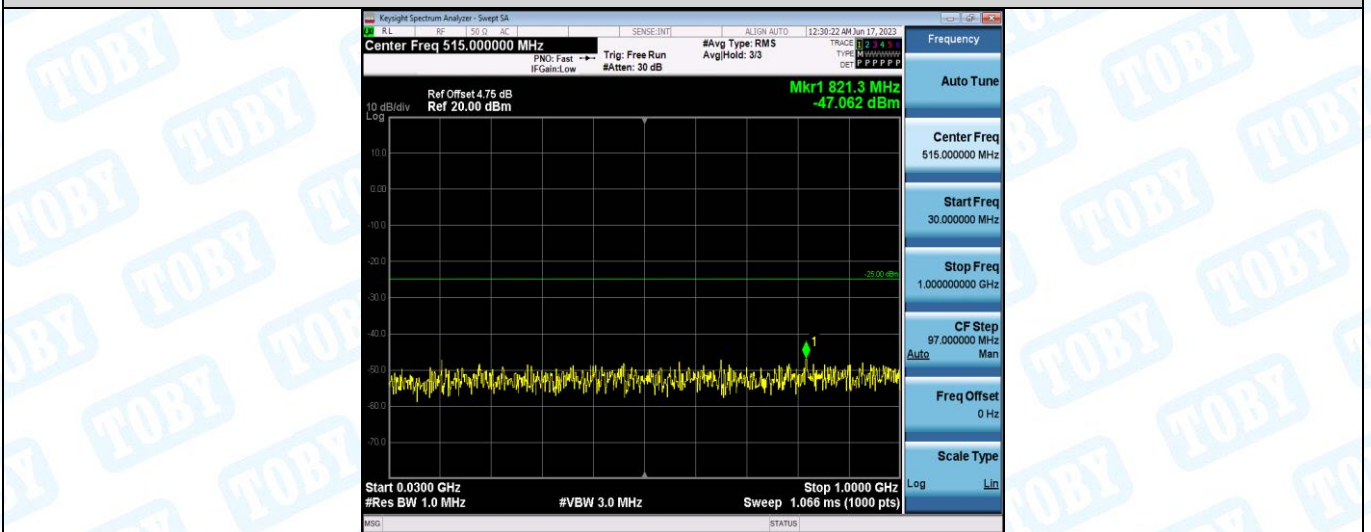

Band41-15MHz-16QAM-40620-1RB#0-Range1:30~1000MHz