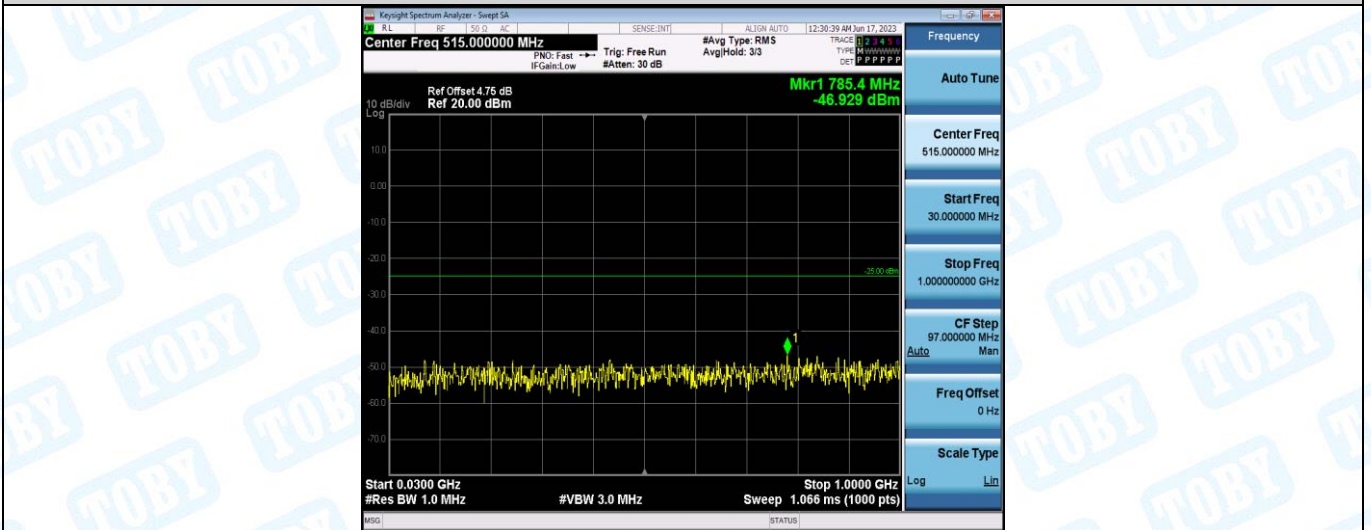

Band41-15MHz-16QAM-40620-1RB#0-Range3:30~1000MHz