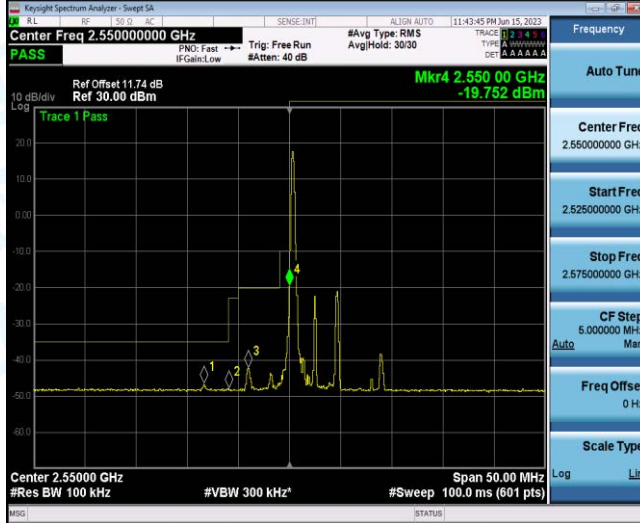

Test Graphs

Band41-5MHz-QPSK-40215-1RB#0