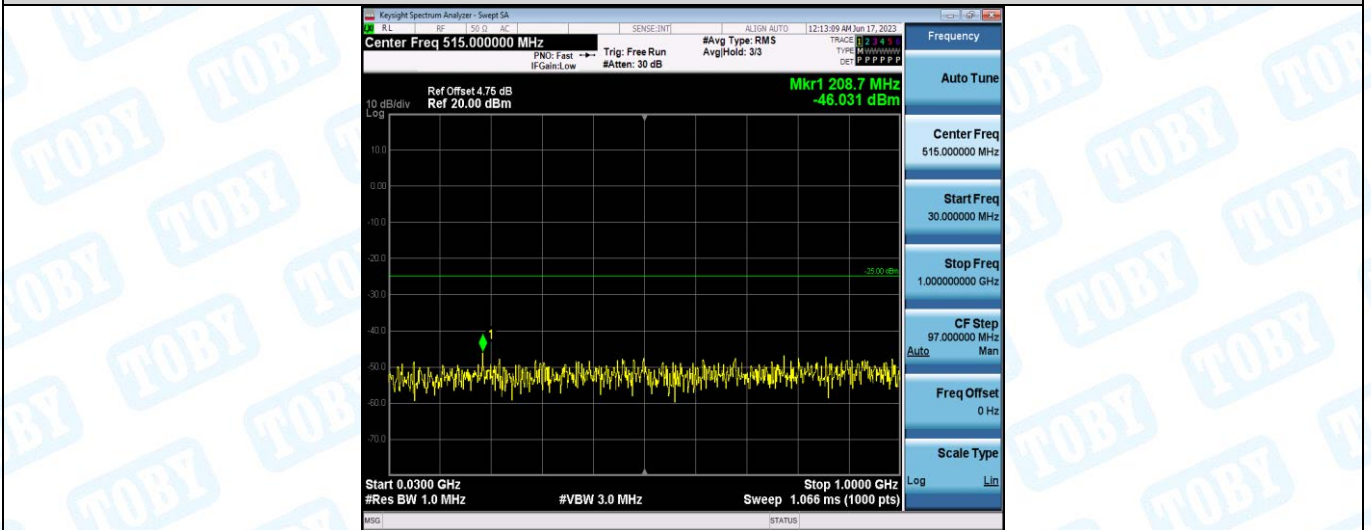

Band41-5MHz-16QAM-40620-1RB#0-Range1:30~1000MHz