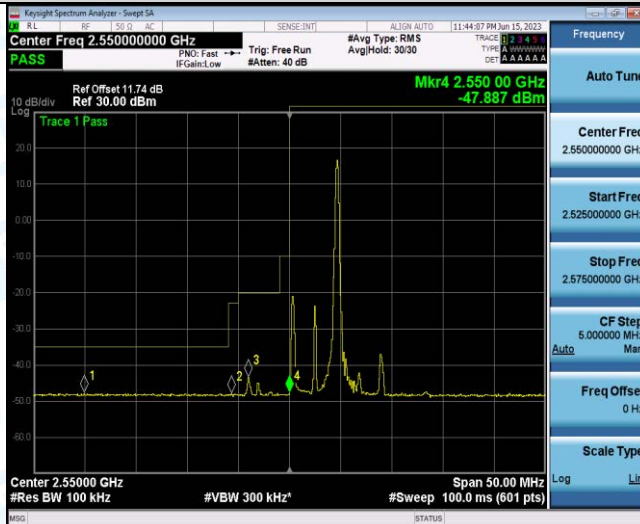

Band41-5MHz-QPSK-40215-1RB#24