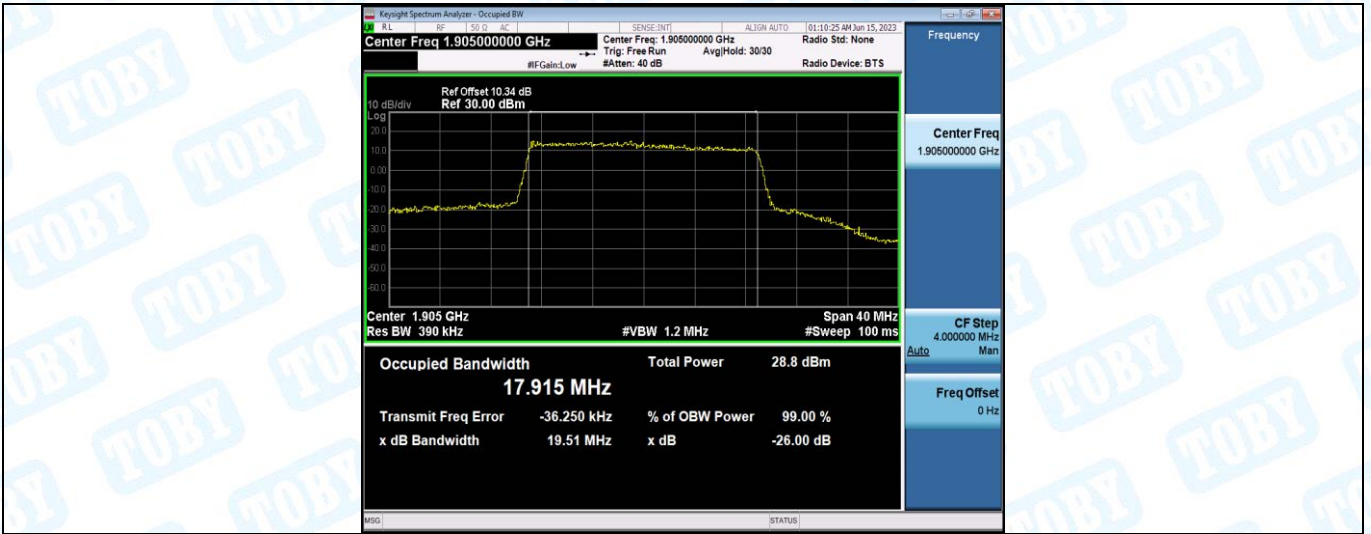

Band25-20MHz-QPSK-26590-100RB#0

Band25-20MHz-16QAM-26140-100RB#0

Band25-20MHz-16QAM-26365-100RB#0

Band25-20MHz-16QAM-26590-100RB#0

4. Band Edge

Test Result

Band	Bandwidth	Modulation	Channel	RB Config.	Result (dBm)	Verdict
Band25	1.4MHz	QPSK	26047	1RB#0	-18.20	PASS
Band25	1.4MHz	QPSK	26047	1RB#5	-40.01	PASS
Band25	1.4MHz	QPSK	26047	6RB#0	-22.25	PASS
Band25	1.4MHz	QPSK	26683	1RB#0	-55.55	PASS
Band25	1.4MHz	QPSK	26683	1RB#5	-53.07	PASS
Band25	1.4MHz	QPSK	26683	6RB#0	-15.94	PASS
Band25	1.4MHz	16QAM	26047	1RB#0	-20.68	PASS
Band25	1.4MHz	16QAM	26047	1RB#5	-41.41	PASS
Band25	1.4MHz	16QAM	26047	6RB#0	-24.49	PASS
Band25	1.4MHz	16QAM	26683	1RB#0	-42.68	PASS
Band25	1.4MHz	16QAM	26683	1RB#5	-18.04	PASS
Band25	1.4MHz	16QAM	26683	6RB#0	-18.45	PASS
Band25	3MHz	QPSK	26055	1RB#0	-32.84	PASS
Band25	3MHz	QPSK	26055	1RB#14	-48.63	PASS
Band25	3MHz	QPSK	26055	15RB#0	-23.36	PASS
Band25	3MHz	QPSK	26675	1RB#0	-50.86	PASS
Band25	3MHz	QPSK	26675	1RB#14	-57.12	PASS
Band25	3MHz	QPSK	26675	15RB#0	-16.38	PASS
Band25	3MHz	16QAM	26055	1RB#0	-27.03	PASS
Band25	3MHz	16QAM	26055	1RB#14	-48.57	PASS
Band25	3MHz	16QAM	26055	15RB#0	-26.13	PASS
Band25	3MHz	16QAM	26675	1RB#0	-50.98	PASS
Band25	3MHz	16QAM	26675	1RB#14	-16.84	PASS
Band25	3MHz	16QAM	26675	15RB#0	-20.12	PASS
Band25	5MHz	QPSK	26065	1RB#0	-16.47	PASS
Band25	5MHz	QPSK	26065	1RB#24	-49.82	PASS
Band25	5MHz	QPSK	26065	25RB#0	-21.17	PASS
Band25	5MHz	QPSK	26665	1RB#0	-48.27	PASS
Band25	5MHz	QPSK	26665	1RB#24	-47.84	PASS
Band25	5MHz	QPSK	26665	25RB#0	-19.95	PASS
Band25	5MHz	16QAM	26065	1RB#0	-17.30	PASS
Band25	5MHz	16QAM	26065	1RB#24	-50.13	PASS
Band25	5MHz	16QAM	26065	25RB#0	-23.76	PASS