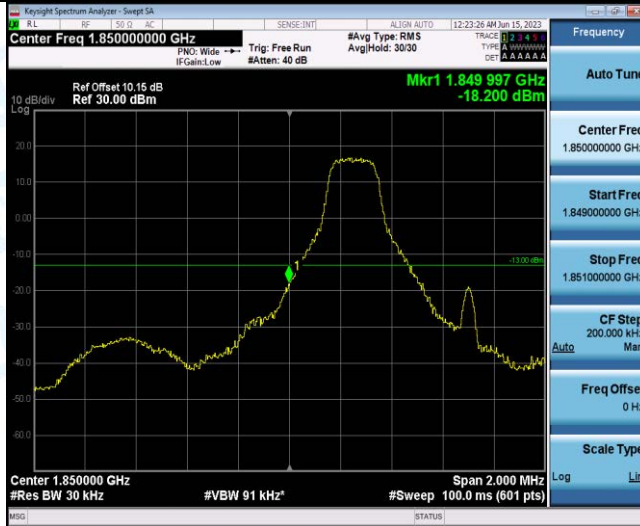

Test Graphs

Band25-1.4MHz-QPSK-26047-1RB#0