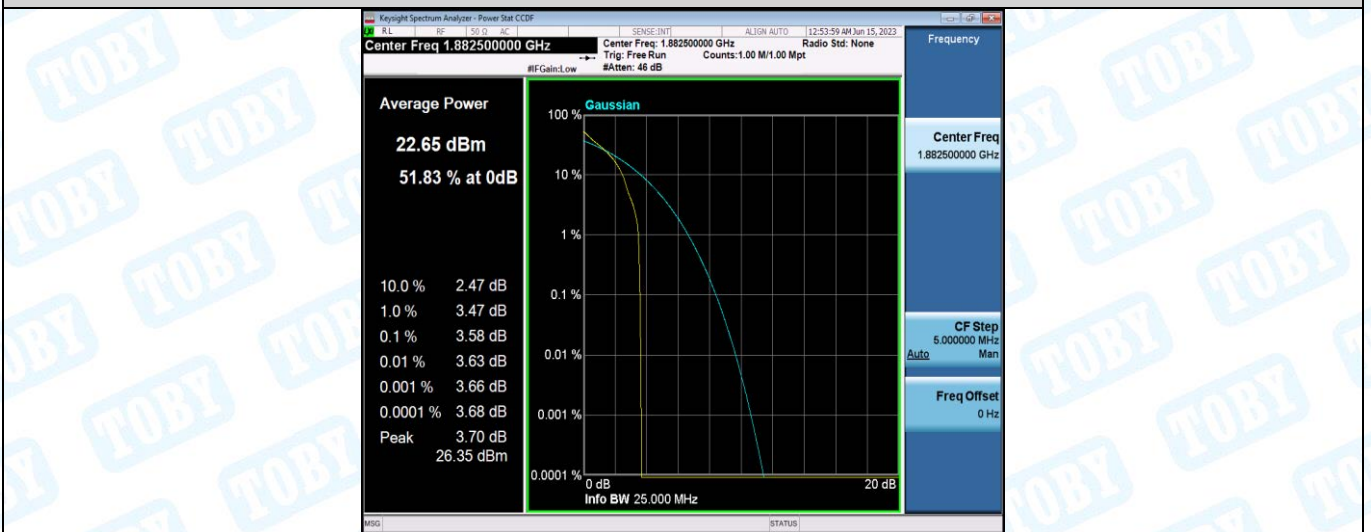

Band25-10MHz-QPSK-26365-1RB#0