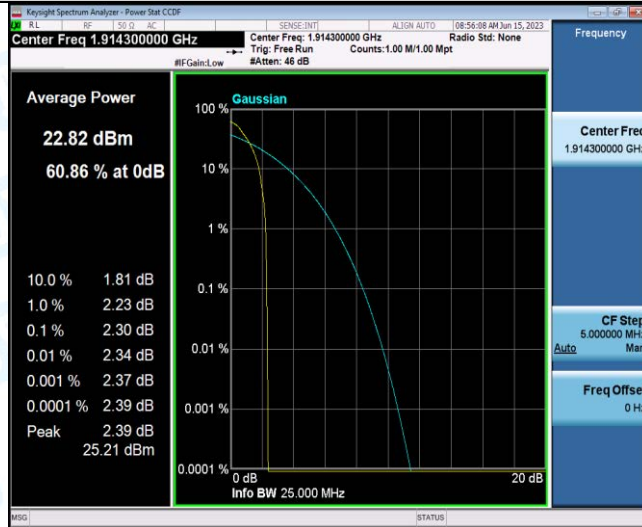

Band25-1.4MHz-QPSK-26683-1RB#0