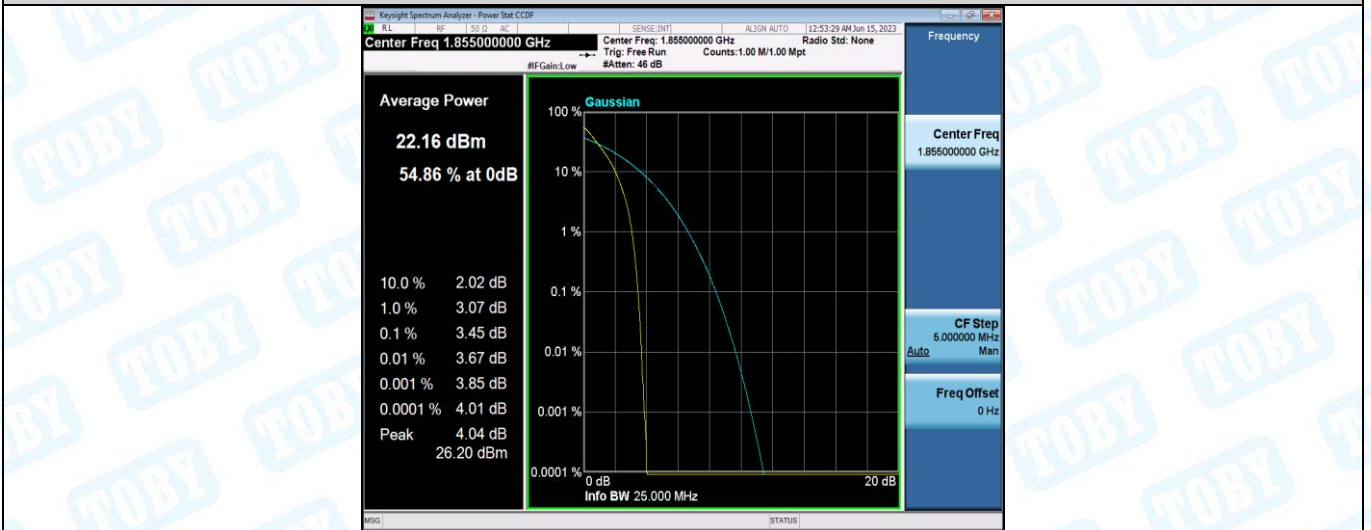

Band25-10MHz-QPSK-26090-50RB#0