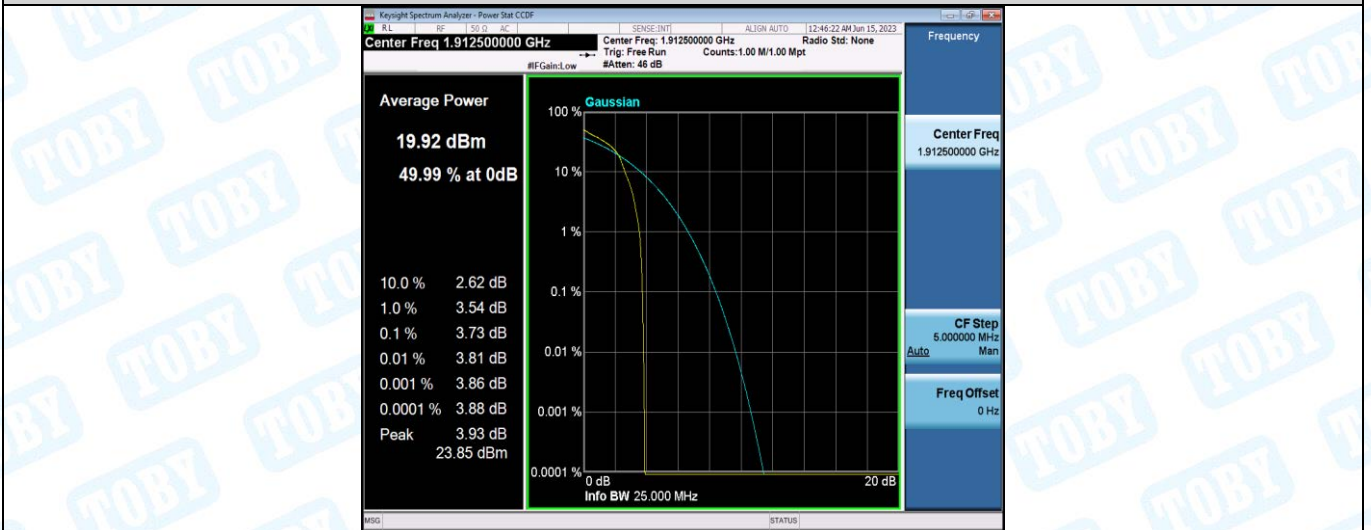

Band25-5MHz-QPSK-26665-25RB#0

Band25-5MHz-16QAM-26065-1RB#0

Band25-5MHz-16QAM-26065-25RB#0

Band25-5MHz-16QAM-26365-1RB#0

Band25-5MHz-16QAM-26365-25RB#0

Band25-5MHz-16QAM-26665-1RB#0

Band25-5MHz-16QAM-26665-25RB#0