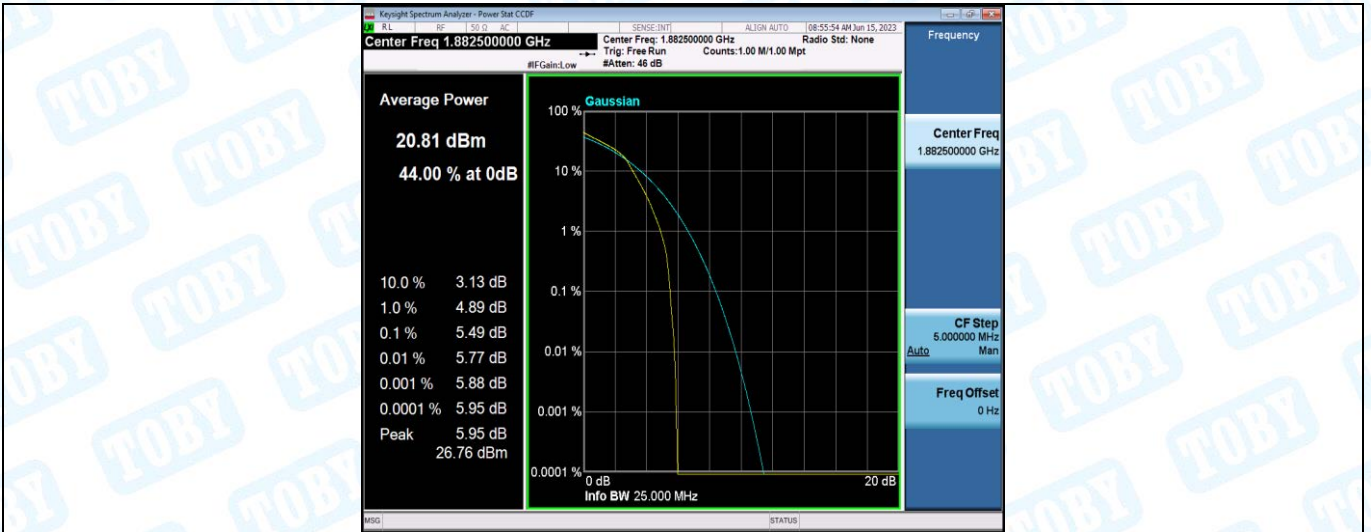

Band25-1.4MHz-16QAM-26365-6RB#0