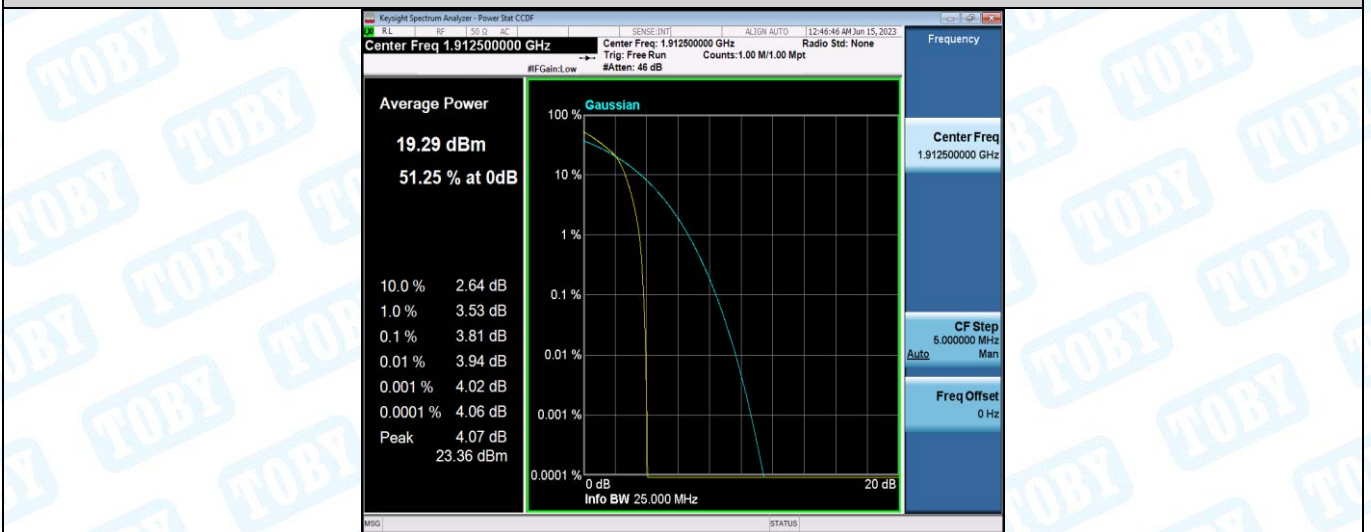

Band25-5MHz-QPSK-26665-25RB#0

Band25-5MHz-16QAM-26065-1RB#0

Band25-5MHz-16QAM-26065-25RB#0

Band25-5MHz-16QAM-26365-1RB#0

Band25-5MHz-16QAM-26365-25RB#0

Band25-5MHz-16QAM-26665-1RB#0

Band25-5MHz-16QAM-26665-25RB#0