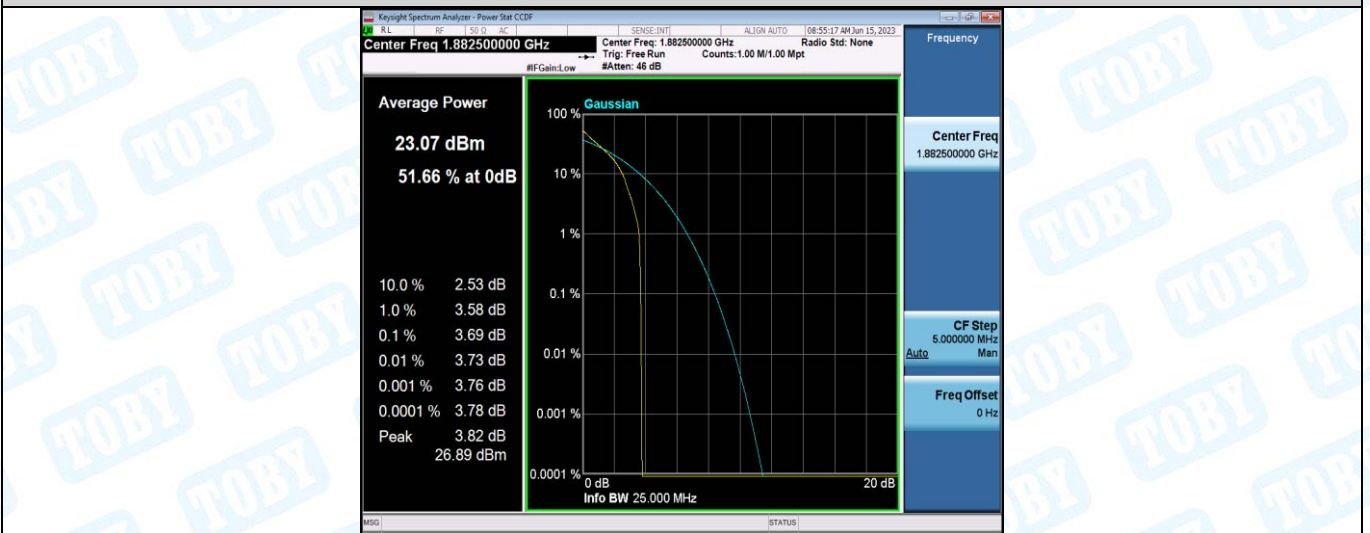

Band25-1.4MHz-QPSK-26365-1RB#0