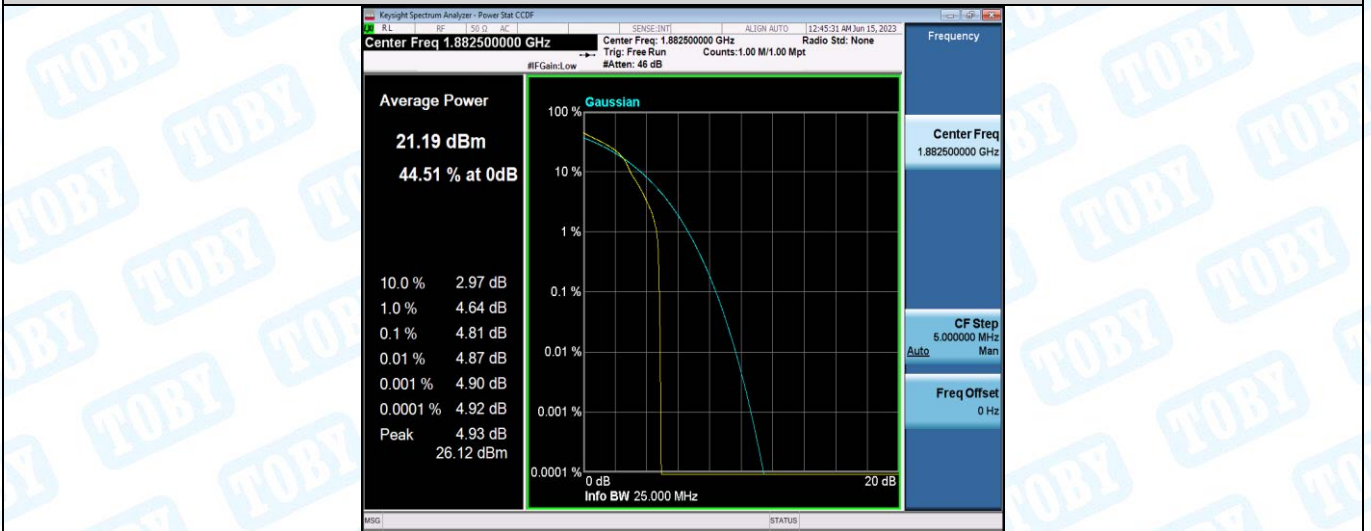

Band25-5MHz-QPSK-26665-25RB#0

Band25-5MHz-16QAM-26065-1RB#0

Band25-5MHz-16QAM-26065-25RB#0

Band25-5MHz-16QAM-26365-1RB#0

Band25-5MHz-16QAM-26365-25RB#0

Band25-5MHz-16QAM-26665-1RB#0

Band25-5MHz-16QAM-26665-25RB#0