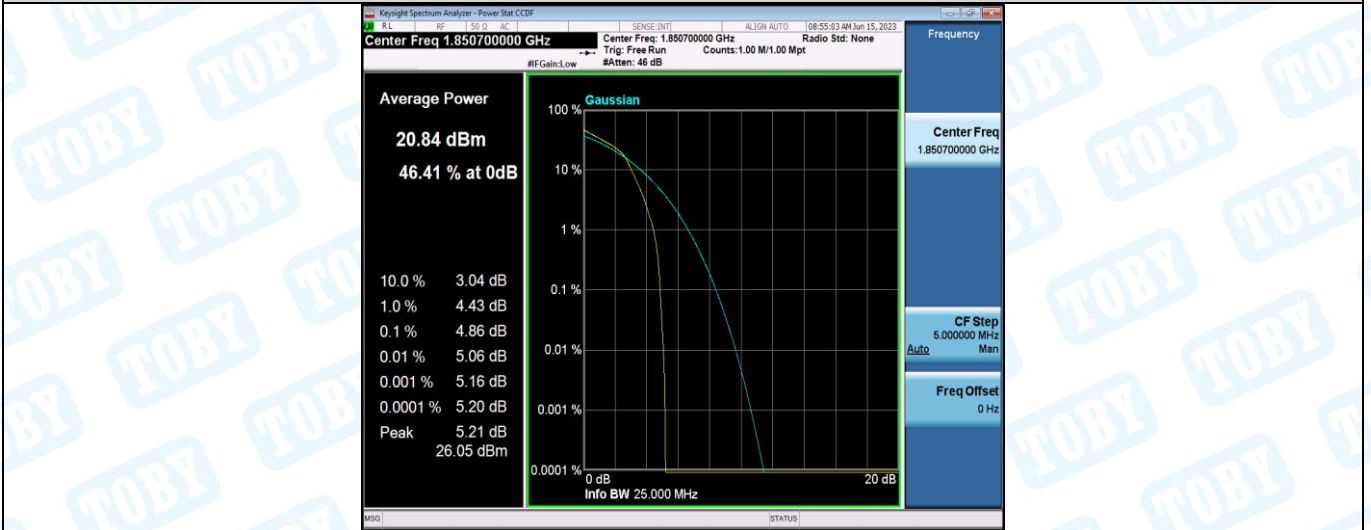

Band25-1.4MHz-16QAM-26047-6RB#0