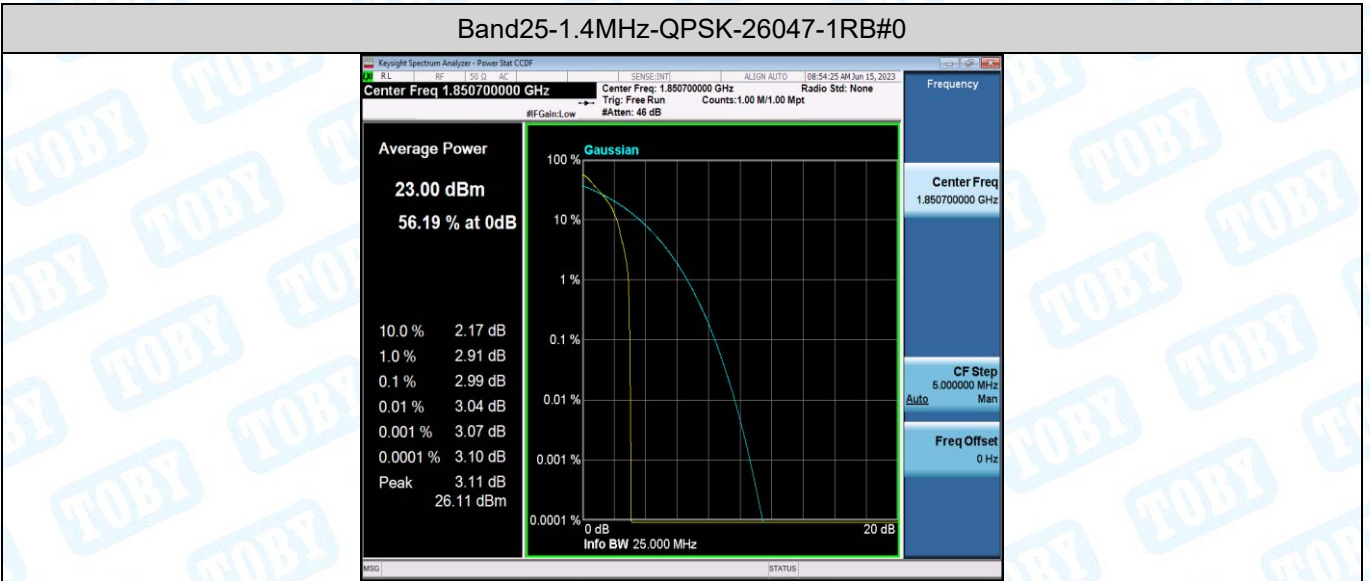

Test Graphs

Band25-1.4MHz-QPSK-26047-1RB#0