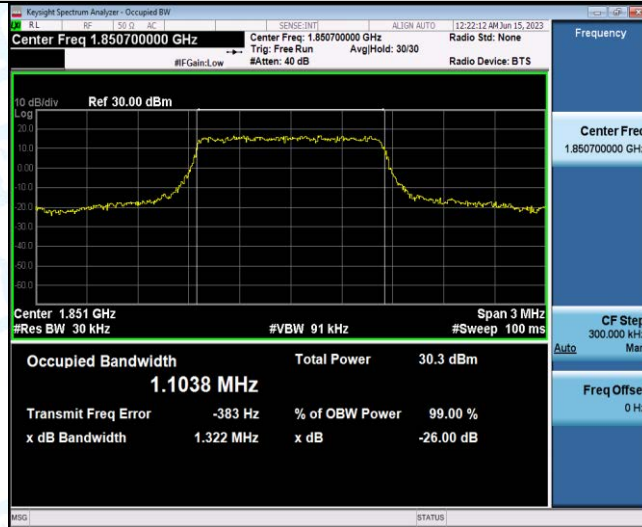

Test Graphs

Band25-1.4MHz-QPSK-26047-6RB#0