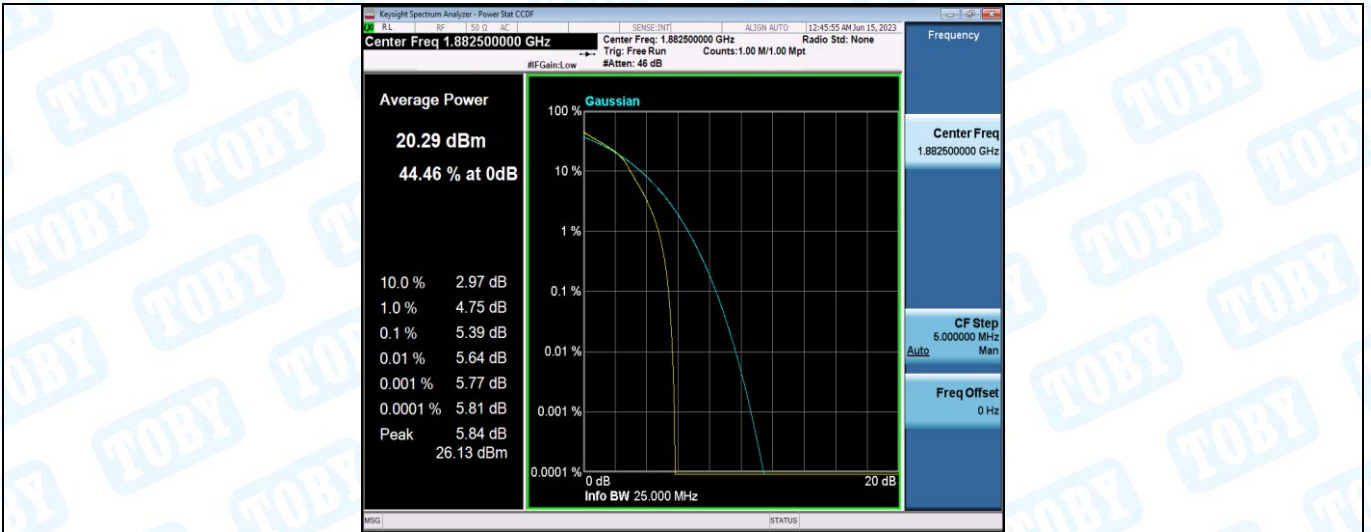

Band25-5MHz-QPSK-26665-25RB#0

Band25-5MHz-16QAM-26065-1RB#0

Band25-5MHz-16QAM-26065-25RB#0

Band25-5MHz-16QAM-26365-1RB#0

Band25-5MHz-16QAM-26365-25RB#0

Band25-5MHz-16QAM-26665-1RB#0

Band25-5MHz-16QAM-26665-25RB#0