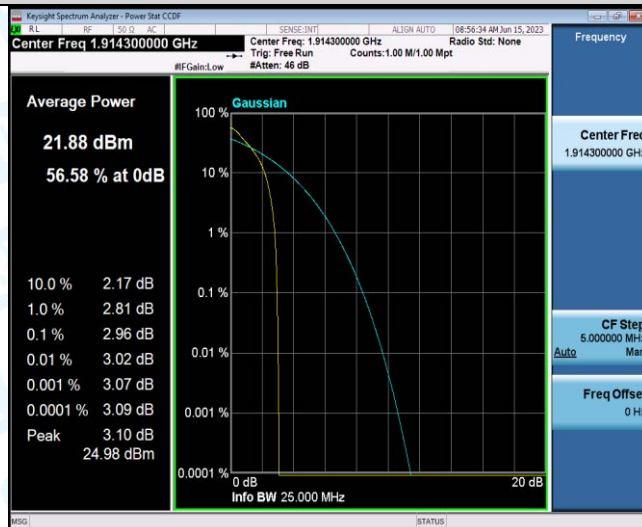

Band25-1.4MHz-QPSK-26683-6RB#0

Band25-1.4MHz-16QAM-26047-1RB#0