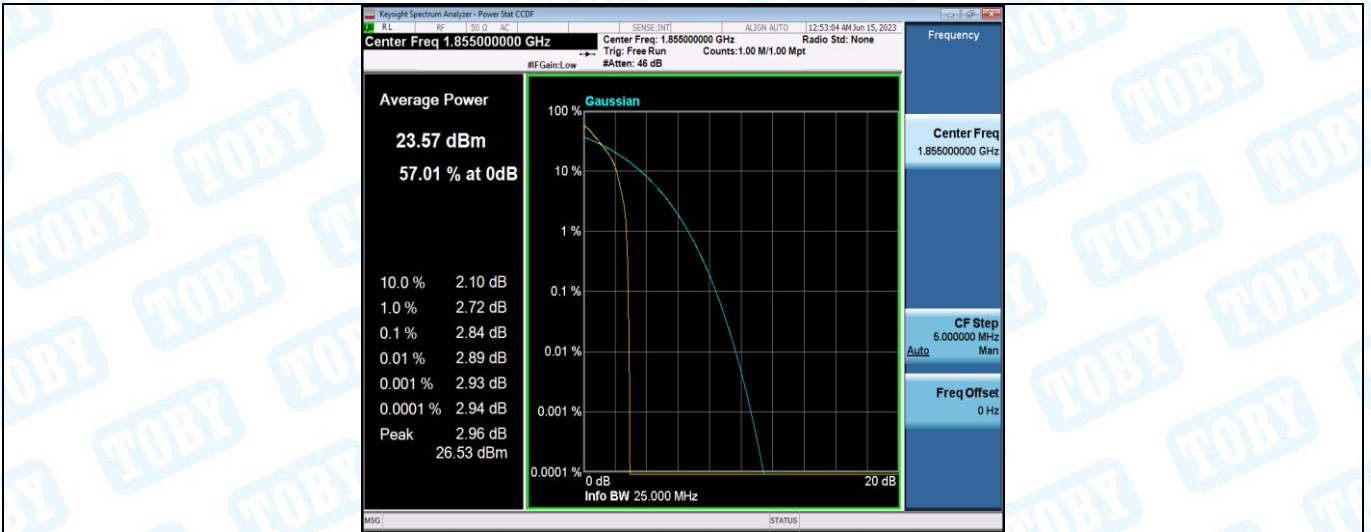

Band25-10MHz-QPSK-26090-1RB#0