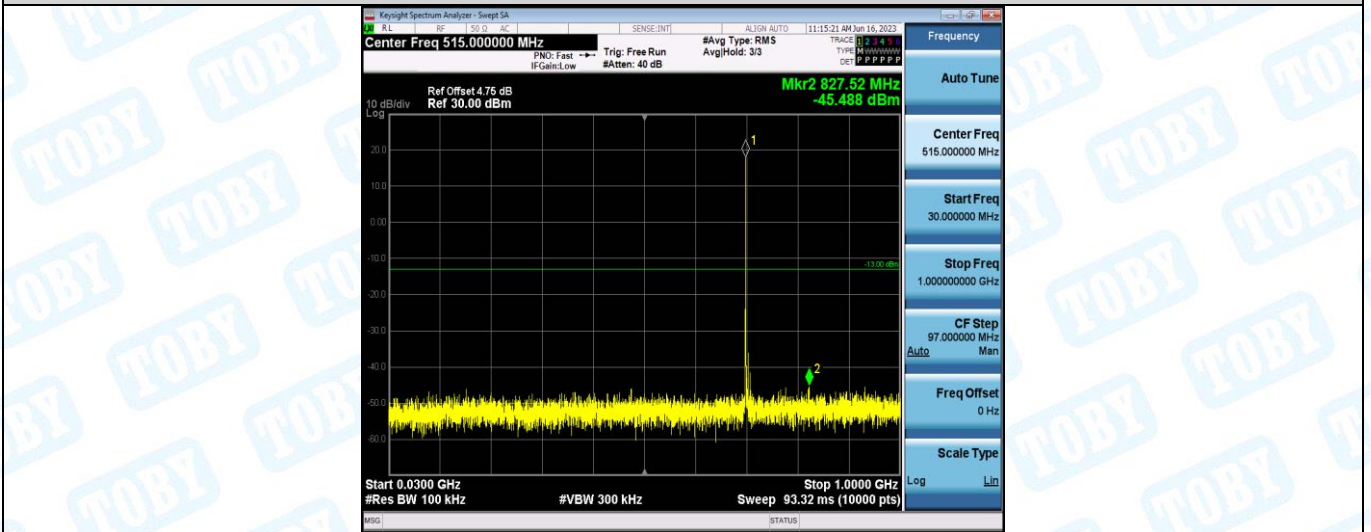

Band12-10MHz-16QAM-23130-1RB#0-Range1:30~1000MHz