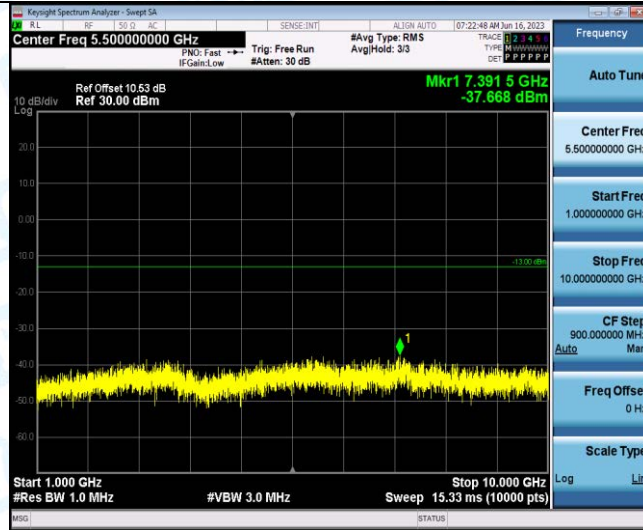

Band12-1.4MHz-16QAM-23173-1RB#0-Range1:30~1000MHz