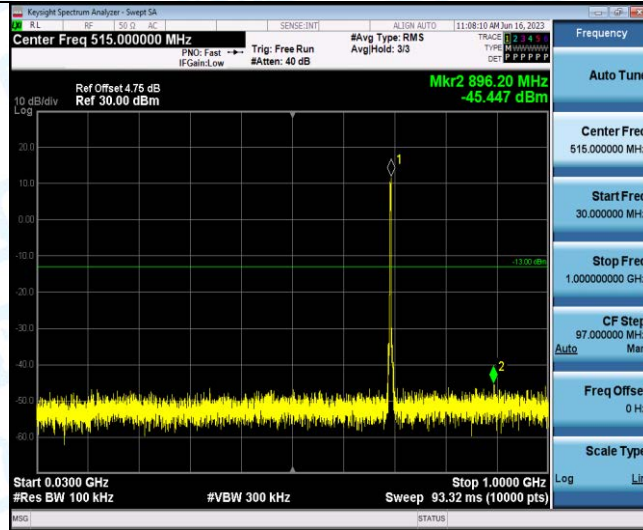

Band12-3MHz-QPSK-23025-1RB#0-Range2:1000~10000MHz