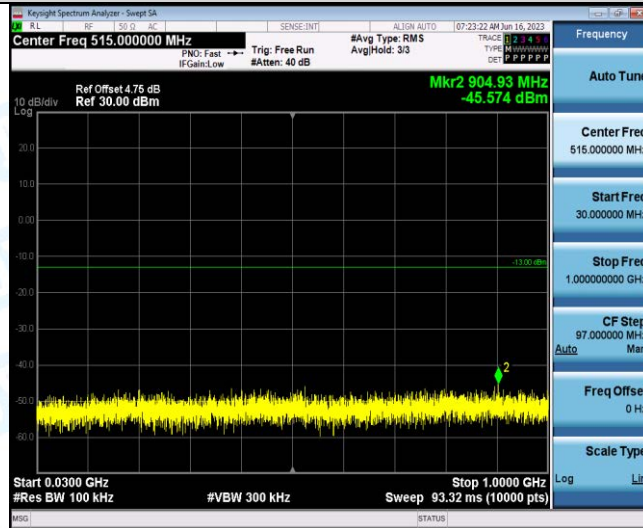

Band12-1.4MHz-16QAM-23095-1RB#0-Range1:30~1000MHz

Band12-1.4MHz-16QAM-23095-1RB#0-Range2:1000~10000MHz

Band12-1.4MHz-16QAM-23173-1RB#0-Range1:30~1000MHz

Band12-1.4MHz-16QAM-23173-1RB#0-Range2:1000~10000MHz