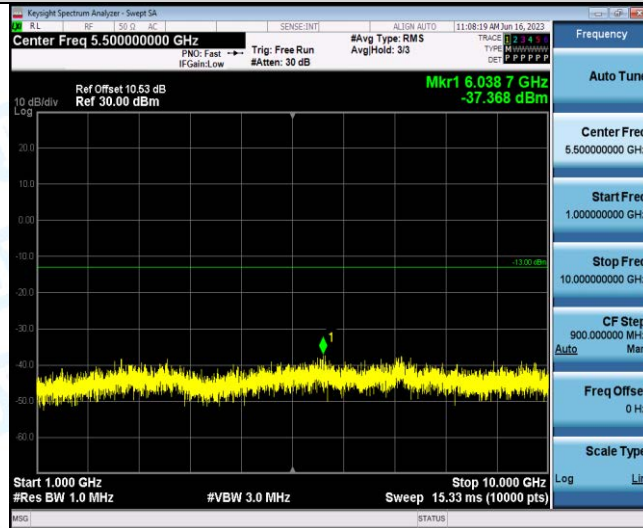

Band12-3MHz-QPSK-23095-1RB#0-Range1:30~1000MHz