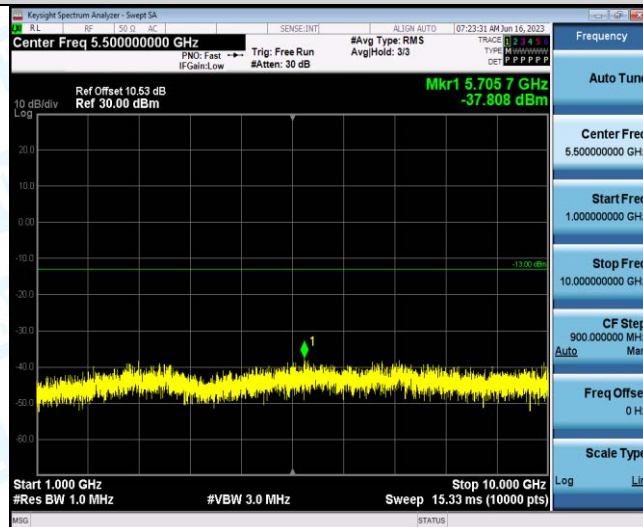

Band12-1.4MHz-16QAM-23095-1RB#0-Range1:30~1000MHz

Band12-1.4MHz-16QAM-23095-1RB#0-Range2:1000~10000MHz

Band12-1.4MHz-16QAM-23173-1RB#0-Range1:30~1000MHz

Band12-1.4MHz-16QAM-23173-1RB#0-Range2:1000~10000MHz