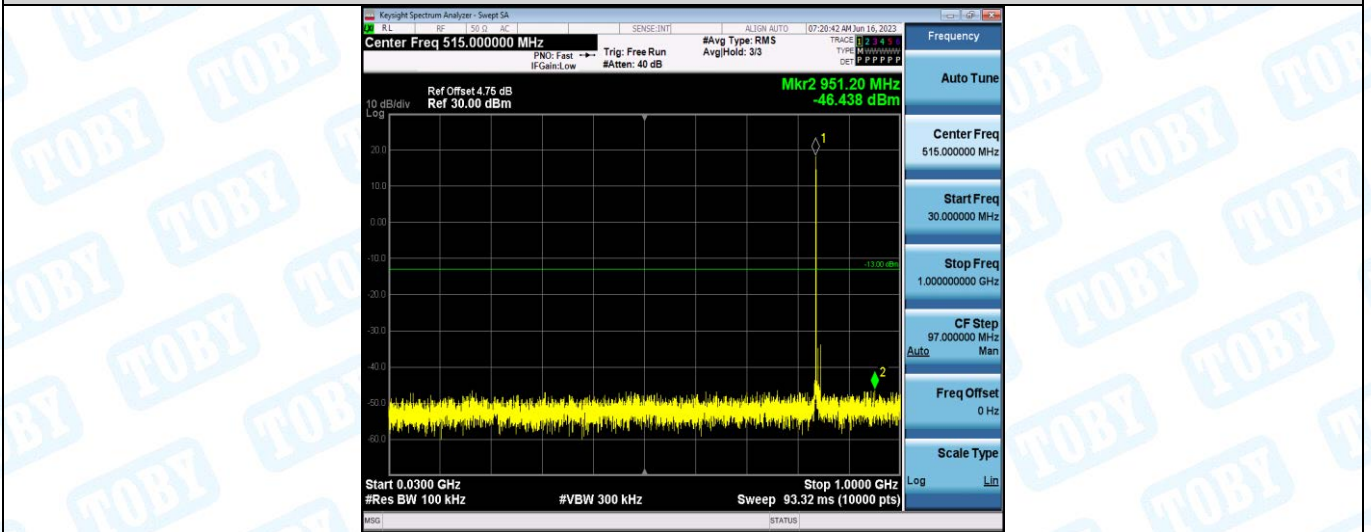

Band5-10MHz-16QAM-20600-1RB#0-Range1:30~1000MHz