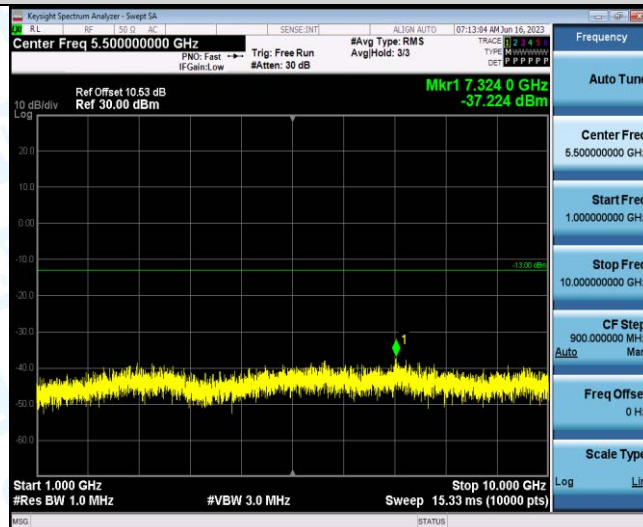

Band5-1.4MHz-QPSK-20643-1RB#0-Range2:1000~10000MHz

Band5-1.4MHz-16QAM-20407-1RB#0-Range1:30~1000MHz