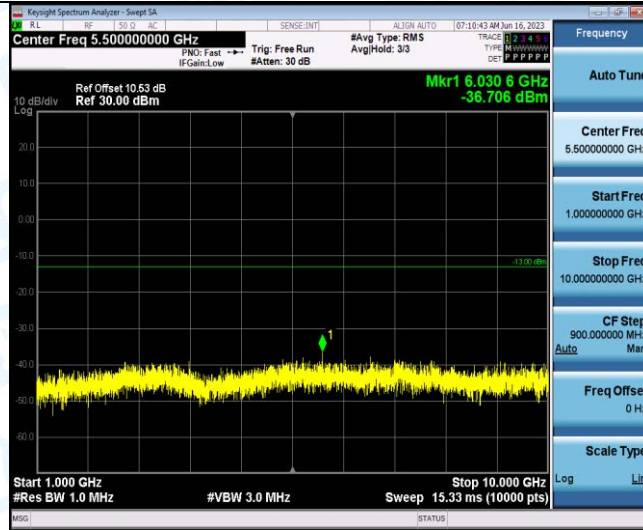

Band5-1.4MHz-16QAM-20643-1RB#0-Range1:30~1000MHz