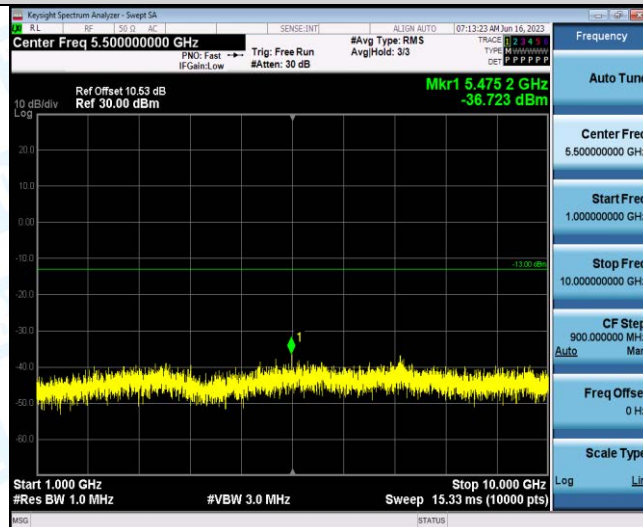

Band5-3MHz-QPSK-20415-1RB#0-Range1:30~1000MHz