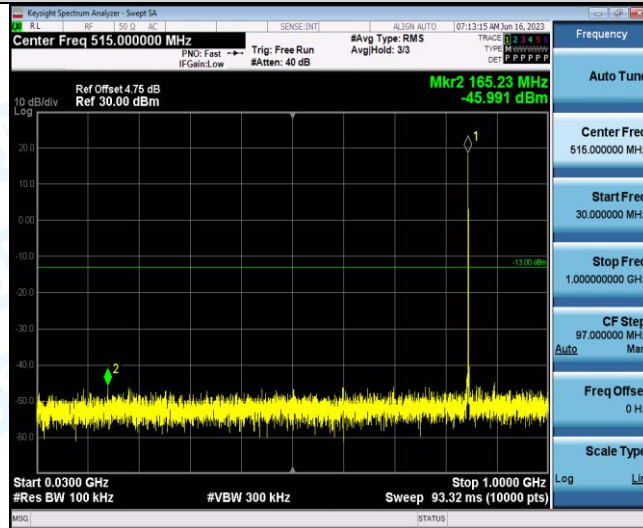

Band5-1.4MHz-16QAM-20643-1RB#0-Range2:1000~10000MHz