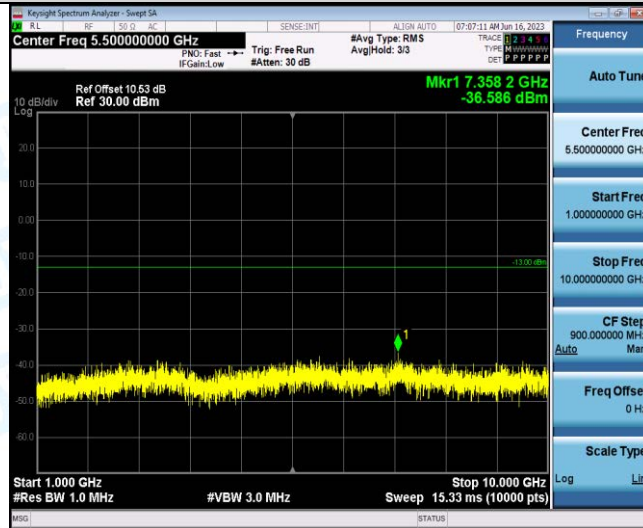

Band5-1.4MHz-QPSK-20643-1RB#0-Range1:30~1000MHz

Band5-1.4MHz-QPSK-20643-1RB#0-Range2:1000~10000MHz

Band5-1.4MHz-16QAM-20407-1RB#0-Range1:30~1000MHz

Band5-1.4MHz-16QAM-20407-1RB#0-Range2:1000~10000MHz

Band5-1.4MHz-16QAM-20525-1RB#0-Range1:30~10000MHz