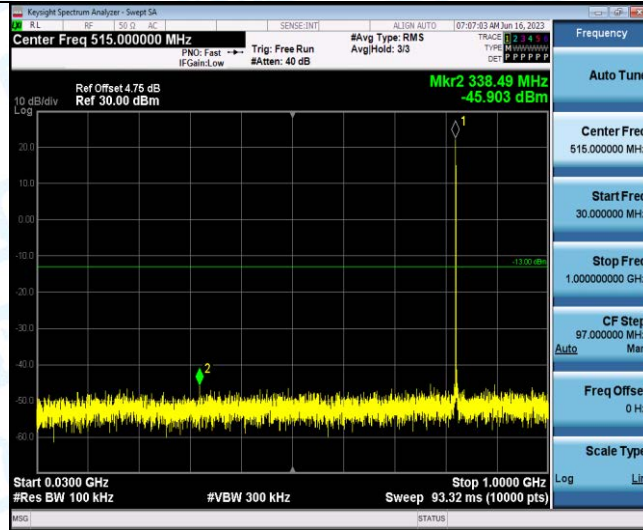

Band5-1.4MHz-16QAM-20407-1RB#0-Range2:1000~10000MHz