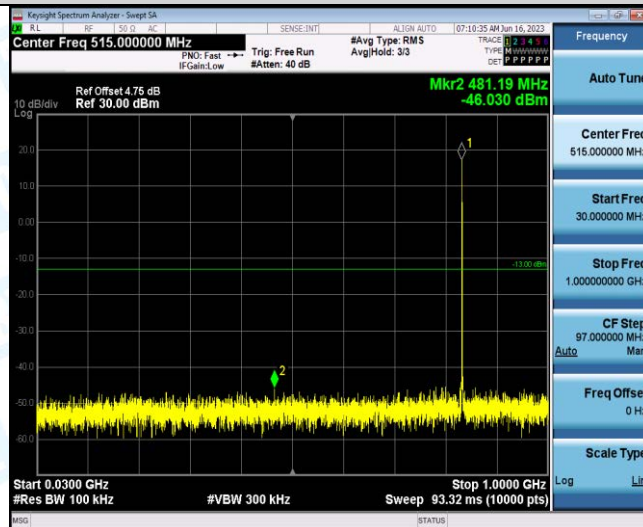

Band5-1.4MHz-QPSK-20643-1RB#0-Range1:30~1000MHz

Band5-1.4MHz-QPSK-20643-1RB#0-Range2:1000~10000MHz

Band5-1.4MHz-16QAM-20407-1RB#0-Range1:30~1000MHz

Band5-1.4MHz-16QAM-20407-1RB#0-Range2:1000~10000MHz

Band5-1.4MHz-16QAM-20525-1RB#0-Range1:30~10000MHz