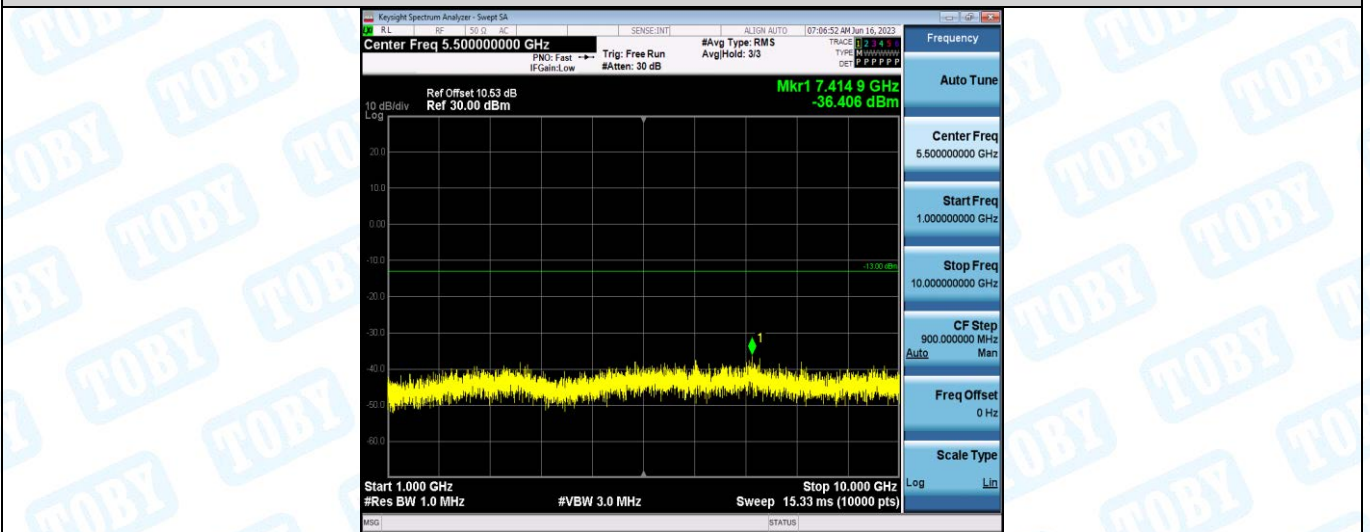

Band5-1.4MHz-QPSK-20407-1RB#0-Range2:1000~10000MHz