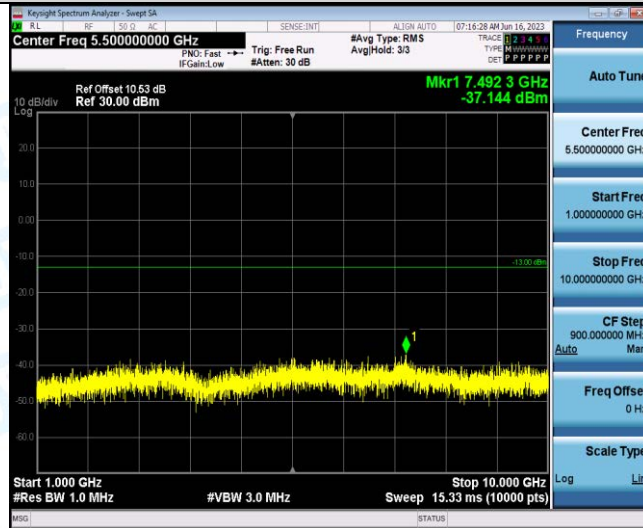

Band5-5MHz-16QAM-20525-1RB#0-Range1:30~1000MHz