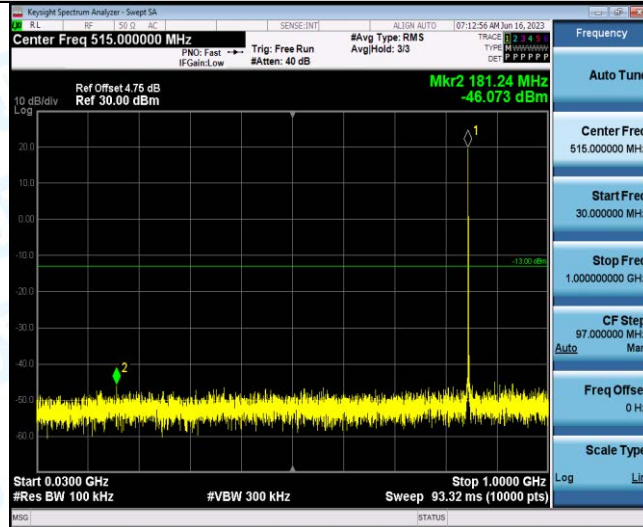

Band5-1.4MHz-QPSK-20643-1RB#0-Range1:30~1000MHz