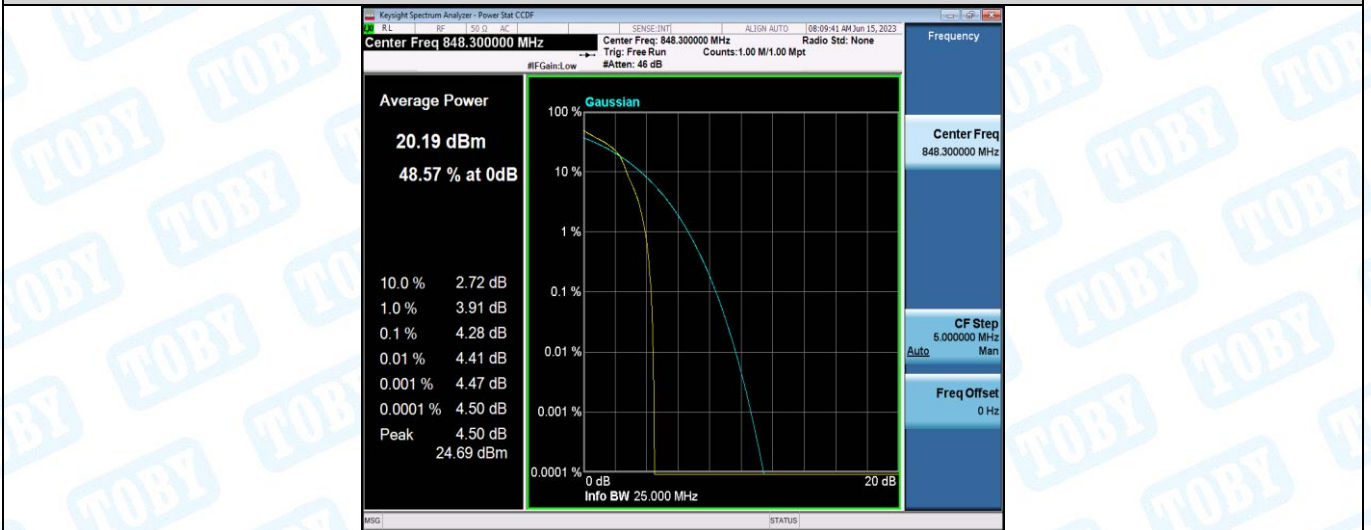

Band5-1.4MHz-16QAM-20407-6RB#0

Band5-1.4MHz-16QAM-20525-1RB#0

Band5-1.4MHz-16QAM-20525-6RB#0

Band5-1.4MHz-16QAM-20643-1RB#0

Band5-1.4MHz-16QAM-20643-6RB#0

Band5-3MHz-QPSK-20415-1RB#0

Band5-3MHz-QPSK-20635-1RB#0