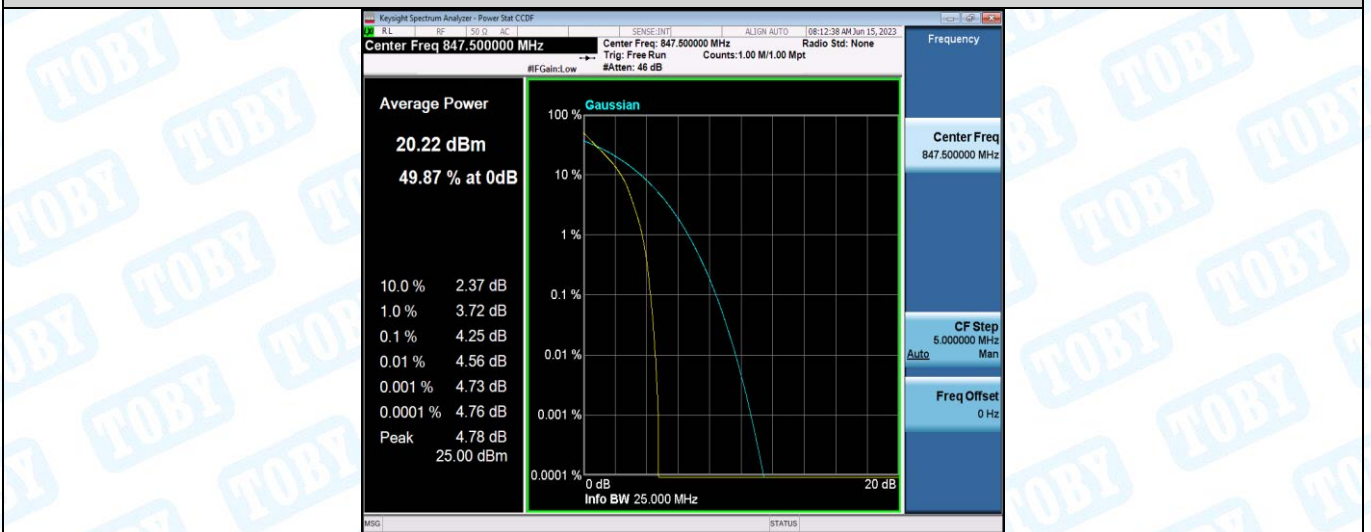

Band5-3MHz-QPSK-20635-15RB#0