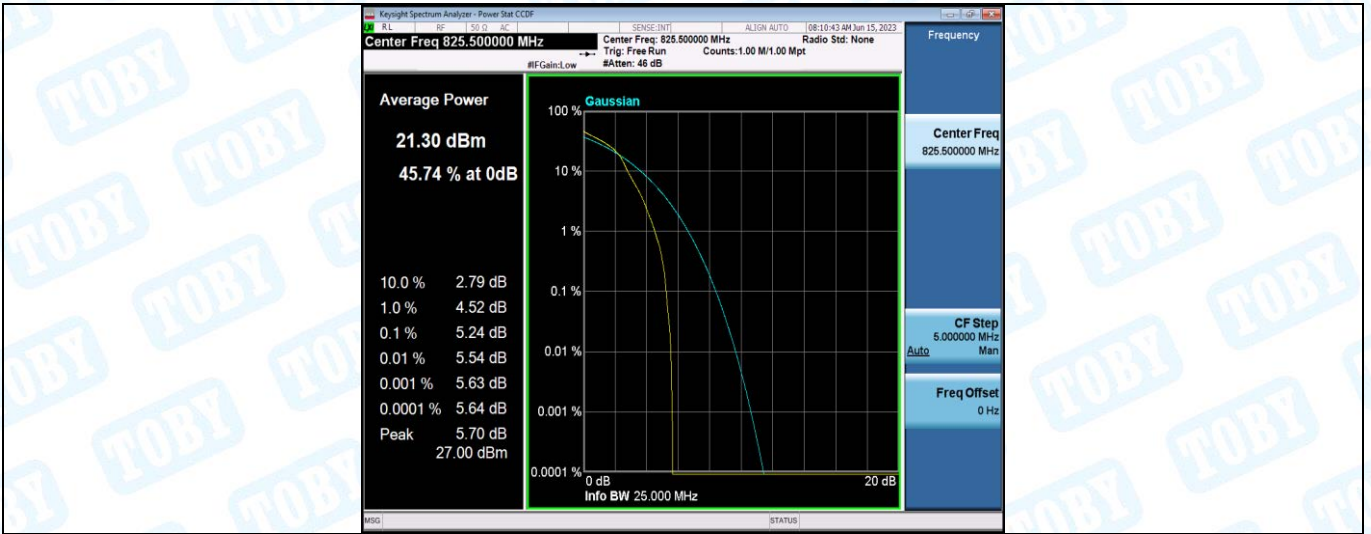

Band5-3MHz-16QAM-20415-1RB#0