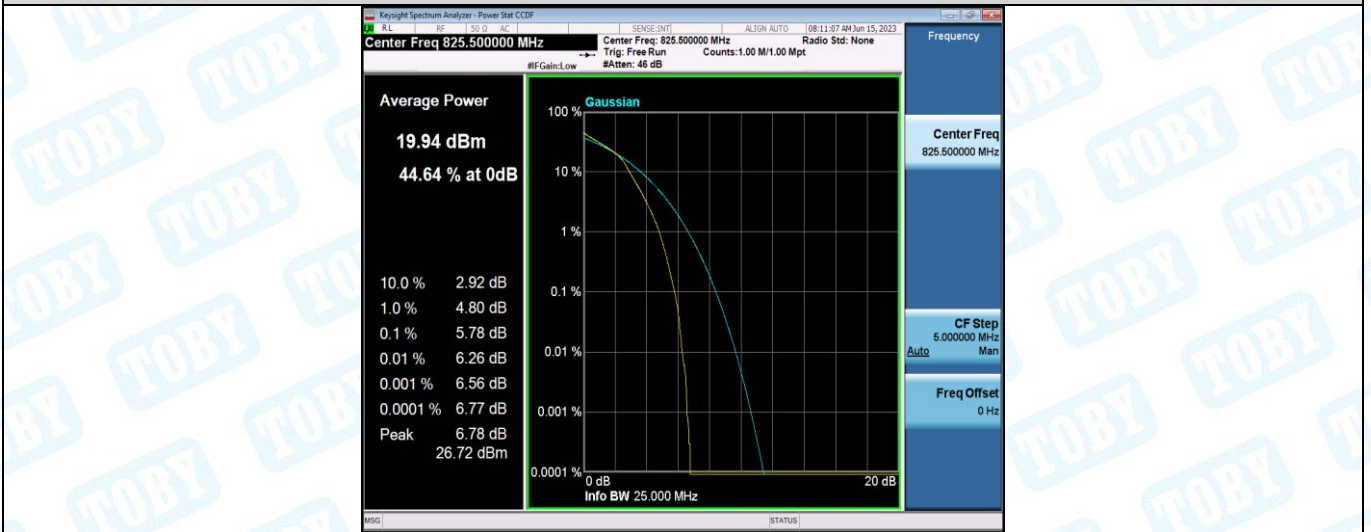

Band5-3MHz-16QAM-20415-15RB#0