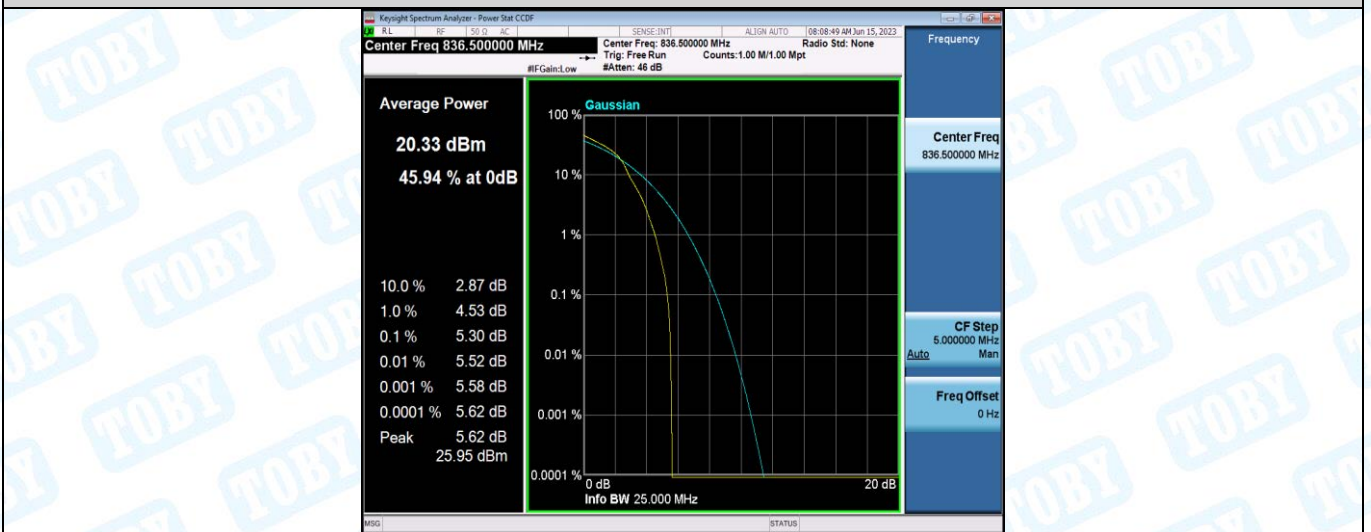

Band5-1.4MHz-16QAM-20525-1RB#0