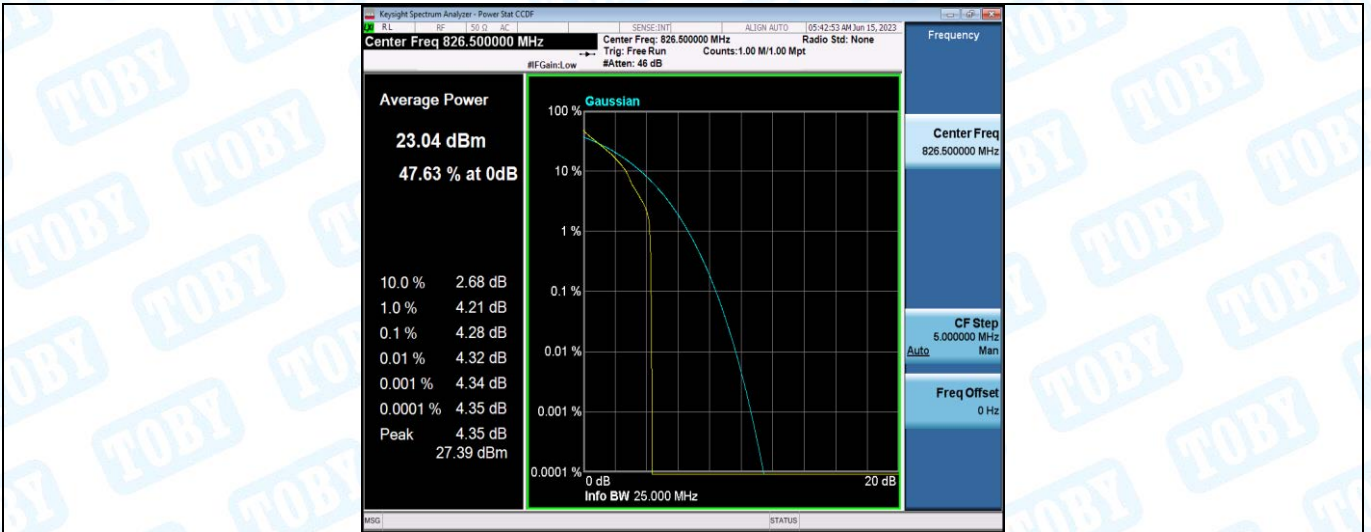

Band5-5MHz-QPSK-20425-1RB#0