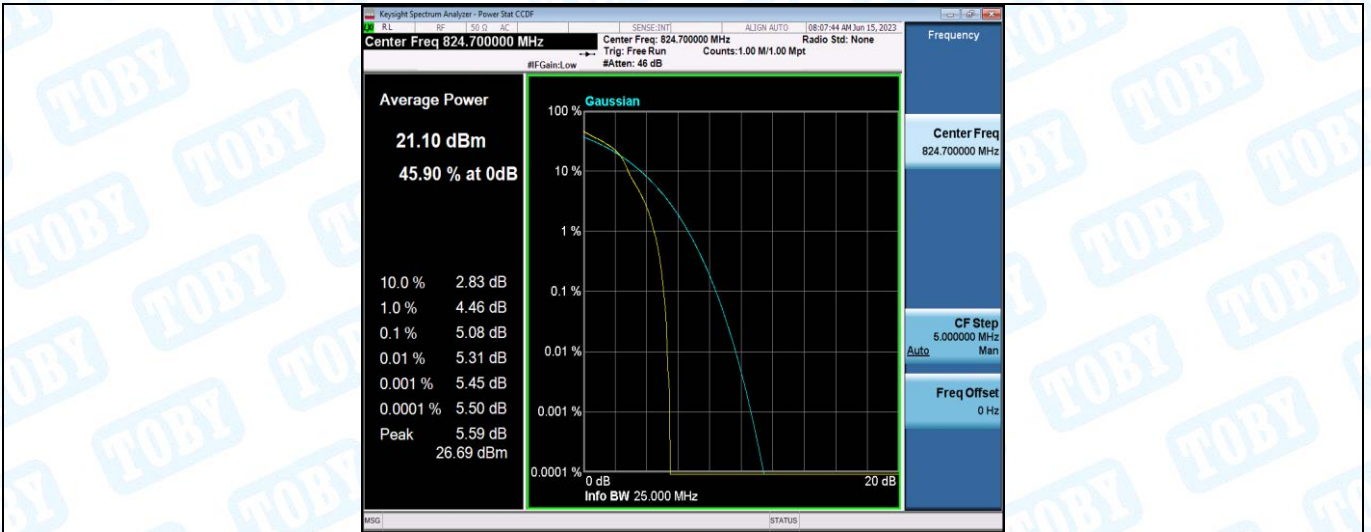

Test Graphs

Band5-1.4MHz-QPSK-20407-1RB#0

Band5-1.4MHz-QPSK-20407-6RB#0

Band5-1.4MHz-QPSK-20525-1RB#0

Band5-1.4MHz-QPSK-20525-6RB#0

Band5-1.4MHz-QPSK-20643-1RB#0

Band5-1.4MHz-QPSK-20643-6RB#0

Band5-1.4MHz-16QAM-20407-1RB#0