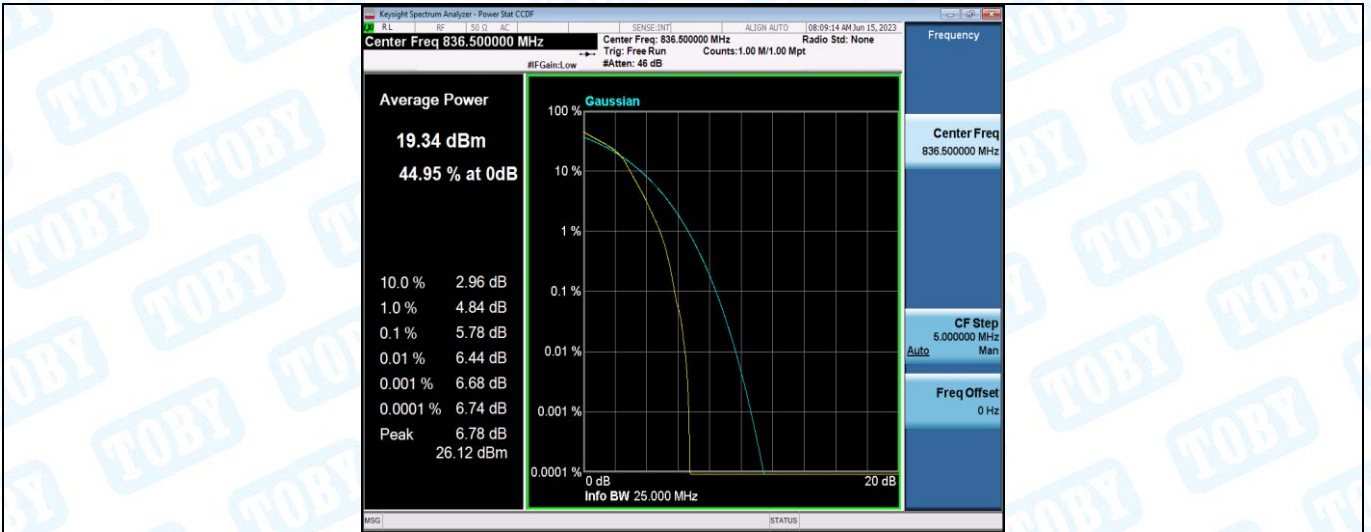

Band5-1.4MHz-16QAM-20525-6RB#0