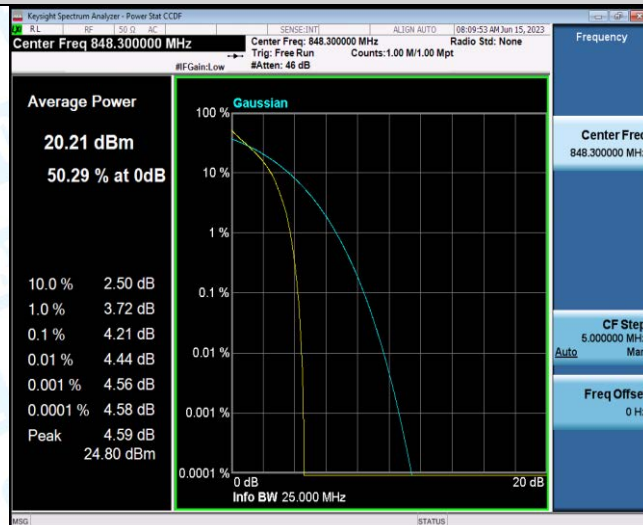

Test Graphs

Band5-1.4MHz-QPSK-20407-1RB#0

Band5-1.4MHz-QPSK-20407-6RB#0

Band5-1.4MHz-QPSK-20525-1RB#0

Band5-1.4MHz-QPSK-20525-6RB#0

Band5-1.4MHz-QPSK-20643-1RB#0

Band5-1.4MHz-QPSK-20643-6RB#0

Band5-1.4MHz-16QAM-20407-1RB#0