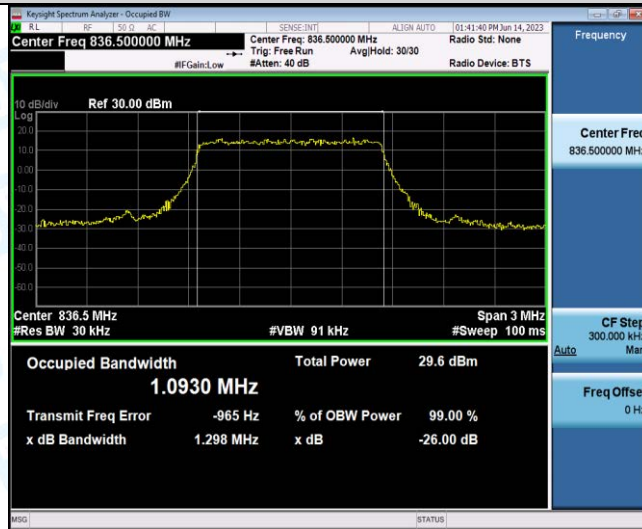

Band5-1.4MHz-QPSK-20525-6RB#0