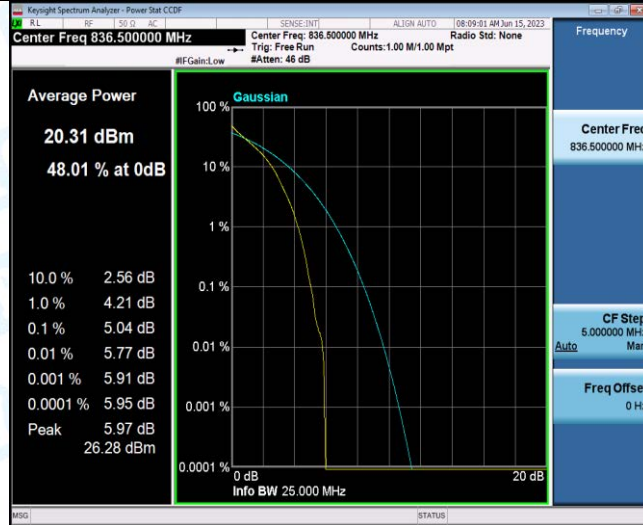

Test Graphs

Band5-1.4MHz-QPSK-20407-1RB#0

Band5-1.4MHz-QPSK-20407-6RB#0

Band5-1.4MHz-QPSK-20525-1RB#0

Band5-1.4MHz-QPSK-20525-6RB#0

Band5-1.4MHz-QPSK-20643-1RB#0

Band5-1.4MHz-QPSK-20643-6RB#0

Band5-1.4MHz-16QAM-20407-1RB#0