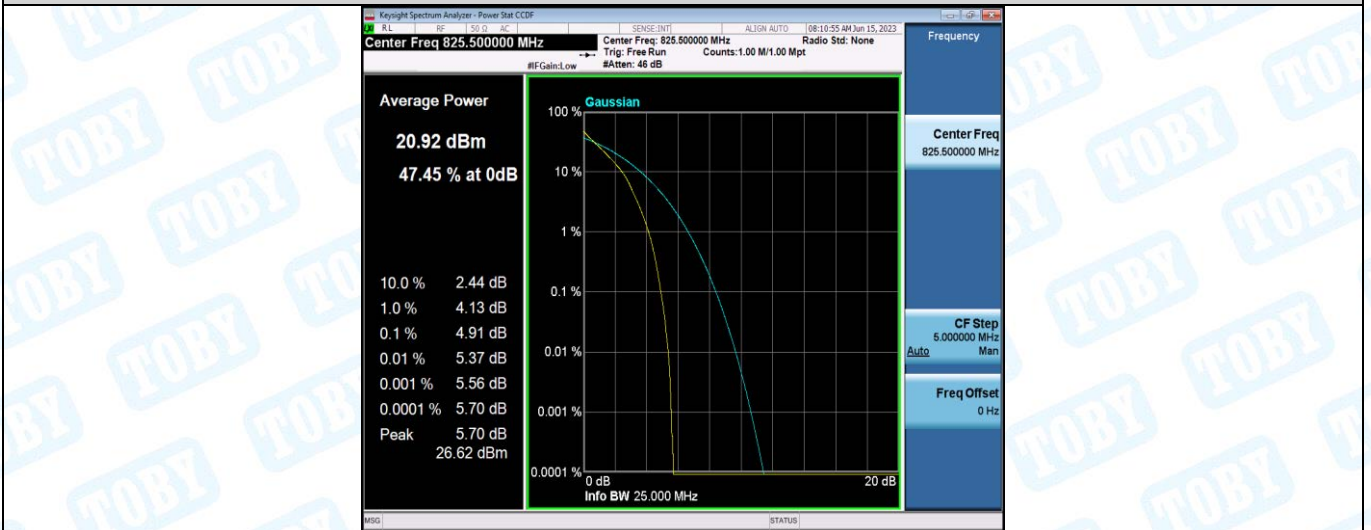

Band5-1.4MHz-16QAM-20407-6RB#0

Band5-1.4MHz-16QAM-20525-1RB#0

Band5-1.4MHz-16QAM-20525-6RB#0

Band5-1.4MHz-16QAM-20643-1RB#0

Band5-1.4MHz-16QAM-20643-6RB#0

Band5-3MHz-QPSK-20415-1RB#0

Band5-3MHz-QPSK-20635-1RB#0