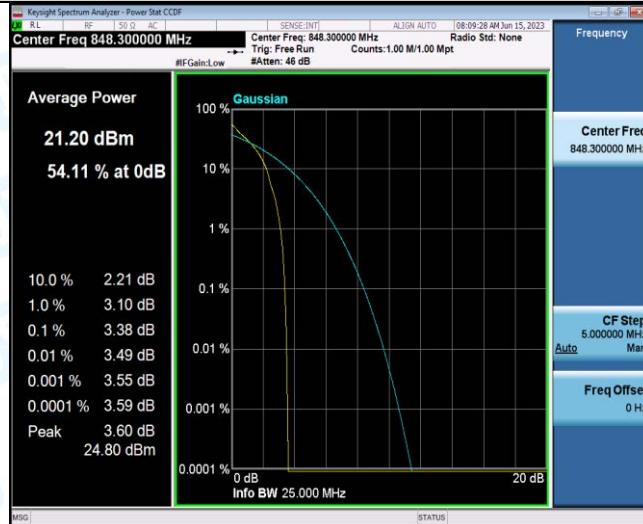

Test Graphs

Band5-1.4MHz-QPSK-20407-1RB#0

Band5-1.4MHz-QPSK-20407-6RB#0

Band5-1.4MHz-QPSK-20525-1RB#0

Band5-1.4MHz-QPSK-20525-6RB#0

Band5-1.4MHz-QPSK-20643-1RB#0

Band5-1.4MHz-QPSK-20643-6RB#0

Band5-1.4MHz-16QAM-20407-1RB#0