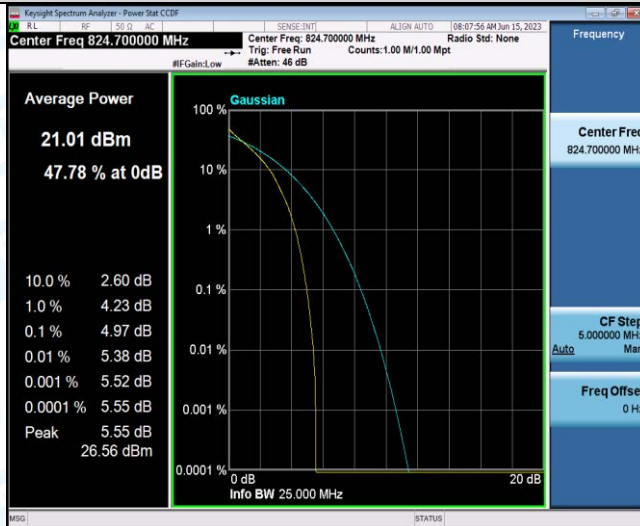

Band5-1.4MHz-QPSK-20407-6RB#0