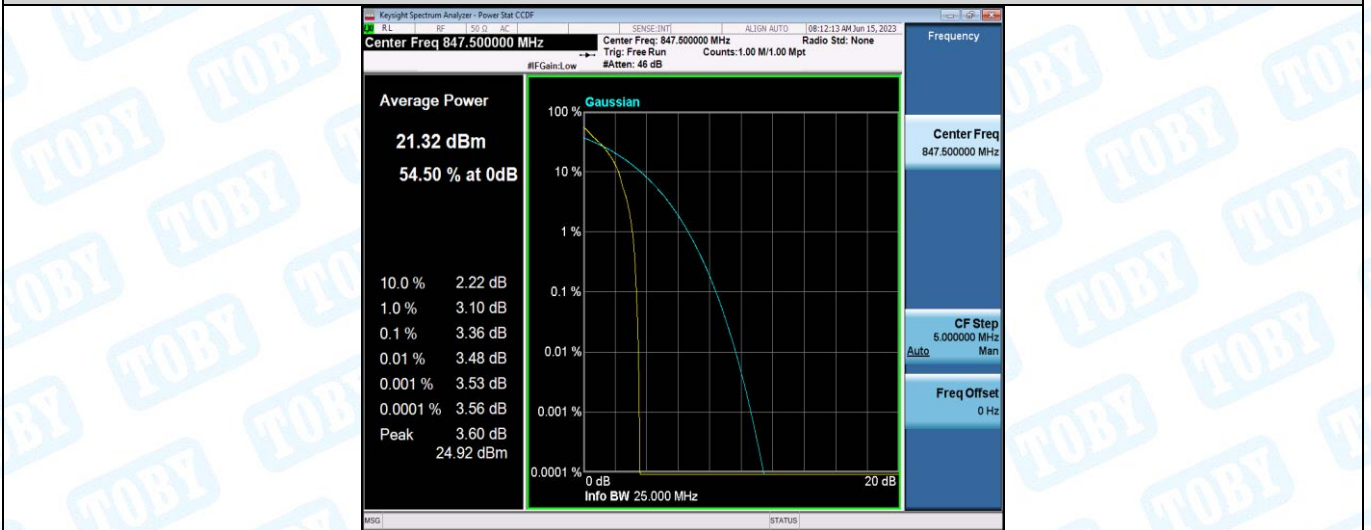

Band5-1.4MHz-16QAM-20407-6RB#0

Band5-1.4MHz-16QAM-20525-1RB#0

Band5-1.4MHz-16QAM-20525-6RB#0

Band5-1.4MHz-16QAM-20643-1RB#0

Band5-1.4MHz-16QAM-20643-6RB#0

Band5-3MHz-QPSK-20415-1RB#0

Band5-3MHz-QPSK-20635-1RB#0