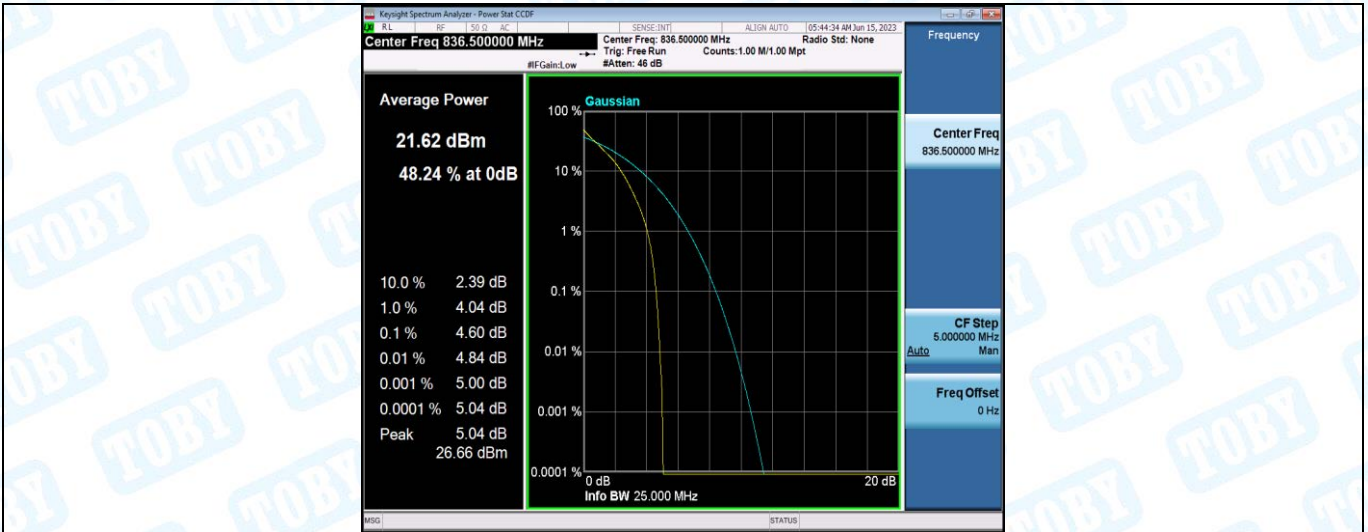

Band5-5MHz-QPSK-20525-25RB#0