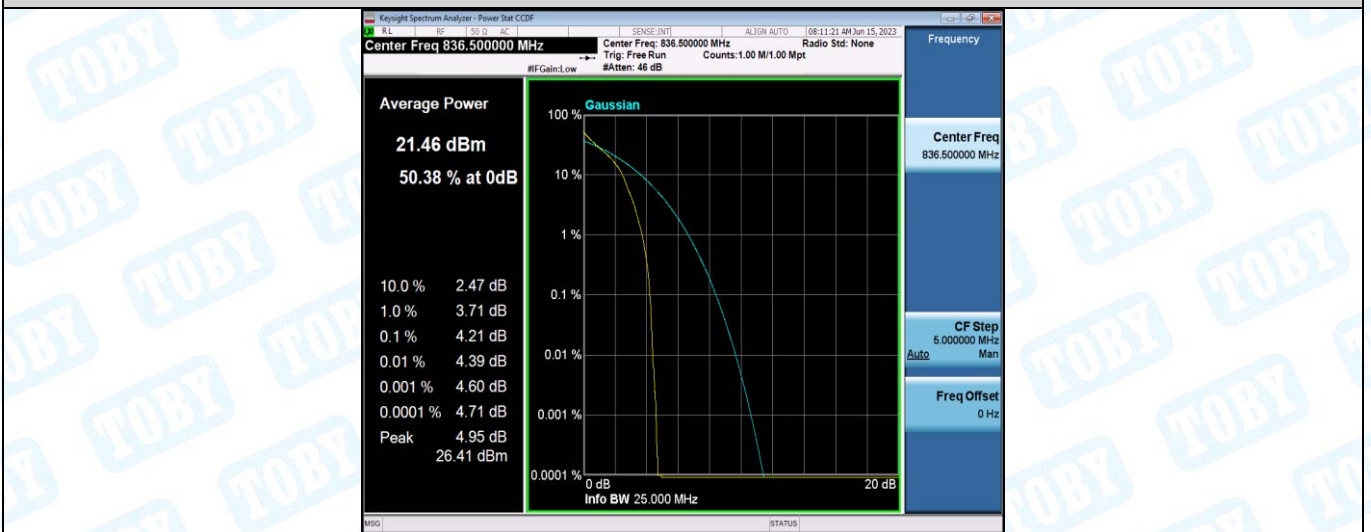

Band5-1.4MHz-16QAM-20407-6RB#0

Band5-1.4MHz-16QAM-20525-1RB#0

Band5-1.4MHz-16QAM-20525-6RB#0

Band5-1.4MHz-16QAM-20643-1RB#0

Band5-1.4MHz-16QAM-20643-6RB#0

Band5-3MHz-QPSK-20415-1RB#0

Band5-3MHz-QPSK-20635-1RB#0