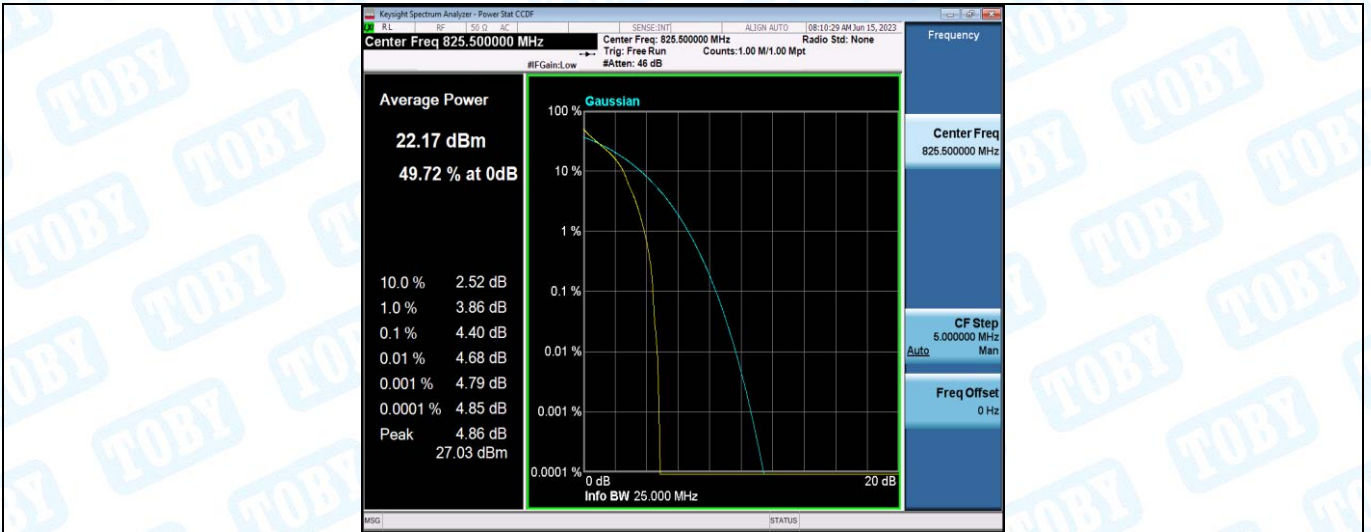

Band5-1.4MHz-16QAM-20407-6RB#0

Band5-1.4MHz-16QAM-20525-1RB#0

Band5-1.4MHz-16QAM-20525-6RB#0

Band5-1.4MHz-16QAM-20643-1RB#0

Band5-1.4MHz-16QAM-20643-6RB#0

Band5-3MHz-QPSK-20415-1RB#0

Band5-3MHz-QPSK-20635-1RB#0