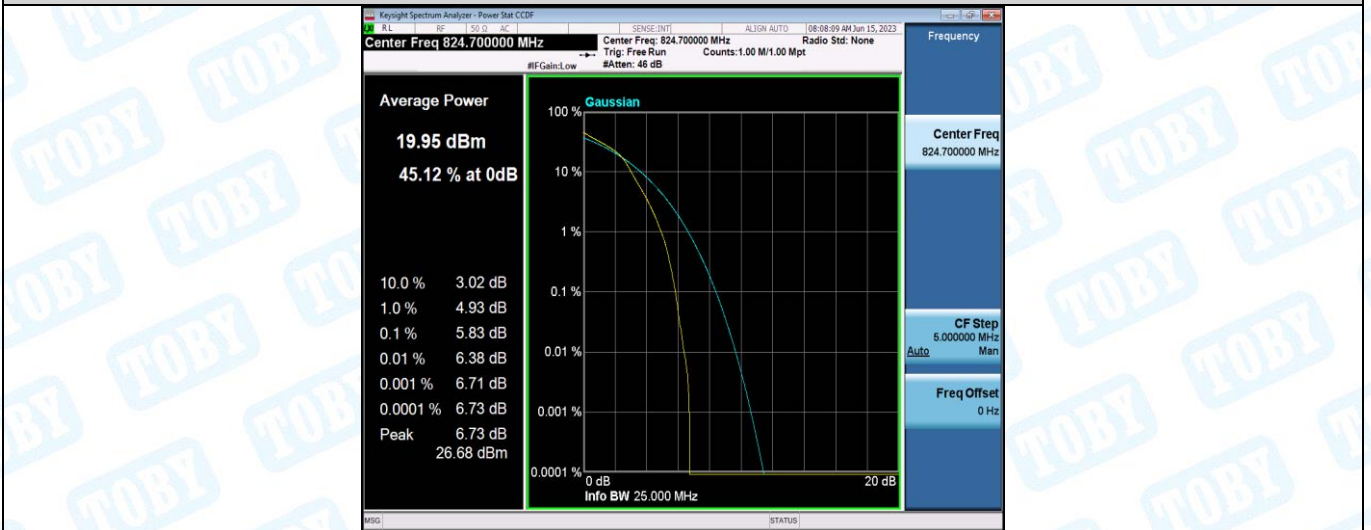

Band5-1.4MHz-16QAM-20407-6RB#0