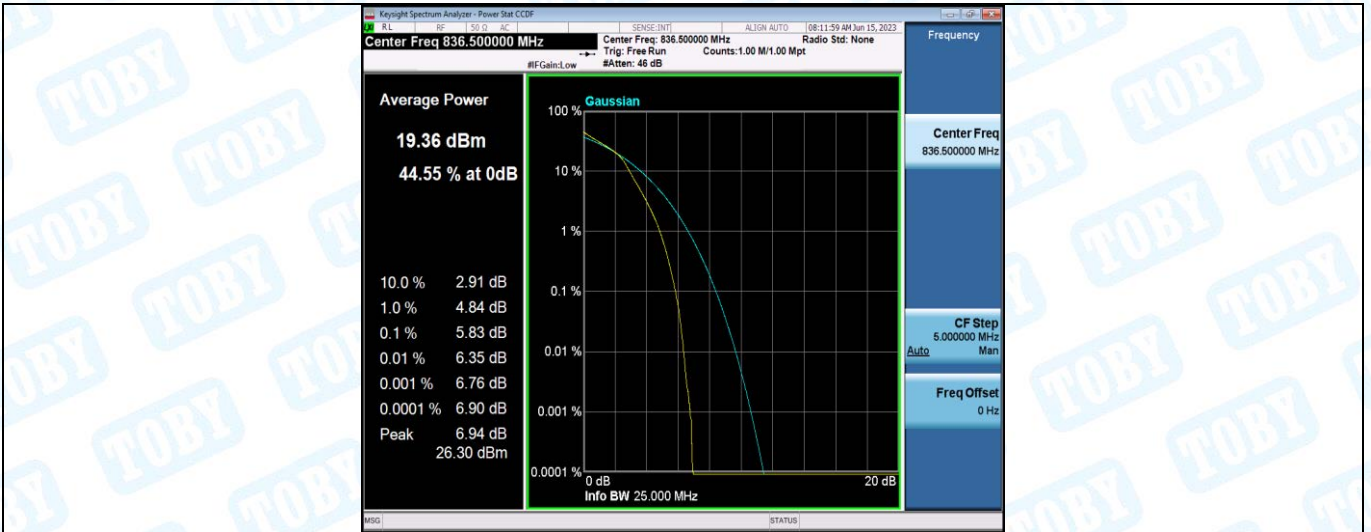

Band5-3MHz-16QAM-20525-15RB#0