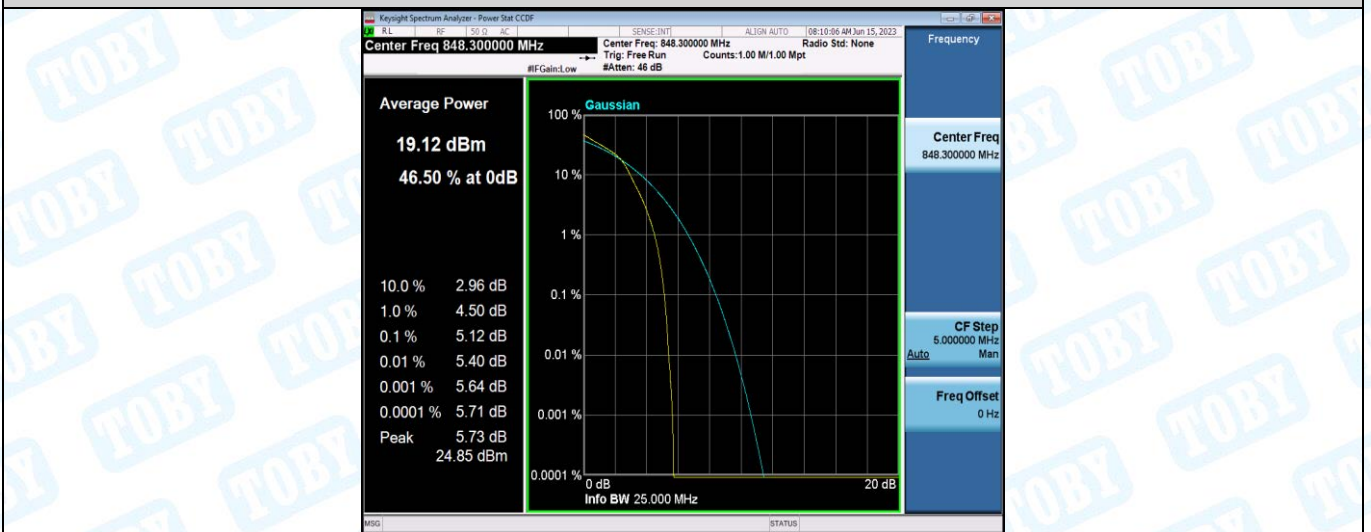

Band5-1.4MHz-16QAM-20407-6RB#0

Band5-1.4MHz-16QAM-20525-1RB#0

Band5-1.4MHz-16QAM-20525-6RB#0

Band5-1.4MHz-16QAM-20643-1RB#0

Band5-1.4MHz-16QAM-20643-6RB#0

Band5-3MHz-QPSK-20415-1RB#0

Band5-3MHz-QPSK-20635-1RB#0