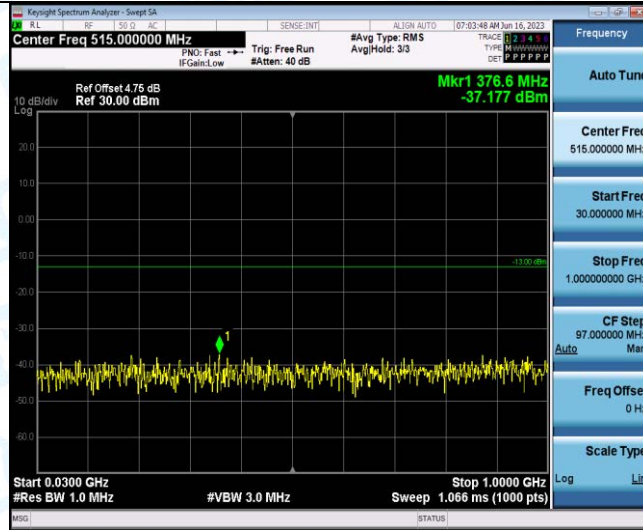

Band4-20MHz-QPSK-20050-1RB#0-Range1:30~1000MHz