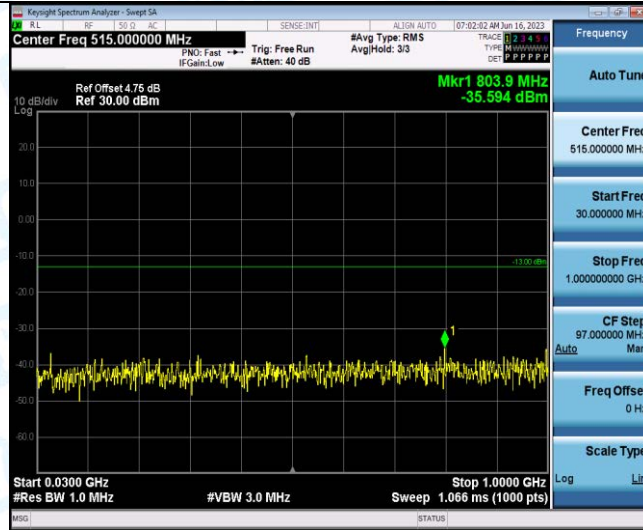

Band4-15MHz-16QAM-20025-1RB#0-Range1:30~1000MHz