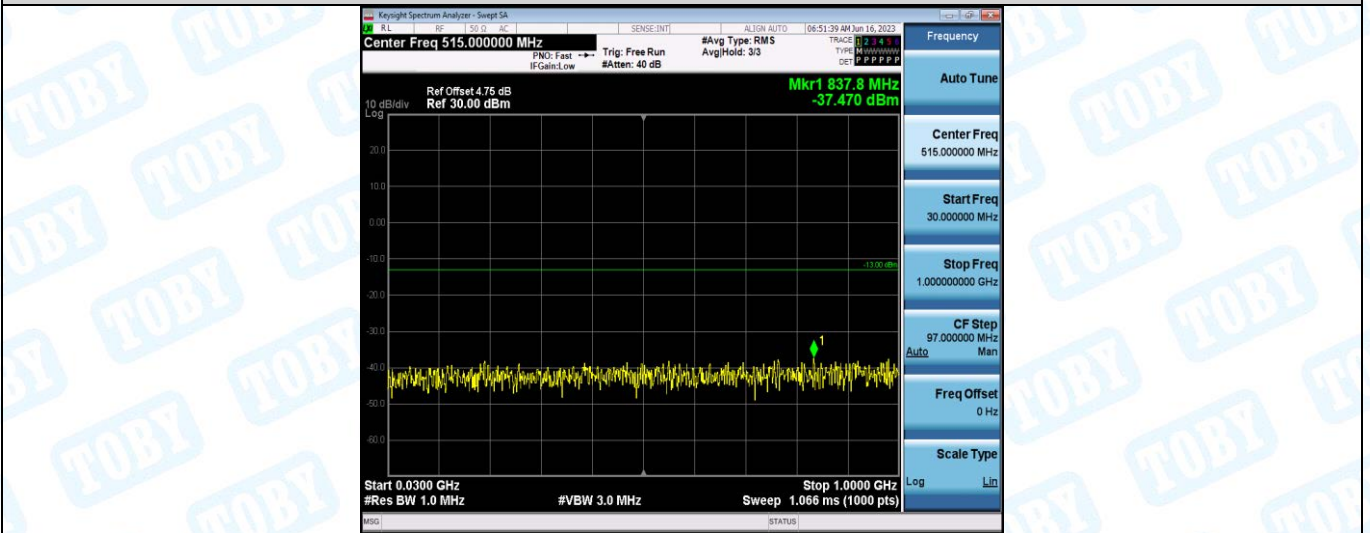

Test Graphs

Band4-1.4MHz-QPSK-19957-1RB#0-Range1:30~1000MHz