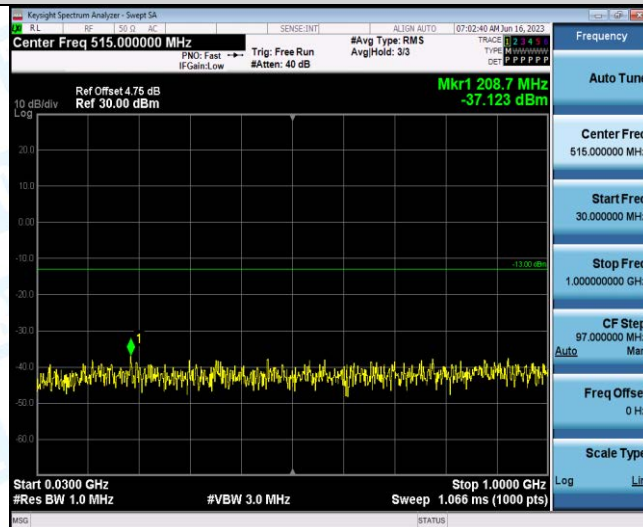

Band4-15MHz-16QAM-20175-1RB#0-Range1:30~1000MHz