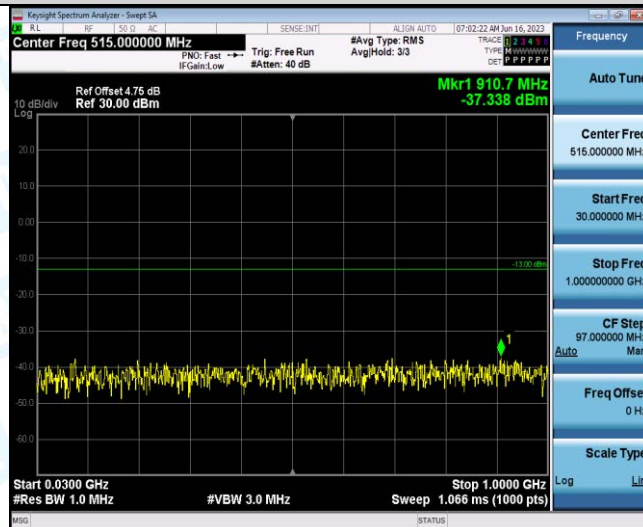

Band4-15MHz-QPSK-20175-1RB#0-Range1:30~1000MHz