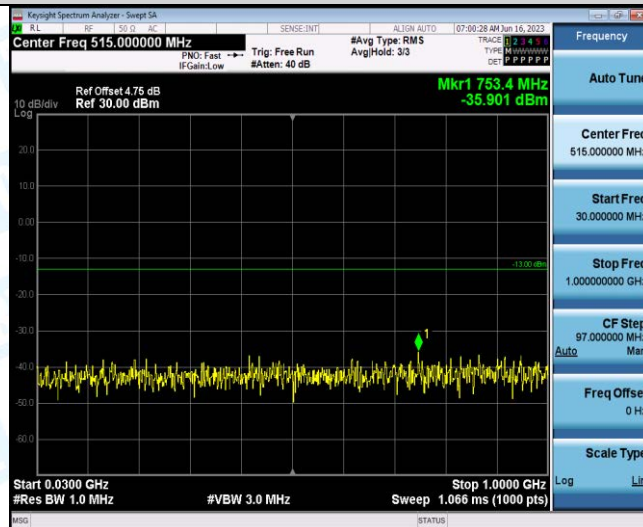

Band4-10MHz-16QAM-20175-1RB#0-Range1: 30~1000MHz