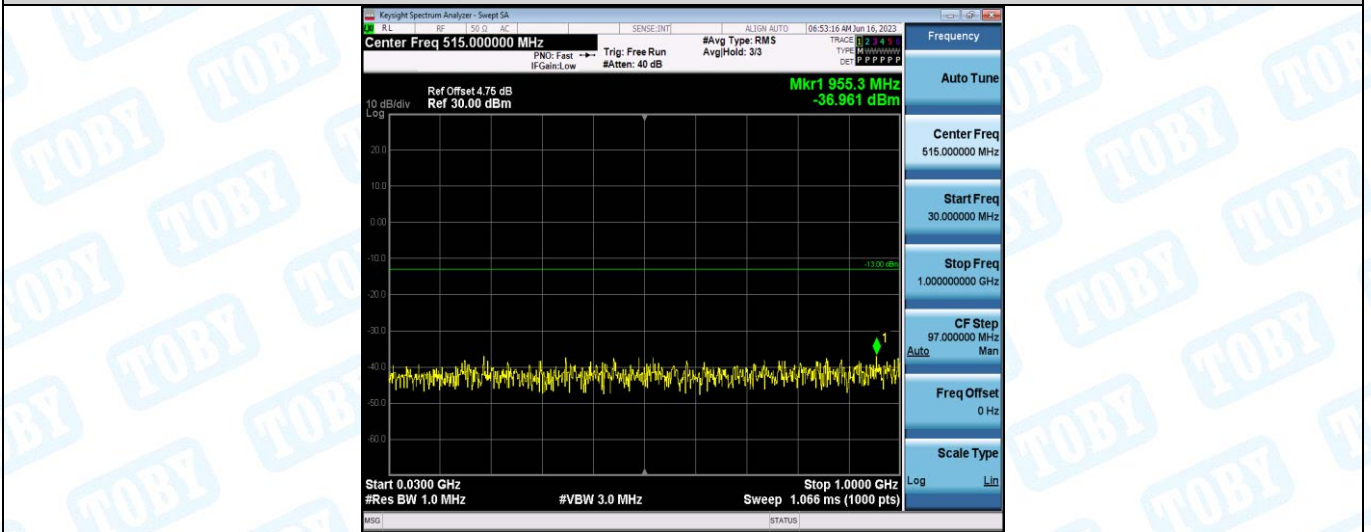

Band4-1.4MHz-16QAM-20393-1RB#0-Range1:30~1000MHz