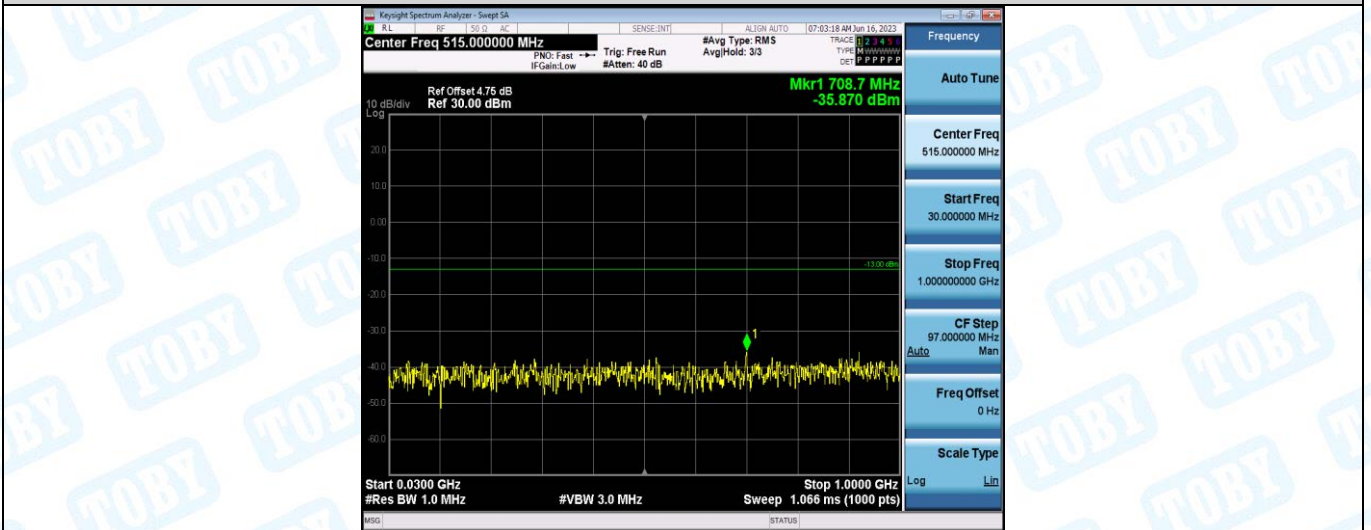

Band4-15MHz-16QAM-20025-1RB#0-Range1:30~1000MHz

Band4-15MHz-16QAM-20025-1RB#0-Range2:1000~20000MHz

Band4-15MHz-16QAM-20175-1RB#0-Range1:30~1000MHz

Band4-15MHz-16QAM-20175-1RB#0-Range2:1000~20000MHz

Band4-15MHz-16QAM-20325-1RB#0-Range1:30~1000MHz