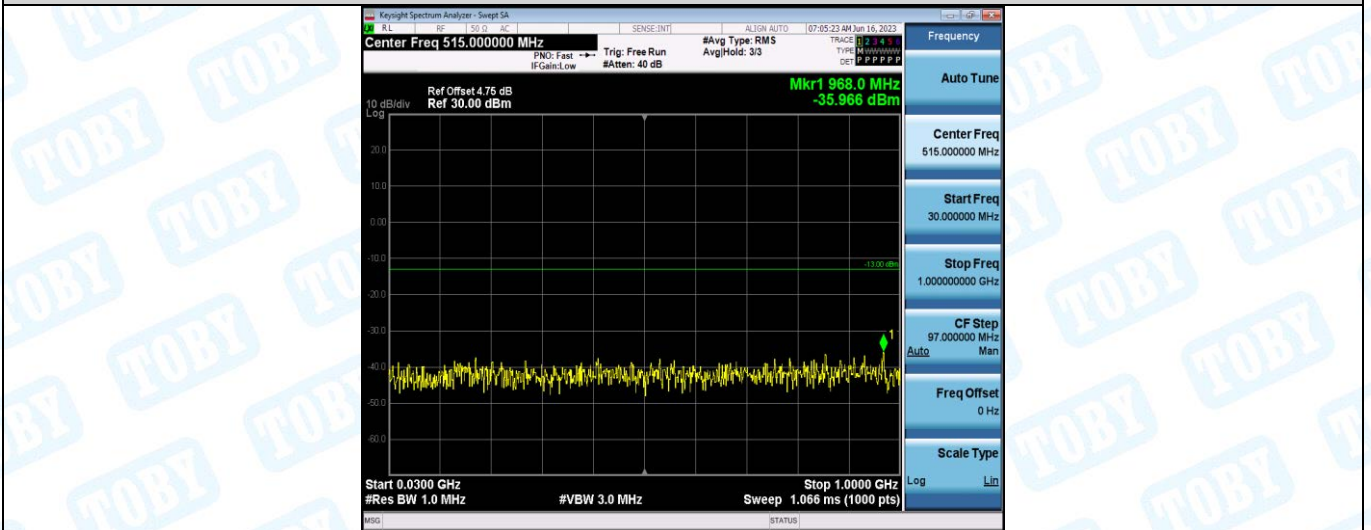

Band4-20MHz-16QAM-20300-1RB#0-Range1:30~1000MHz