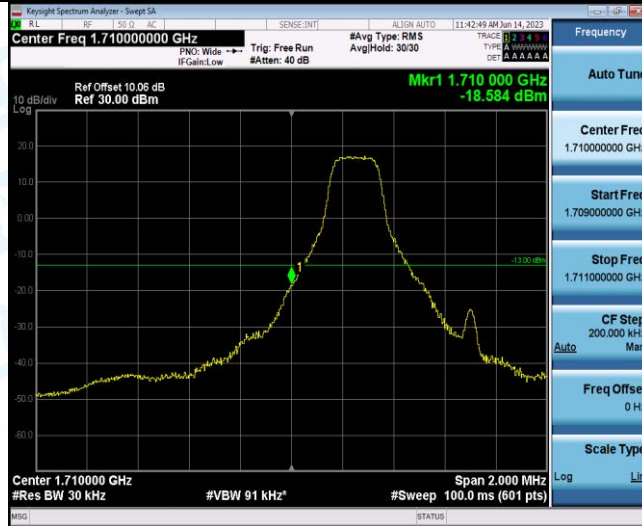

Test Graphs

Band4-1.4MHz-QPSK-19957-1RB#0