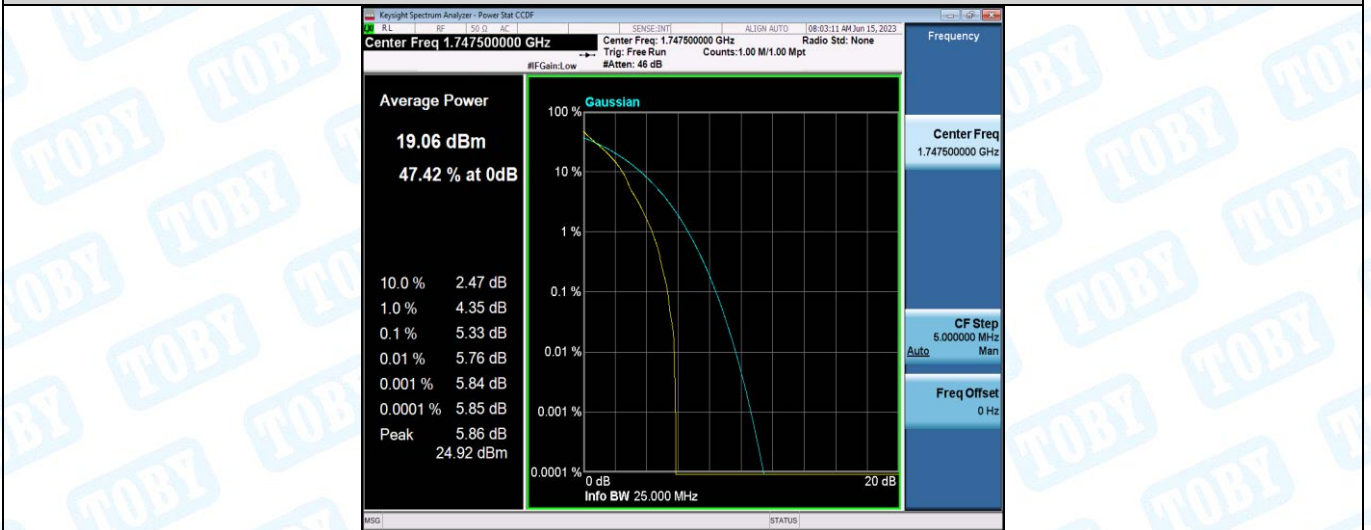

Band4-15MHz-QPSK-20325-1RB#0