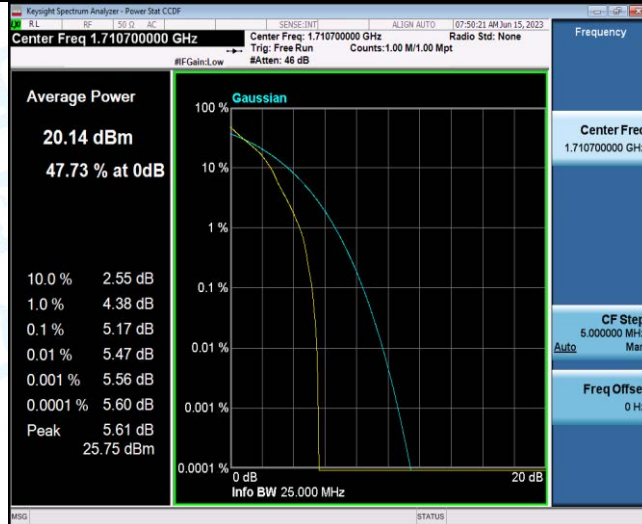

Test Graphs

Band4-1.4MHz-QPSK-19957-1RB#0