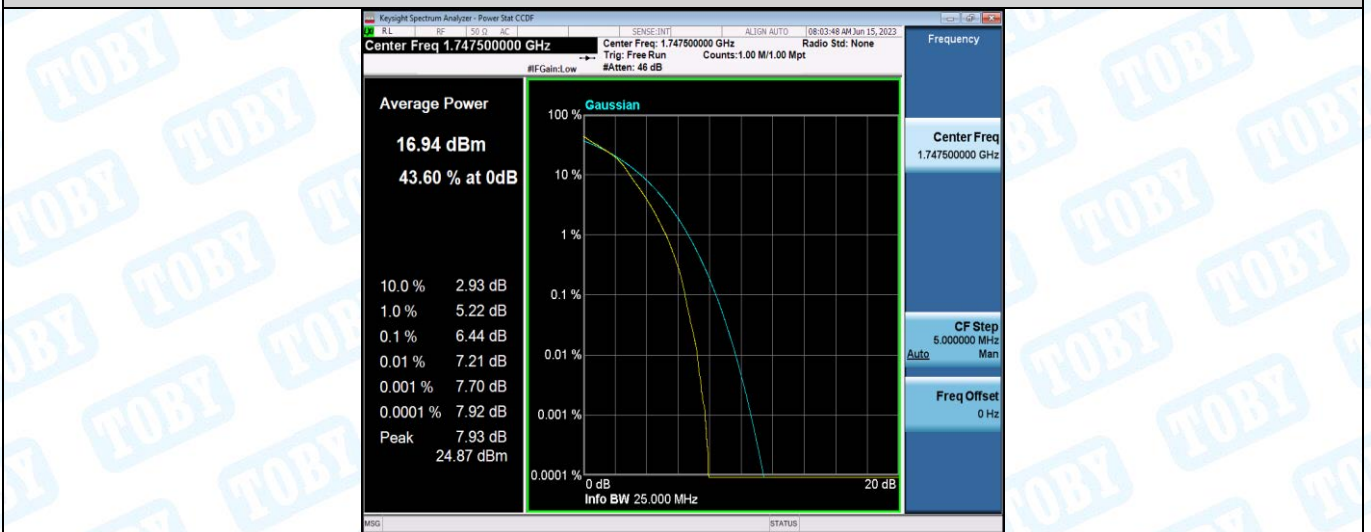

Band4-15MHz-16QAM-20325-75RB#0