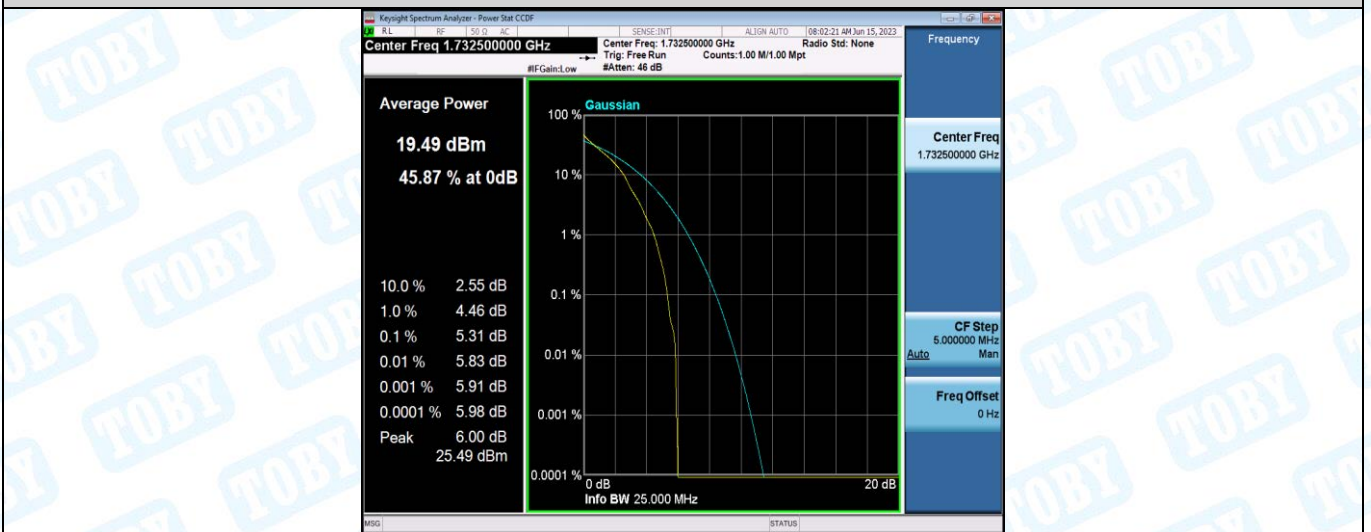

Band4-10MHz-16QAM-20175-50RB#0

Band4-10MHz-16QAM-20350-1RB#0

Band4-10MHz-16QAM-20350-50RB#0

Band4-15MHz-QPSK-20025-1RB#0

Band4-15MHz-QPSK-20025-75RB#0

Band4-15MHz-QPSK-20175-1RB#0

Band4-15MHz-QPSK-20175-75RB#0