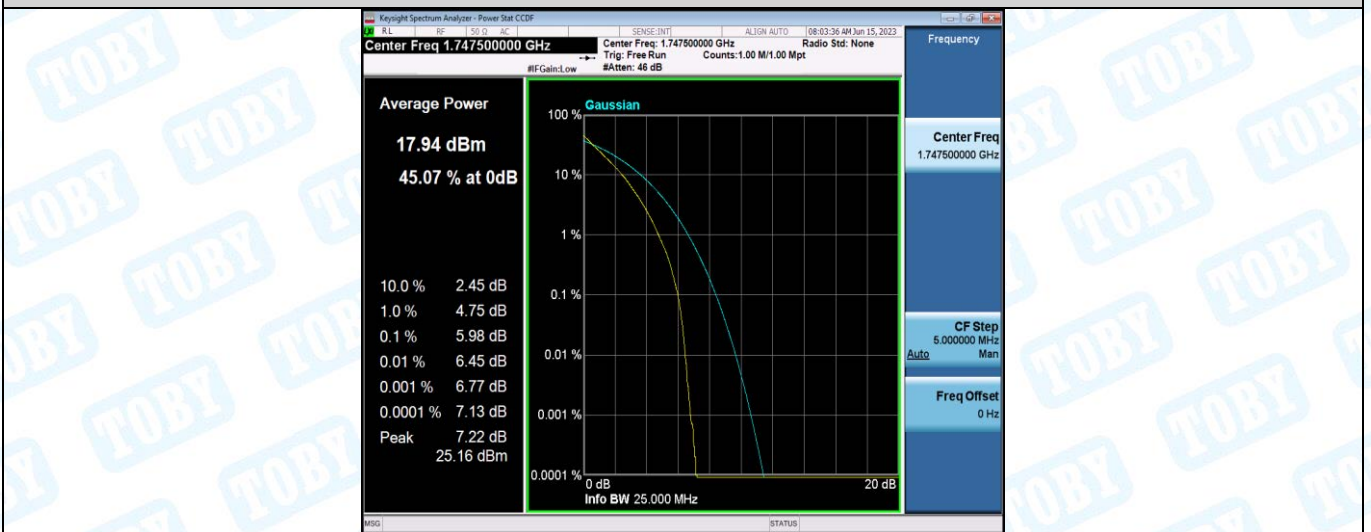

Band4-15MHz-QPSK-20325-75RB#0