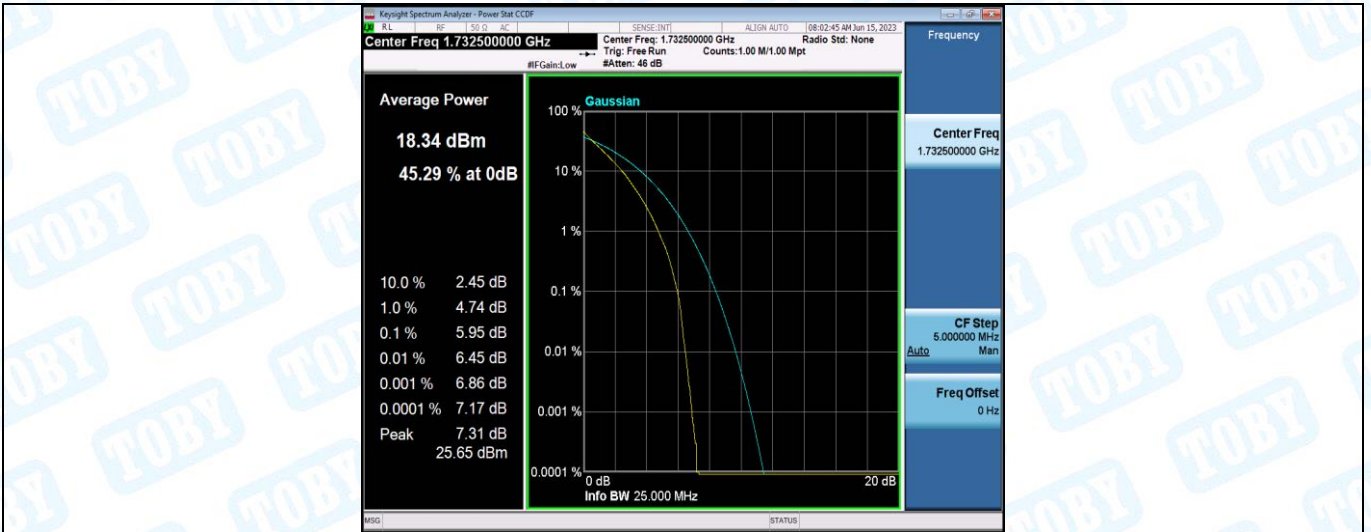

Band4-10MHz-16QAM-20175-50RB#0

Band4-10MHz-16QAM-20350-1RB#0

Band4-10MHz-16QAM-20350-50RB#0

Band4-15MHz-QPSK-20025-1RB#0

Band4-15MHz-QPSK-20025-75RB#0

Band4-15MHz-QPSK-20175-1RB#0

Band4-15MHz-QPSK-20175-75RB#0