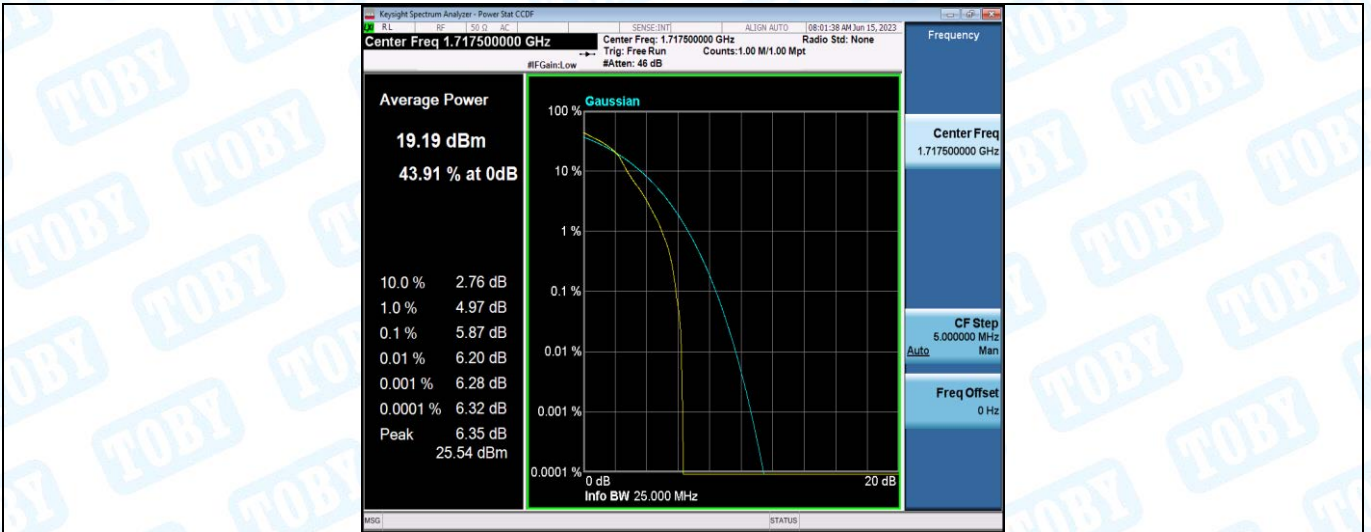

Band4-15MHz-16QAM-20025-1RB#0