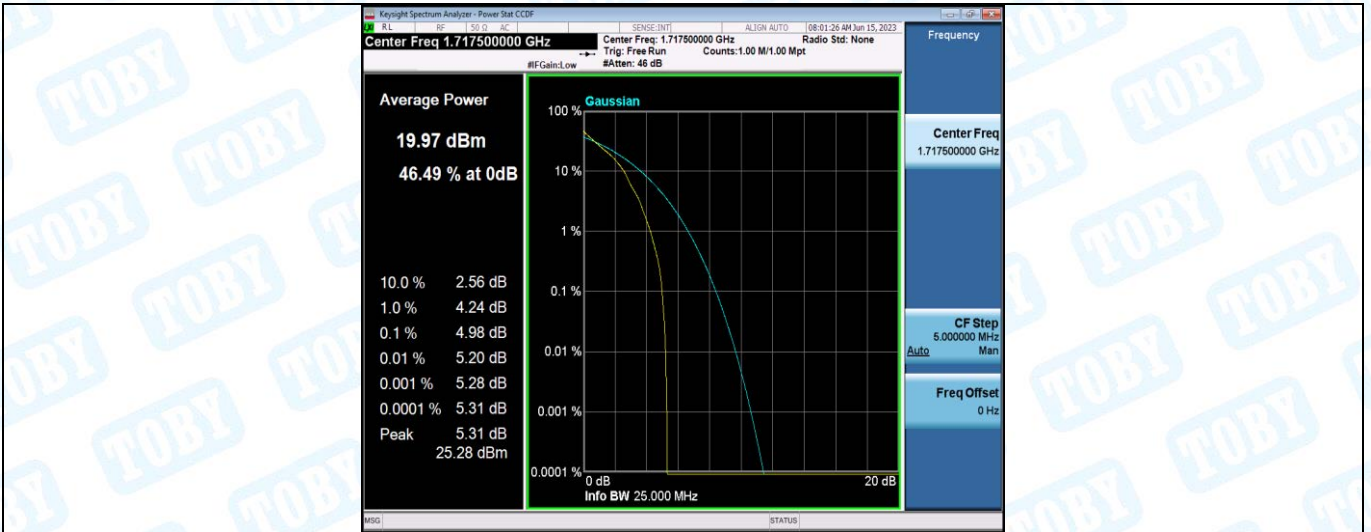

Band4-10MHz-16QAM-20175-50RB#0

Band4-10MHz-16QAM-20350-1RB#0

Band4-10MHz-16QAM-20350-50RB#0

Band4-15MHz-QPSK-20025-1RB#0

Band4-15MHz-QPSK-20025-75RB#0

Band4-15MHz-QPSK-20175-1RB#0

Band4-15MHz-QPSK-20175-75RB#0