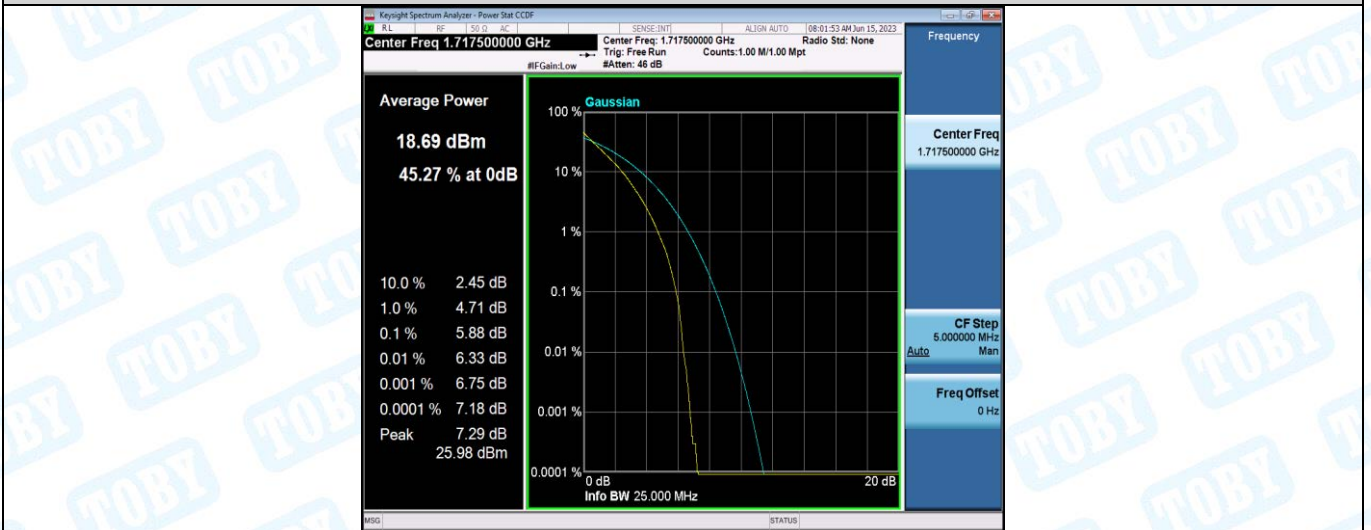

Band4-10MHz-16QAM-20175-50RB#0

Band4-10MHz-16QAM-20350-1RB#0

Band4-10MHz-16QAM-20350-50RB#0

Band4-15MHz-QPSK-20025-1RB#0

Band4-15MHz-QPSK-20025-75RB#0

Band4-15MHz-QPSK-20175-1RB#0

Band4-15MHz-QPSK-20175-75RB#0