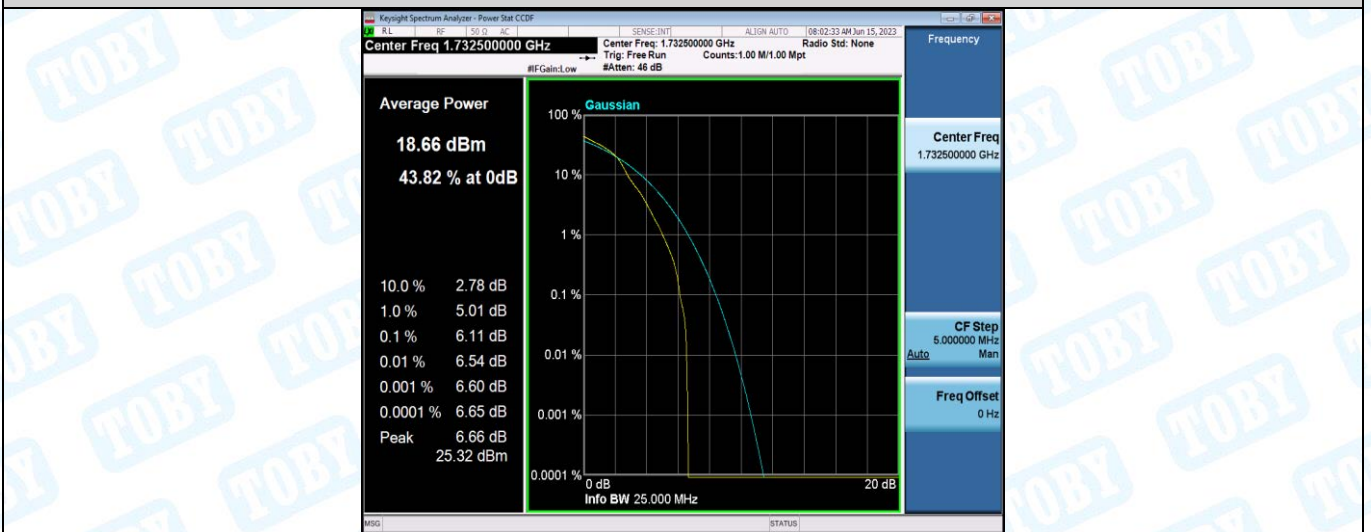

Band4-15MHz-QPSK-20325-1RB#0

Band4-15MHz-QPSK-20325-75RB#0

Band4-15MHz-16QAM-20025-1RB#0

Band4-15MHz-16QAM-20025-75RB#0

Band4-15MHz-16QAM-20175-1RB#0

Band4-15MHz-16QAM-20175-75RB#0

Band4-15MHz-16QAM-20325-1RB#0