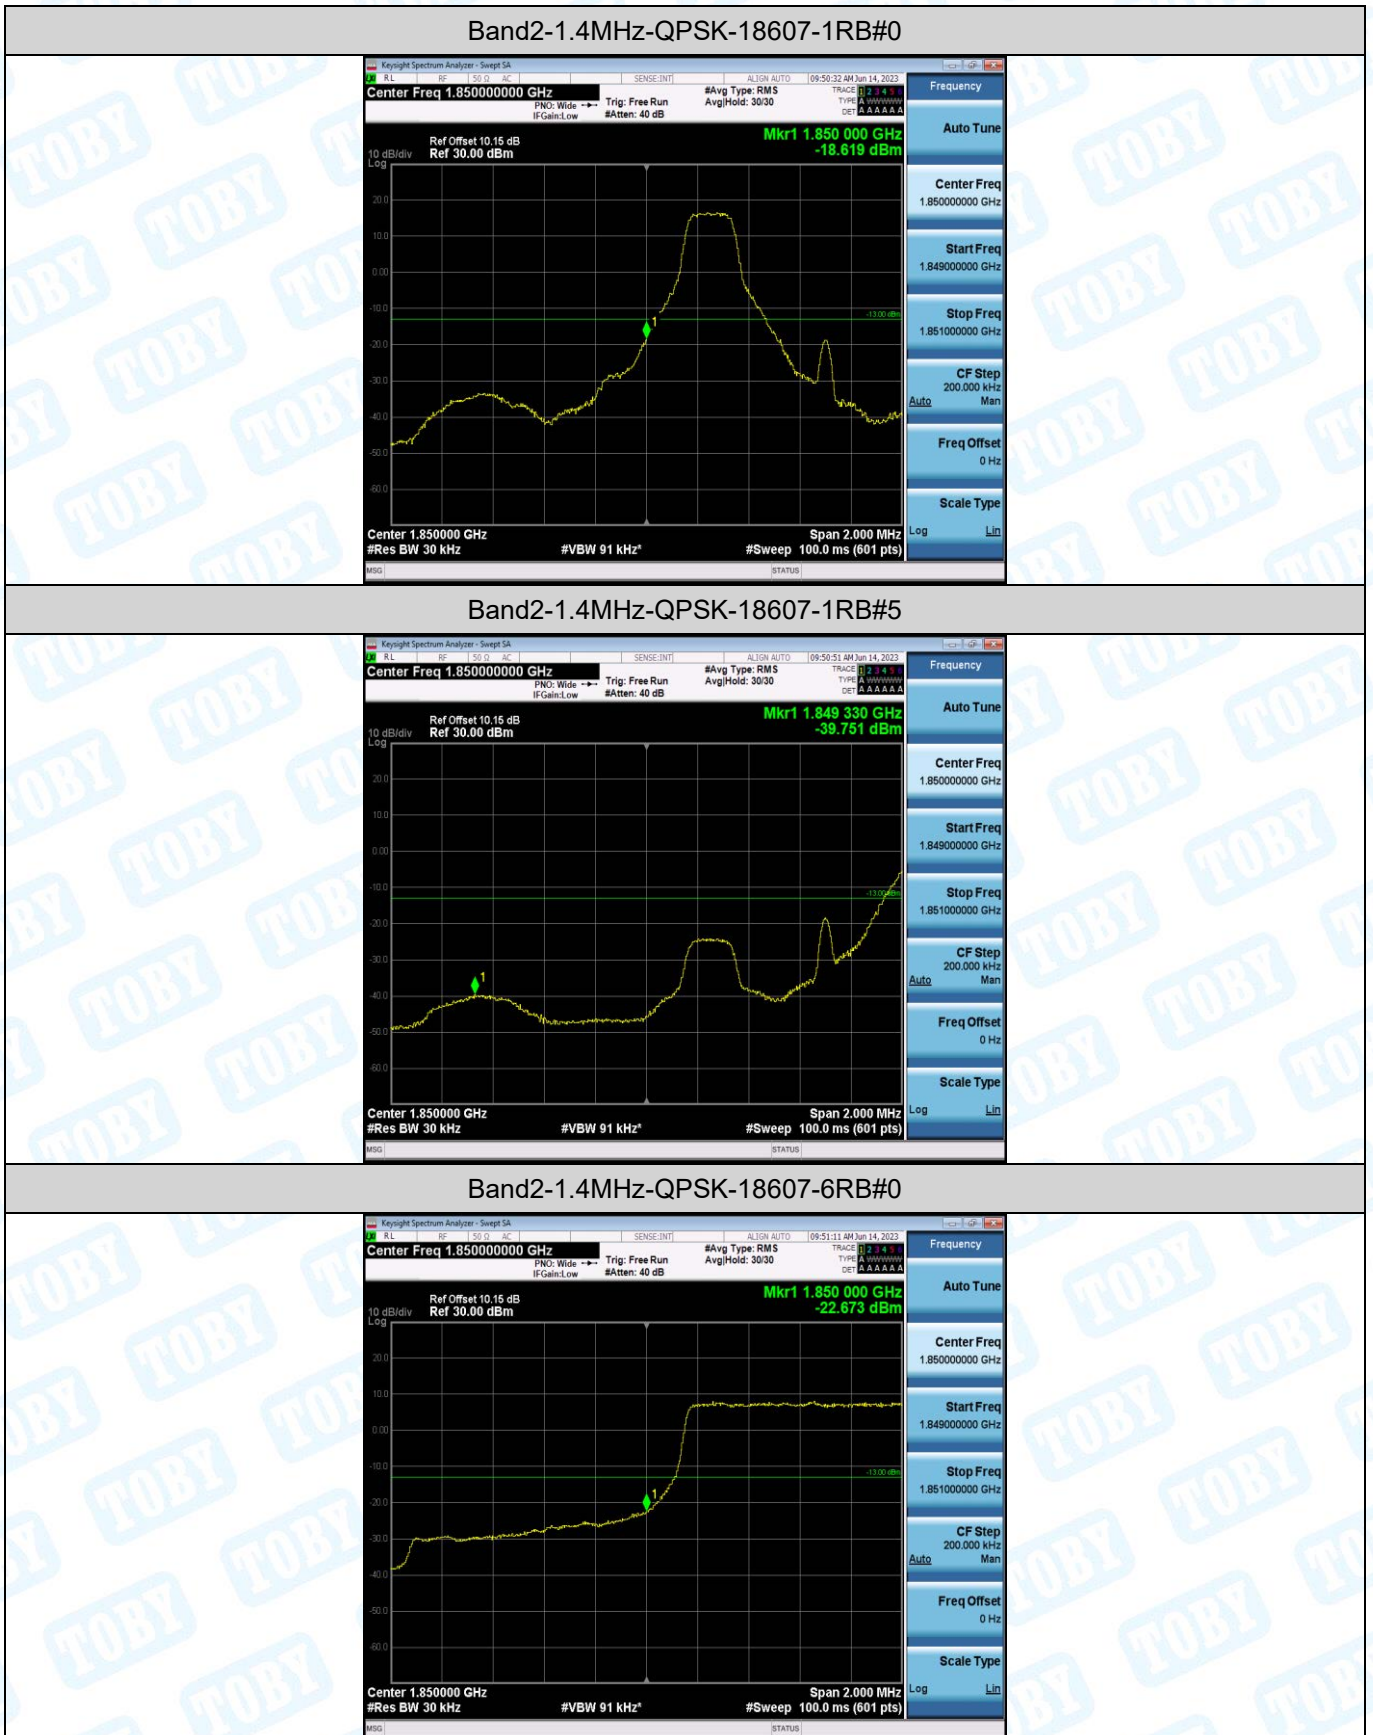

Test Graphs