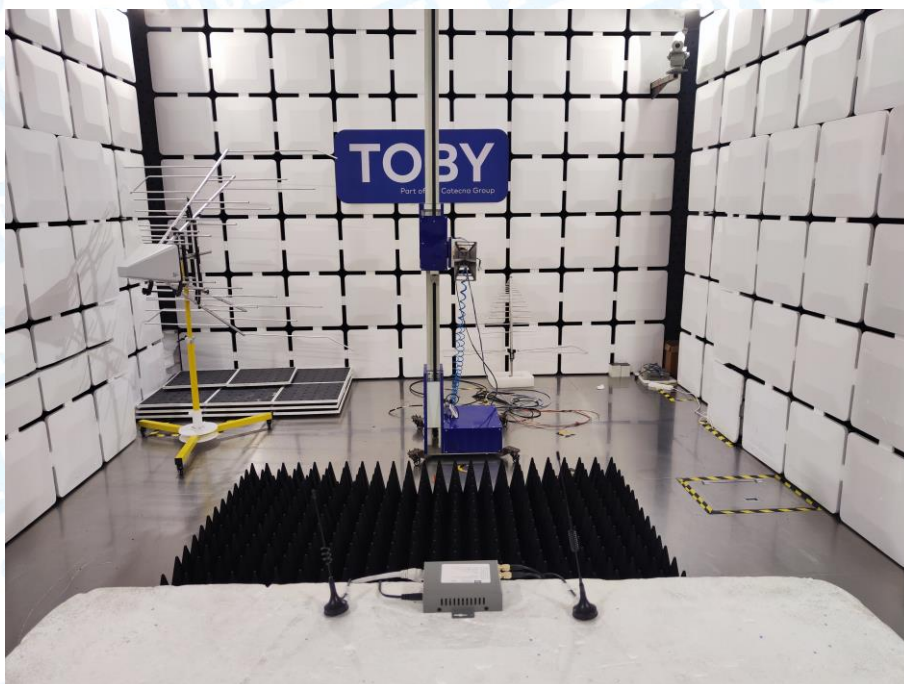

Appendix V EUT Test Photographs

15C Test Setup

Probe Antenna

Photo of Setup for Radiated Emission (Below 1 GHz)

Photo of Setup for Radiated Emission (Above 1 GHz)

Photo of Setup for Radiated Emission (Above 1 GHz)

Photo of Setup for Conducted Emission

Mushroom Antenna

Photo of Setup for Radiated Emission (Below 1 GHz)

Photo of Setup for Radiated Emission (Above 1 GHz)

Photo of Setup for Radiated Emission (Above 1 GHz)