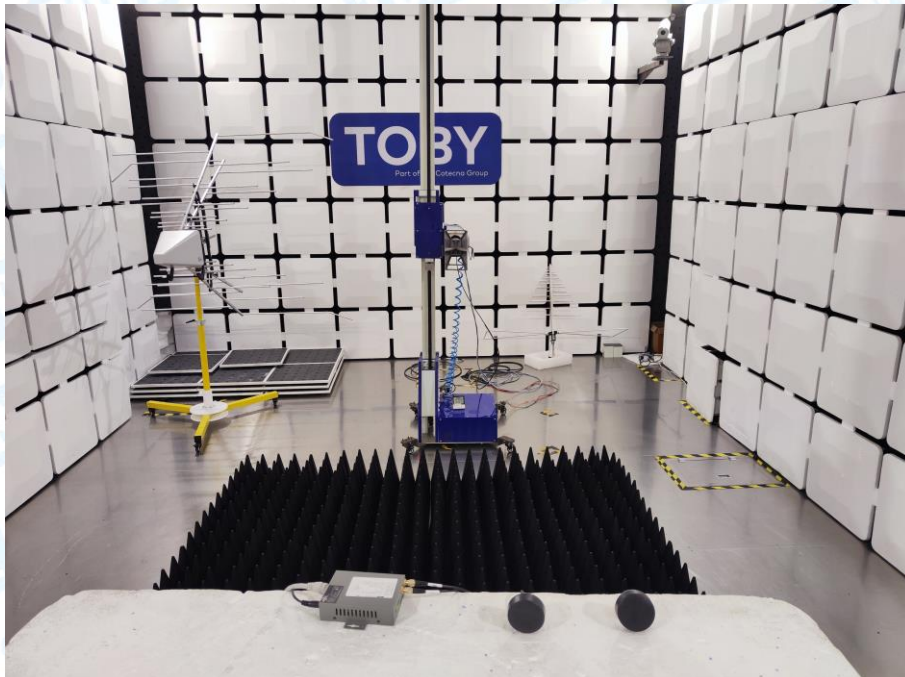

Appendix V EUT Test Photographs

15C Test Setup

Probe Antenna

Photo of Setup for Radiated Emission (Below 1 GHz)

Photo of Setup for Radiated Emission (Above 1 GHz)

Photo of Setup for Radiated Emission (Above 1 GHz)

Photo of Setup for Conducted Emission

Mushroom Antenna

Photo of Setup for Radiated Emission (Below 1 GHz)

Photo of Setup for Radiated Emission (Above 1 GHz)

Photo of Setup for Radiated Emission (Above 1 GHz)