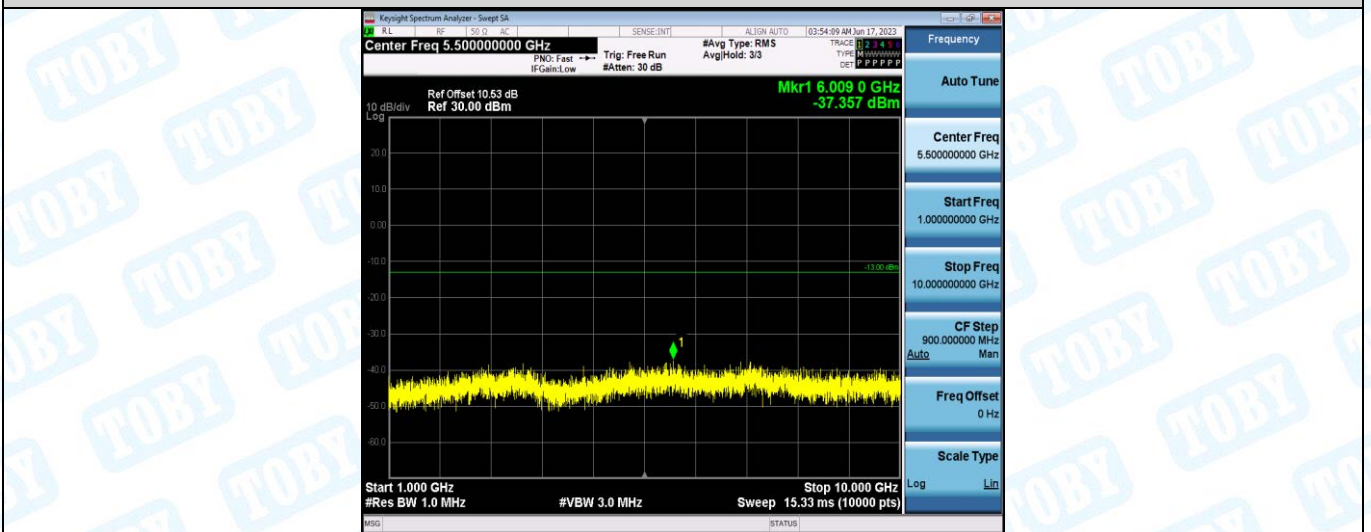

Band26-15MHz-16QAM-26965-1RB#0-Range2:1000~10000MHz