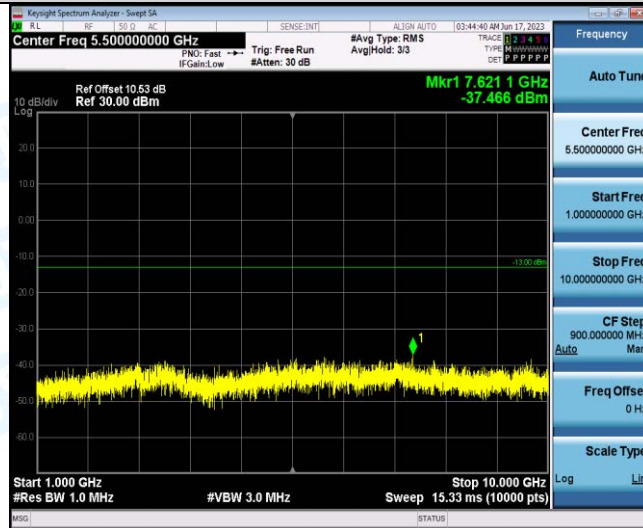

Band26-3MHz-QPSK-26805-1RB#0-Range2:1000~10000MHz