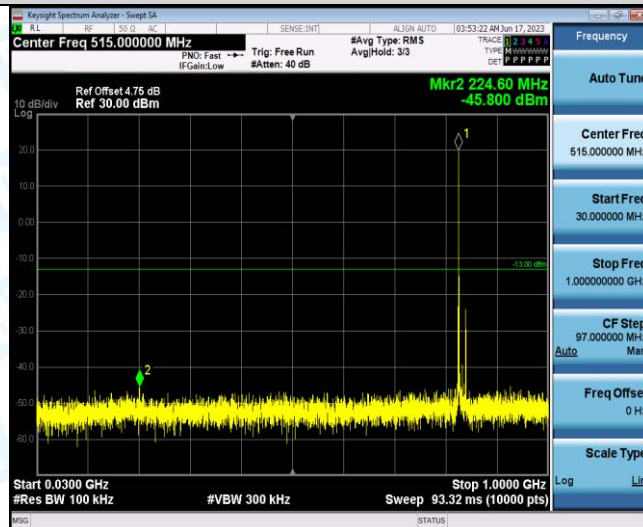

Band26-15MHz-QPSK-26965-1RB#0-Range1:30~1000MHz

Band26-15MHz-QPSK-26965-1RB#0-Range2:1000~10000MHz

Band26-15MHz-16QAM-26865-1RB#0-Range1:30~1000MHz

Band26-15MHz-16QAM-26865-1RB#0-Range2:1000~10000MHz

Band26-15MHz-16QAM-26915-1RB#0-Range1:30~10000MHz