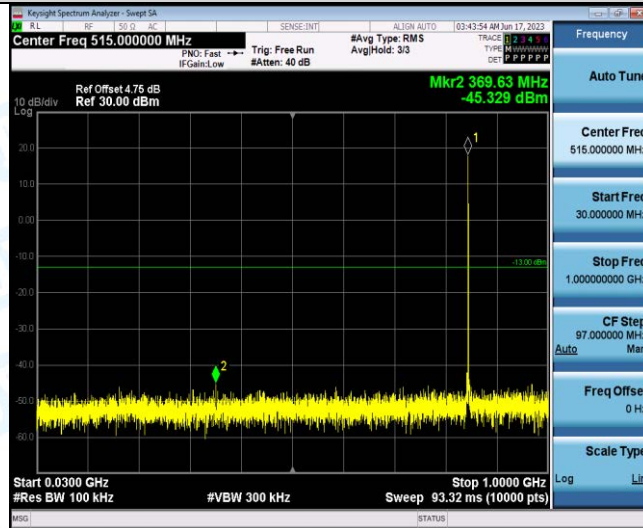

Band26-1.4MHz-16QAM-27033-1RB#0-Range1:30~1000MHz