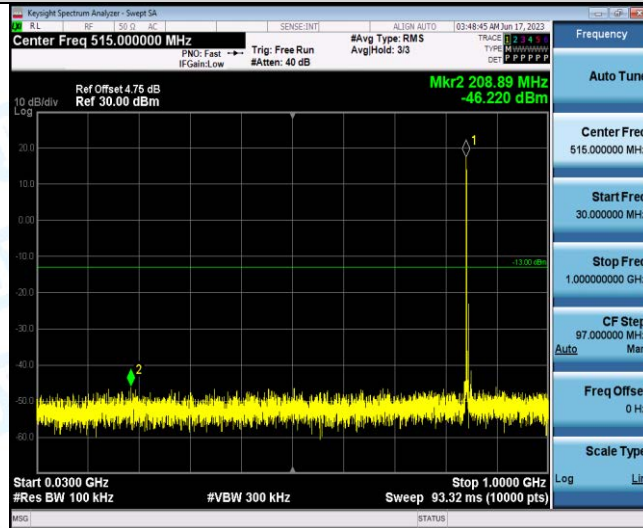

Band26-5MHz-16QAM-27015-1RB#0-Range1:30~1000MHz