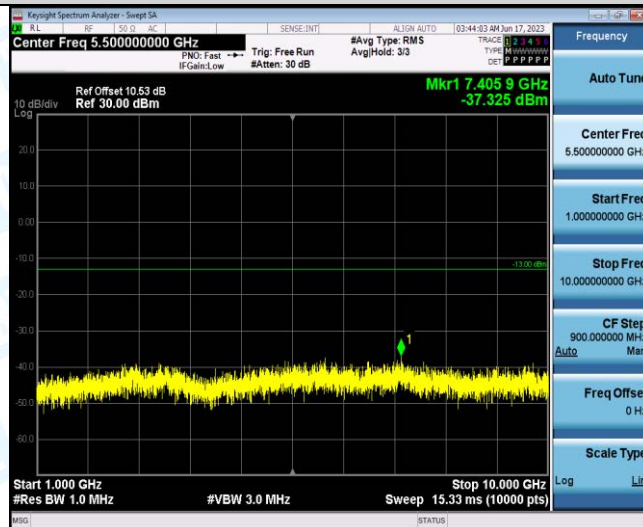

Band26-1.4MHz-16QAM-26915-1RB#0-Range1:30~1000MHz

Band26-1.4MHz-16QAM-26915-1RB#0-Range2:1000~10000MHz

Band26-1.4MHz-16QAM-27033-1RB#0-Range1:30~1000MHz

Band26-1.4MHz-16QAM-27033-1RB#0-Range2:1000~10000MHz