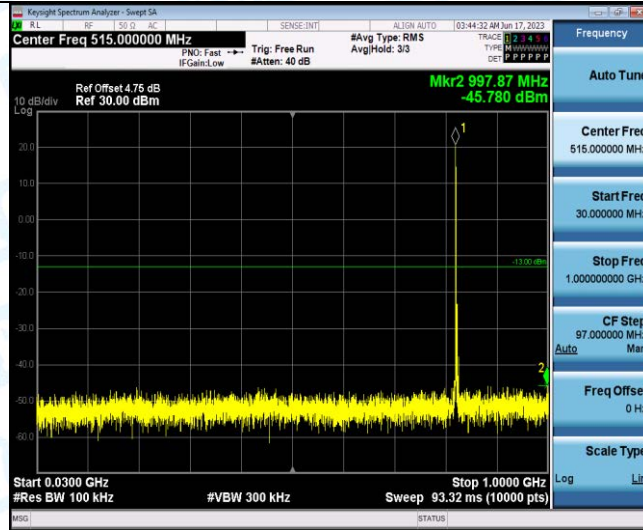

Band26-3MHz-QPSK-26805-1RB#0-Range1:30~1000MHz