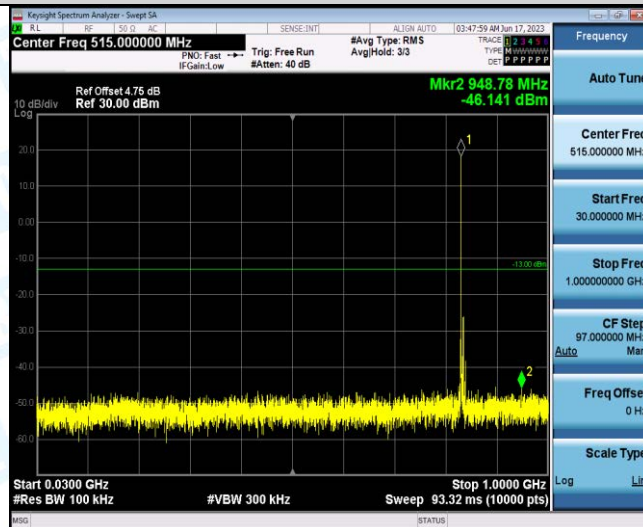

Band26-5MHz-16QAM-26915-1RB#0-Range1: 30~1000MHz