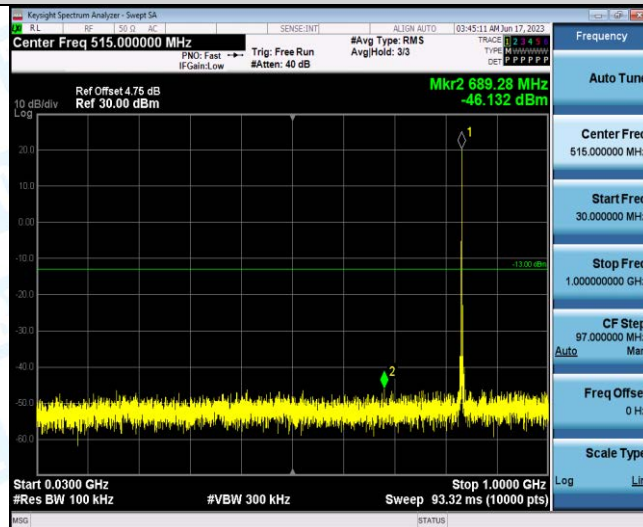

Band26-3MHz-QPSK-26915-1RB#0-Range1:30~1000MHz