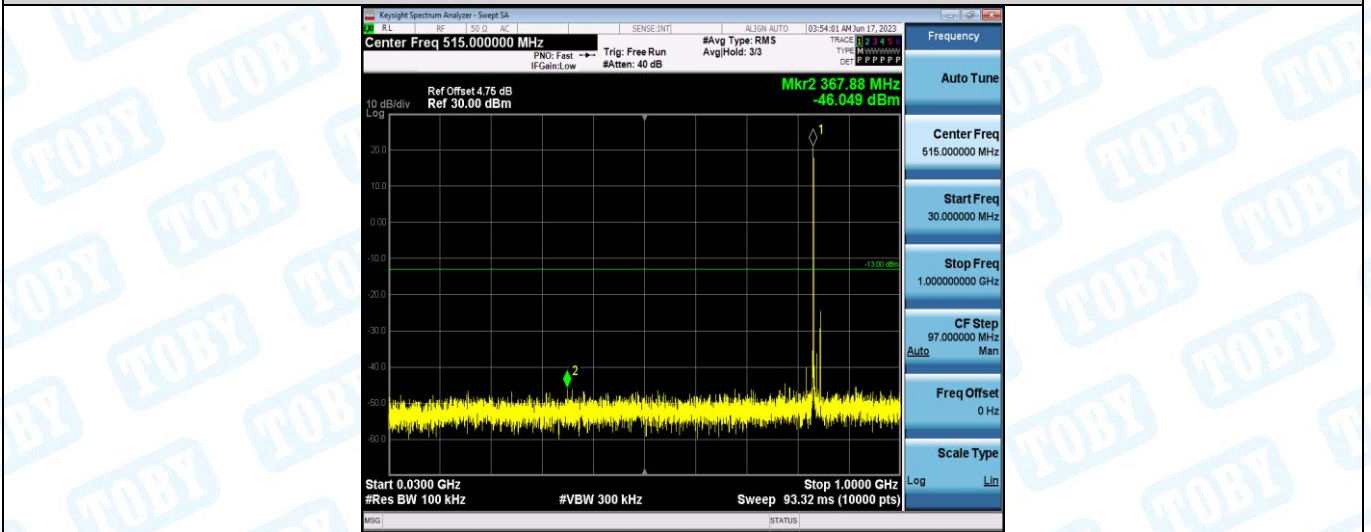

Band26-15MHz-16QAM-26965-1RB#0-Range1:30~1000MHz