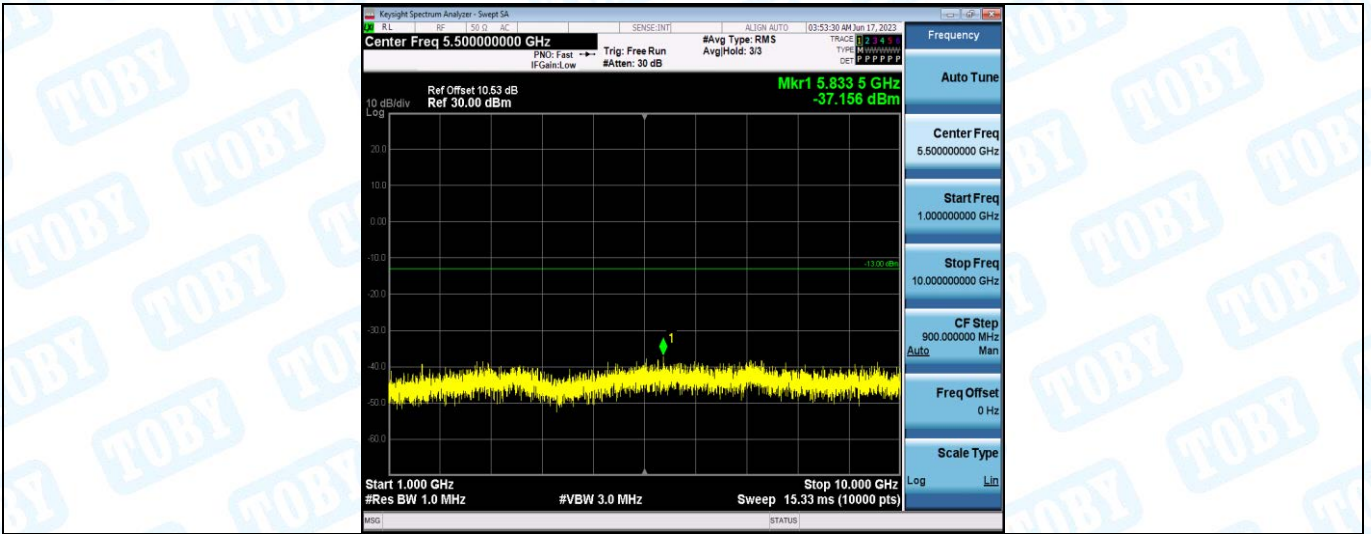

Band26-15MHz-16QAM-26915-1RB#0-Range2:1000~10000MHz