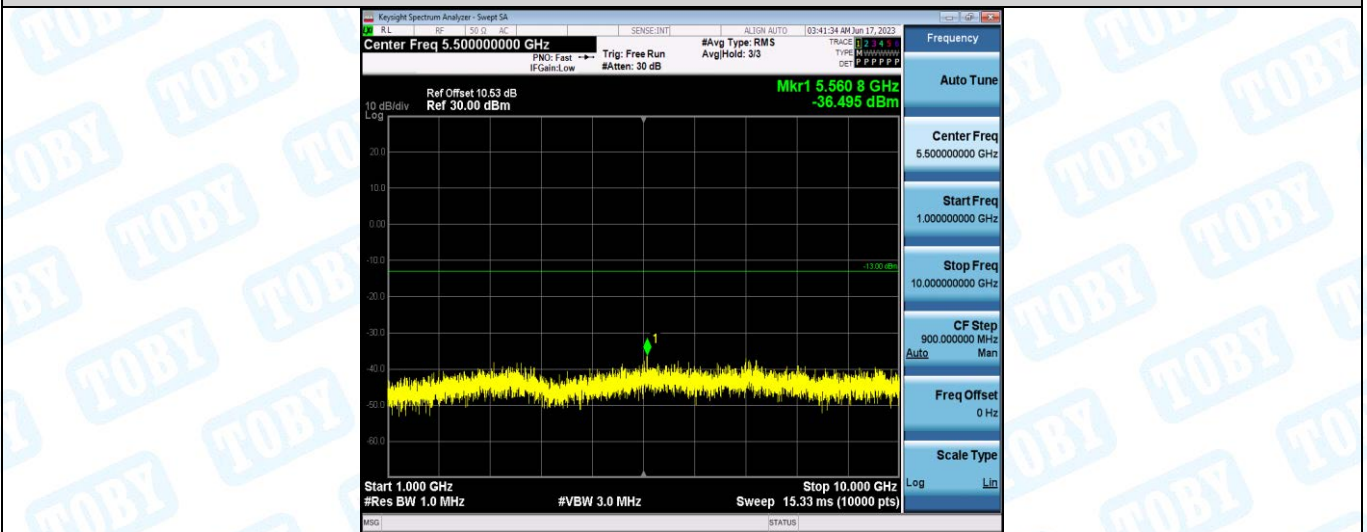

Band26-1.4MHz-QPSK-26797-1RB#0-Range2:1000~10000MHz