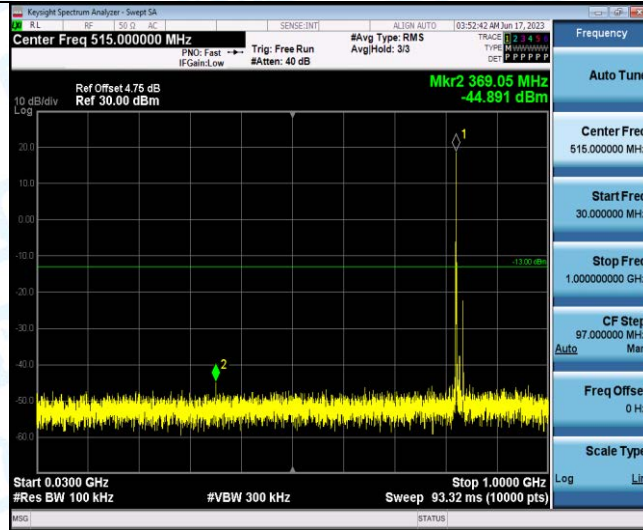

Band26-15MHz-16QAM-26865-1RB#0-Range1:30~1000MHz