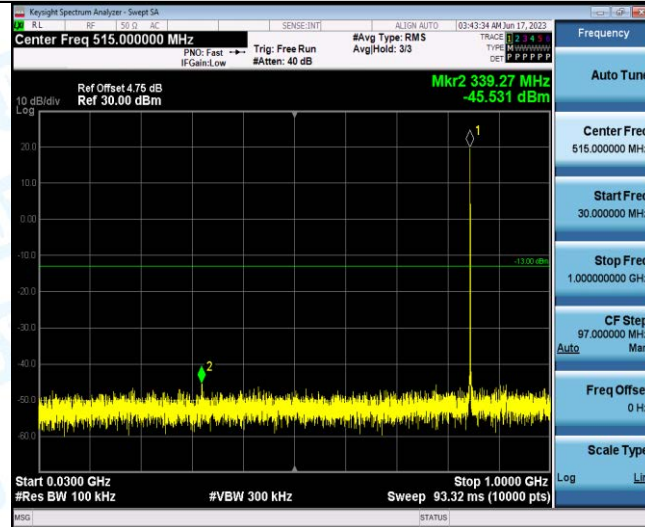

Band26-1.4MHz-QPSK-27033-1RB#0-Range1:30~1000MHz