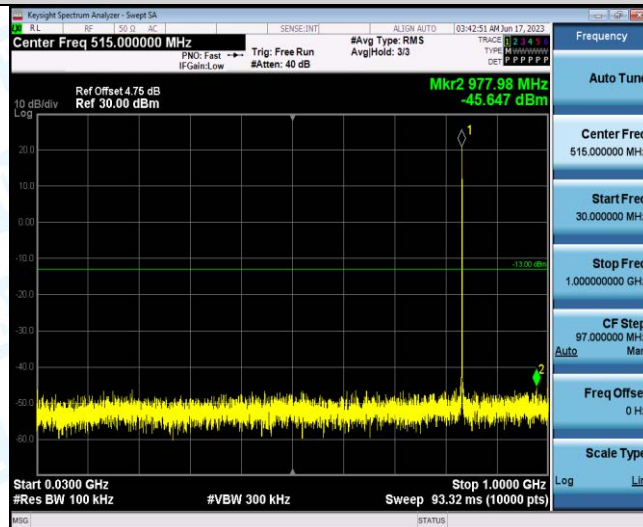

Band26-1.4MHz-16QAM-26915-1RB#0-Range1:30~1000MHz