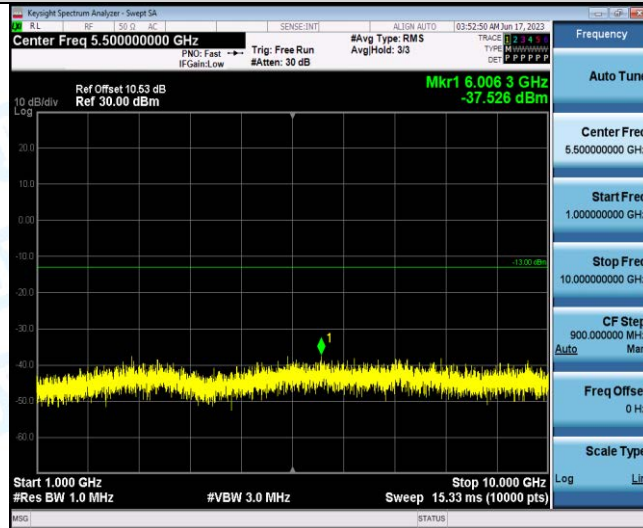

Band26-15MHz-QPSK-26965-1RB#0-Range1:30~1000MHz

Band26-15MHz-QPSK-26965-1RB#0-Range2:1000~10000MHz

Band26-15MHz-16QAM-26865-1RB#0-Range1:30~1000MHz

Band26-15MHz-16QAM-26865-1RB#0-Range2:1000~10000MHz

Band26-15MHz-16QAM-26915-1RB#0-Range1:30~10000MHz