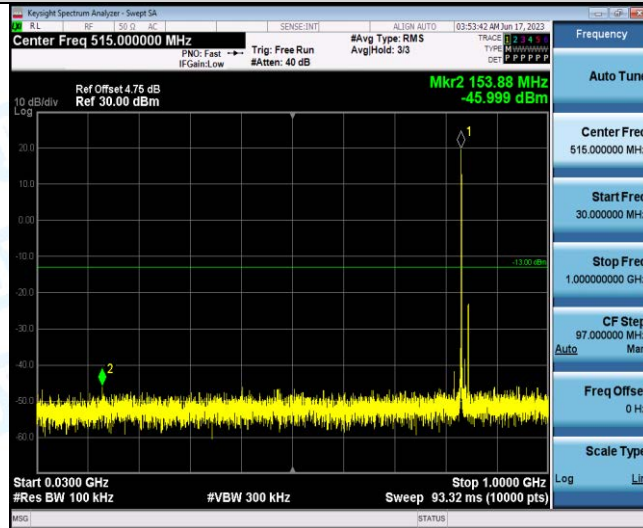

Band26-15MHz-QPSK-26965-1RB#0-Range1:30~1000MHz