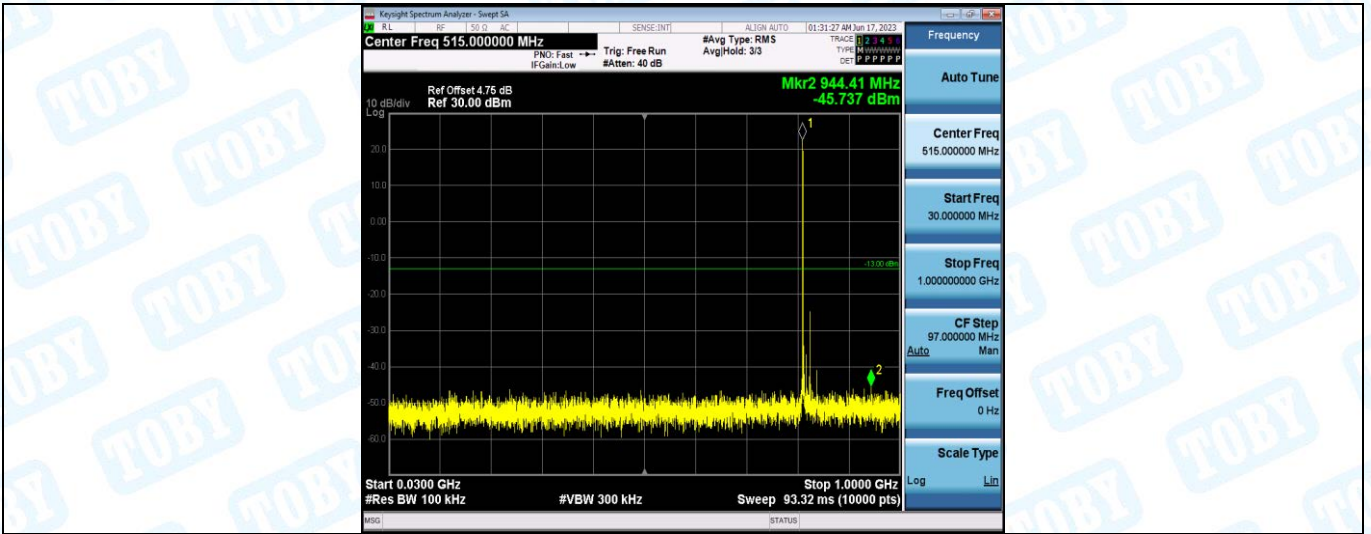

Band26-15MHz-16QAM-26765-1RB#0-Range1:30~1000MHz