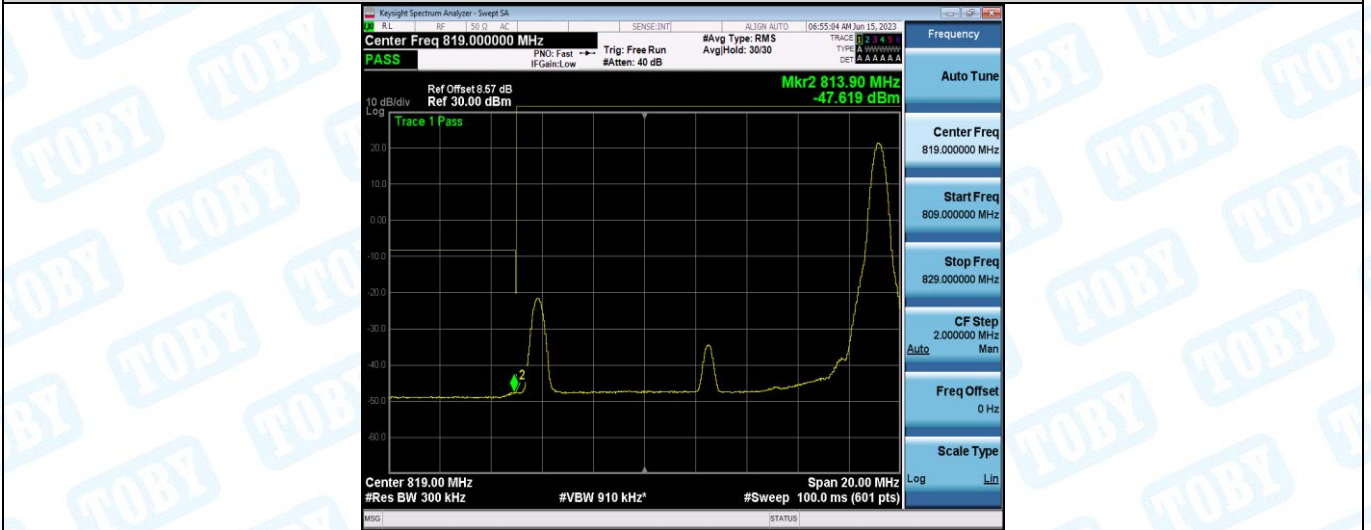

Band26-15MHz-QPSK-26765-1RB#0

Band26-15MHz-QPSK-26765-1RB#74

Band26-15MHz-QPSK-26765-75RB#0

Band26-15MHz-16QAM-26765-1RB#0

Band26-15MHz-16QAM-26765-1RB#74

Band26-15MHz-16QAM-26765-75RB#0

5. Conducted Spurious Emission