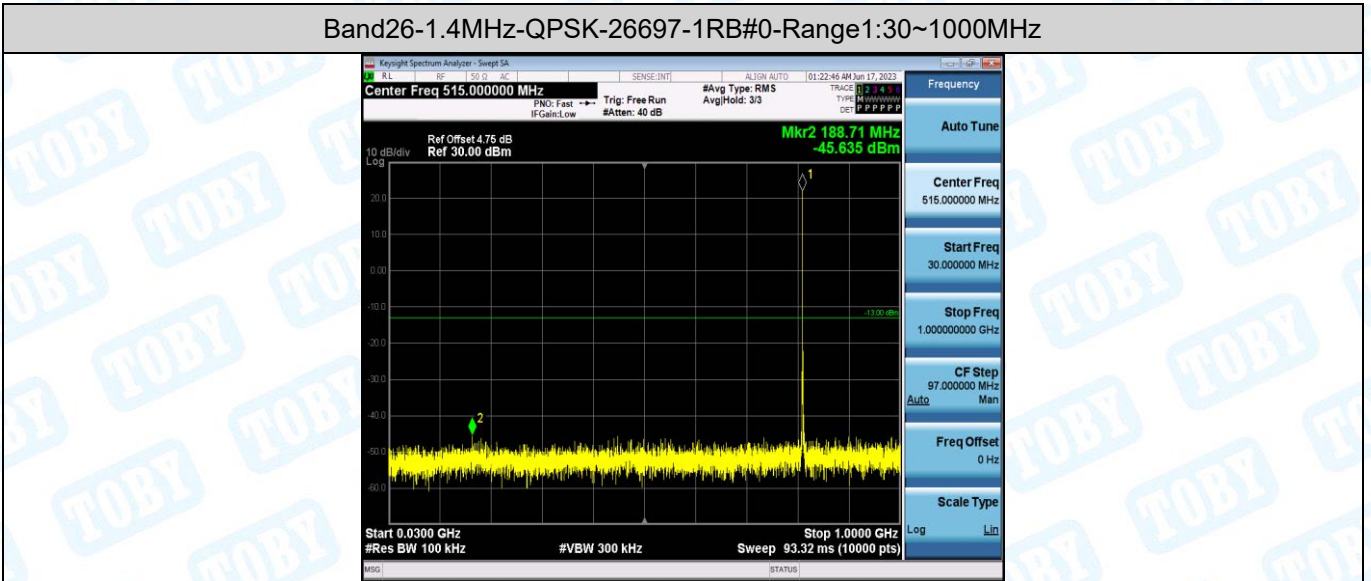

Test Graphs

Band26-1.4MHz-QPSK-26697-1RB#0-Range1:30~1000MHz