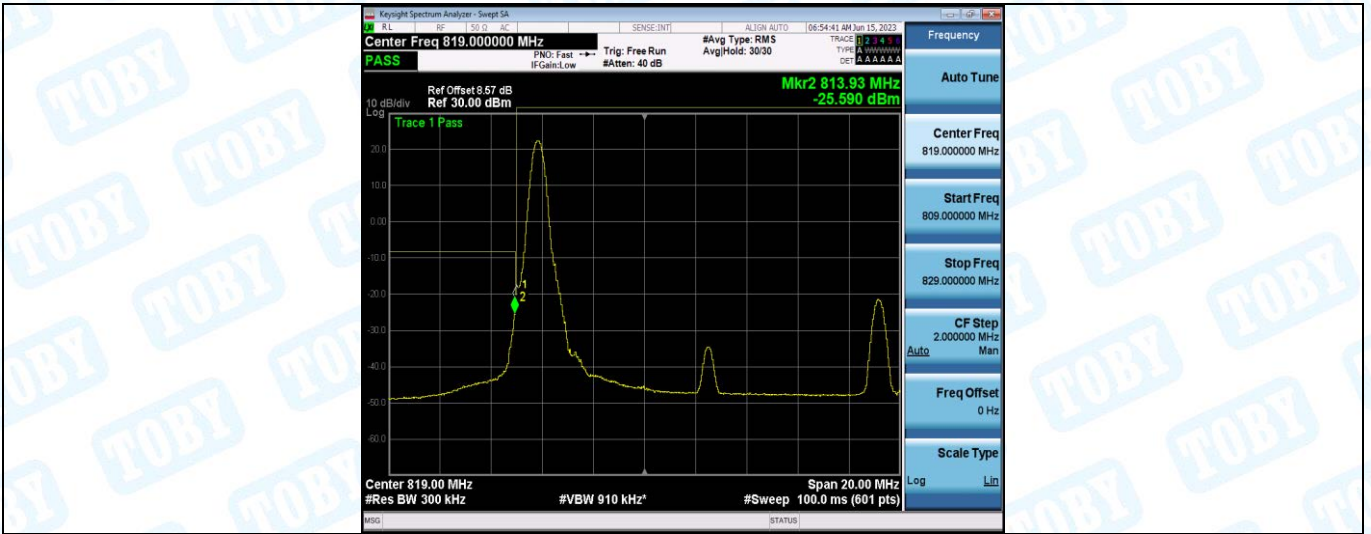

Band26-15MHz-QPSK-26765-1RB#0

Band26-15MHz-QPSK-26765-1RB#74

Band26-15MHz-QPSK-26765-75RB#0

Band26-15MHz-16QAM-26765-1RB#0

Band26-15MHz-16QAM-26765-1RB#74

Band26-15MHz-16QAM-26765-75RB#0

5. Conducted Spurious Emission