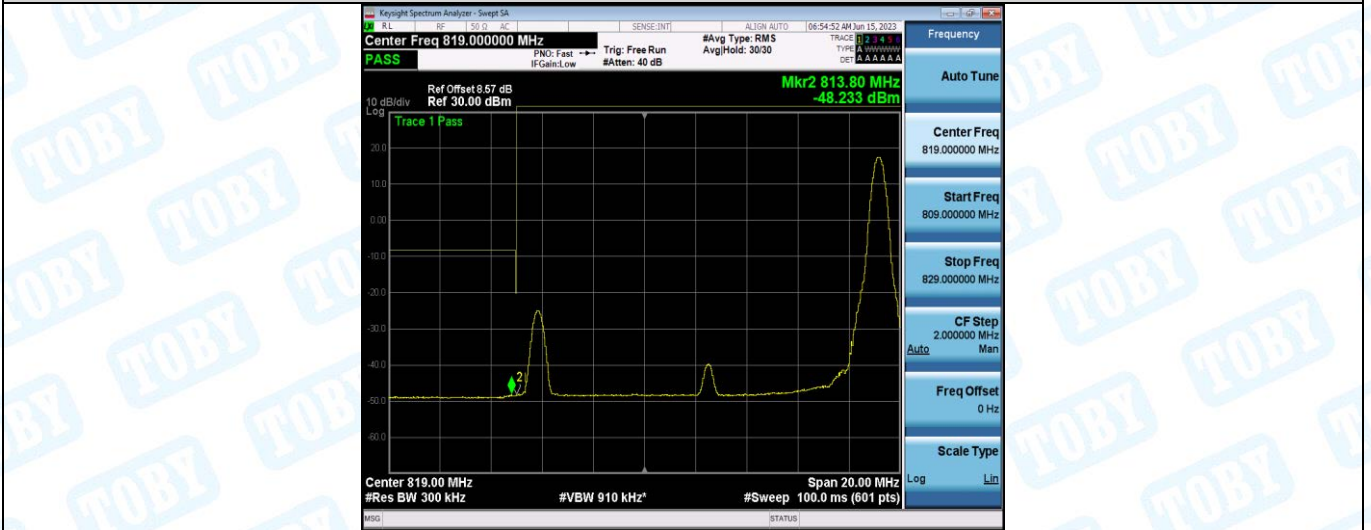

Band26-15MHz-QPSK-26765-1RB#0

Band26-15MHz-QPSK-26765-1RB#74

Band26-15MHz-QPSK-26765-75RB#0

Band26-15MHz-16QAM-26765-1RB#0

Band26-15MHz-16QAM-26765-1RB#74

Band26-15MHz-16QAM-26765-75RB#0

5. Conducted Spurious Emission