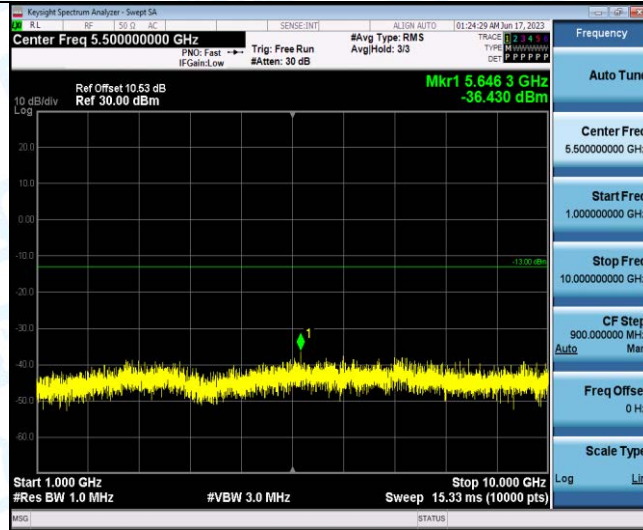

Band26-1.4MHz-16QAM-26783-1RB#0-Range1:30~1000MHz