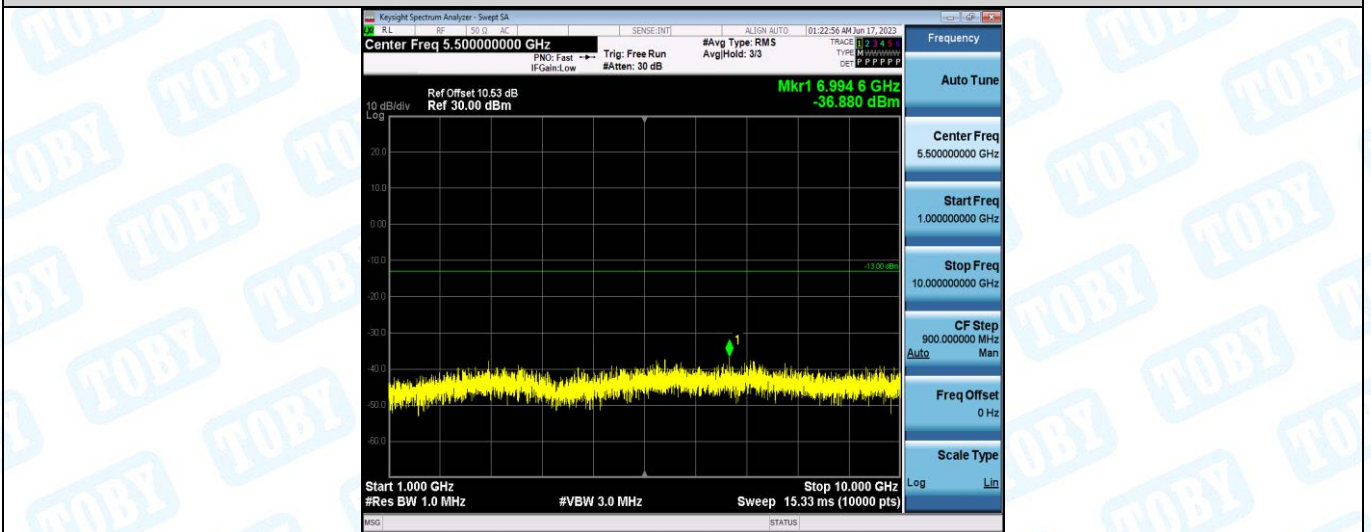

Band26-1.4MHz-QPSK-26697-1RB#0-Range2:1000~10000MHz