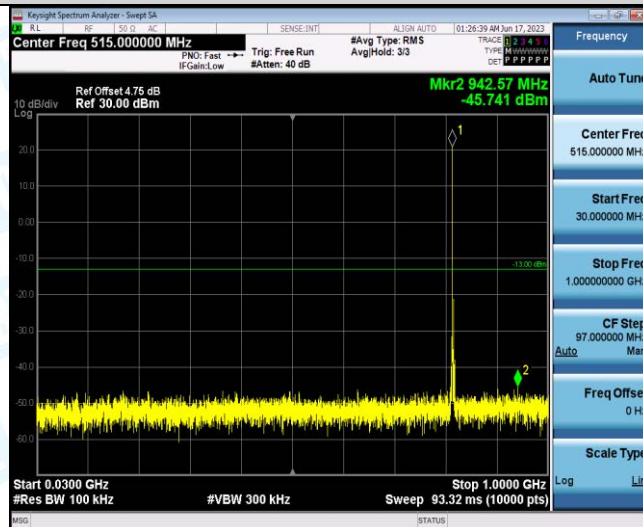

Band26-3MHz-QPSK-26740-1RB#0-Range2:1000~10000MHz