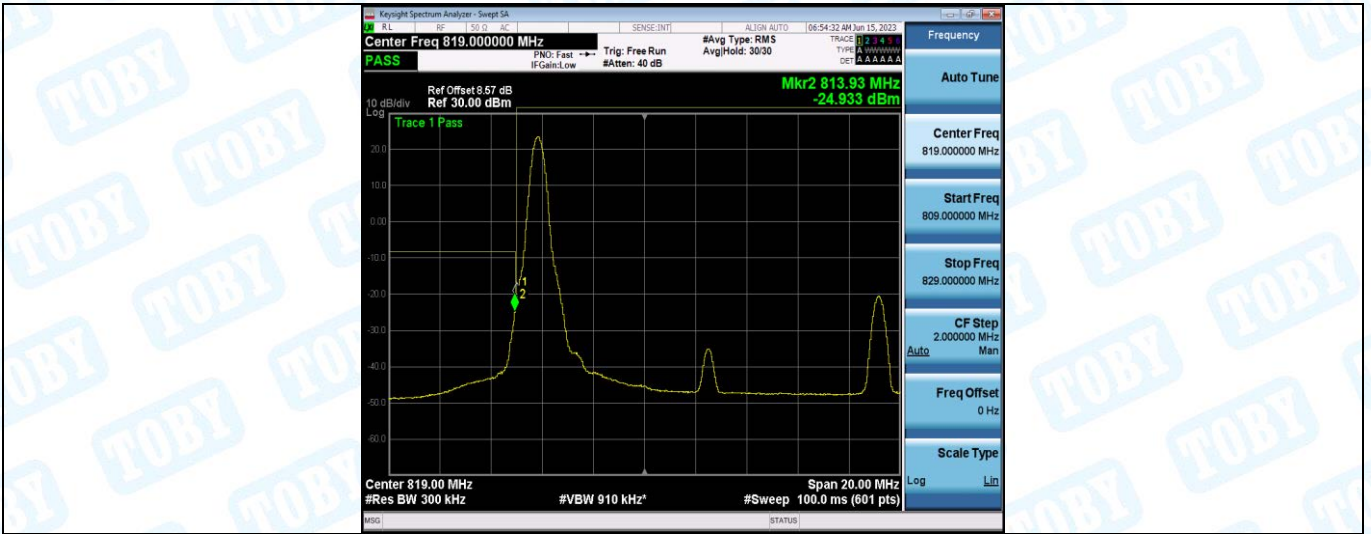

Band26-15MHz-QPSK-26765-1RB#0

Band26-15MHz-QPSK-26765-1RB#74

Band26-15MHz-QPSK-26765-75RB#0

Band26-15MHz-16QAM-26765-1RB#0

Band26-15MHz-16QAM-26765-1RB#74

Band26-15MHz-16QAM-26765-75RB#0

5. Conducted Spurious Emission