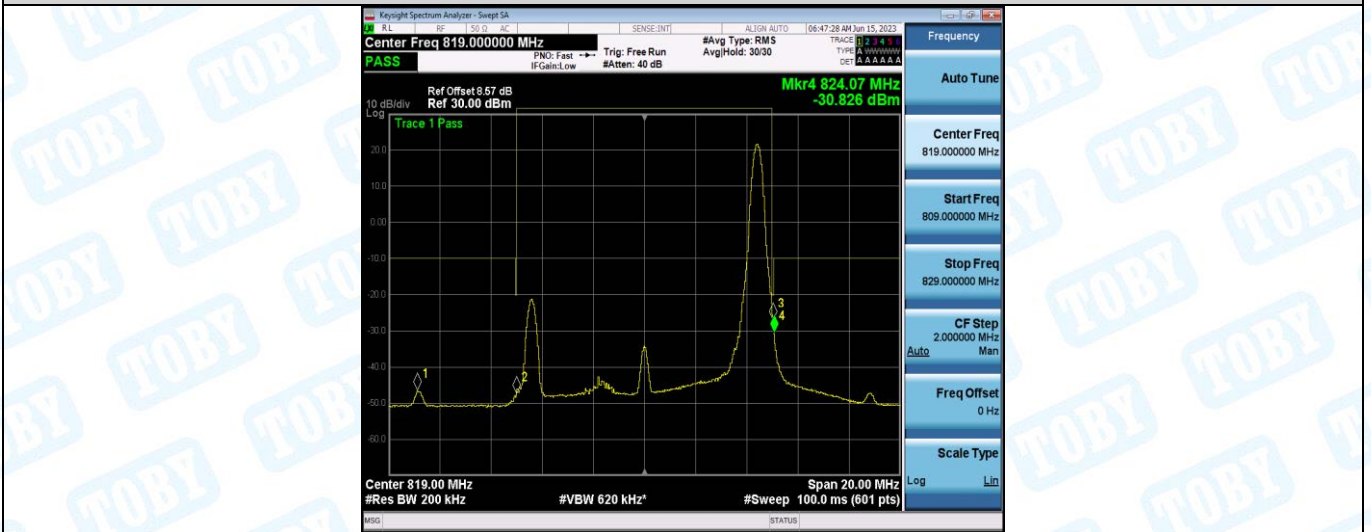

Band26-10MHz-16QAM-26740-1RB#49