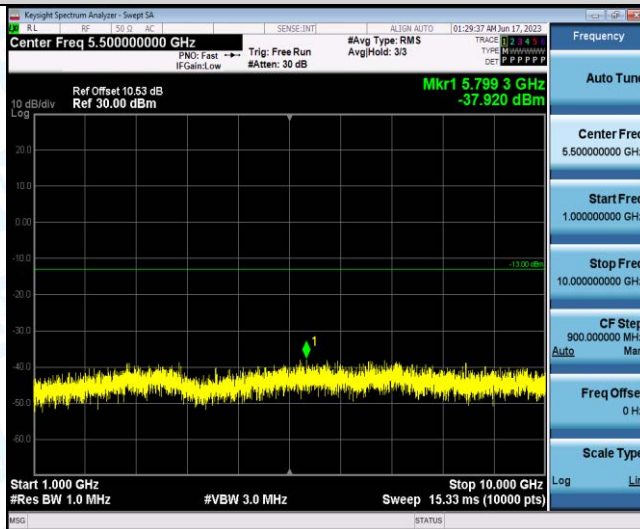

Band26-5MHz-16QAM-26715-1RB#0-Range1:30~1000MHz