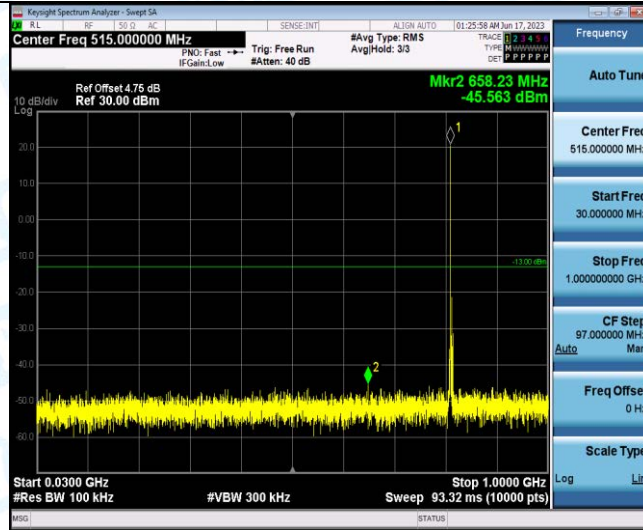

Band26-3MHz-QPSK-26705-1RB#0-Range2:1000~10000MHz