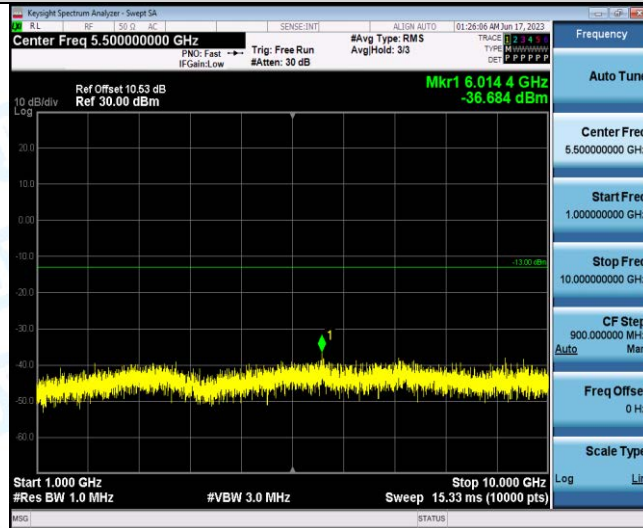

Band26-3MHz-QPSK-26740-1RB#0-Range1:30~1000MHz