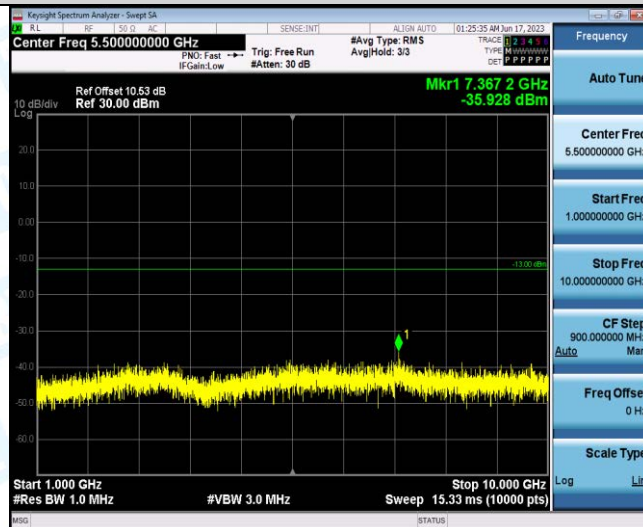

Band26-1.4MHz-16QAM-26740-1RB#0-Range1:30~1000MHz

Band26-1.4MHz-16QAM-26740-1RB#0-Range2:1000~10000MHz

Band26-1.4MHz-16QAM-26783-1RB#0-Range1:30~1000MHz

Band26-1.4MHz-16QAM-26783-1RB#0-Range2:1000~10000MHz