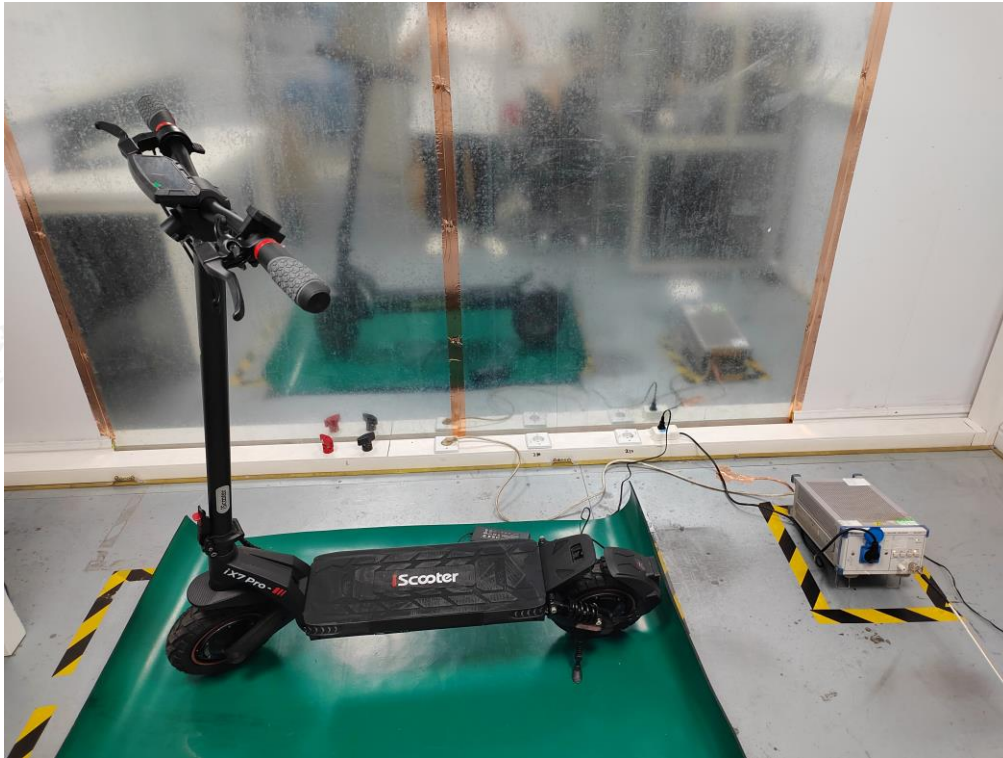

Test Setup Photo of Line Conducted Emissions Measurement

Fig. 3