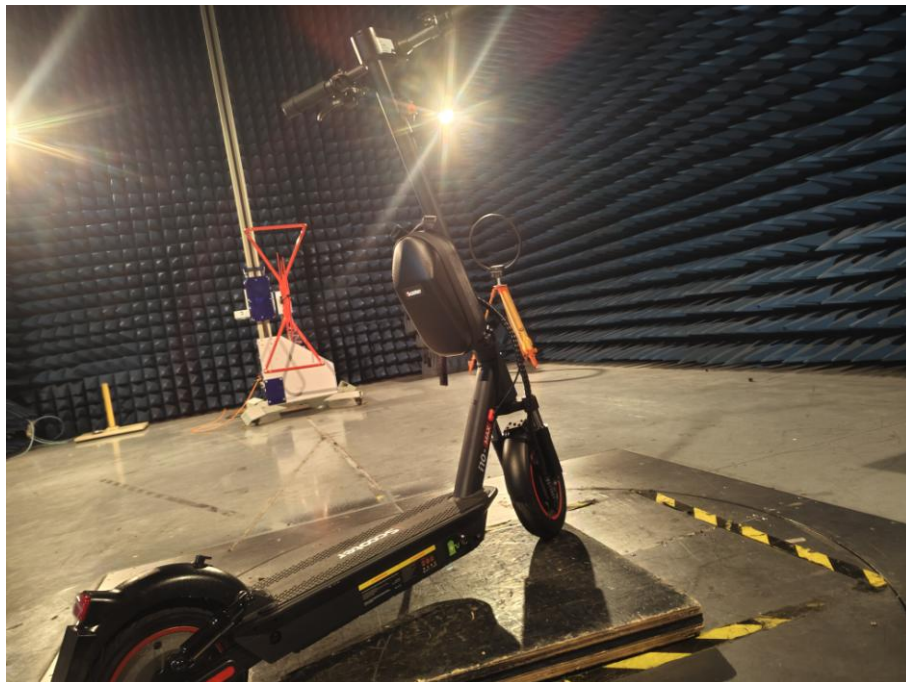

CE TEST SETUP

RE TEST SETUP

Model No.: i10MAX

RE TEST SETUP