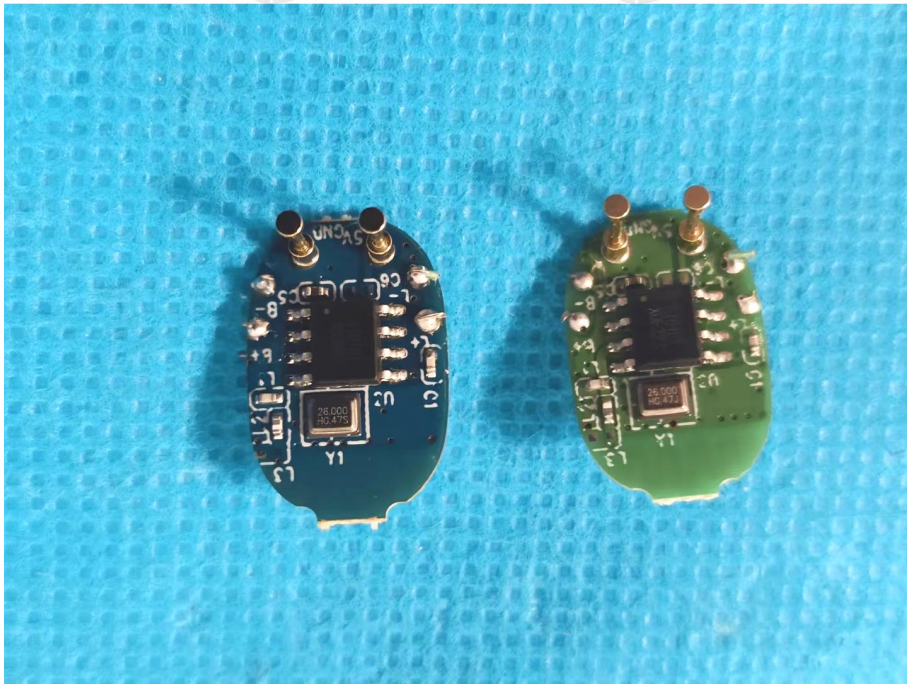

ZHONGHAN

FCC ID:2BBFLG9S

EUT PHOTOS Internal Photos

ZHONGHAN

FCC ID:2BBFLG9S

ZHONGHAN

FCC ID:2BBFLG9S

ZHONGHAN

FCC ID:2BBFLG9S

***** END OF REPORT *****