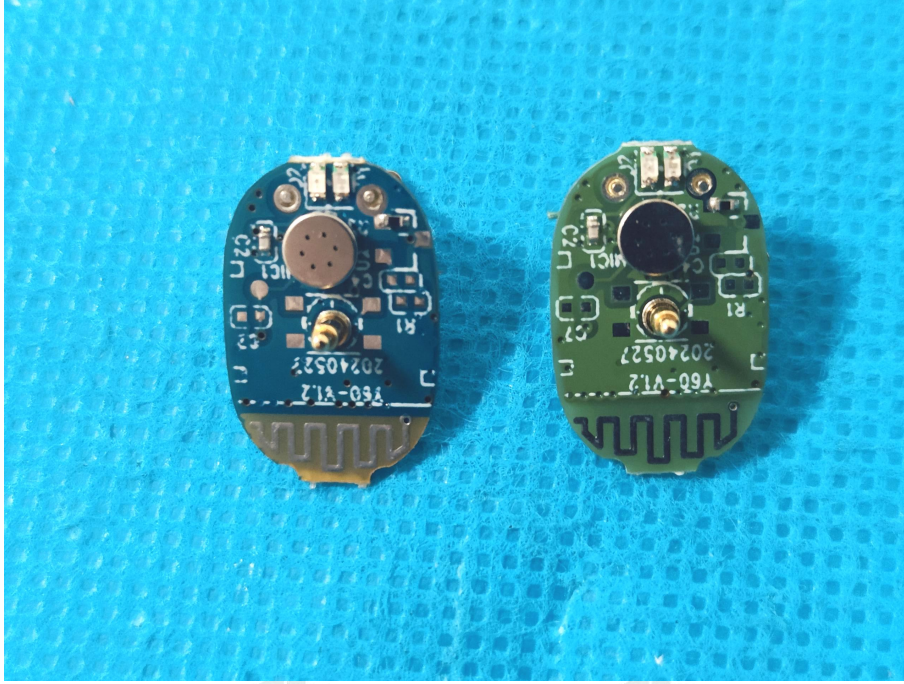

ZHONGHAN

FCC ID:2BBFLG9S

EUT PHOTOS Internal Photos

ZHONGHAN

FCC ID:2BBFLG9S

ZHONGHAN

FCC ID:2BBFLG9S

ZHONGHAN

FCC ID:2BBFLG9S

***** END OF REPORT *****