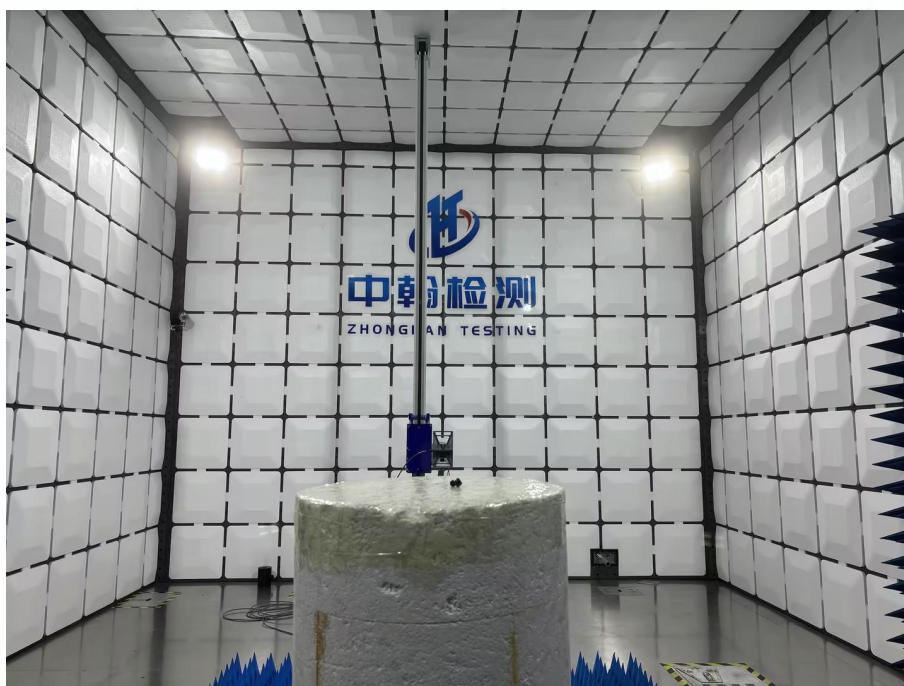

ZHONGHAN

FCC ID:2BBFL-TWS-Y

EUT TEST PHOTOS

***** END OF REPORT *****