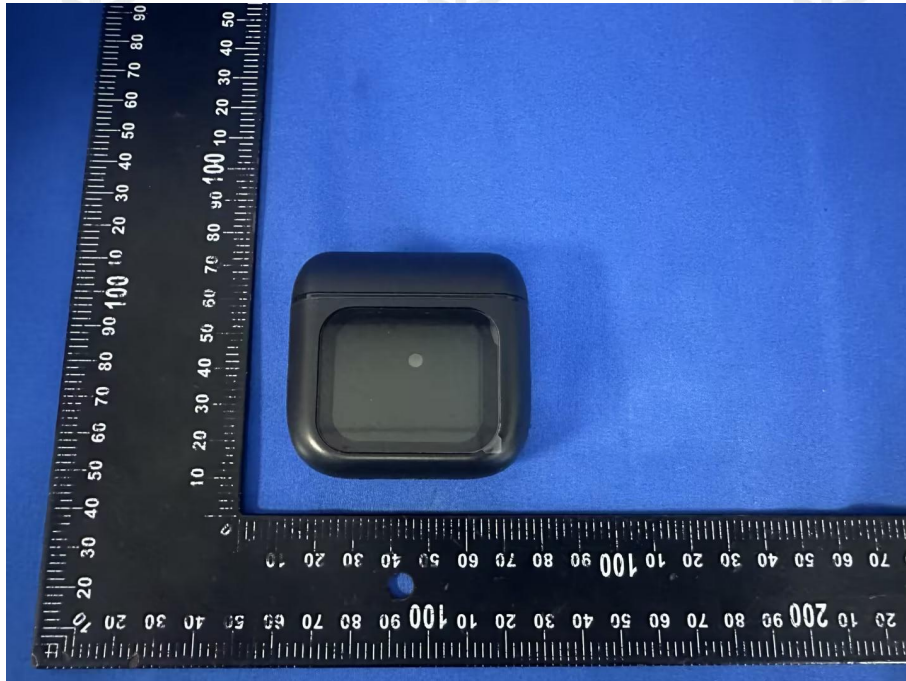

ZHONGHAN

FCC ID:2BBFL-TWS-SE

EUT PHOTOS(External Photos)

ZHONGHAN

FCC ID:2BBFL-TWS-SE

ZHONGHAN

FCC ID:2BBFL-TWS-SE

ZHONGHAN