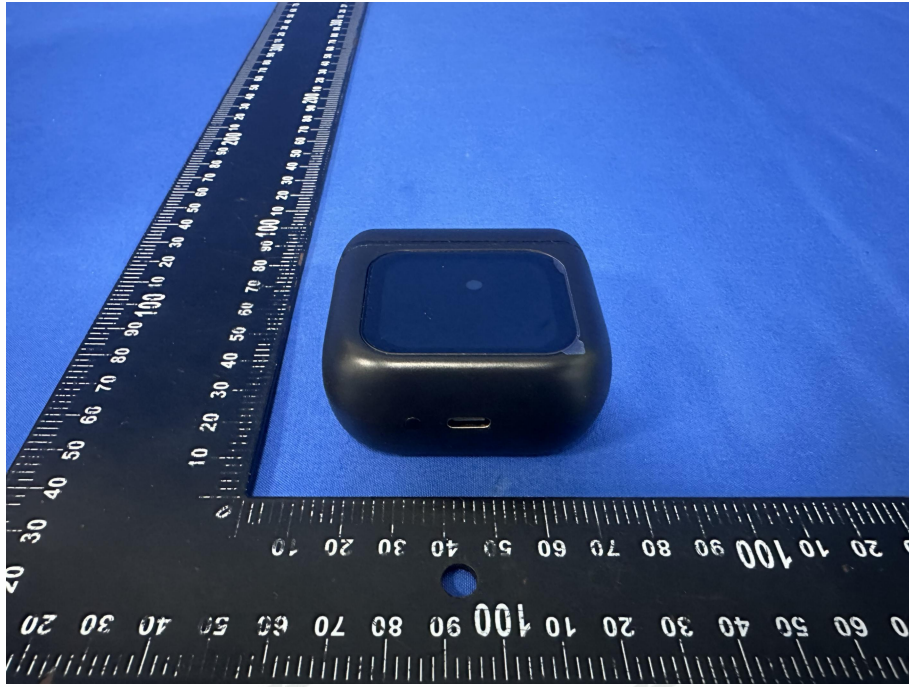

ZHONGHAN

FCC ID:2BBFL-TWS-SE

EUT PHOTOS(External Photos)

ZHONGHAN

FCC ID:2BBFL-TWS-SE

ZHONGHAN

FCC ID:2BBFL-TWS-SE

ZHONGHAN