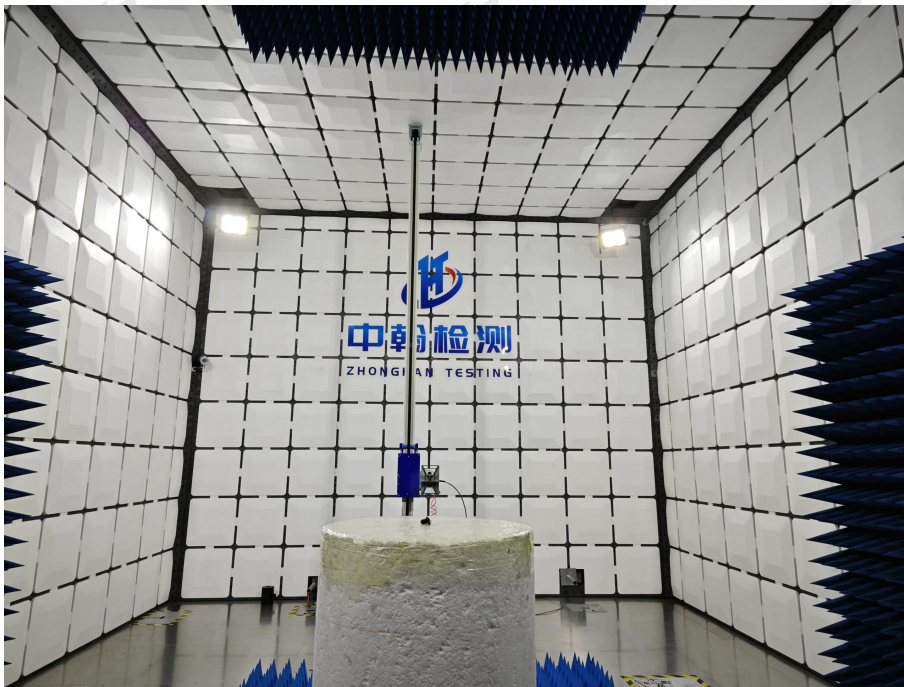

ZHONGHAN

FCC ID:2BBFL-TWS-PLUS

EUT TEST PHOTOS

***** END OF REPORT *****