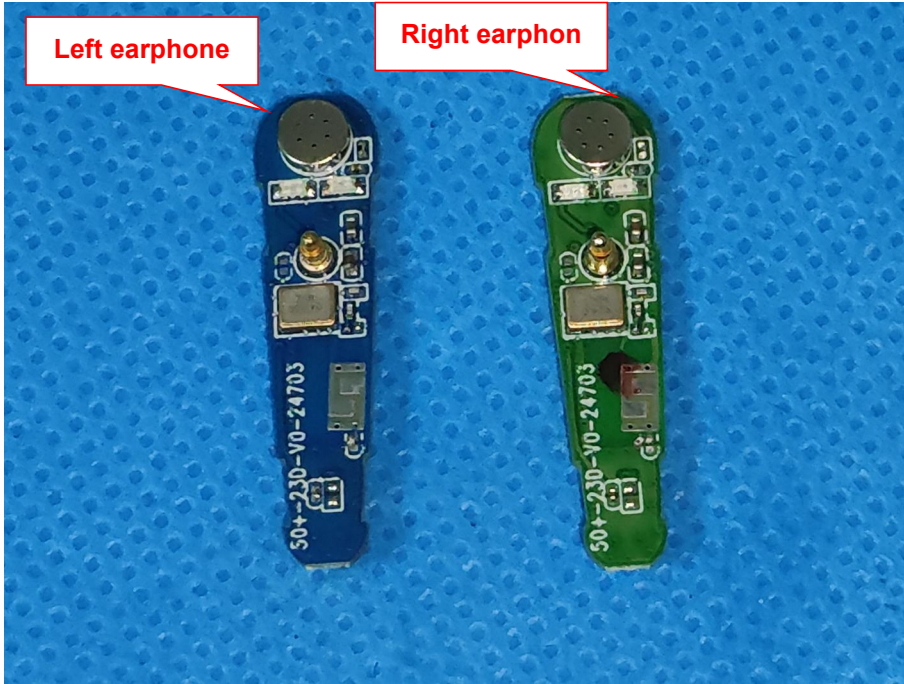

FCC ID:2BBFL-TWS-T

ZHONGHAN

FCC ID:2BBFL-TWS-T

***** END OF REPORT *****