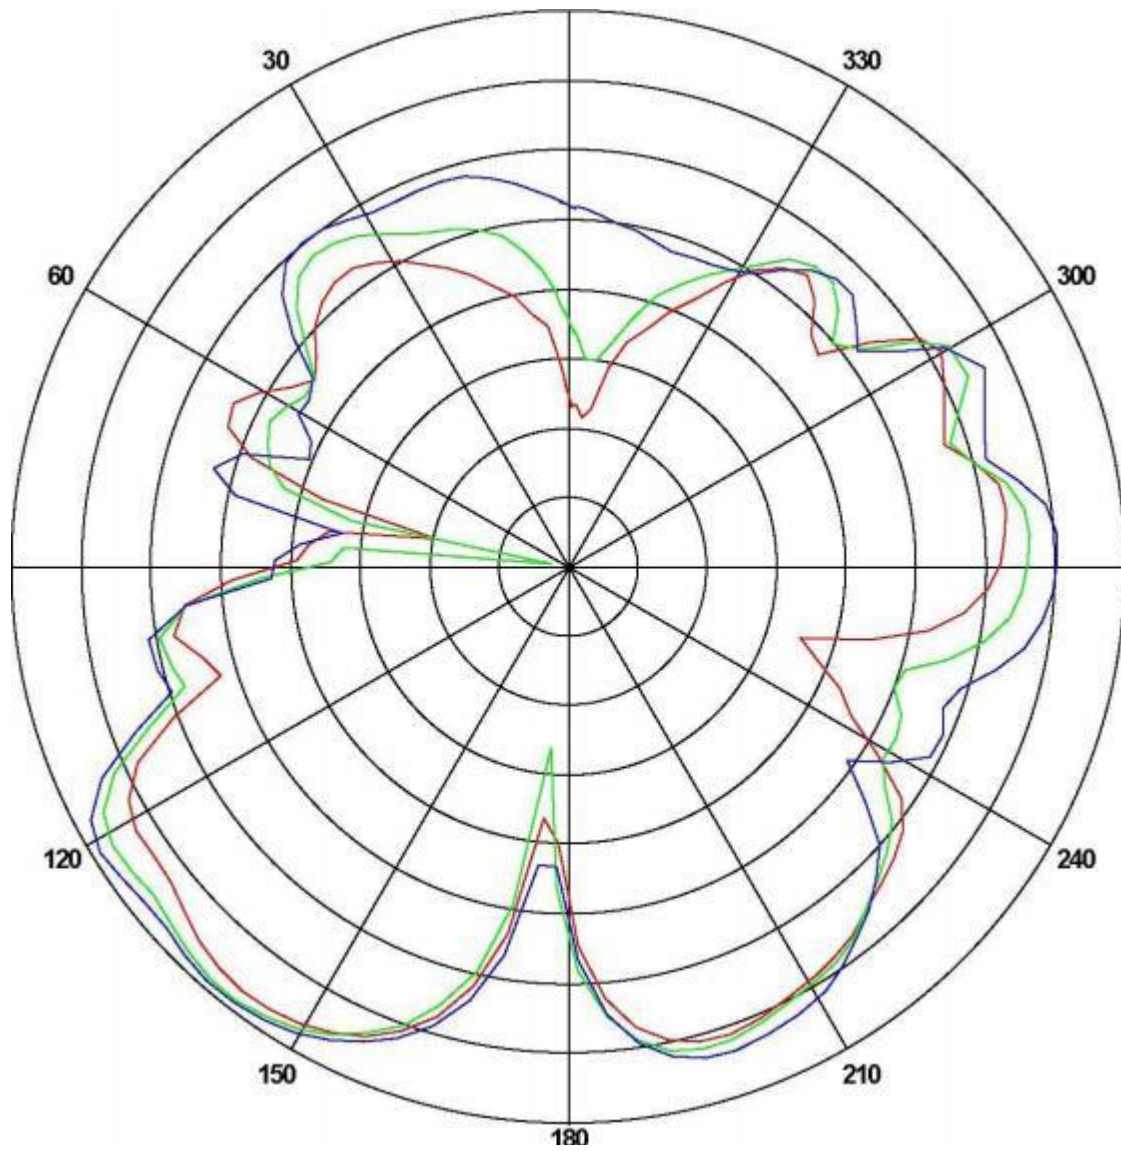

# Inverted F Antenna Specification

## Summary

| ITEM                 | ANT SPEC                        |          |          |          |          |          |
|----------------------|---------------------------------|----------|----------|----------|----------|----------|
| Model Name           | 2.4G ANT                        |          |          |          |          |          |
| Center Frequency     | Horizontal                      |          |          | Vertical |          |          |
|                      | 2400MHz                         | 2400MHz  | 2500MHz  | 2400MHz  | 2400MHz  | 2500MHz  |
|                      | 1.46(dB)                        | 1.46(dB) | 1.52(dB) | 1.46(dB) | 1.46(dB) | 1.52(dB) |
| MAX. Gain            | 1.52(dB)                        |          |          |          |          |          |
| Polarization         | Horizontal and Vertical         |          |          |          |          |          |
| Azimuth Beam Pattern | Omni- directional               |          |          |          |          |          |
| Impedance            | 50 Ohm                          |          |          |          |          |          |
| Antenna Length       | 38.20mm                         |          |          |          |          |          |
| Manufacture          | ZHUHAI JIELI TECHNOLOGY CO.,LTD |          |          |          |          |          |

## Antenna Photo & Length (mm)

Horizontal: 2400 MHz 2450 MHz 2500 MHz

Power (dBm)

Max: 0 Min: -40 Scale: 5/div

| Frequency (MHz) | Gain(dB) |      |      |
|-----------------|----------|------|------|
|                 | Max      | Min  | Avg  |
| 2400            | 1.46     | 1.46 | 1.46 |
| 2450            | 1.46     | 1.46 | 1.46 |
| 2500            | 1.52     | 1.52 | 1.52 |