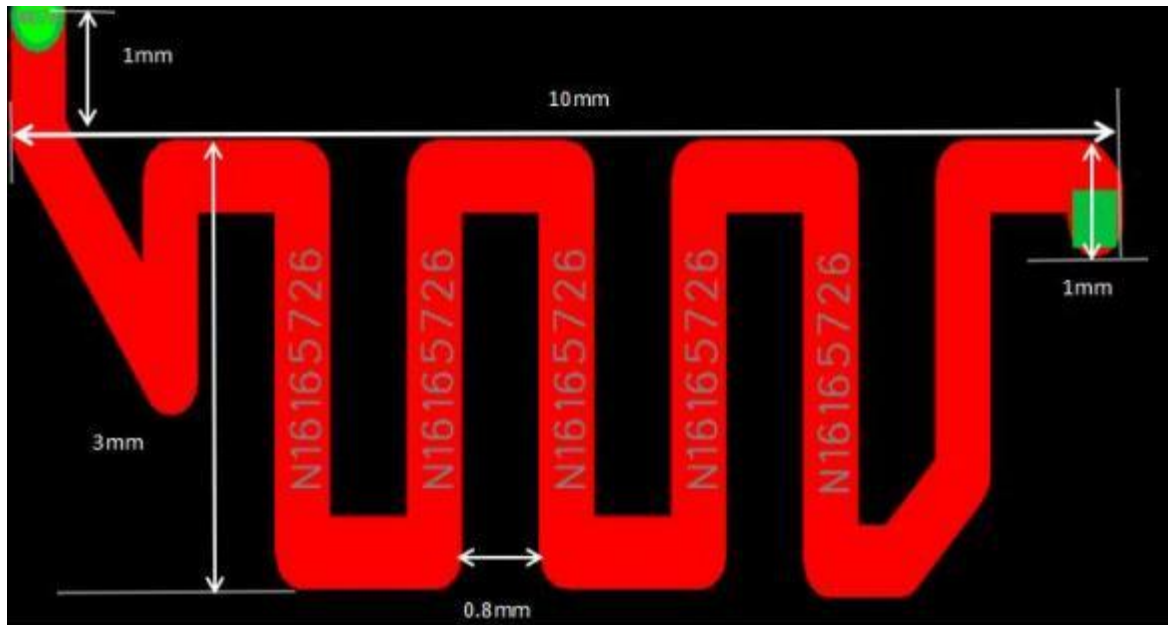

# Inverted F Antenna Specification

## Summary

| ITEM                 | ANT SPEC                        |          |          |          |          |          |
|----------------------|---------------------------------|----------|----------|----------|----------|----------|
| Model Name           | 2.4G ANT                        |          |          |          |          |          |
| Center Frequency     | Horizontal                      |          |          | Vertical |          |          |
|                      | 2400MHz                         | 2400MHz  | 2500MHz  | 2400MHz  | 2400MHz  | 2500MHz  |
|                      | 1.46(dB)                        | 1.46(dB) | 1.52(dB) | 1.46(dB) | 1.46(dB) | 1.52(dB) |
| MAX. Gain            | 1.52(dB)                        |          |          |          |          |          |
| Polarization         | Horizontal and Vertical         |          |          |          |          |          |
| Azimuth Beam Pattern | Omni- directional               |          |          |          |          |          |
| Impedance            | 50 Ohm                          |          |          |          |          |          |
| Antenna Length       | 38.20mm                         |          |          |          |          |          |
| Manufacture          | ZHUHAI JIELI TECHNOLOGY CO.,LTD |          |          |          |          |          |

## Antenna Photo & Length (mm)

Horizontal: 2400 MHz 2450 MHz 2500 MHz

Power (dBm)

Max: 0 Min: -40 Scale: 5/div

| Frequency (MHz) | Gain(dB) |      |      |
|-----------------|----------|------|------|
|                 | Max      | Min  | Avg  |
| 2400            | 1.46     | 1.46 | 1.46 |
| 2450            | 1.46     | 1.46 | 1.46 |
| 2500            | 1.52     | 1.52 | 1.52 |