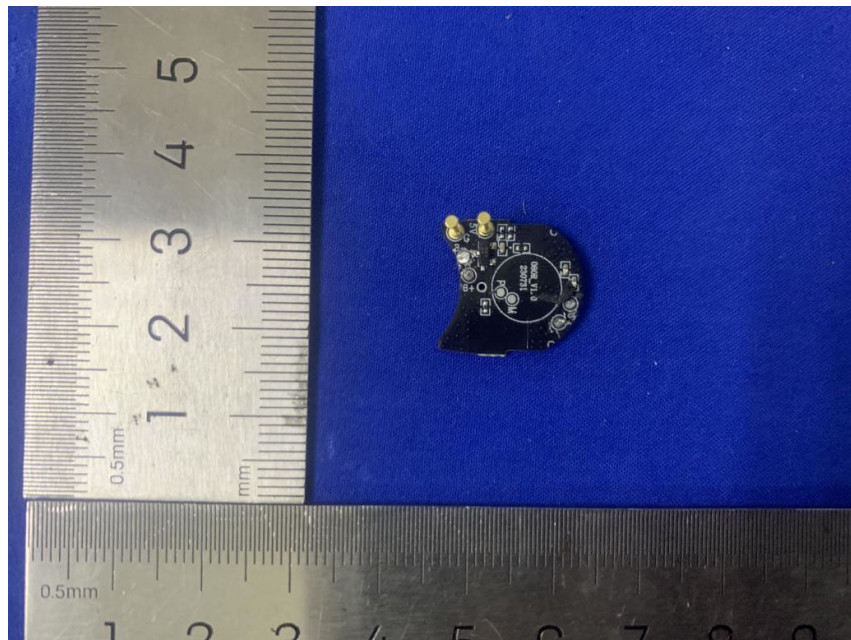

Internal photographs

FCC ID: 2BBFL-OWS-80

Antenna