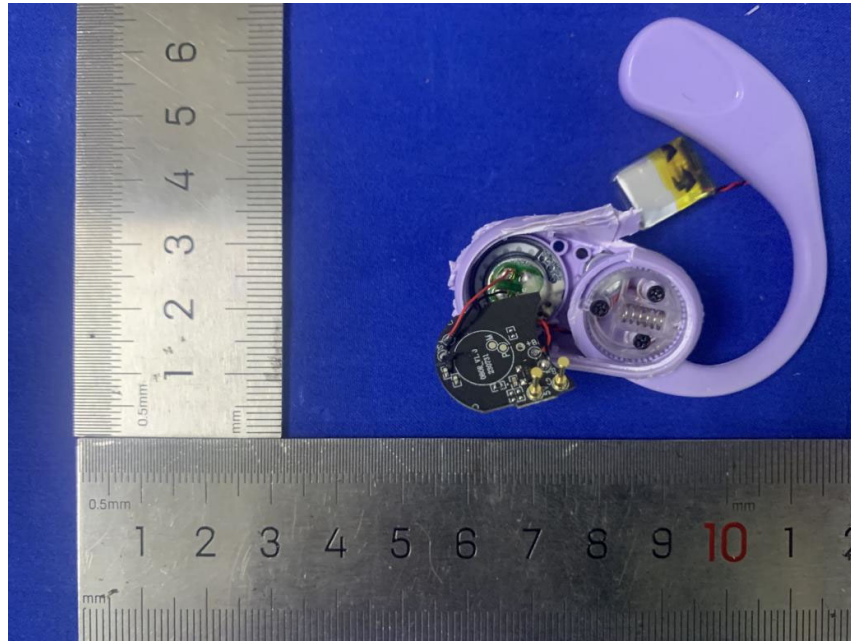

Internal photographs

FCC ID: 2BBFL-OWS-80

Antenna