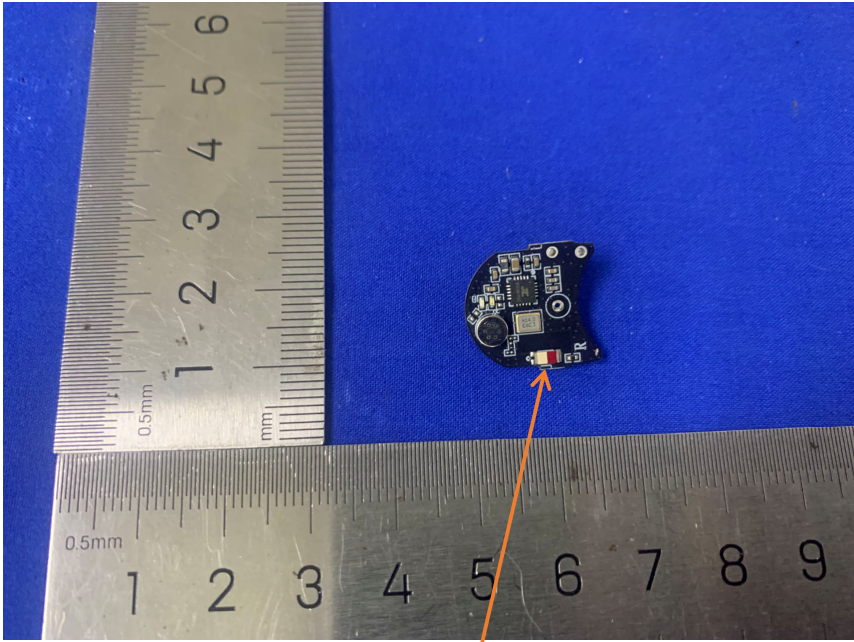

Internal photographs

FCC ID: 2BBFL-OWS-80

Antenna