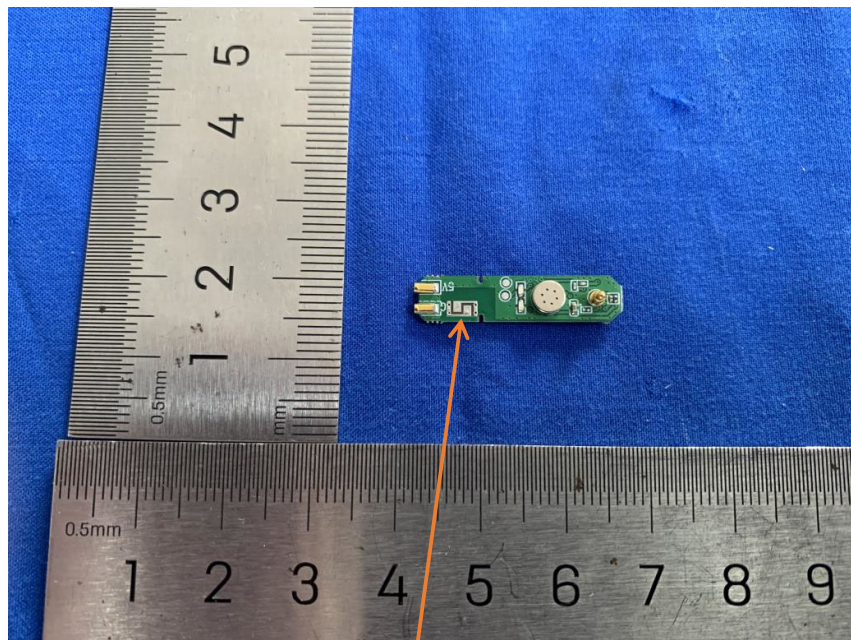

Internal photographs

FCC ID: 2BBFL-MATE60

Antenna