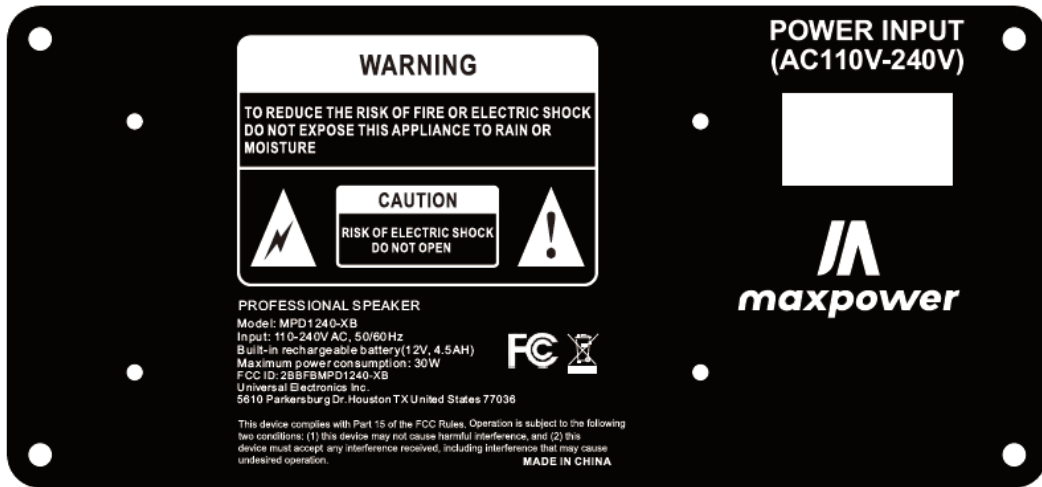

LABEL AND LOCATION

(Size: L 14.5cm x W 6.7cm)