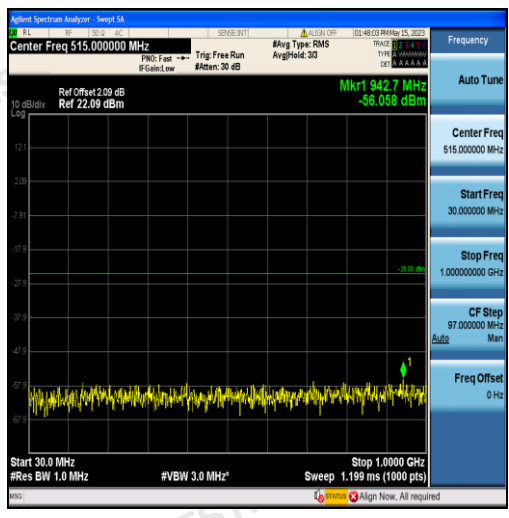

Band41-15MHz-16QAM-39725-75RB#0-Range1:30~1000MHz