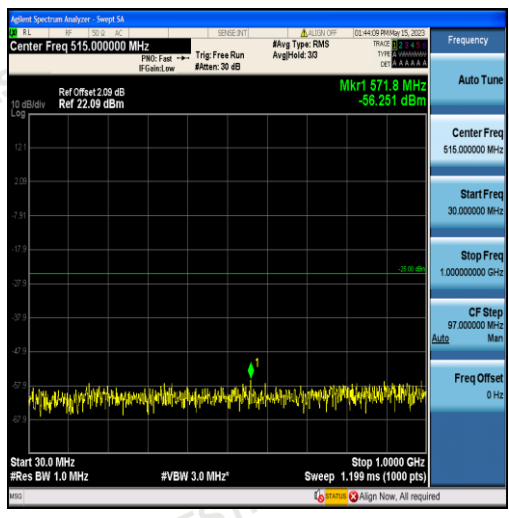

Band41-15MHz-QPSK-39725-75RB#0-Range1:30~1000MHz