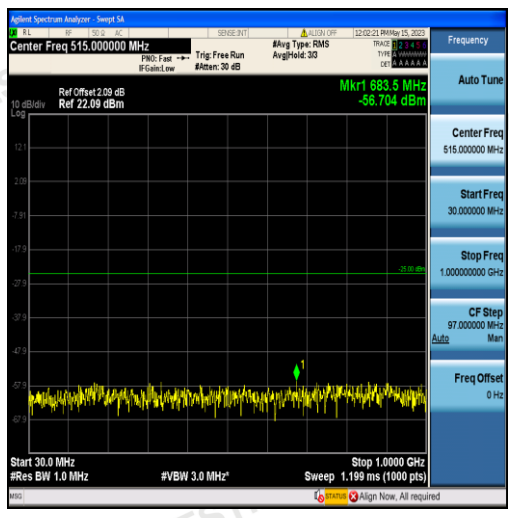

Band41-5MHz-16QAM-39675-25RB#0-Range1:30~1000MHz