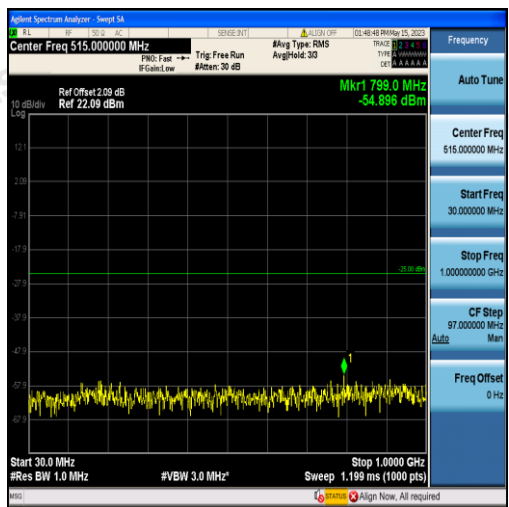

Band41-15MHz-QPSK-40620-75RB#0-Range1:30~1000MHz