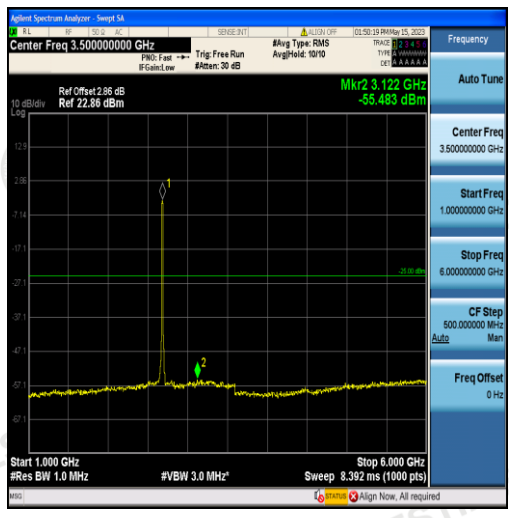

Band41-15MHz-16QAM-40620-75RB#0-Range1:30~1000MHz

Band41-15MHz-16QAM-40620-75RB#0-Range2:1000~6000MHz

Band41-15MHz-16QAM-40620-75RB#0-Range3:6000~27000MHz

Band41-15MHz-QPSK-41515-75RB#0-Range1:30~1000MHz