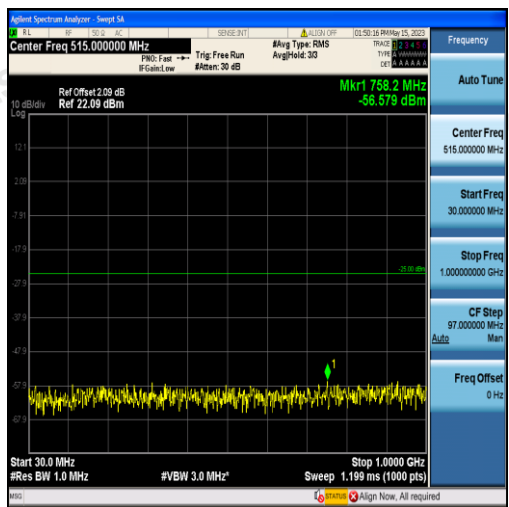

Band41-15MHz-QPSK-41515-75RB#0-Range1:30~1000MHz