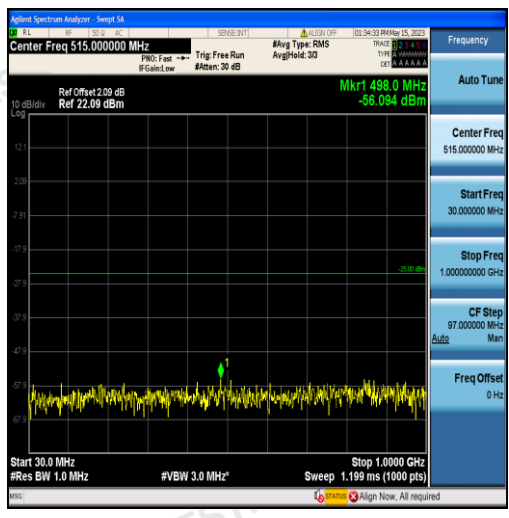

Band41-10MHz-16QAM-40620-50RB#0-Range1:30~1000MHz