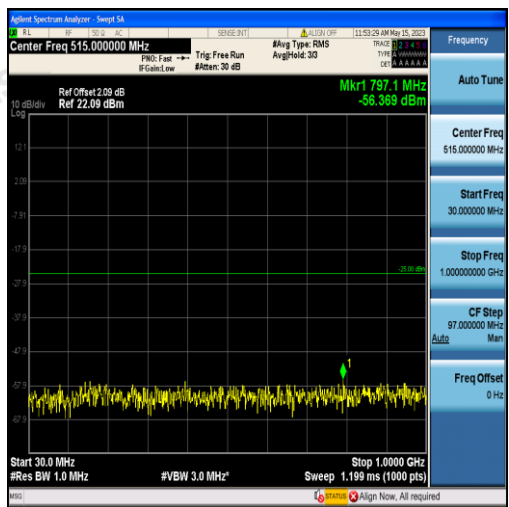

Band38-20MHz-16QAM-38150-100RB#0-Range1:30~1000MHz