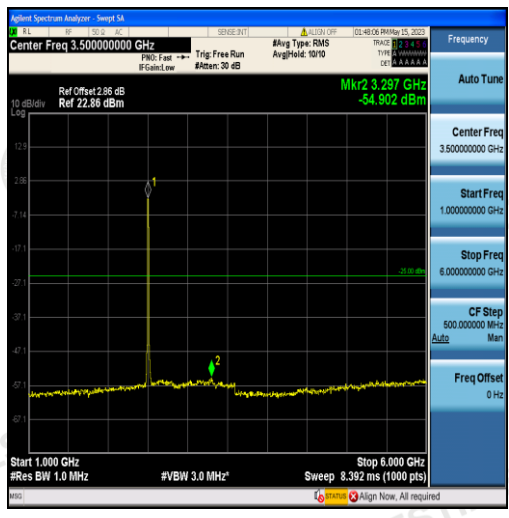

Band41-15MHz-16QAM-39725-75RB#0-Range2:1000~6000MHz