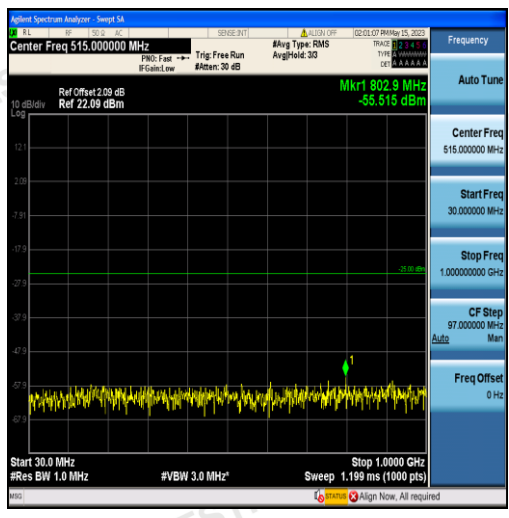

Band41-20MHz-16QAM-40620-100RB#0-Range1:30~1000MHz