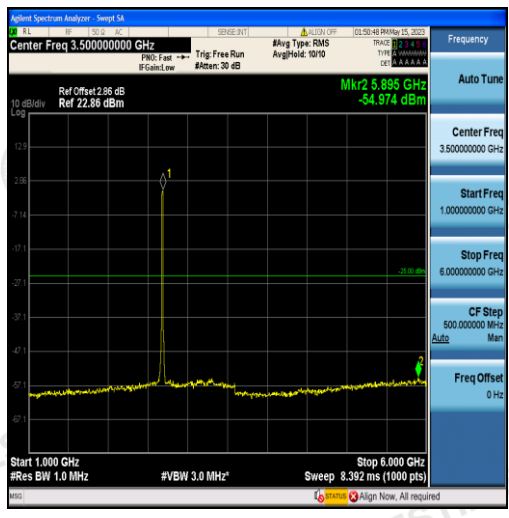

Band41-15MHz-16QAM-41515-75RB#0-Range2:1000~6000MHz