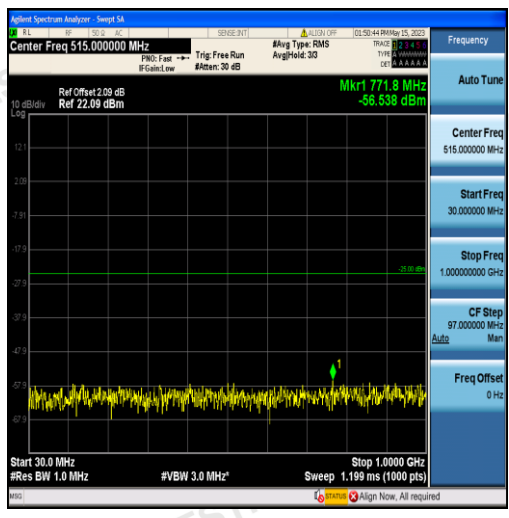

Band41-15MHz-16QAM-41515-75RB#0-Range1:30~1000MHz