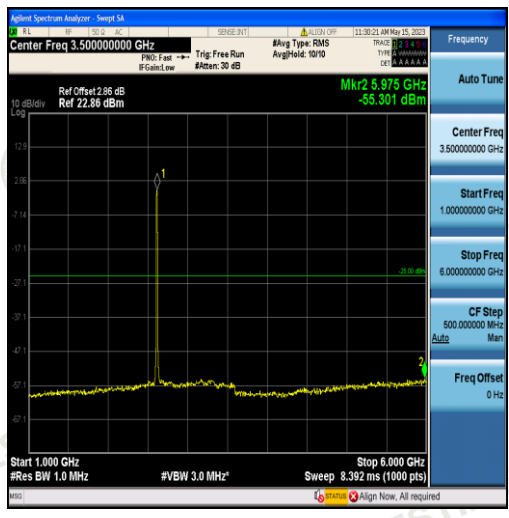

Band38-10MHz-16QAM-38200-50RB#0-Range1:30~1000MHz

Band38-10MHz-16QAM-38200-50RB#0-Range2:1000~6000MHz