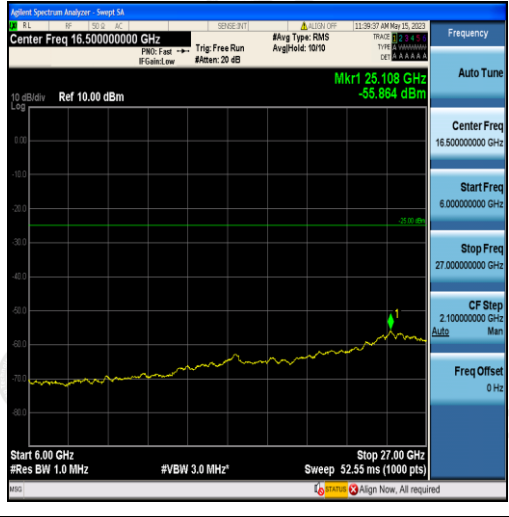

Band38-15MHz-QPSK-38175-75RB#0-Range2:1000~6000MHz

Band38-15MHz-QPSK-38175-75RB#0-Range3:6000~27000MHz