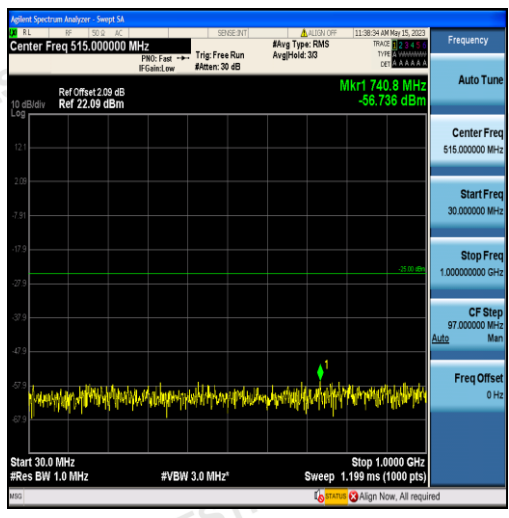

Band38-15MHz-16QAM-37825-75RB#0-Range3:6000~27000MHz

Band38-15MHz-QPSK-38000-75RB#0-Range1:30~1000MHz