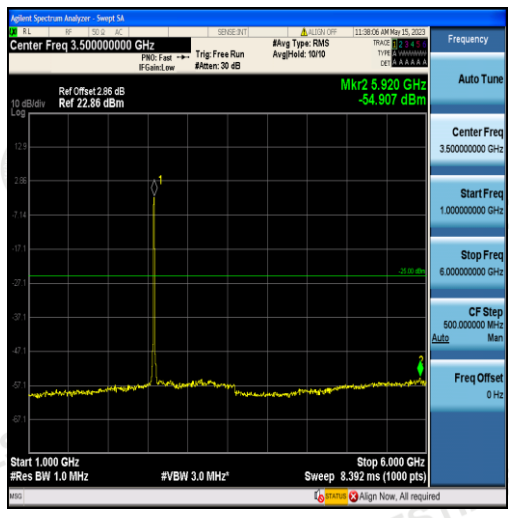

Band38-15MHz-16QAM-37825-75RB#0-Range1:30~1000MHz

Band38-15MHz-16QAM-37825-75RB#0-Range2:1000~6000MHz