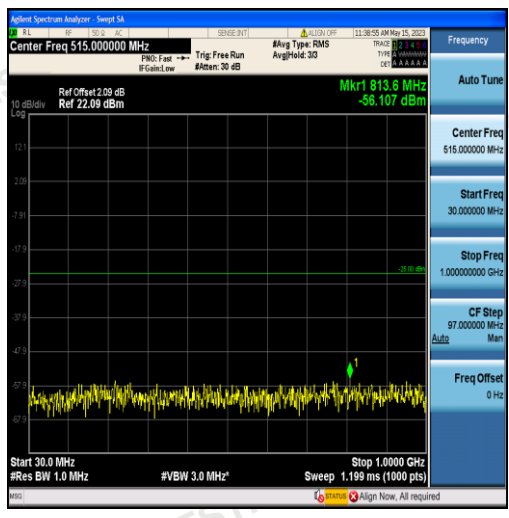

Band38-15MHz-QPSK-38000-75RB#0-Range3:6000~27000MHz

Band38-15MHz-16QAM-38000-75RB#0-Range1:30~1000MHz