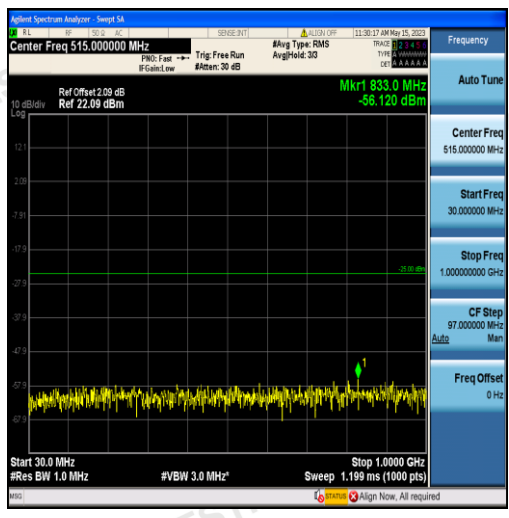

Band38-10MHz-QPSK-38200-50RB#0-Range3:6000~27000MHz

Band38-10MHz-16QAM-38200-50RB#0-Range1:30~1000MHz