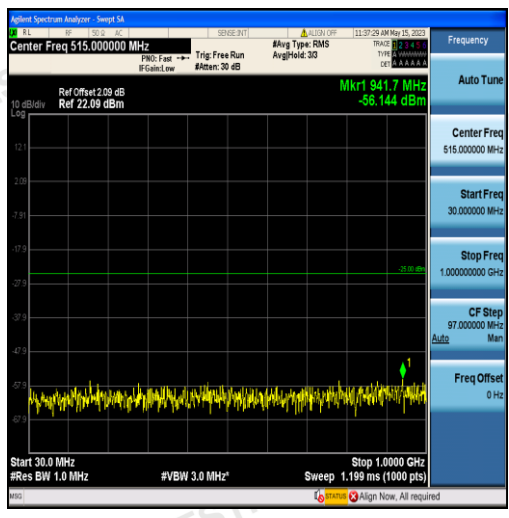

Band38-10MHz-16QAM-38200-50RB#0-Range3:6000~27000MHz

Band38-15MHz-QPSK-37825-75RB#0-Range1:30~1000MHz