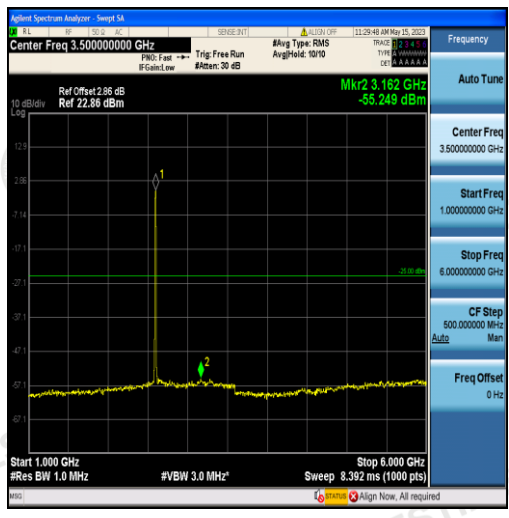

Band38-10MHz-16QAM-38000-50RB#0-Range1:30~1000MHz

Band38-10MHz-16QAM-38000-50RB#0-Range2:1000~6000MHz