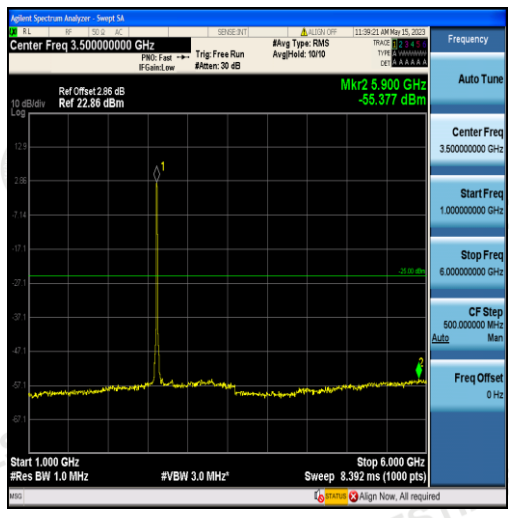

Band38-15MHz-QPSK-38175-75RB#0-Range1: 30~1000MHz

Band38-15MHz-QPSK-38175-75RB#0-Range2:1000~6000MHz