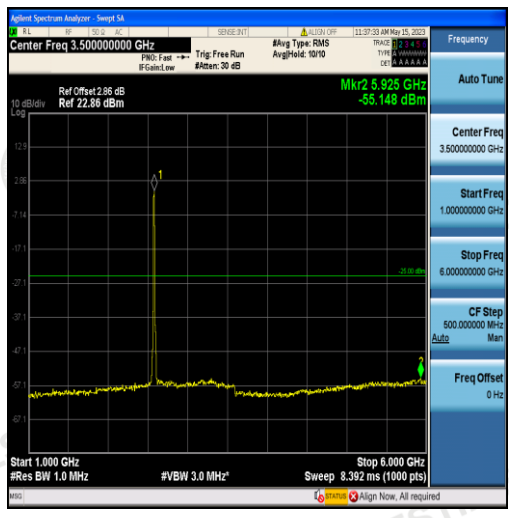

Band38-15MHz-QPSK-37825-75RB#0-Range1:30~1000MHz

Band38-15MHz-QPSK-37825-75RB#0-Range2:1000~6000MHz