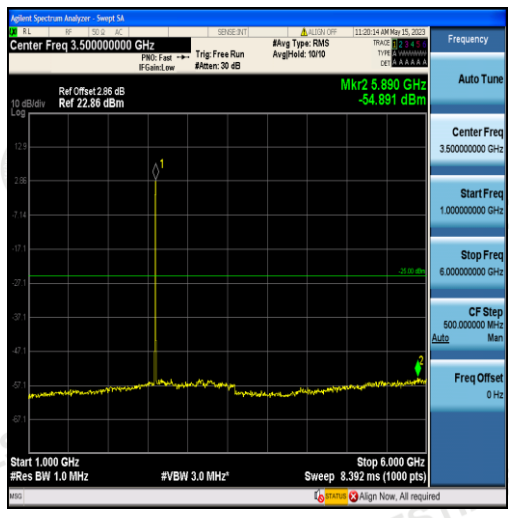

Band38-5MHz-16QAM-38000-25RB#0-Range1:30~1000MHz

Band38-5MHz-16QAM-38000-25RB#0-Range2:1000~6000MHz