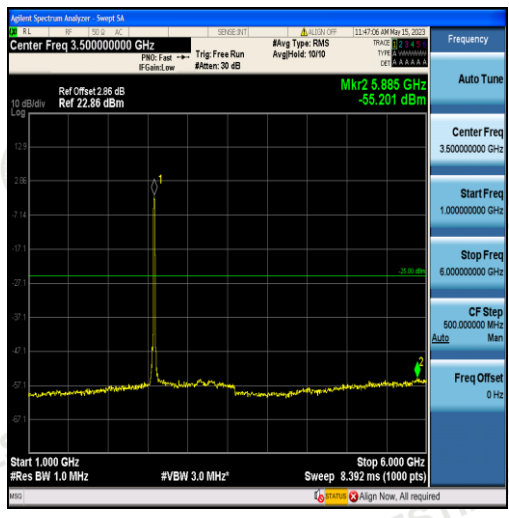

Band38-15MHz-16QAM-38175-75RB#0-Range1:30~1000MHz

Band38-15MHz-16QAM-38175-75RB#0-Range2:1000~6000MHz

Band38-15MHz-16QAM-38175-75RB#0-Range3:6000~27000MHz

Band38-20MHz-QPSK-37850-100RB#0-Range1:30~1000MHz