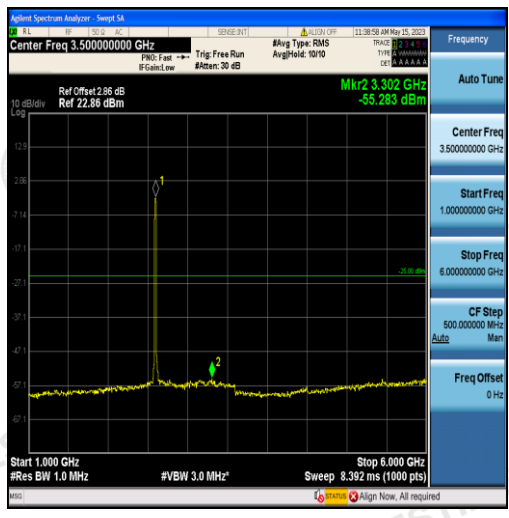

Band38-15MHz-16QAM-38000-75RB#0-Range1:30~1000MHz

Band38-15MHz-16QAM-38000-75RB#0-Range2: 1000~6000MHz