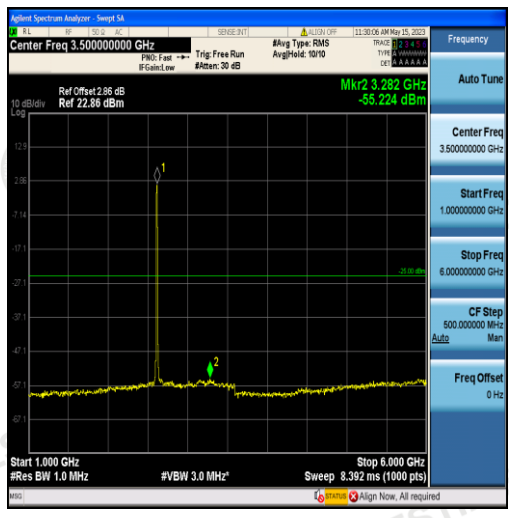

Band38-10MHz-16QAM-38000-50RB#0-Range1:30~1000MHz

Band38-10MHz-16QAM-38000-50RB#0-Range2:1000~6000MHz

Band38-10MHz-16QAM-38000-50RB#0-Range3:6000~27000MHz

Band38-10MHz-QPSK-38200-50RB#0-Range1:30~1000MHz