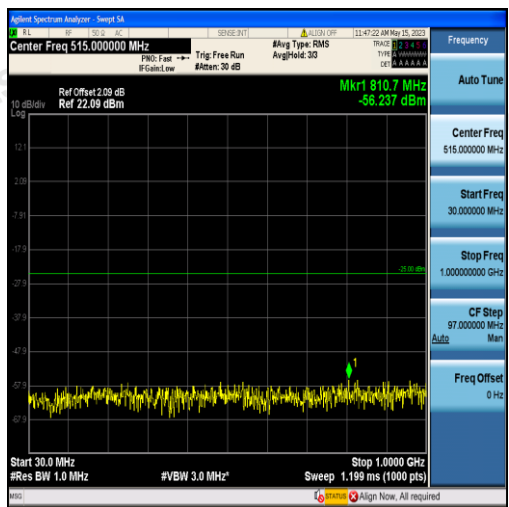

Band38-20MHz-QPSK-37850-100RB#0-Range3:6000~27000MHz

Band38-20MHz-16QAM-37850-100RB#0-Range1:30~1000MHz