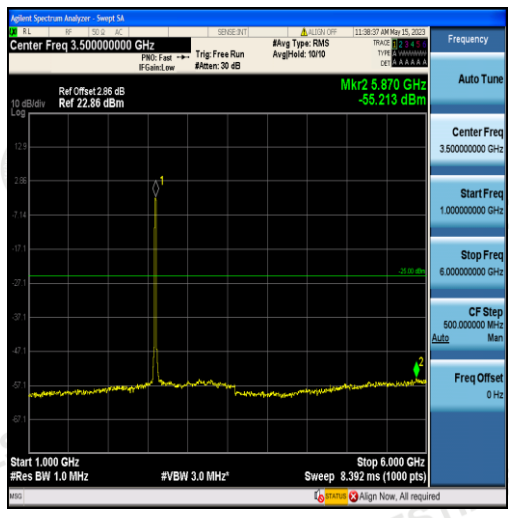

Band38-15MHz-16QAM-37825-75RB#0-Range1:30~1000MHz

Band38-15MHz-16QAM-37825-75RB#0-Range2:1000~6000MHz

Band38-15MHz-16QAM-37825-75RB#0-Range3:6000~27000MHz

Band38-15MHz-QPSK-38000-75RB#0-Range1:30~1000MHz