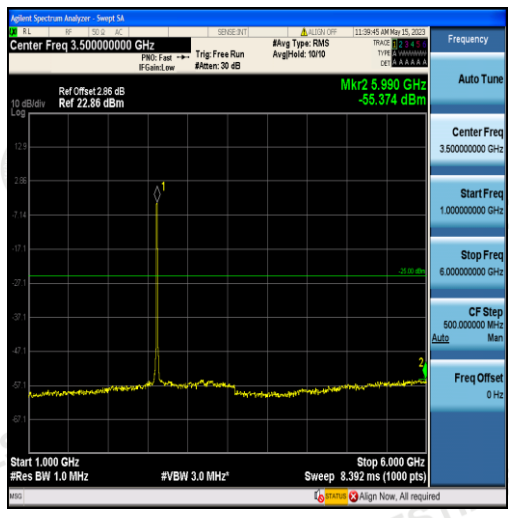

Band38-15MHz-16QAM-38175-75RB#0-Range1:30~1000MHz

Band38-15MHz-16QAM-38175-75RB#0-Range2:1000~6000MHz