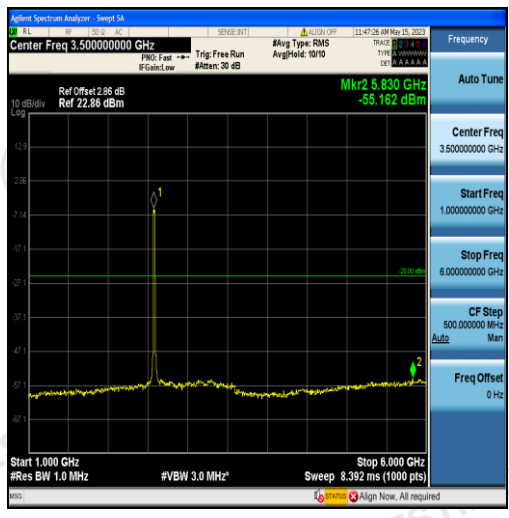

Band38-20MHz-16QAM-37850-100RB#0-Range1:30~1000MHz

Band38-20MHz-16QAM-37850-100RB#0-Range2:1000~6000MHz