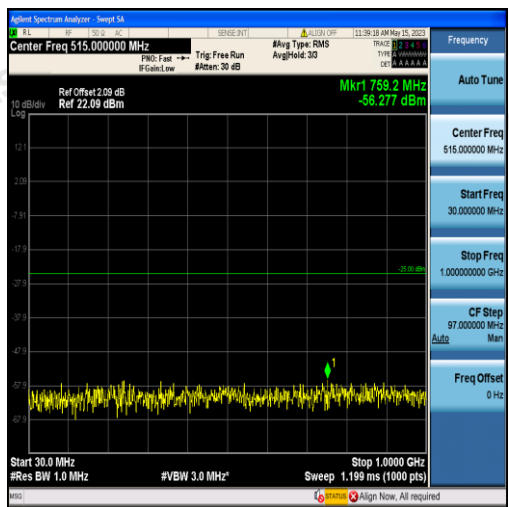

Band38-15MHz-16QAM-38000-75RB#0-Range3: 6000~27000MHz

Band38-15MHz-QPSK-38175-75RB#0-Range1: 30~1000MHz