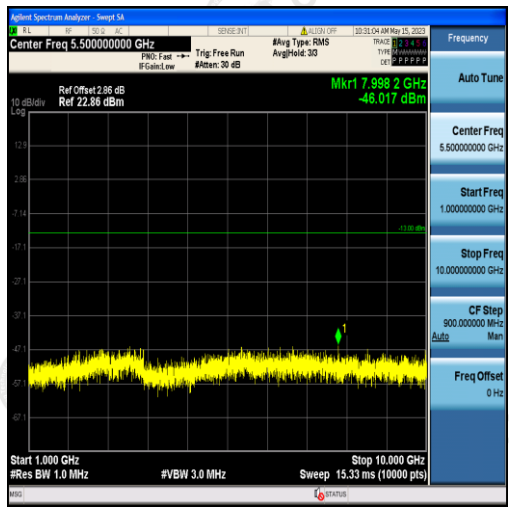

Band5-1.4MHz-16QAM-20643-6RB#0-Range2:1000~10000MHz