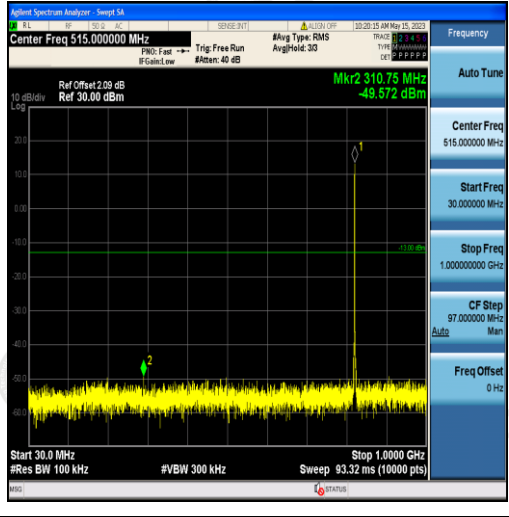

Band5-1.4MHz-16QAM-20407-6RB#0-Range1:30~1000MHz