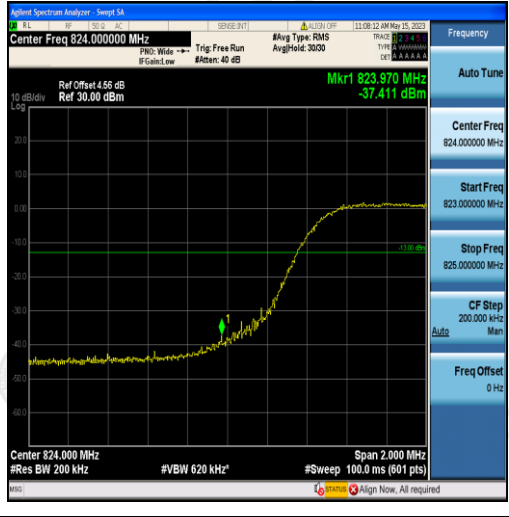

Band5-10MHz-QPSK-20450-50RB#0

Band5-10MHz-16QAM-20450-50RB#0

Band5-10MHz-QPSK-20600-50RB#0

Band5-10MHz-16QAM-20600-50RB#0

Band38-5MHz-QPSK-37775-25RB#0

Band38-5MHz-16QAM-37775-25RB#0

Band38-5MHz-QPSK-38225-25RB#0

Band38-5MHz-16QAM-38225-25RB#0

Band38-10MHz-QPSK-38200-50RB#0

Band38-10MHz-QPSK-37800-50RB#0

Band38-10MHz-16QAM-37800-50RB#0

Band38-10MHz-16QAM-38200-50RB#0

Band38-15MHz-QPSK-37825-75RB#0

Band38-15MHz-16QAM-37825-75RB#0