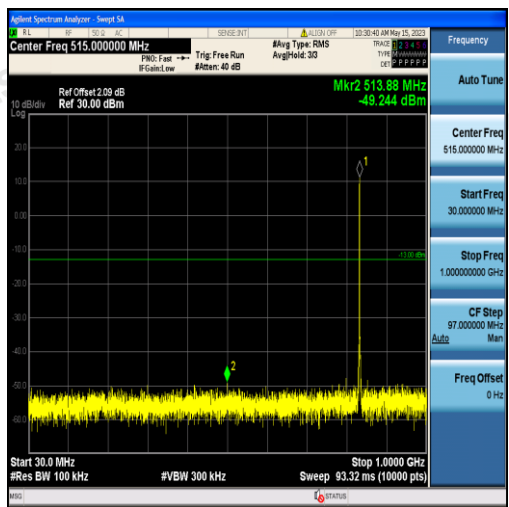

Band5-1.4MHz-16QAM-20525-6RB#0-Range1:30~1000MHz