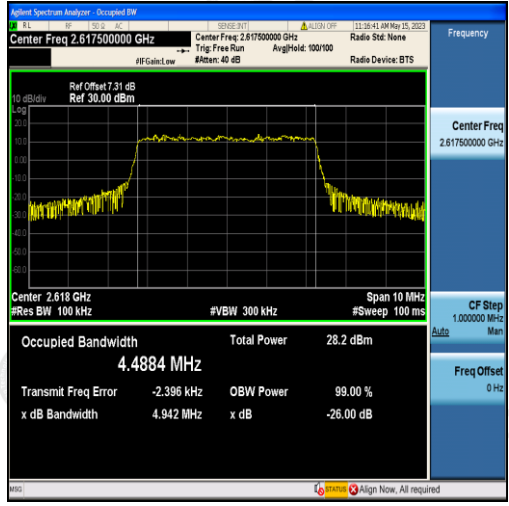

Band38-5MHz-QPSK-37775-25RB#0-4.4917

Band38-5MHz-16QAM-37775-25RB#0-4.4907

Band38-5MHz-QPSK-38000-25RB#0-4.4950

Band38-5MHz-16QAM-38000-25RB#0-4.4942

Band38-5MHz-QPSK-38225-25RB#0-4.4884

Band38-5MHz-16QAM-38225-25RB#0-4.4935