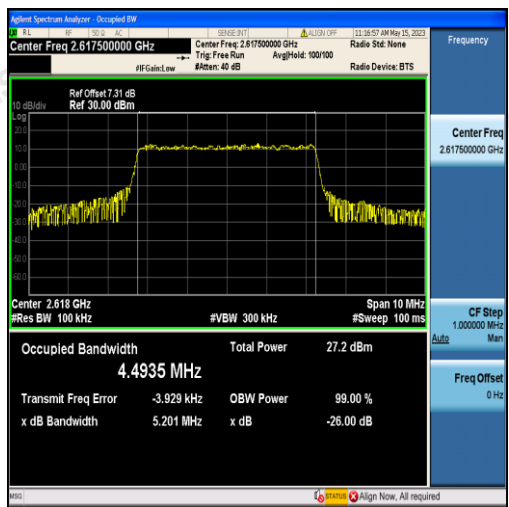

Band38-5MHz-QPSK-37775-25RB#0-4.4917

Band38-5MHz-16QAM-37775-25RB#0-4.4907

Band38-5MHz-QPSK-38000-25RB#0-4.4950

Band38-5MHz-16QAM-38000-25RB#0-4.4942

Band38-5MHz-QPSK-38225-25RB#0-4.4884

Band38-5MHz-16QAM-38225-25RB#0-4.4935