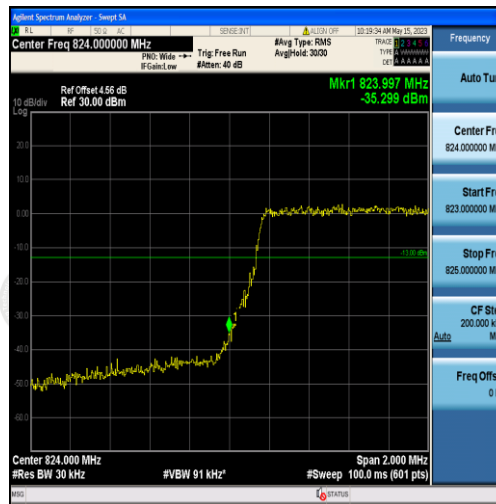

Band5-1.4MHz-16QAM-20407-6RB#0