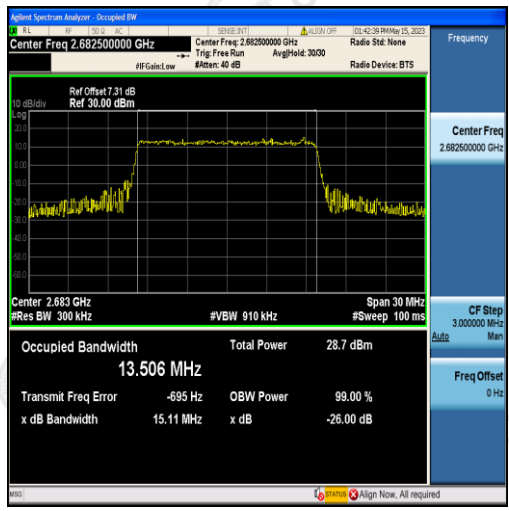

Band41-15MHz-QPSK-39725-75RB#0-13.470

Band41-15MHz-16QAM-39725-75RB#0-13.463

Band41-15MHz-QPSK-40620-75RB#0-13.438

Band41-15MHz-16QAM-40620-75RB#0-13.486

Band41-15MHz-QPSK-41515-75RB#0-13.506

Band41-15MHz-16QAM-41515-75RB#0-13.496