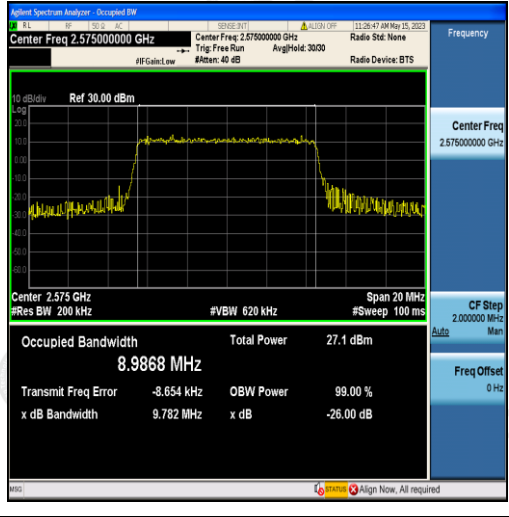

Band38-10MHz-16QAM-37800-50RB#0-8.9868