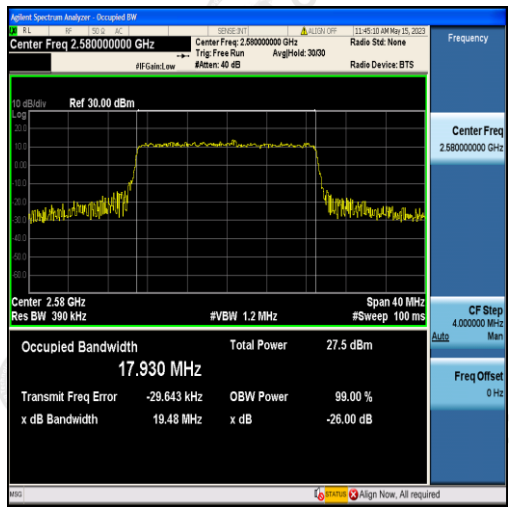

Band38-20MHz-16QAM-37850-100RB#0-17.930