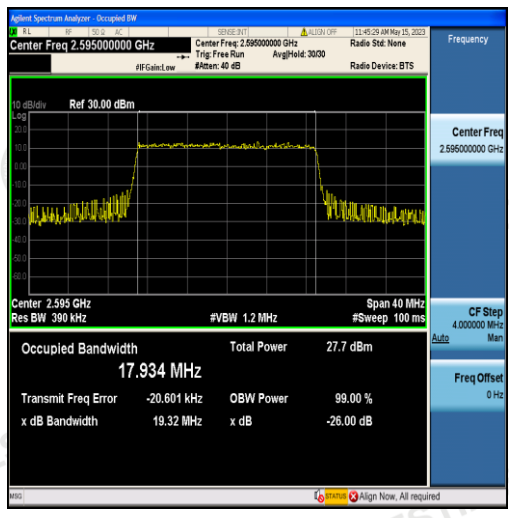

Band38-20MHz-16QAM-38000-100RB#0-17.934