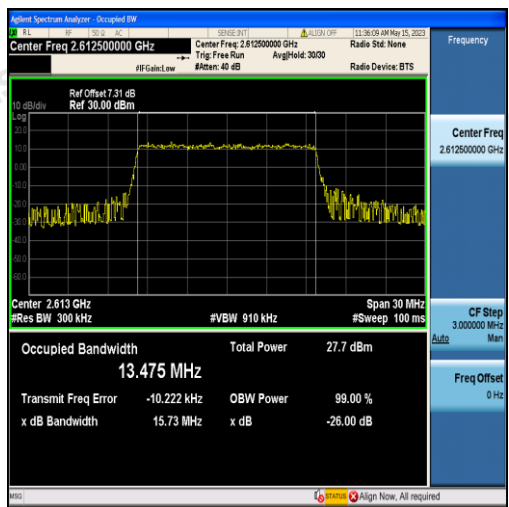

Band38-15MHz-QPSK-37825-75RB#0-13.498

Band38-15MHz-16QAM-37825-75RB#0-13.487

Band38-15MHz-QPSK-38000-75RB#0-13.434

Band38-15MHz-16QAM-38000-75RB#0-13.502

Band38-15MHz-QPSK-38175-75RB#0-13.466

Band38-15MHz-16QAM-38175-75RB#0-13.475