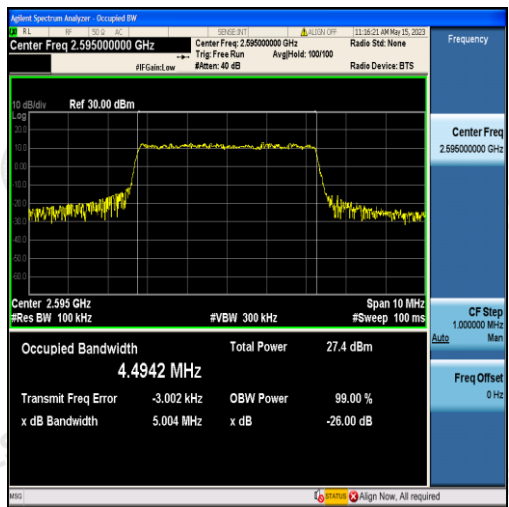

Band38-5MHz-QPSK-37775-25RB#0-4.4917

Band38-5MHz-16QAM-37775-25RB#0-4.4907

Band38-5MHz-QPSK-38000-25RB#0-4.4950

Band38-5MHz-16QAM-38000-25RB#0-4.4942

Band38-5MHz-QPSK-38225-25RB#0-4.4884

Band38-5MHz-16QAM-38225-25RB#0-4.4935