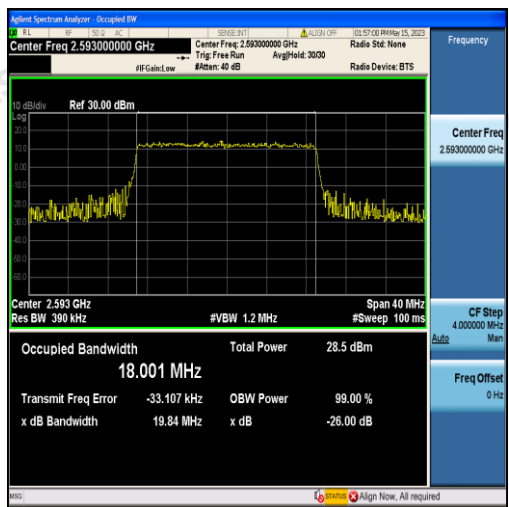

Band41-20MHz-QPSK-40620-100RB#0-18.001