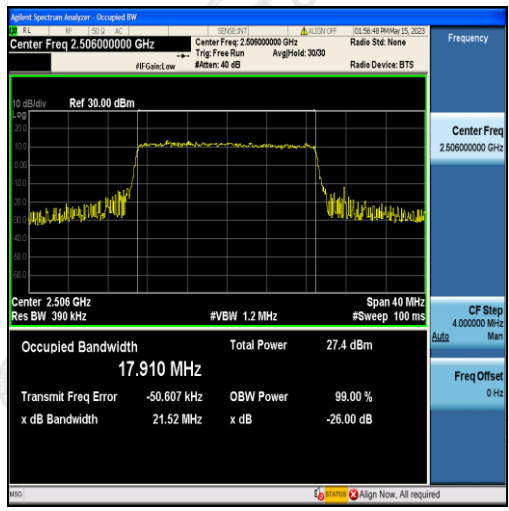

Band41-20MHz-16QAM-39750-100RB#0-17.910