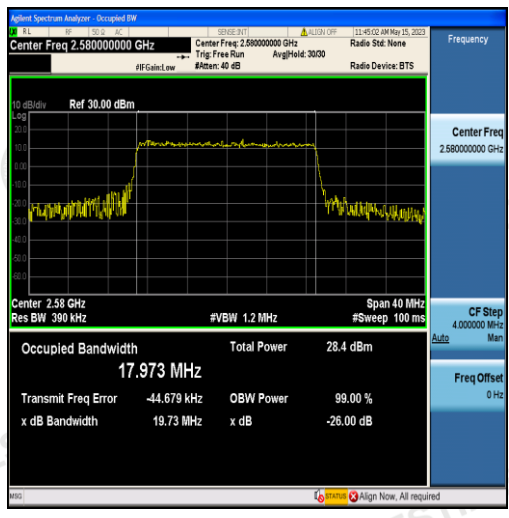

Band38-15MHz-QPSK-37825-75RB#0-13.498

Band38-15MHz-16QAM-37825-75RB#0-13.487

Band38-15MHz-QPSK-38000-75RB#0-13.434

Band38-15MHz-16QAM-38000-75RB#0-13.502

Band38-15MHz-QPSK-38175-75RB#0-13.466

Band38-15MHz-16QAM-38175-75RB#0-13.475