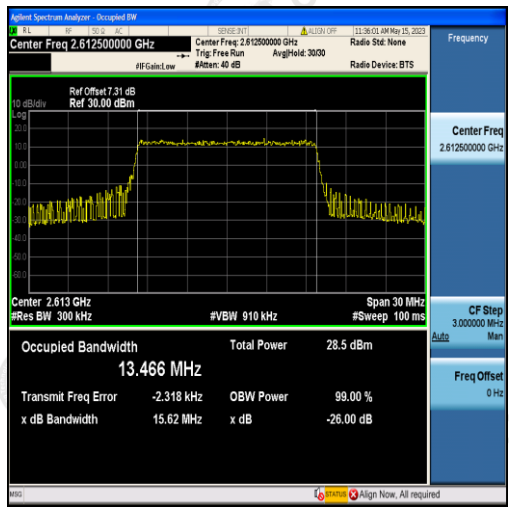

Band38-15MHz-QPSK-37825-75RB#0-13.498

Band38-15MHz-16QAM-37825-75RB#0-13.487

Band38-15MHz-QPSK-38000-75RB#0-13.434

Band38-15MHz-16QAM-38000-75RB#0-13.502

Band38-15MHz-QPSK-38175-75RB#0-13.466

Band38-15MHz-16QAM-38175-75RB#0-13.475