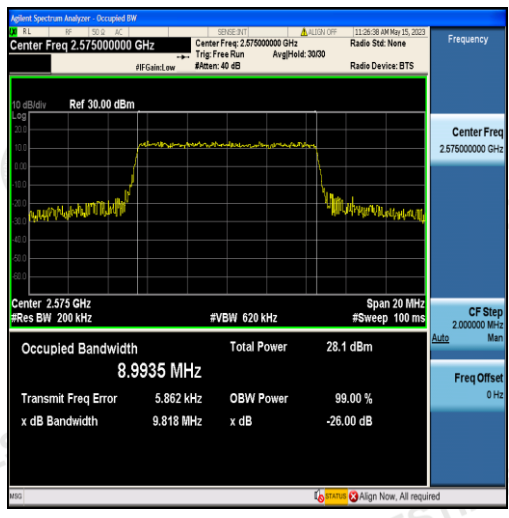

Band38-5MHz-QPSK-37775-25RB#0-4.4917

Band38-5MHz-16QAM-37775-25RB#0-4.4907

Band38-5MHz-QPSK-38000-25RB#0-4.4950

Band38-5MHz-16QAM-38000-25RB#0-4.4942

Band38-5MHz-QPSK-38225-25RB#0-4.4884

Band38-5MHz-16QAM-38225-25RB#0-4.4935