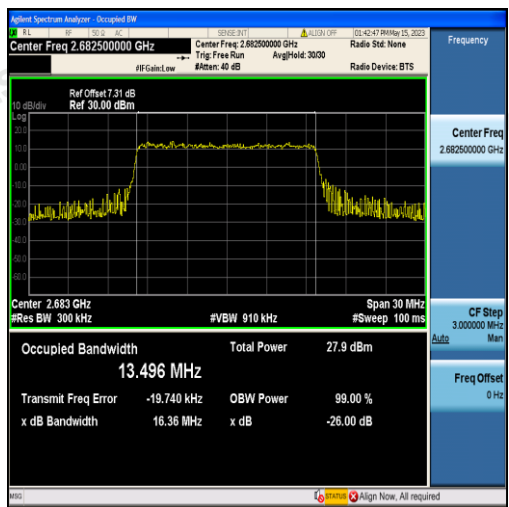

Band41-15MHz-QPSK-39725-75RB#0-13.470

Band41-15MHz-16QAM-39725-75RB#0-13.463

Band41-15MHz-QPSK-40620-75RB#0-13.438

Band41-15MHz-16QAM-40620-75RB#0-13.486

Band41-15MHz-QPSK-41515-75RB#0-13.506

Band41-15MHz-16QAM-41515-75RB#0-13.496