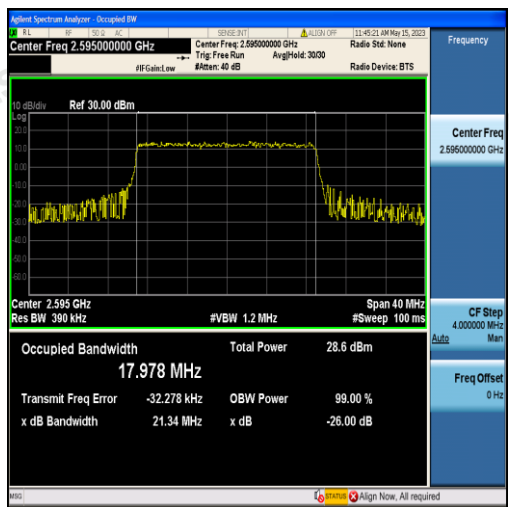

Band38-20MHz-QPSK-38000-100RB#0-17.978