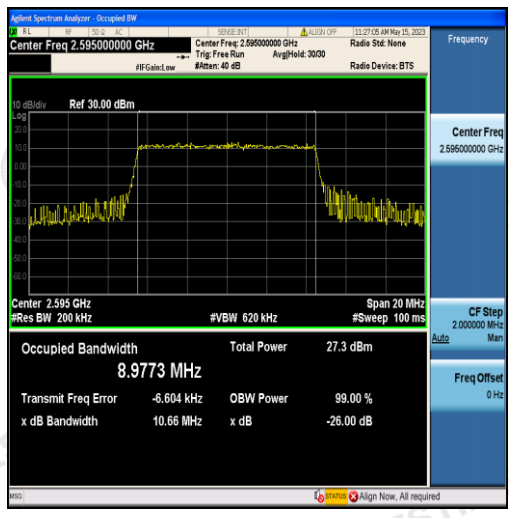

Band38-10MHz-16QAM-38000-50RB#0-8.9773