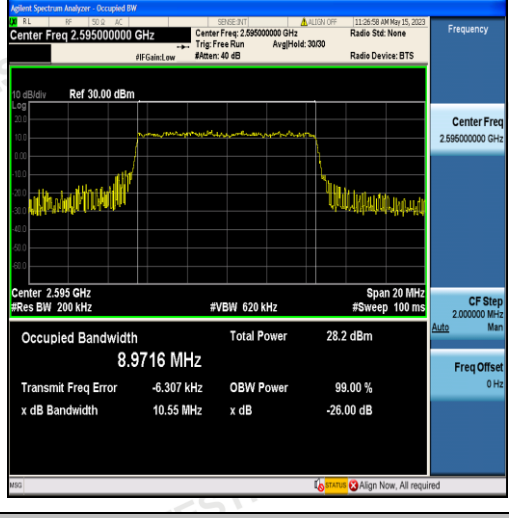

Band38-10MHz-QPSK-38000-50RB#0-8.9716