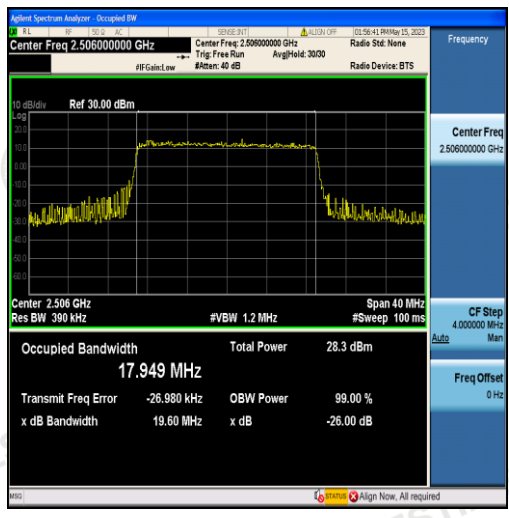

Band41-15MHz-QPSK-39725-75RB#0-13.470

Band41-15MHz-16QAM-39725-75RB#0-13.463

Band41-15MHz-QPSK-40620-75RB#0-13.438

Band41-15MHz-16QAM-40620-75RB#0-13.486

Band41-15MHz-QPSK-41515-75RB#0-13.506

Band41-15MHz-16QAM-41515-75RB#0-13.496