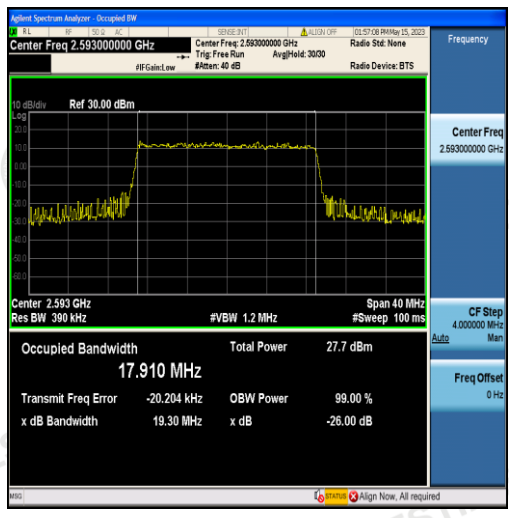

Band41-20MHz-16QAM-40620-100RB#0-17.910