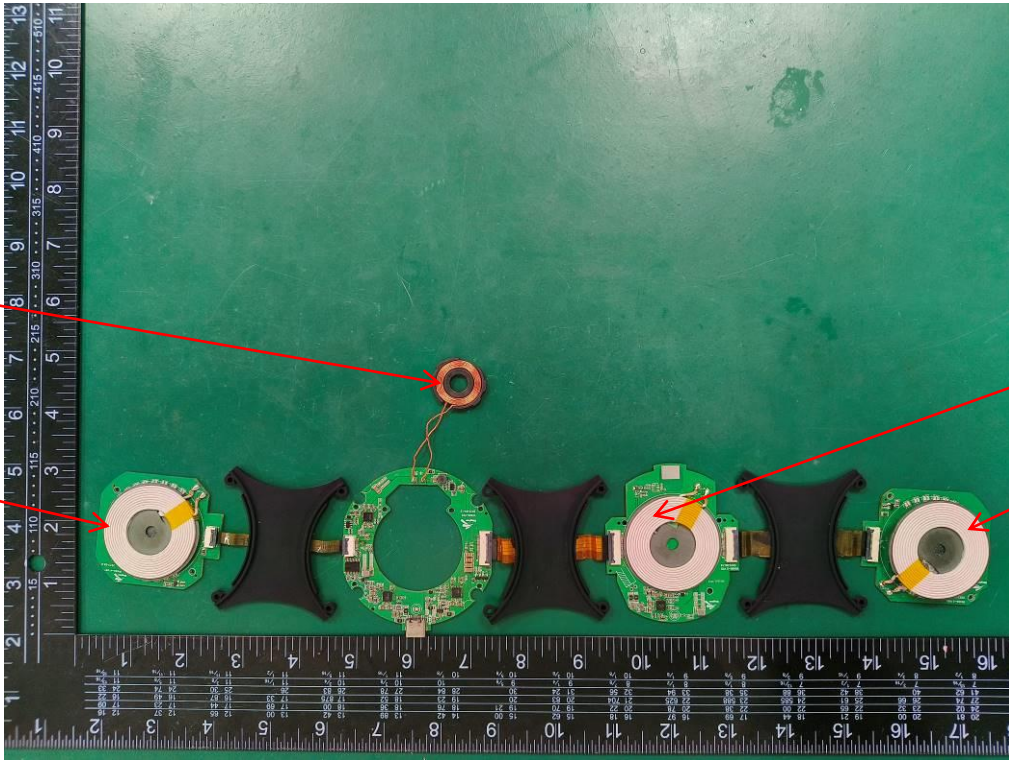

Internal Photo
FCC ID: 2BBEH-W406

ANT for iWatch

ANT for Phone

ANT for AirPods

ANT for Phone