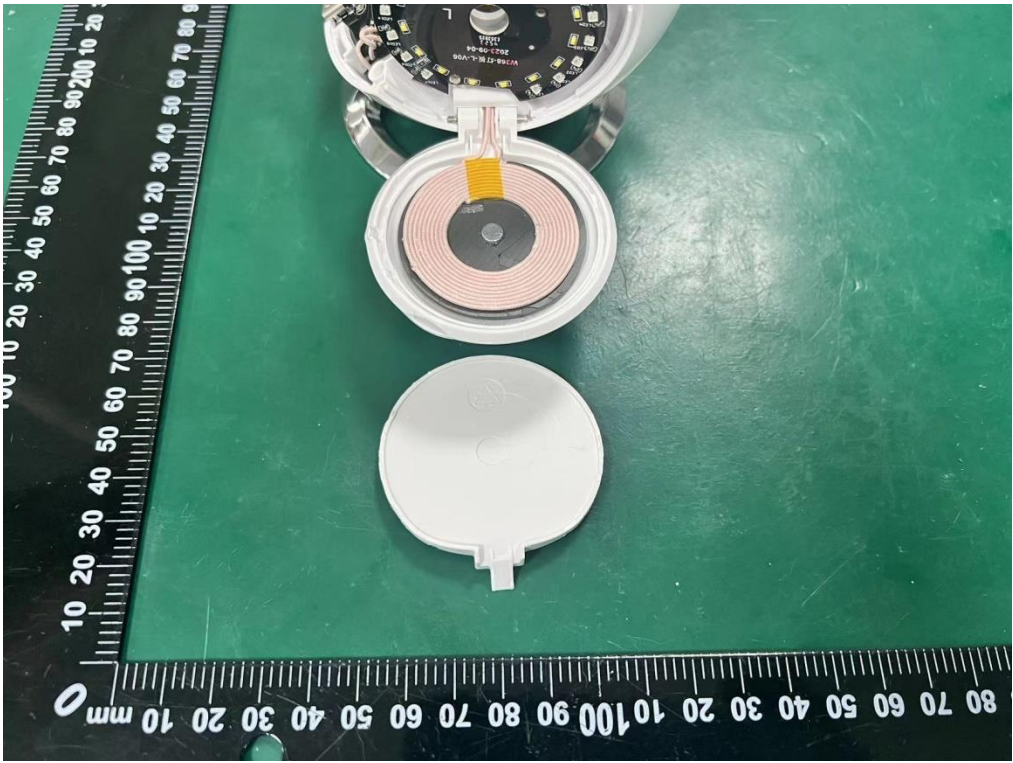

Internal Photo
FCC ID: 2BBEH-W368

ANT for iPhone

ANT for AirPods

ANT for Watch