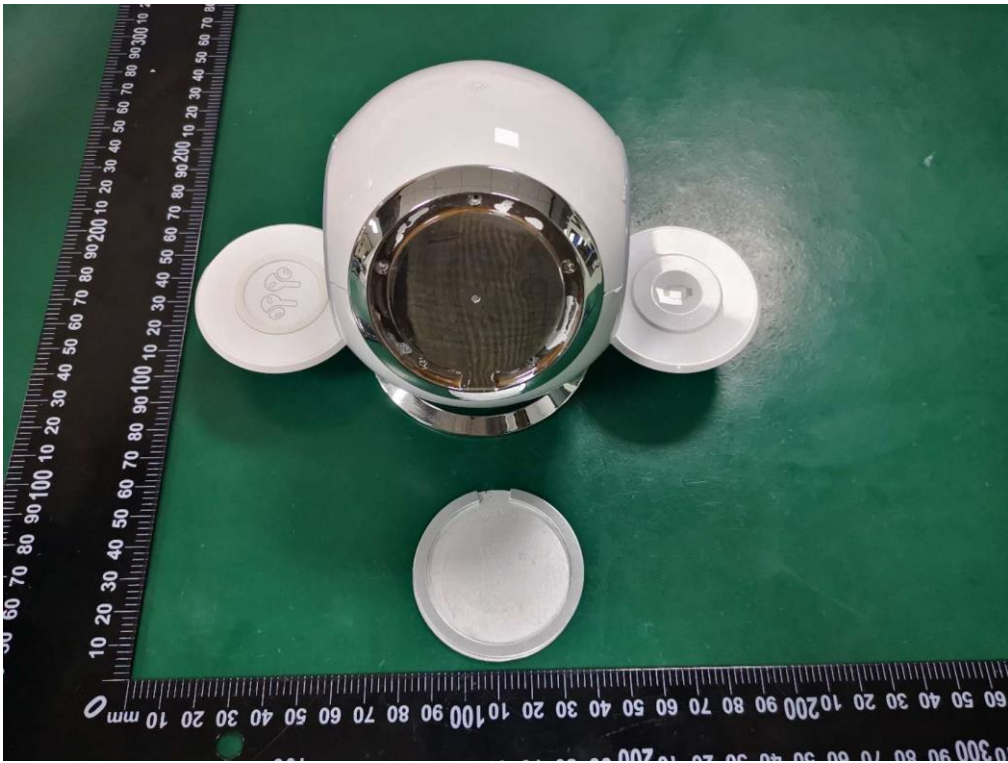

Internal Photo
FCC ID: 2BBEH-W368

ANT for iPhone

ANT for AirPods

ANT for Watch