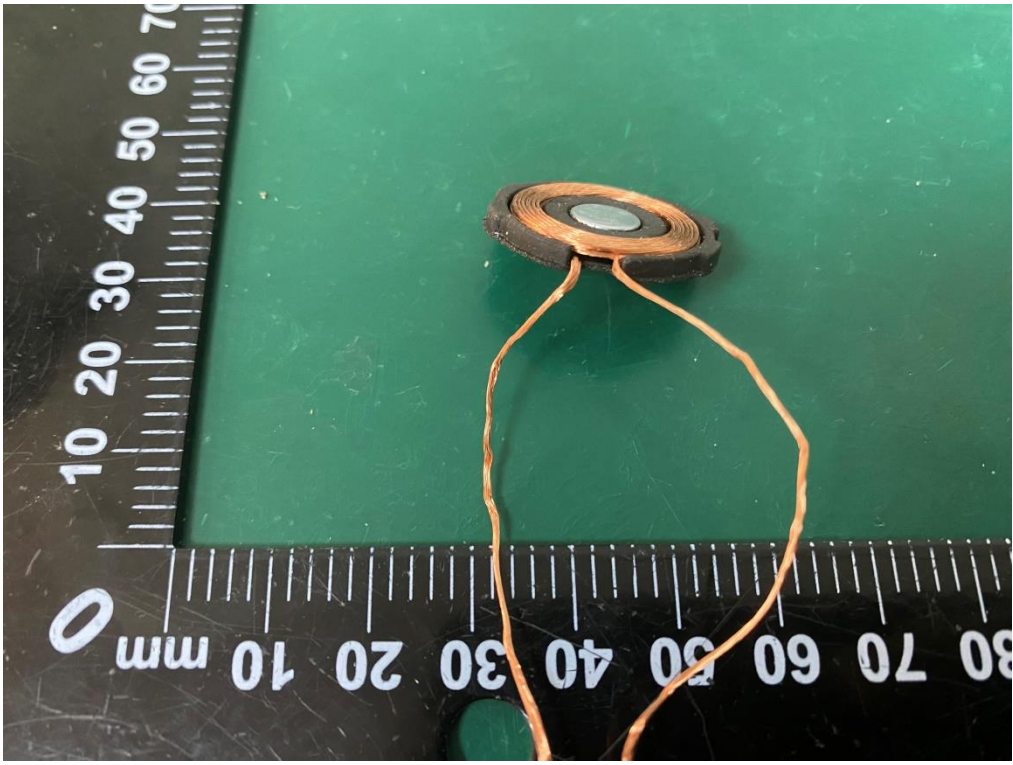

Internal Photo
FCC ID: 2BBEH-W368

ANT for iPhone

ANT for AirPods

ANT for Watch