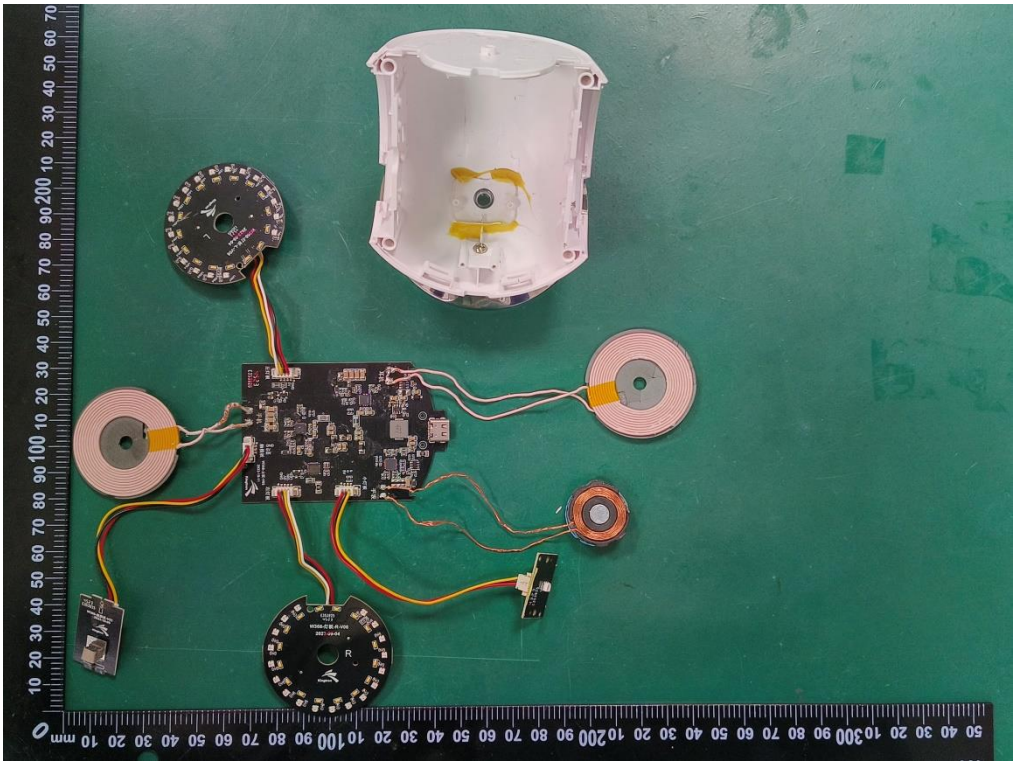

Internal Photo
FCC ID: 2BBEH-W368

ANT for iPhone

ANT for AirPods

ANT for Watch