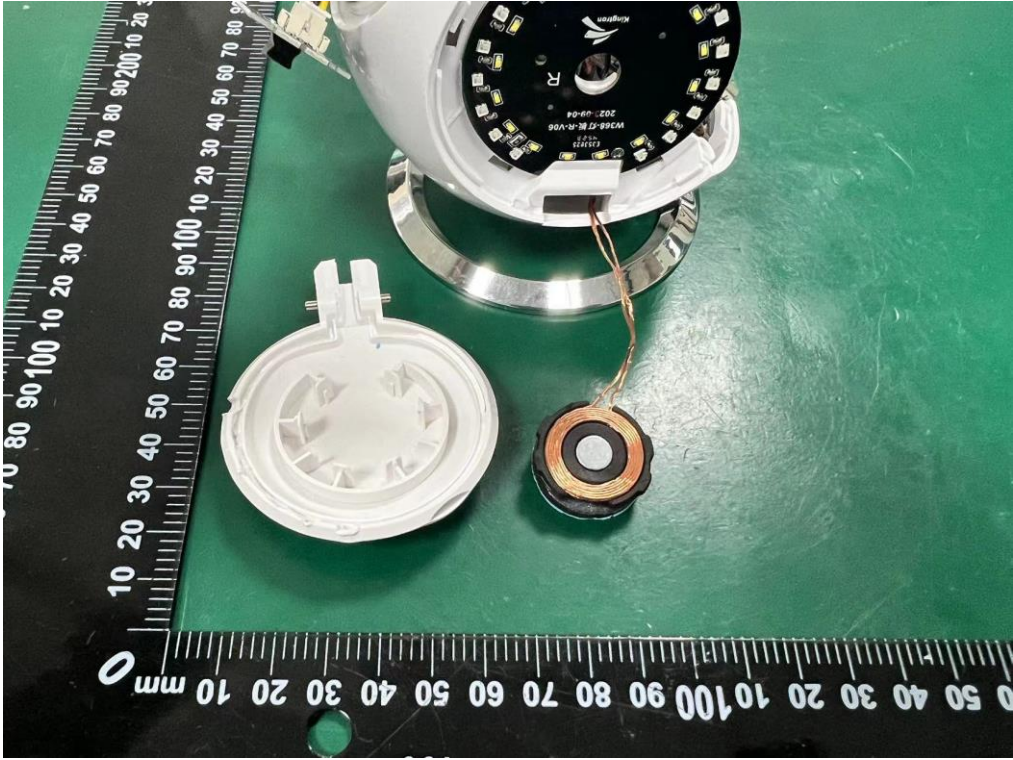

Internal Photo
FCC ID: 2BBEH-W368

ANT for iPhone

ANT for AirPods

ANT for Watch