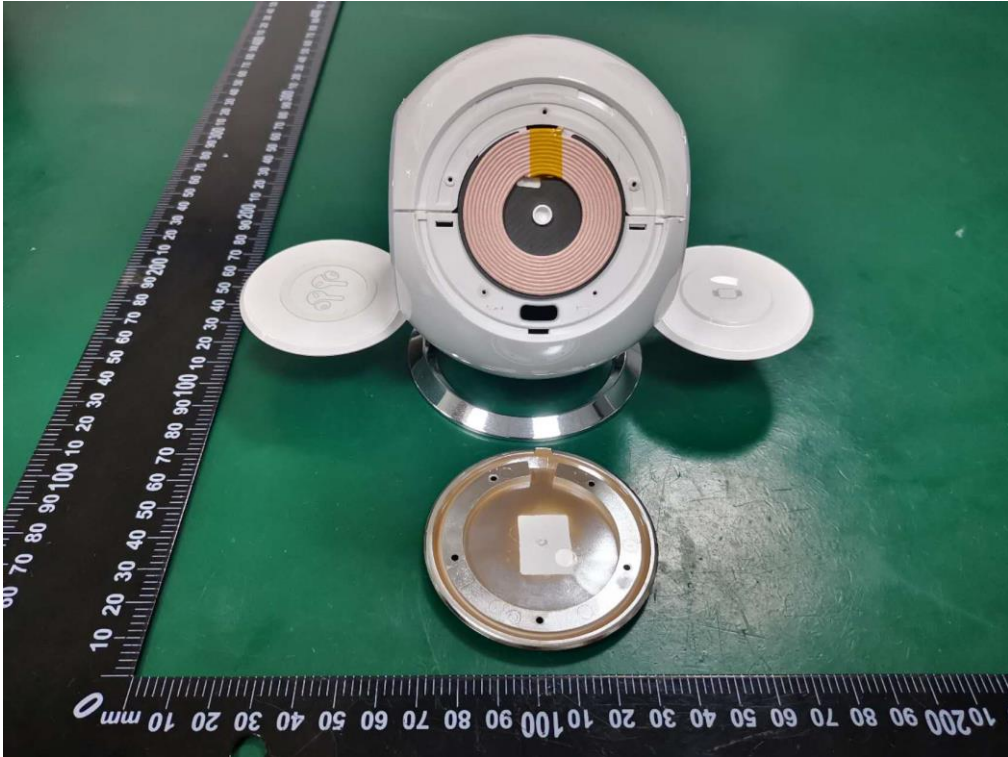

Internal Photo
FCC ID: 2BBEH-W368

ANT for iPhone

ANT for AirPods

ANT for Watch