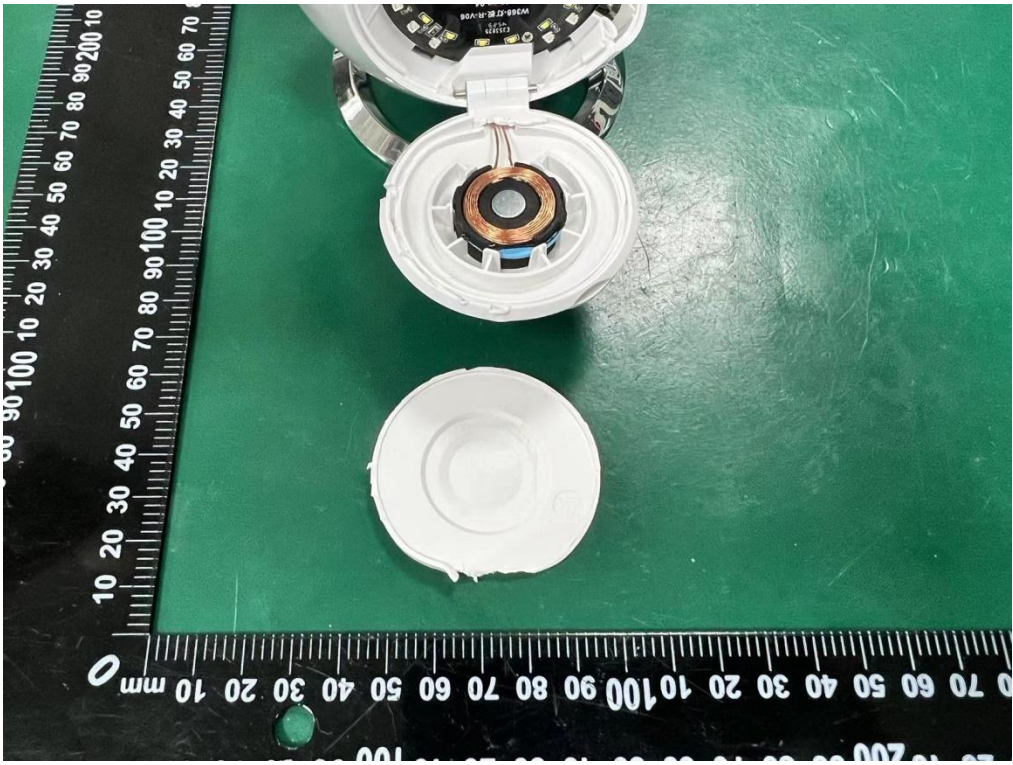

Internal Photo
FCC ID: 2BBEH-W368

ANT for iPhone

ANT for AirPods

ANT for Watch