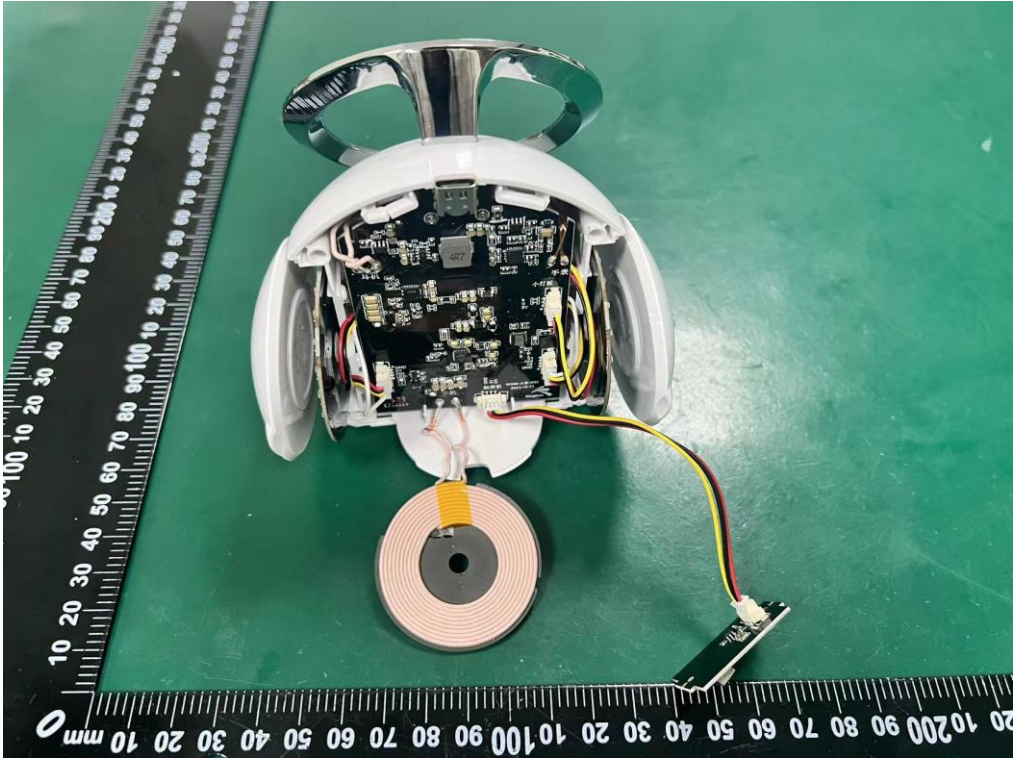

Internal Photo
FCC ID: 2BBEH-W368

ANT for iPhone

ANT for AirPods

ANT for Watch