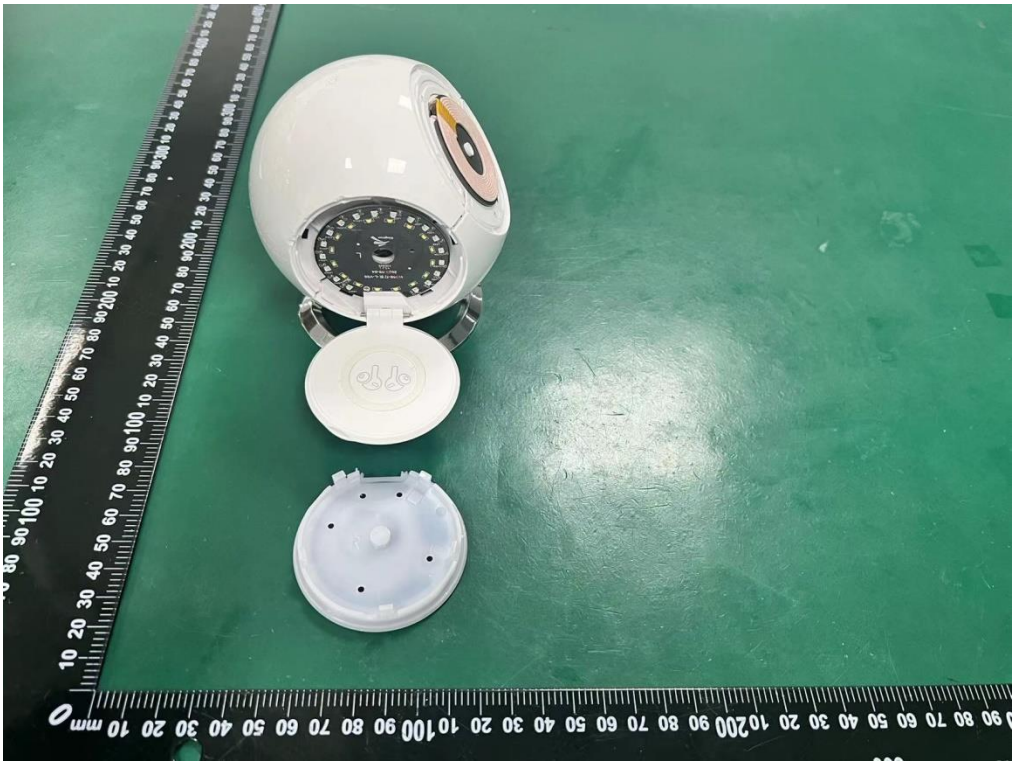

Internal Photo
FCC ID: 2BBEH-W368

ANT for iPhone

ANT for AirPods

ANT for Watch