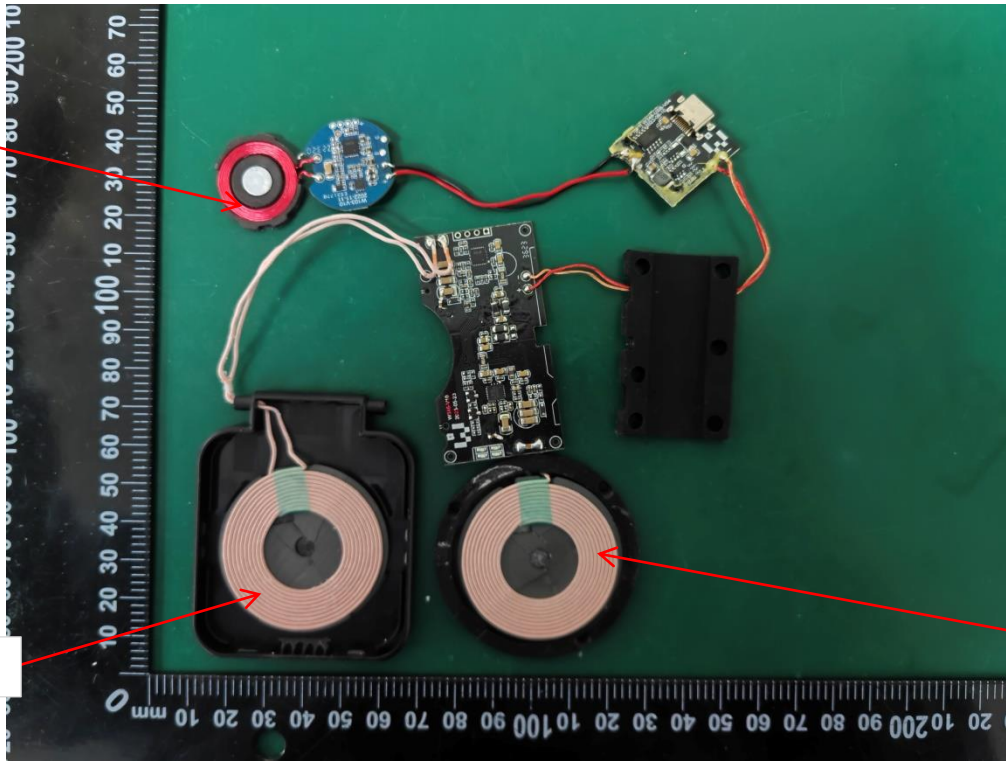

Internal Photo  
FCC ID: 2BBEH-W346

ANT for Watch

ANT for Airpods

ANT for Phone