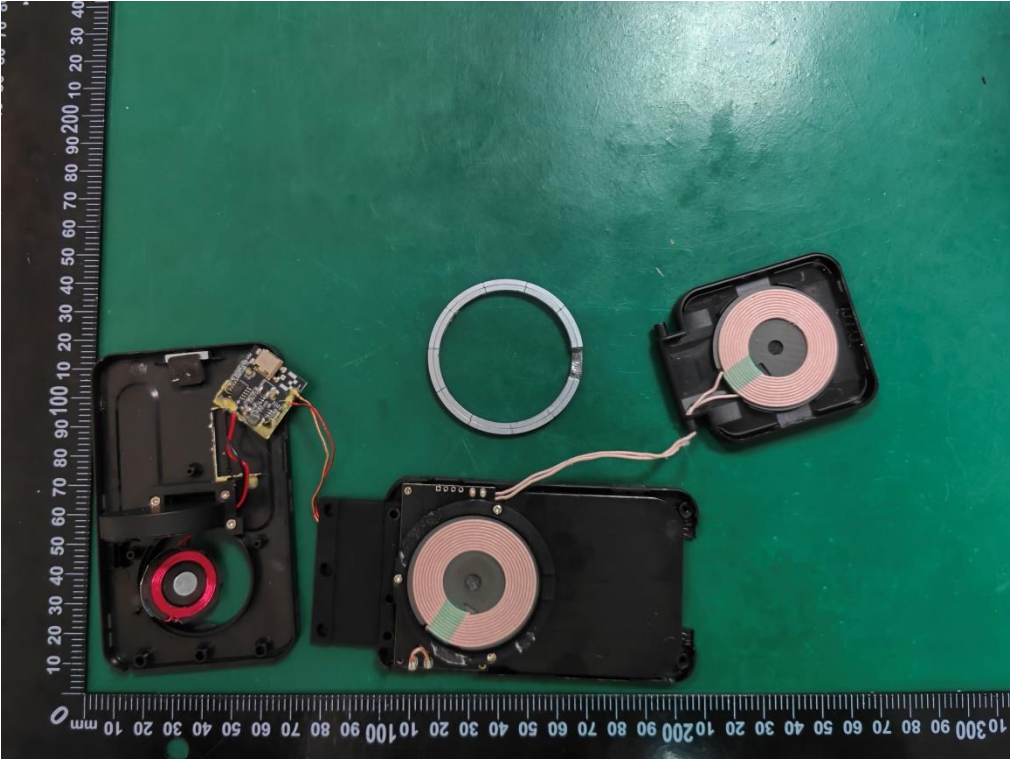

Internal Photo  
FCC ID: 2BBEH-W346

ANT for Watch

ANT for Airpods

ANT for Phone