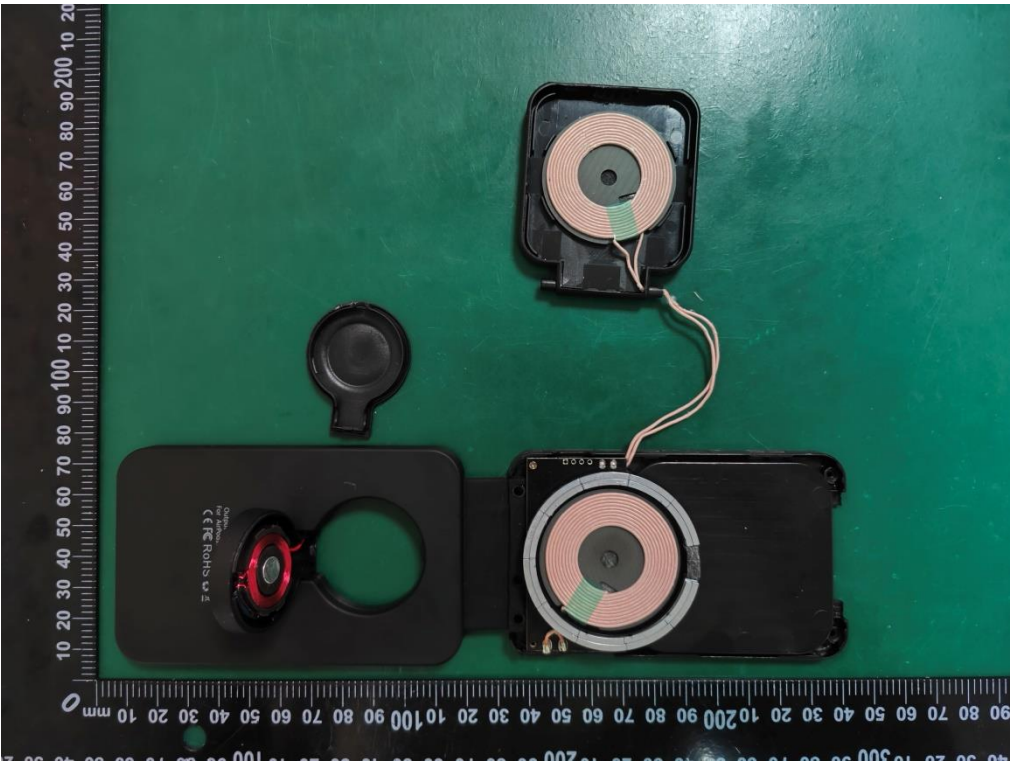

Internal Photo  
FCC ID: 2BBEH-W346

ANT for Watch

ANT for Airpods

ANT for Phone