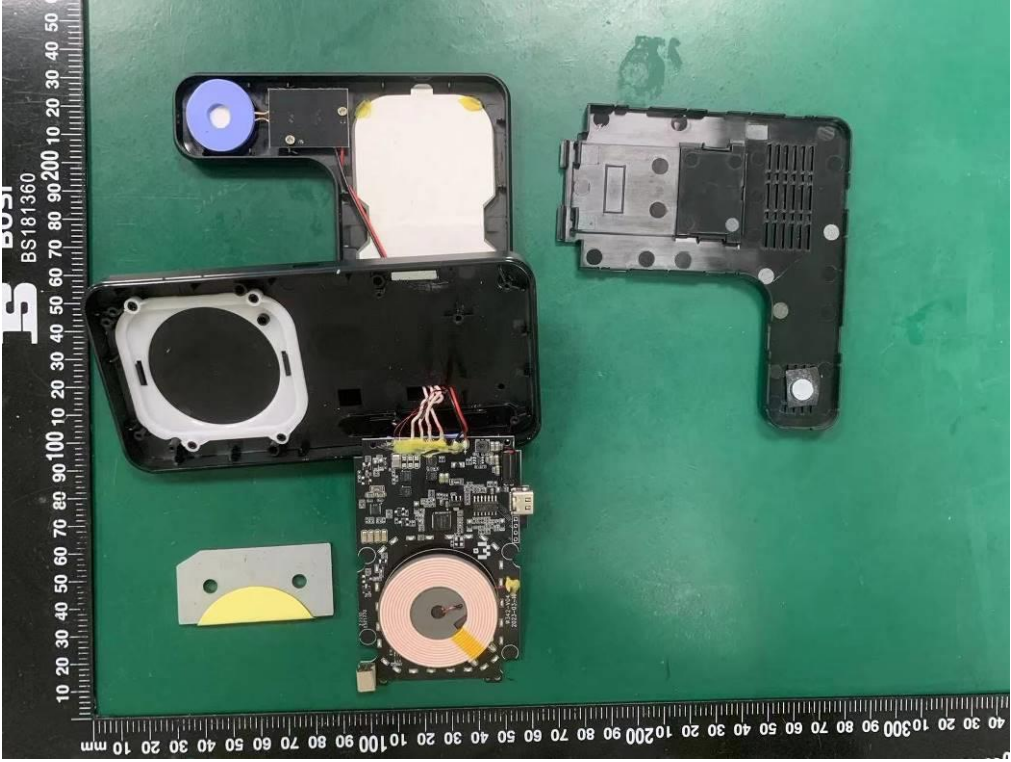

Internal Photo
FCC ID: 2BBEH-W342

ANT for AirPods

ANT for Phone

ANT for iWatch