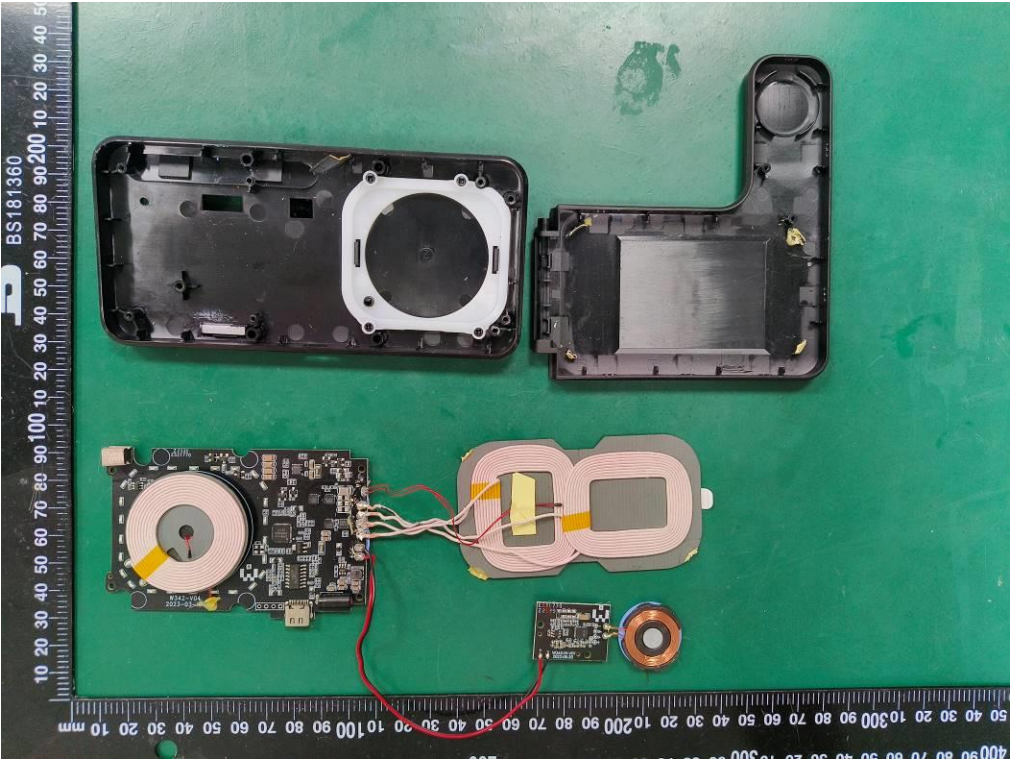

Internal Photo
FCC ID: 2BBEH-W342

ANT for AirPods

ANT for Phone

ANT for iWatch