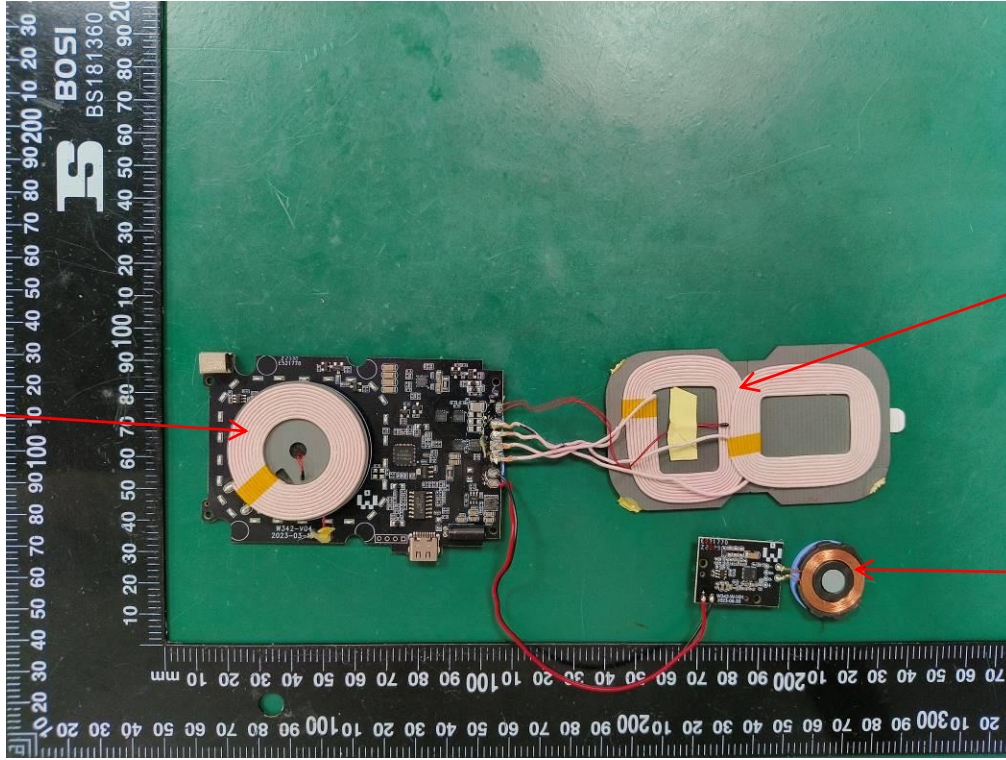

Internal Photo
FCC ID: 2BBEH-W342

ANT for AirPods

ANT for Phone

ANT for iWatch