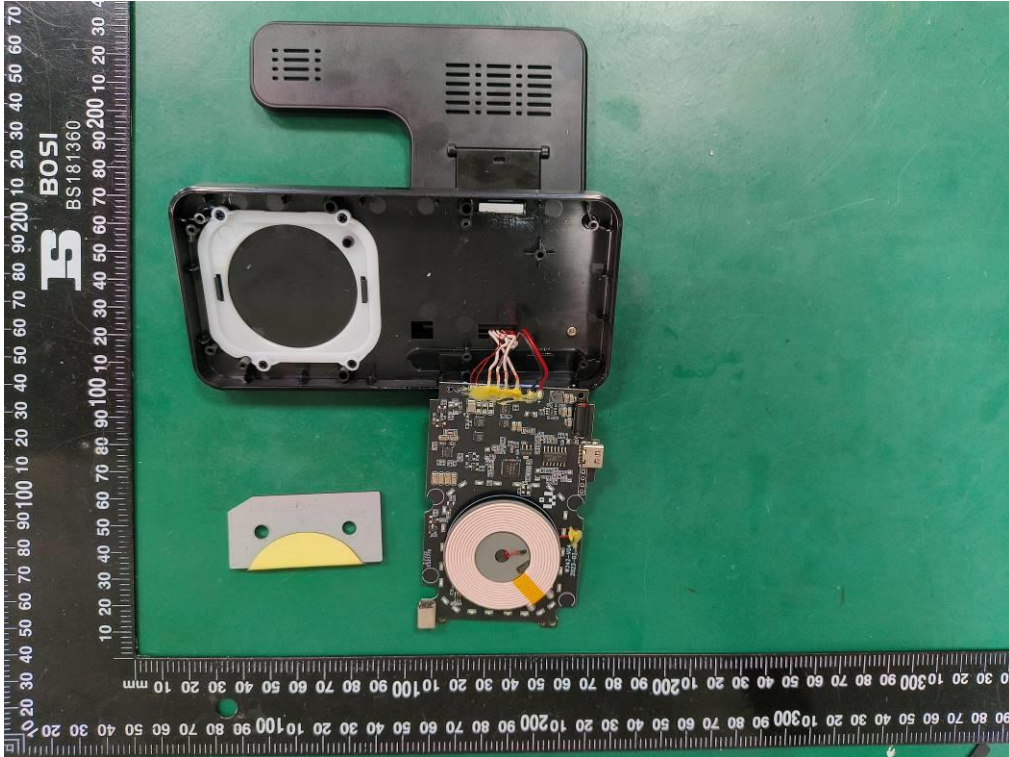

Internal Photo
FCC ID: 2BBEH-W342

ANT for AirPods

ANT for Phone

ANT for iWatch