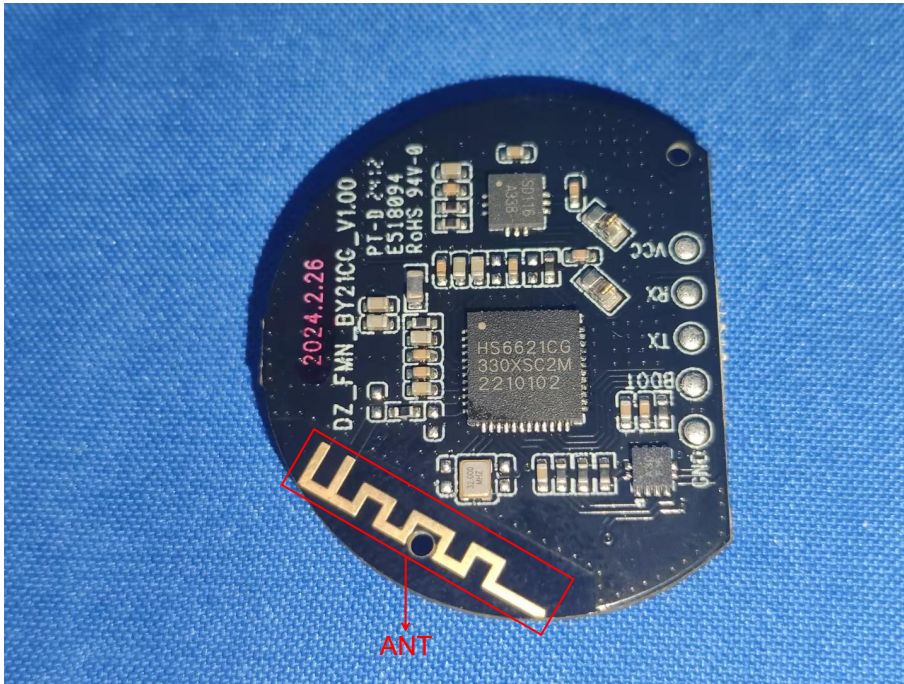

EUT PHOTOS(Internal Photos)

ZHONGHAN

FCC ID: 2BBEH-UBT001

ZHONGHAN

FCC ID: 2BBEH-UBT001

***** END OF REPORT *****