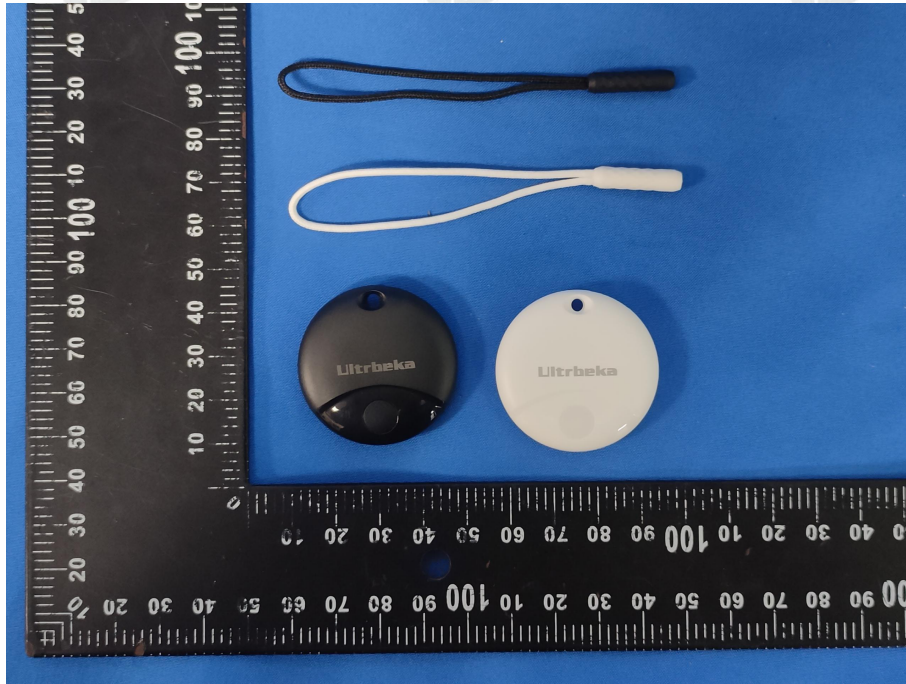

ZHONGHAN

FCC ID:2BBEH-UBT001

EUT PHOTOS(External Photos)

ZHONGHAN

FCC ID:2BBEH-UBT001

ZHONGHAN

FCC ID:2BBEH-UBT001

ZHONGHAN